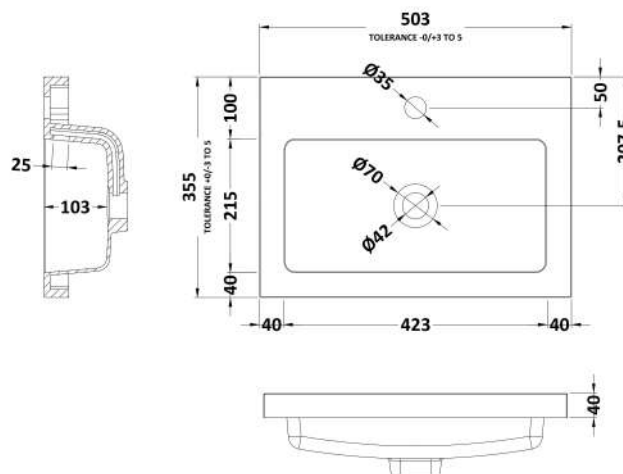

### Product Dimensions

Height (mm):	540
Width (mm):	500
Depth (mm):	353
Nett Weight (kg):	18.5

### Outer Box Dimensions (If Applicable)

Height (mm):	
Width (mm):	
Depth (mm):	
Gross Weight (kg):	
Barcode:	5056211848875

### Product Dimensions

Height (mm):	355
Width (mm):	503
Depth (mm):	135
Nett Weight (kg):	8.1

### Packaging Dimensions

Height (mm):	420
Width (mm):	210
Depth (mm):	550
Gross Weight (kg):	8.1