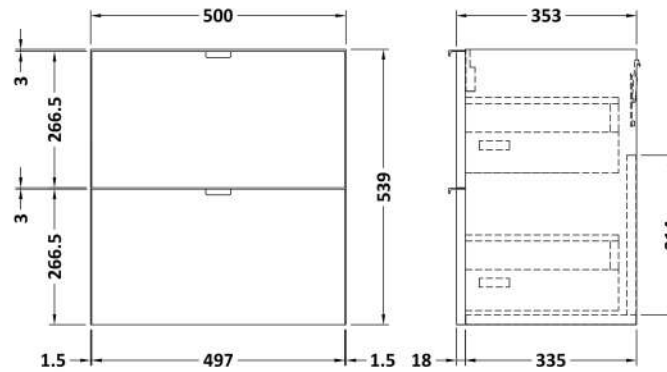

### Product Dimensions

Height (mm):	540
Width (mm):	500
Depth (mm):	353
Nett Weight (kg):	18.5

### Packaging Dimensions

Height (mm):	560
Width (mm):	520
Depth (mm):	375
Gross Weight (kg):	19

### Product Dimensions

Height (mm):	355
Width (mm):	503
Depth (mm):	135
Nett Weight (kg):	8.1

### Packaging Dimensions

Height (mm):	420
Width (mm):	210
Depth (mm):	550
Gross Weight (kg):	8.1