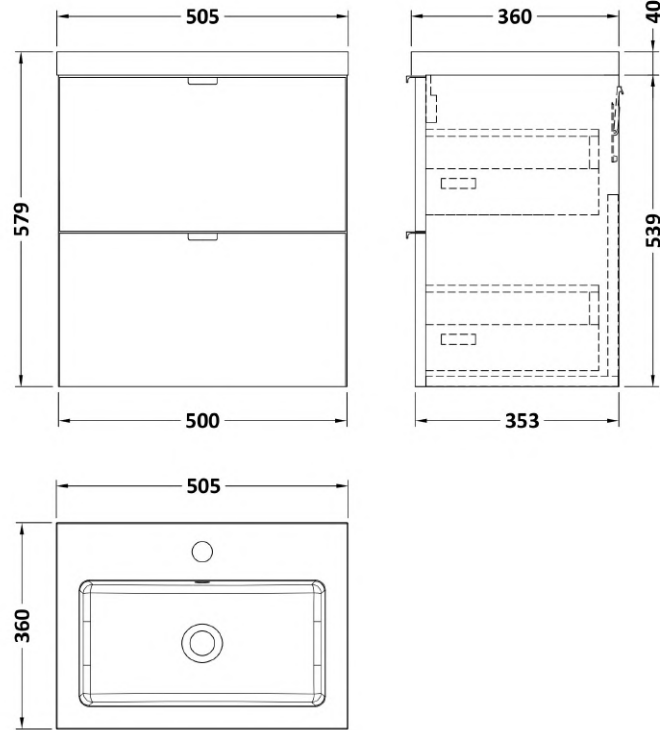

Sales Code: CBI541

Description: 500 2-Drawer Wall Hung Unit & Basin

Packaging Details

Barcode: 5056211849179

Sales Code: OFF536

Description: 500 2-Drawer Wall Hung Unit (355mm)

Product Dimensions

Height (mm):	540
Width (mm):	500
Depth (mm):	353
Nett Weight (kg):	18.5

Packaging Dimensions

Height (mm):	560
Width (mm):	520
Depth (mm):	375
Gross Weight (kg):	19

Packaging Data

Box Colour:	Brown Cardboard Box
Box Qty:	1
Label Size:	100 x 50
Label Colour:	White Label
Label Qty:	2

Sales Code: PMB312

Description: 500 Rear Tap Basin 1Th

Product Dimensions

Height (mm):	355
Width (mm):	503
Depth (mm):	135
Nett Weight (kg):	8.1

Packaging Dimensions

Height (mm):	420
Width (mm):	210
Depth (mm):	550
Gross Weight (kg):	8.1

Packaging Data

Box Colour:	Brown Cardboard Box - Printed
Box Qty:	1
Label Size:	100 x 50
Label Colour:	White Label
Label Qty:	2

Outer Box Dimensions (If Applicable)

Height (mm):	
Width (mm):	
Depth (mm):	
Gross Weight (kg):	
Barcode:	5055369071975