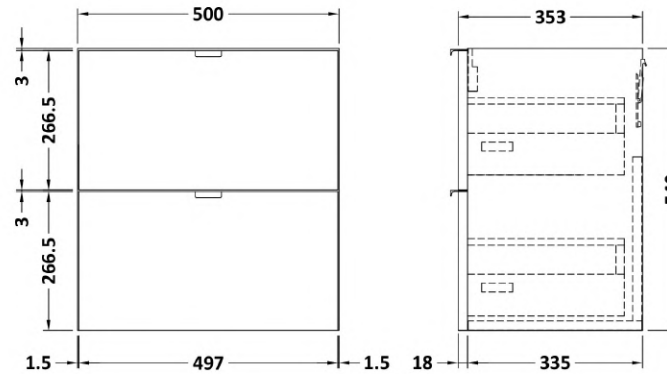

Sales Code: CBI541

Description: 500 2-Drawer Wall Hung Unit & Basin

Packaging Details

Barcode: 5056211849179

Sales Code: OFF536

Description: 500 2-Drawer Wall Hung Unit (355mm)

Product Dimensions

Height (mm):	540
Width (mm):	500
Depth (mm):	353
Nett Weight (kg):	18.5

Packaging Dimensions

Height (mm):	560
Width (mm):	520
Depth (mm):	375
Gross Weight (kg):	19

Packaging Data

Box Colour:	Brown Cardboard Box
Box Qty:	1
Label Size:	100 x 50
Label Colour:	White Label
Label Qty:	2

Sales Code: PMB312

Description: 500 Rear Tap Basin 1Th

Product Dimensions

Height (mm):	355
Width (mm):	503
Depth (mm):	135
Nett Weight (kg):	8.1

Packaging Dimensions

Height (mm):	420
Width (mm):	210
Depth (mm):	550
Gross Weight (kg):	8.1

Packaging Data

Box Colour:	Brown Cardboard Box - Printed
Box Qty:	1
Label Size:	100 x 50
Label Colour:	White Label
Label Qty:	2

Outer Box Dimensions (If Applicable)

Height (mm):	
Width (mm):	
Depth (mm):	
Gross Weight (kg):	
Barcode:	5055369071975