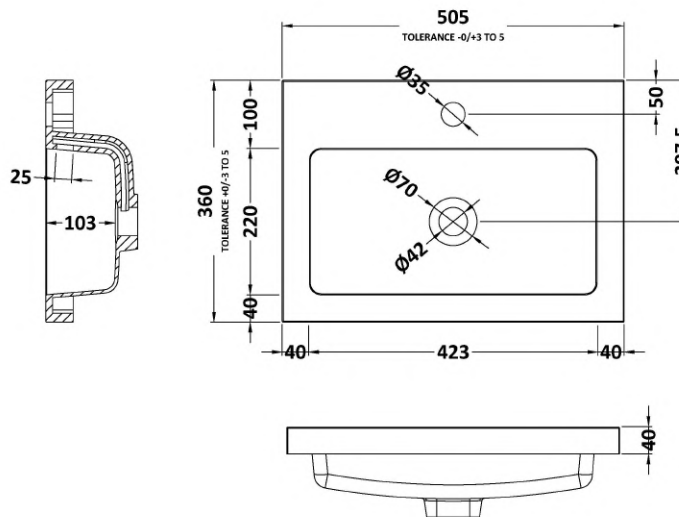

Packaging Dimensions

Height (mm):	560
Width (mm):	520
Depth (mm):	375
Gross Weight (kg):	19

Packaging Data

Box Colour:	Brown Cardboard Box
Box Qty:	1
Label Size:	100 x 50
Label Colour:	White Label
Label Qty:	2

Outer Box Dimensions (If Applicable)

Height (mm):	
Width (mm):	
Depth (mm):	
Gross Weight (kg):	
Barcode:	5056211848875

Product Details

Country of Origin:	United Kingdom
Fitting Instruction:	No
CE & UKCA:	N/A
FSC Certified Materials:	Yes
Colour:	Anthracite Woodgrain
Construction Method:	Cam & Wood Dowel
Construction Type:	Rigid
Cabinet Finish:	MFC Textured Woodgrain
Fascia Finish:	MFC Textured Woodgrain
Cabinet Thickness (mm):	18
Fascia Thickness (mm):	18
Drawer Included:	Yes
Drawer Type:	80mm High Metal Softclose
No of Shelves:	0
Hinge Type:	Not Applicable
Hinge Included:	Not Applicable
Adjustable Legs:	No, Not Required
Fixings Included:	Yes
Handle Style:	Modern
Waste Shroud:	Yes
Handle Included:	Yes, Supplied
Handle Type:	Wrapover

Sales Code: PMB312

Description: 500 Rear Tap Basin 1Th

Product Dimensions

Height (mm):	355
Width (mm):	503
Depth (mm):	135
Nett Weight (kg):	8.1

Packaging Dimensions

Height (mm):	420
Width (mm):	210
Depth (mm):	550
Gross Weight (kg):	8.1

Packaging Data

Box Colour:	Brown Cardboard Box - Printed
Box Qty:	1
Label Size:	100 x 50
Label Colour:	White Label
Label Qty:	2

Outer Box Dimensions (If Applicable)

Height (mm):	
Width (mm):	
Depth (mm):	
Gross Weight (kg):	
Barcode:	5055369071975