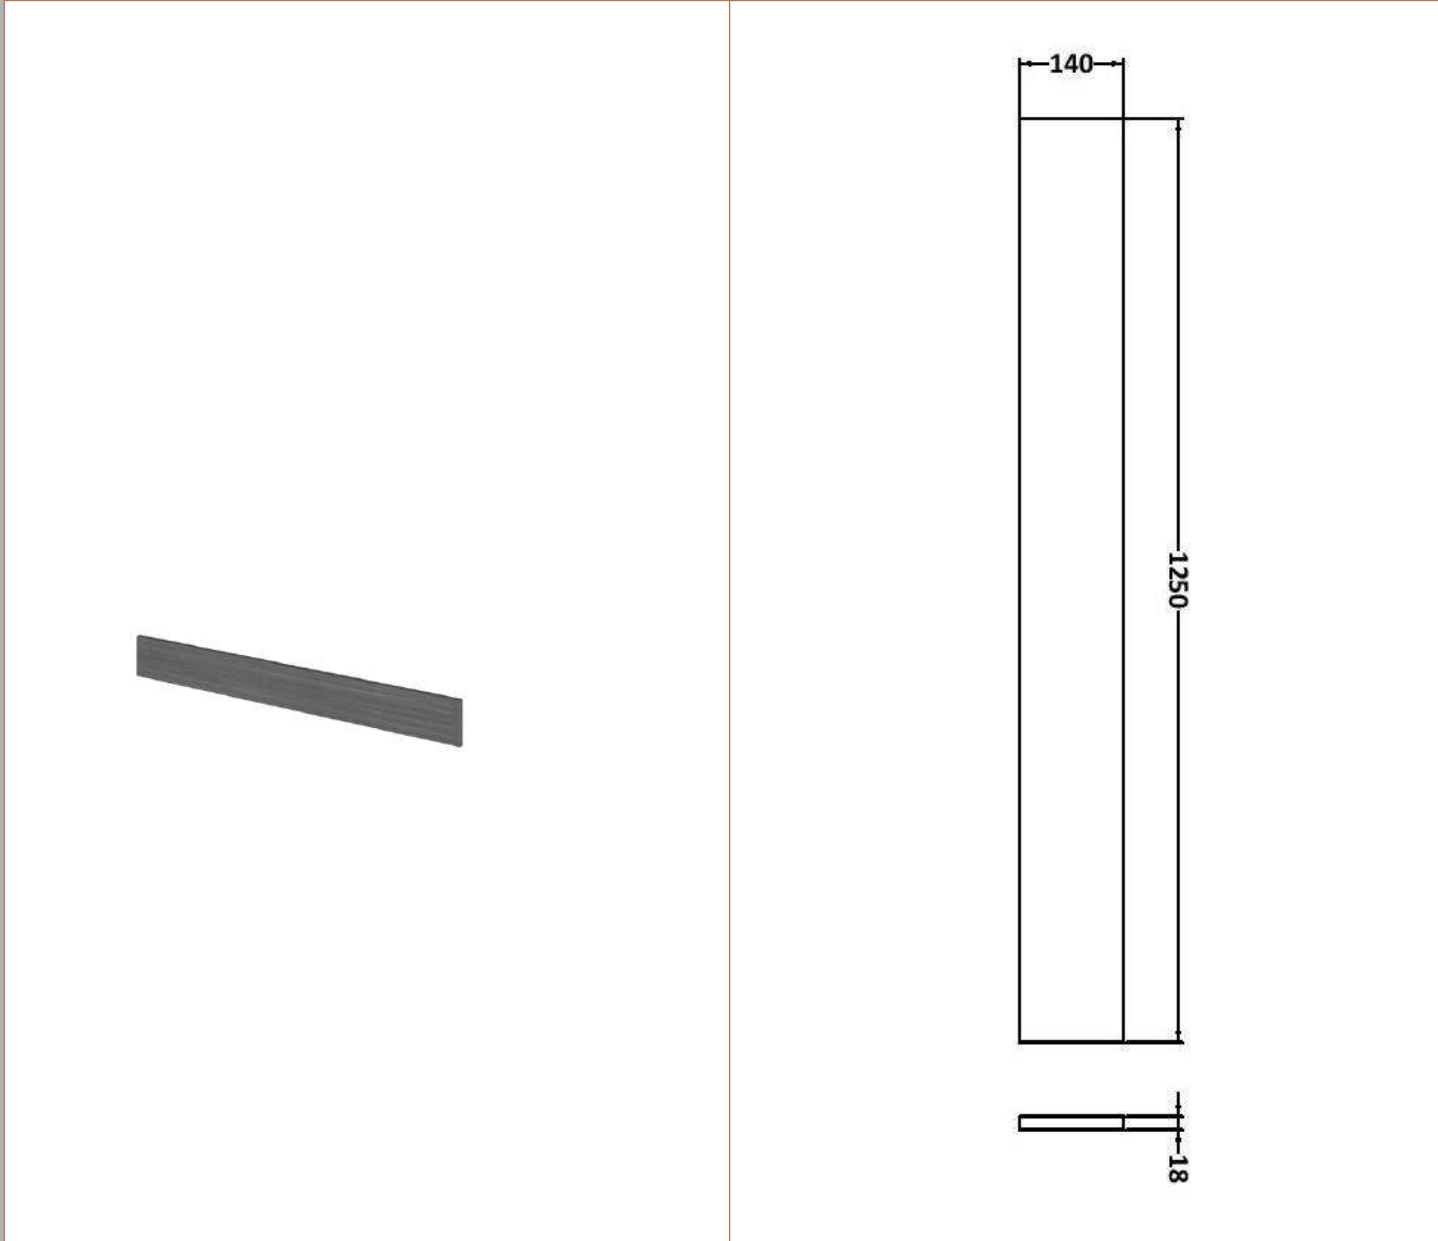

Sales Code: OFF545

Description: 500 Wc Unit (255mm Deep)

Product Dimensions

Height (mm):	864
Width (mm):	500
Depth (mm):	255
Nett Weight (kg):	11.5

Packaging Dimensions

Height (mm):	290
Width (mm):	525
Depth (mm):	875
Gross Weight (kg):	12

Sales Code: PMB402

Description: 1000 Straight Polymarble Basin

Product Dimensions

Height (mm):	135
Width (mm):	1003
Depth (mm):	255
Nett Weight (kg):	11.8

Packaging Dimensions

Height (mm):	190
Width (mm):	320
Depth (mm):	1060
Gross Weight (kg):	11.8

Product Details

Country of Origin:	China
Fitting Instruction:	No
Certification: CE & UKCA:	No
WRAS:	N/A
WRAS No:	N/A
Product Material:	Polymarble
Fixing Supplied:	No

Pans/Bidets: Trap Style: Not Applicable Includes Seat: Not Applicable

Basins: Tap Hole: One Taphole Chain Stay Hole: No
Template: Not Required Waste Type Req: Slotted
Overflow Inc: Yes Overflow Cover: Yes
Inner Bowl Depth (mm): 103mm

Sales Code: OFF591

Description: 1.25M Continuous Plinth (1250X140x18mm)