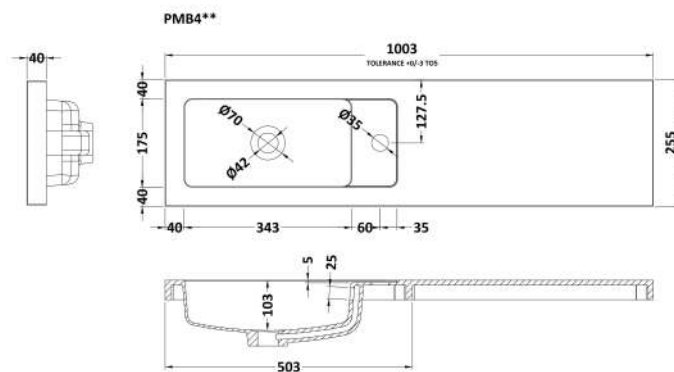

Packaging Dimensions

Height (mm):	290
Width (mm):	525
Depth (mm):	875
Gross Weight (kg):	15.5

Packaging Data

Box Colour:	Brown Cardboard Box
Box Qty:	1
Label Size:	100 x 50
Label Colour:	White Label
Label Qty:	2

Sales Code: OFF545

Description: 500 Wc Unit (255mm Deep)

Product Dimensions

Height (mm):	864
Width (mm):	500
Depth (mm):	255
Nett Weight (kg):	11.5

Packaging Dimensions

Height (mm):	290
Width (mm):	525
Depth (mm):	875
Gross Weight (kg):	12

Packaging Data

Box Colour:	Brown Cardboard Box
Box Qty:	1
Label Size:	100 x 50
Label Colour:	White Label
Label Qty:	2

Outer Box Dimensions (If Applicable)

Height (mm):	
Width (mm):	
Depth (mm):	
Gross Weight (kg):	
Barcode:	5055275820025

Sales Code: PMB402

Description: 1000 Straight Polymarble Basin

Product Dimensions

Height (mm):	135
Width (mm):	1003
Depth (mm):	255
Nett Weight (kg):	11.8

Packaging Dimensions

Height (mm):	190
Width (mm):	320
Depth (mm):	1060
Gross Weight (kg):	11.8