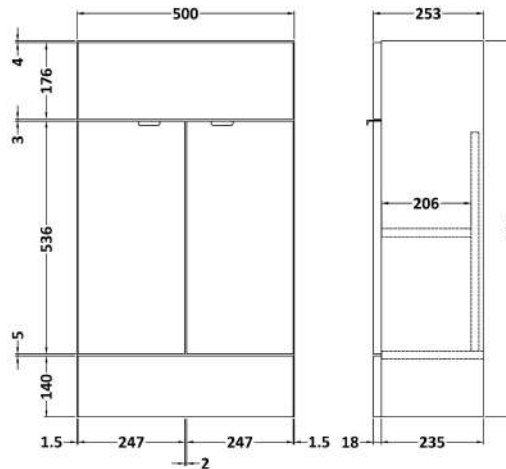

Sales Code: CBI542

Description: 1000mm Combination Vanity & Wc Compact

Packaging Details

Barcode: 5056211851707

Sales Code: OFF505

Description: 500 Vanity Unit (255mm Deep)

Product Dimensions

Height (mm):	864
Width (mm):	500
Depth (mm):	255
Nett Weight (kg):	15

Packaging Dimensions

Height (mm):	290
Width (mm):	525
Depth (mm):	875
Gross Weight (kg):	15.5

Packaging Data

Box Colour:	Brown Cardboard Box
Box Qty:	1
Label Size:	100 x 50
Label Colour:	White Label
Label Qty:	2

Sales Code: OFF545

Description: 500 Wc Unit (255mm Deep)

Product Dimensions

Height (mm):	864
Width (mm):	500
Depth (mm):	255
Nett Weight (kg):	11.5

Packaging Dimensions

Height (mm):	290
Width (mm):	525
Depth (mm):	875
Gross Weight (kg):	12

Sales Code: PMB402

Description: 1000 Straight Polymarble Basin

Product Dimensions

Height (mm):	135
Width (mm):	1003
Depth (mm):	255
Nett Weight (kg):	11.8

Packaging Dimensions

Height (mm):	190
Width (mm):	320
Depth (mm):	1060
Gross Weight (kg):	11.8