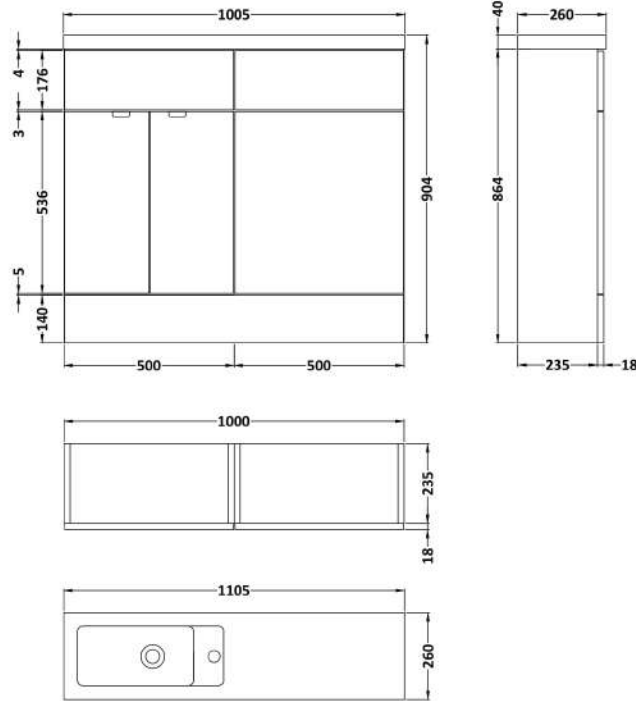

Sales Code: CBI542

Description: 1000mm Combination Vanity & Wc Compact

Packaging Details

Barcode: 5056211851707

Sales Code: OFF505

Description: 500 Vanity Unit (255mm Deep)

Product Dimensions

Height (mm):	864
Width (mm):	500
Depth (mm):	255
Nett Weight (kg):	15

Packaging Dimensions

Height (mm):	290
Width (mm):	525
Depth (mm):	875
Gross Weight (kg):	15.5

Packaging Data

Box Colour:	Brown Cardboard Box
Box Qty:	1
Label Size:	100 x 50
Label Colour:	White Label
Label Qty:	2

Sales Code: OFF545

Description: 500 Wc Unit (255mm Deep)

Product Dimensions

Height (mm):	864
Width (mm):	500
Depth (mm):	255
Nett Weight (kg):	11.5

Packaging Dimensions

Height (mm):	290
Width (mm):	525
Depth (mm):	875
Gross Weight (kg):	12

Sales Code: PMB402

Description: 1000 Straight Polymarble Basin

Product Dimensions

Height (mm):	135
Width (mm):	1003
Depth (mm):	255
Nett Weight (kg):	11.8

Packaging Dimensions

Height (mm):	190
Width (mm):	320
Depth (mm):	1060
Gross Weight (kg):	11.8