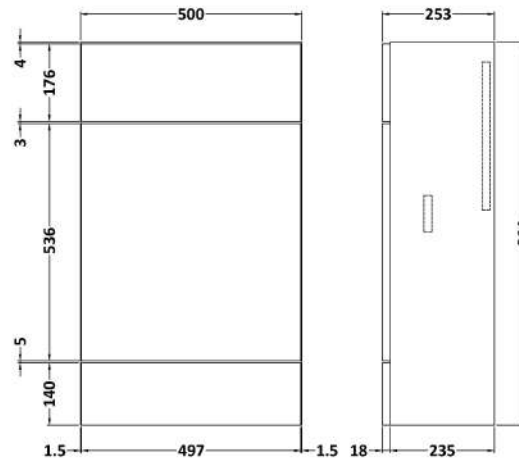

Packaging Dimensions

Height (mm):	290
Width (mm):	525
Depth (mm):	875
Gross Weight (kg):	15.5

Packaging Data

Box Colour:	Brown Cardboard Box
Box Qty:	1
Label Size:	100 x 50
Label Colour:	White Label
Label Qty:	2

Sales Code: OFF545

Description: 500 Wc Unit (255mm Deep)

Product Dimensions

Height (mm):	864
Width (mm):	500
Depth (mm):	255
Nett Weight (kg):	11.5

Packaging Dimensions

Height (mm):	290
Width (mm):	525
Depth (mm):	875
Gross Weight (kg):	12

Packaging Data

Box Colour:	Brown Cardboard Box
Box Qty:	1
Label Size:	100 x 50
Label Colour:	White Label
Label Qty:	2

Outer Box Dimensions (If Applicable)

Height (mm):	
Width (mm):	
Depth (mm):	
Gross Weight (kg):	
Barcode:	5055275820025

Sales Code: PMB402

Description: 1000 Straight Polymarble Basin

Product Dimensions

Height (mm):	135
Width (mm):	1003
Depth (mm):	255
Nett Weight (kg):	11.8

Packaging Dimensions

Height (mm):	190
Width (mm):	320
Depth (mm):	1060
Gross Weight (kg):	11.8