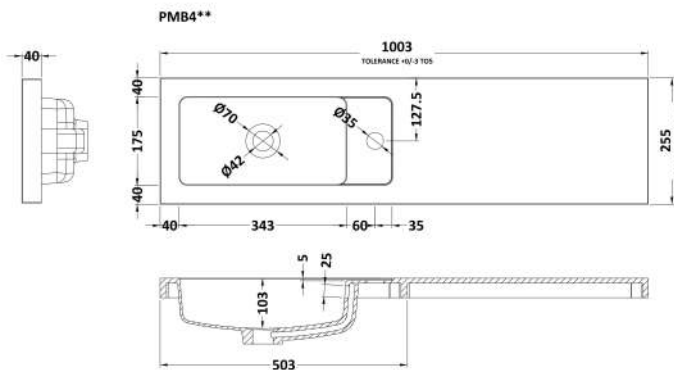

Packaging Dimensions

Height (mm):	560
Width (mm):	520
Depth (mm):	275
Gross Weight (kg):	10

Packaging Data

Box Colour:	Brown Cardboard Box
Box Qty:	1
Label Size:	100 x 50
Label Colour:	White Label
Label Qty:	2

Outer Box Dimensions (If Applicable)

Height (mm):	
Width (mm):	
Depth (mm):	
Gross Weight (kg):	
Barcode:	5056211848691

Product Details

Country of Origin:	United Kingdom
Fitting Instruction:	No
CE & UKCA:	N/A
FSC Certified Materials:	Yes
Colour:	Anthracite Woodgrain
Construction Method:	Cam & Wood Dowel
Construction Type:	Rigid
Cabinet Finish:	MFC Textured Woodgrain
Fascia Finish:	MFC Textured Woodgrain
Cabinet Thickness (mm):	18
Fascia Thickness (mm):	18
Drawer Included:	No
Drawer Type:	Not Applicable
No of Shelves:	0
Hinge Type:	95 Degree Clip-On Soft Close
Hinge Included:	Yes, Supplied
Adjustable Legs:	No, Not Required
Fixings Included:	Yes
Handle Style:	Modern
Waste Shroud:	No
Handle Included:	Yes, Supplied
Handle Type:	Wrapover

Sales Code: PMB402

Description: 1000 Straight Polymarble Basin

Product Dimensions

Height (mm):	135
Width (mm):	1003
Depth (mm):	255
Nett Weight (kg):	11.8

Packaging Dimensions

Height (mm):	190
Width (mm):	320
Depth (mm):	1060
Gross Weight (kg):	11.8

Packaging Data

Box Colour:	Brown Cardboard Box - Printed
Box Qty:	1
Label Size:	100 x 50
Label Colour:	White Label
Label Qty:	2

Outer Box Dimensions (If Applicable)

Height (mm):	
Width (mm):	
Depth (mm):	
Gross Weight (kg):	
Barcode:	5056211847410