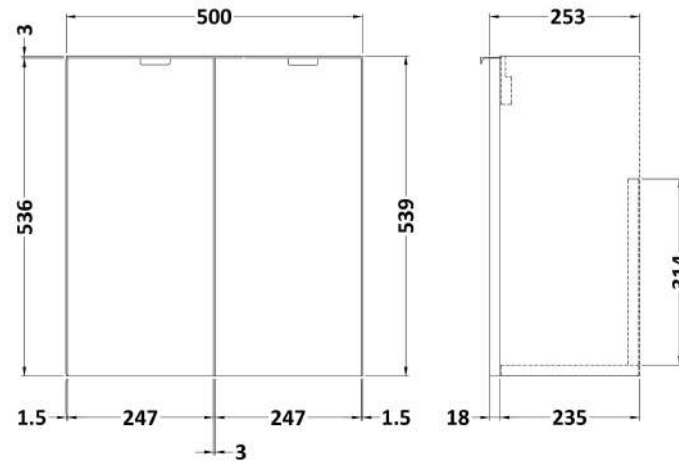

Sales Code: CBI543

Description: 1000mm Combination Vanity Compact

Packaging Details

Barcode: 5056211851769

Sales Code: OFF534

Description: 500 2-Door Wall Hung Unit (255mm)

Product Dimensions

Height (mm):	540
Width (mm):	500
Depth (mm):	253
Nett Weight (kg):	9.5

Packaging Dimensions

Height (mm):	560
Width (mm):	520
Depth (mm):	275
Gross Weight (kg):	10

Packaging Data

Box Colour:	Brown Cardboard Box
Box Qty:	1
Label Size:	100 x 50
Label Colour:	White Label
Label Qty:	2

Sales Code: PMB402

Description: 1000 Straight Polymarble Basin

Product Dimensions

Height (mm):	135
Width (mm):	1003
Depth (mm):	255
Nett Weight (kg):	11.8

Packaging Dimensions

Height (mm):	190
Width (mm):	320
Depth (mm):	1060
Gross Weight (kg):	11.8

Packaging Data

Box Colour:	Brown Cardboard Box - Printed
Box Qty:	1
Label Size:	100 x 50
Label Colour:	White Label
Label Qty:	2

Outer Box Dimensions (If Applicable)

Height (mm):	
Width (mm):	
Depth (mm):	
Gross Weight (kg):	
Barcode:	5056211847410