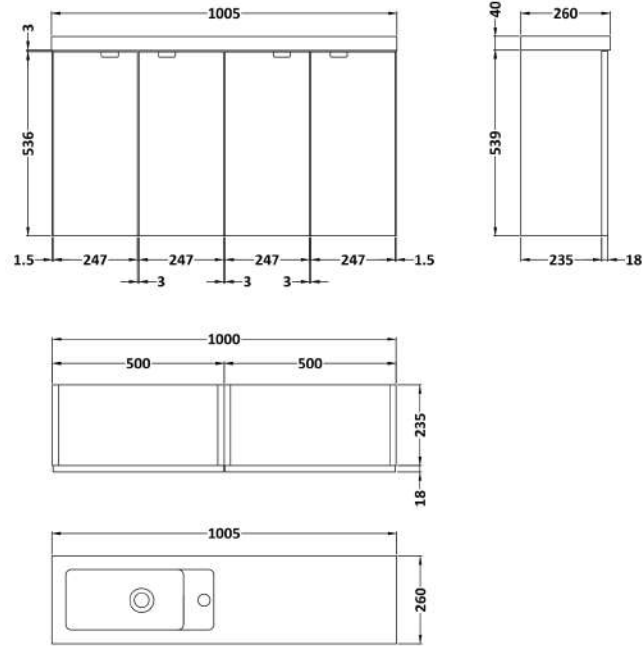

Sales Code: CBI543

Description: 1000mm Combination Vanity Compact

Packaging Details

Barcode: 5056211851769

Sales Code: OFF534

Description: 500 2-Door Wall Hung Unit (255mm)

Product Dimensions

Height (mm):	540
Width (mm):	500
Depth (mm):	253
Nett Weight (kg):	9.5

Packaging Dimensions

Height (mm):	560
Width (mm):	520
Depth (mm):	275
Gross Weight (kg):	10

Packaging Data

Box Colour:	Brown Cardboard Box
Box Qty:	1
Label Size:	100 x 50
Label Colour:	White Label
Label Qty:	2

Outer Box Dimensions (If Applicable)

Height (mm):	
Width (mm):	
Depth (mm):	
Gross Weight (kg):	
Barcode:	5056211848691

Product Details

Country of Origin:	United Kingdom
Fitting Instruction:	No
CE & UKCA:	N/A
FSC Certified Materials:	Yes
Colour:	Anthracite Woodgrain
Construction Method:	Cam & Wood Dowel
Construction Type:	Rigid
Cabinet Finish:	MFC Textured Woodgrain
Fascia Finish:	MFC Textured Woodgrain
Cabinet Thickness (mm):	18
Fascia Thickness (mm):	18
Drawer Included:	No
Drawer Type:	Not Applicable
No of Shelves:	0
Hinge Type:	95 Degree Clip-On Soft Close
Hinge Included:	Yes, Supplied
Adjustable Legs:	No, Not Required
Fixings Included:	Yes
Handle Style:	Modern
Waste Shroud:	No
Handle Included:	Yes, Supplied
Handle Type:	Wrapover

Sales Code: PMB402

Description: 1000 Straight Polymarble Basin

Product Dimensions

Height (mm):	135
Width (mm):	1003
Depth (mm):	255
Nett Weight (kg):	11.8

Packaging Dimensions

Height (mm):	190
Width (mm):	320
Depth (mm):	1060
Gross Weight (kg):	11.8