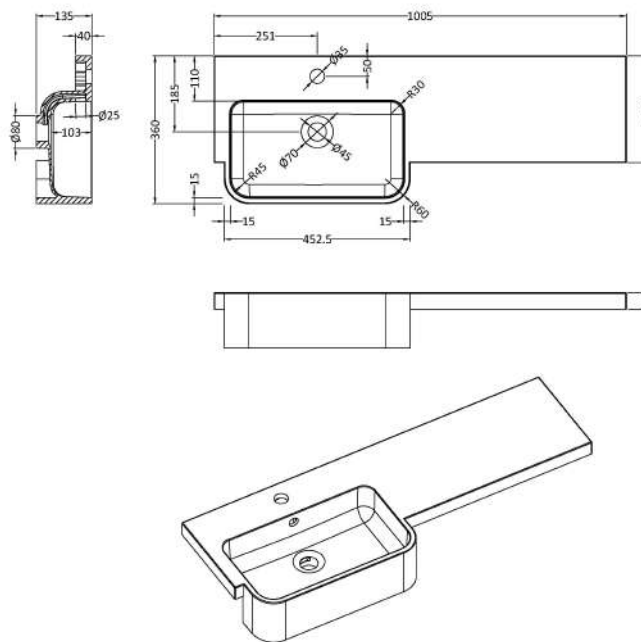

Sales Code: PMB512L

Description: 1000 Round S/Recess Polymarble Basin Lh

Product Dimensions

Height (mm):	135
Width (mm):	1003
Depth (mm):	355
Nett Weight (kg):	15

Packaging Dimensions

Height (mm):	190
Width (mm):	420
Depth (mm):	1060
Gross Weight (kg):	15

Packaging Data

Box Colour:	Brown Cardboard Box
Box Qty:	1
Label Size:	100 x 50
Label Colour:	White Label
Label Qty:	2

Outer Box Dimensions (If Applicable)

Height (mm):	
Width (mm):	
Depth (mm):	
Gross Weight (kg):	
Barcode:	5056211880028

Product Details

Country of Origin:	China
Fitting Instruction:	No
Certification: CE & UKCA:	No
WRAS:	N/A
WRAS No:	N/A
Product Material:	Polymarble
Fixing Supplied:	No

Pans/Bidets: Trap Style: Not Applicable Includes Seat: No

Seats: Seat Type: Not Applicable Material: Not Applicable
Function: Not Included Hinge Type: Not Relevant
Hinge Material: Not Applicable

Cisterns: Operating Type: Not Applicable Fittings: None Included
Lever Type: Not Applicable

Basins: Tap Hole: One Taphole Chain Stay Hole: No
Template: Not Required Waste Type Req: Slotted
Overflow Inc: Yes Overflow Cover: Yes
Inner Bowl Depth (mm): 103mm