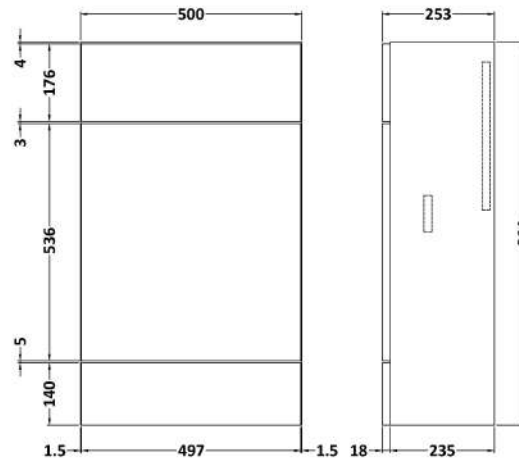

Sales Code: OFF545

Description: 500 Wc Unit (255mm Deep)

Product Dimensions

Height (mm):	864
Width (mm):	500
Depth (mm):	255
Nett Weight (kg):	11.5

Packaging Dimensions

Height (mm):	290
Width (mm):	525
Depth (mm):	875
Gross Weight (kg):	12

Packaging Data

Box Colour:	Brown Cardboard Box
Box Qty:	1
Label Size:	100 x 50
Label Colour:	White Label
Label Qty:	2

Outer Box Dimensions (If Applicable)

Height (mm):	
Width (mm):	
Depth (mm):	
Gross Weight (kg):	
Barcode:	5055275820025

Product Details

Country of Origin:	United Kingdom
Fitting Instruction:	No
CE & UKCA:	N/A
FSC Certified Materials:	Yes
Colour:	Anthracite Woodgrain
Construction Method:	Cam & Wood Dowel
Construction Type:	Rigid
Cabinet Finish:	MFC Textured Woodgrain
Fascia Finish:	MFC Textured Woodgrain
Cabinet Thickness (mm):	18
Fascia Thickness (mm):	18
Drawer Included:	No
Drawer Type:	Not Applicable
No of Shelves:	0
Hinge Type:	Not Applicable
Hinge Included:	No
Adjustable Legs:	No
Fixings Included:	Yes
Handle Style:	Not Applicable
Waste Shroud:	No
Handle Included:	No
Handle Type:	Not Applicable