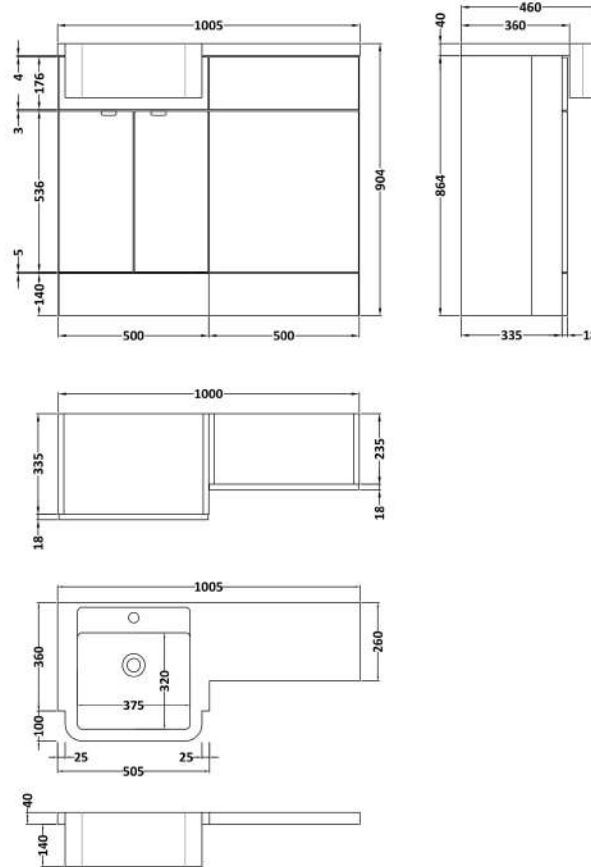

Sales Code: CBI544

Description: 1000 Round Semi Rec Vanity & Wc Unit Lh

Packaging Details

Barcode: 5056211889878