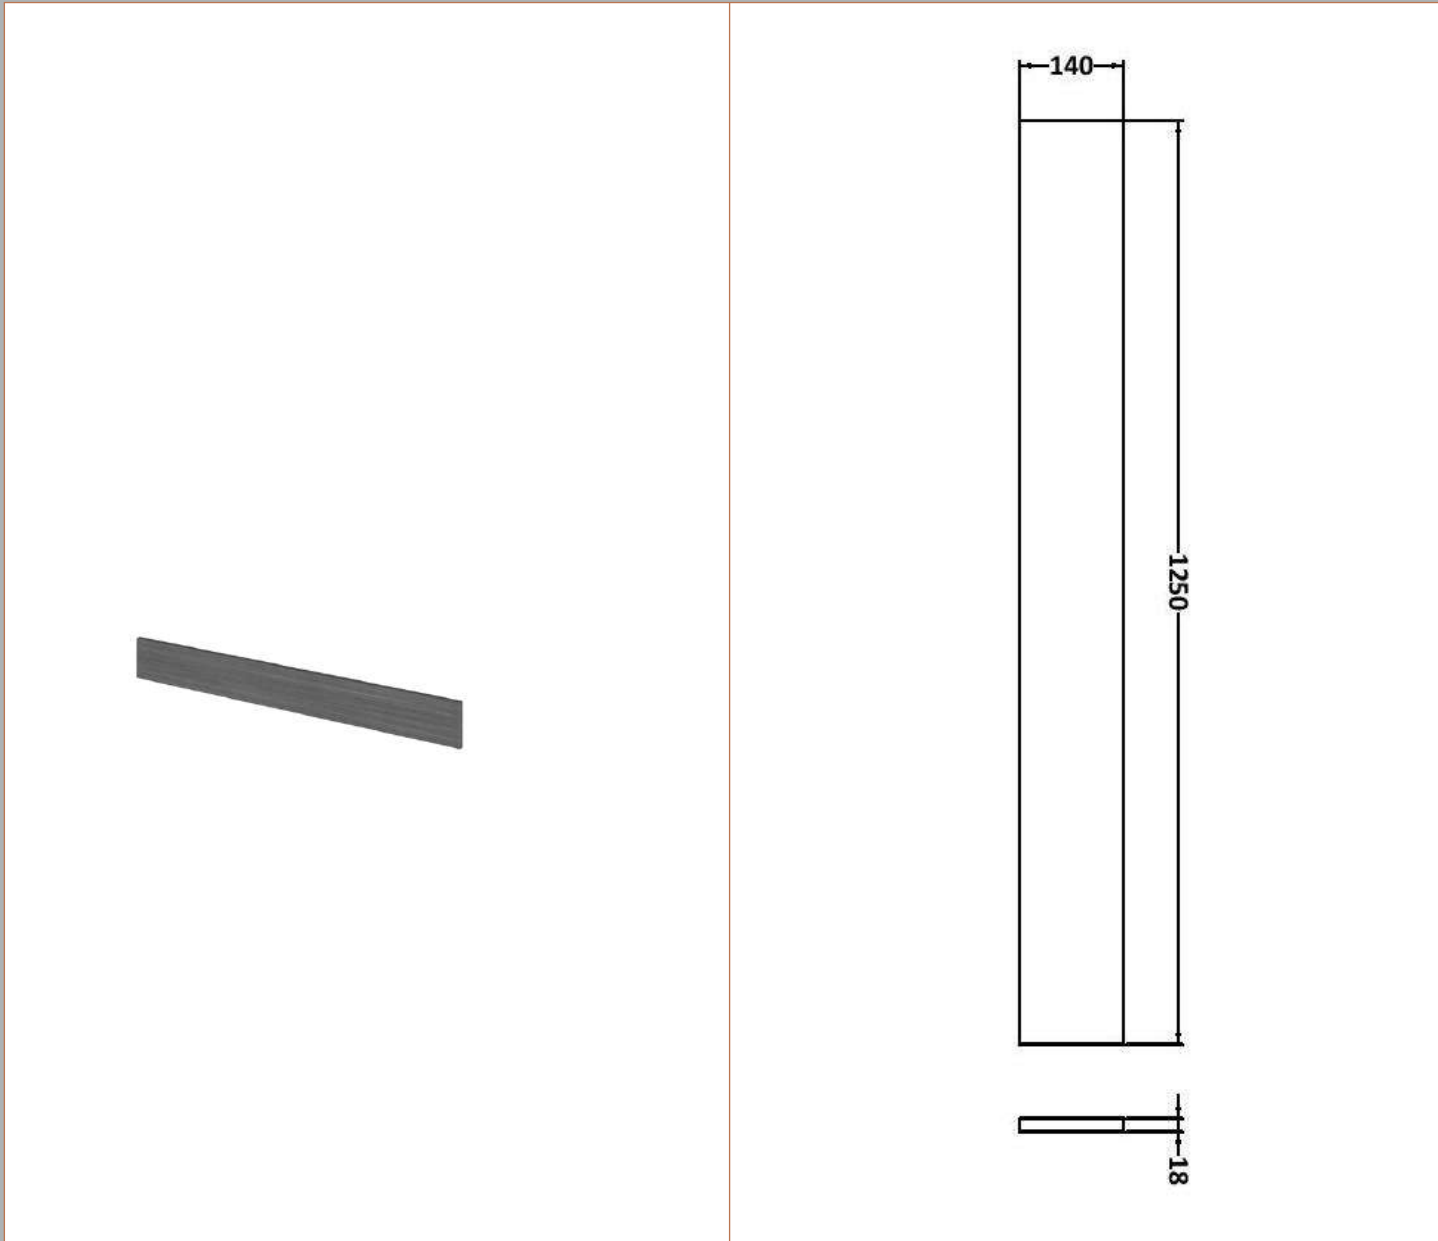

### Product Dimensions

Height (mm):	864
Width (mm):	500
Depth (mm):	255
Nett Weight (kg):	15

### Outer Box Dimensions (If Applicable)

Height (mm):	
Width (mm):	
Depth (mm):	
Gross Weight (kg):	
Barcode:	5055275820124

### Outer Box Dimensions (If Applicable)

Height (mm):	
Width (mm):	
Depth (mm):	
Gross Weight (kg):	
Barcode:	5055275820025

**Product Dimensions**

Height (mm):	1250
Width (mm):	145
Depth (mm):	18
Nett Weight (kg):	2

**Packaging Dimensions**

Height (mm):	20
Width (mm):	150
Depth (mm):	1260
Gross Weight (kg):	2

**Packaging Data**