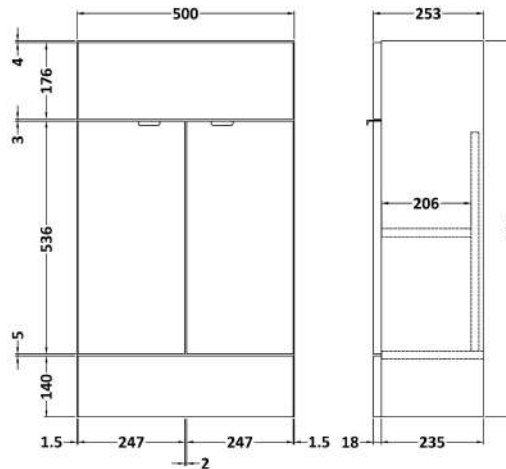

### Product Dimensions

Height (mm):	864
Width (mm):	500
Depth (mm):	255
Nett Weight (kg):	15

### Packaging Dimensions

Height (mm):	290
Width (mm):	525
Depth (mm):	875
Gross Weight (kg):	15.5

### Product Dimensions

Height (mm):	864
Width (mm):	500
Depth (mm):	255
Nett Weight (kg):	11.5

### Packaging Dimensions

Height (mm):	290
Width (mm):	525
Depth (mm):	875
Gross Weight (kg):	12