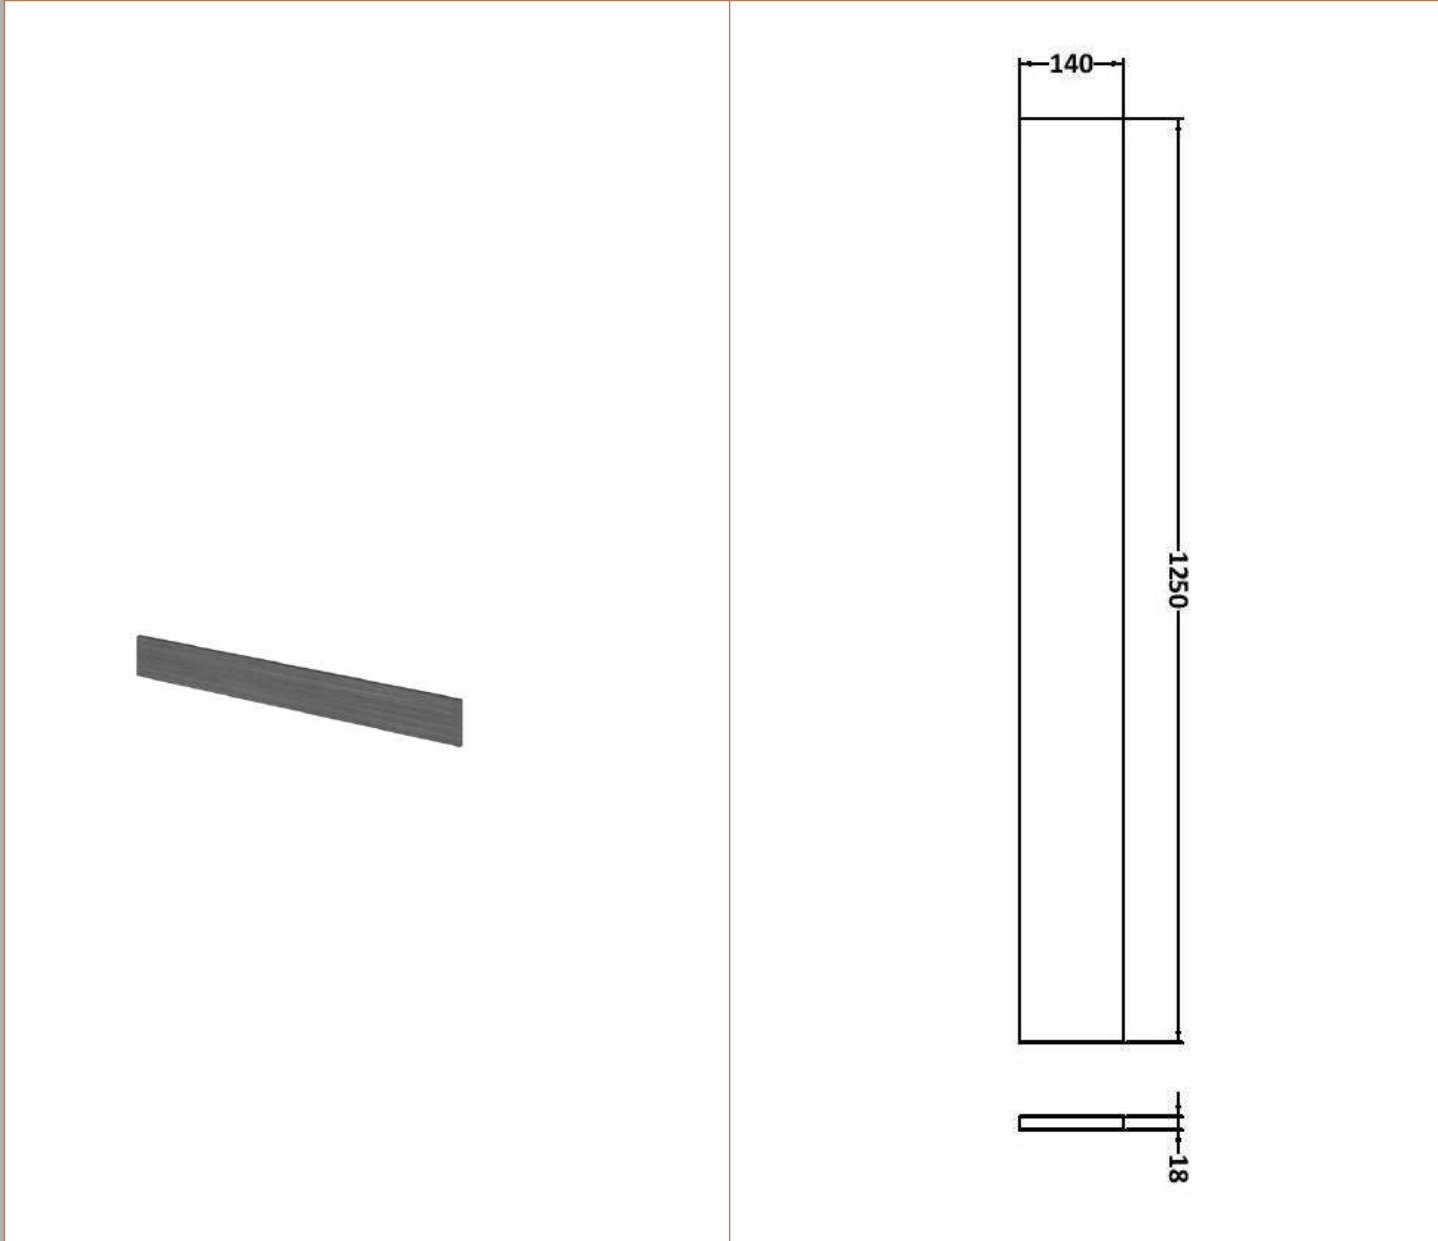

Sales Code: CBI546

Description: 1100 Round Semi Rec Vanity & Wc Unit Lh

Packaging Details

Barcode: 5056211889892

Sales Code: OFF507

Description: 600 Vanity Unit (255mm Deep)

Product Dimensions

Height (mm):	864
Width (mm):	600
Depth (mm):	255
Nett Weight (kg):	17

Sales Code: OFF545

Description: 500 Wc Unit (255mm Deep)

Product Dimensions

Height (mm):	864
Width (mm):	500
Depth (mm):	255
Nett Weight (kg):	11.5

Packaging Dimensions

Height (mm):	290
Width (mm):	525
Depth (mm):	875
Gross Weight (kg):	12

Sales Code: PMB513L

Description: 1100 Round S/Recess Polymarble Basin Lh

Product Dimensions

Height (mm):	135
Width (mm):	1103
Depth (mm):	355
Nett Weight (kg):	16

Packaging Dimensions

Height (mm):	190
Width (mm):	420
Depth (mm):	1160
Gross Weight (kg):	16

Basins: Tap Hole: One Taphole Chain Stay Hole: No
Template: Not Required Waste Type Req: Slotted
Overflow Inc: Yes Overflow Cover: Yes
Inner Bowl Depth (mm): 103mm

Sales Code: OFF591

Description: 1.25M Continuous Plinth (1250X140x18mm)