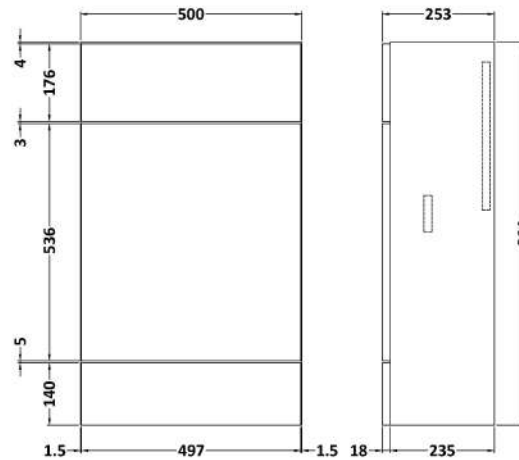

Sales Code: CBI546

Description: 1100 Round Semi Rec Vanity & Wc Unit Lh

Packaging Details

Barcode: 5056211889892

Sales Code: OFF507

Description: 600 Vanity Unit (255mm Deep)

Product Dimensions

Height (mm):	864
Width (mm):	600
Depth (mm):	255
Nett Weight (kg):	17

Packaging Dimensions

Height (mm):	290
Width (mm):	625
Depth (mm):	875
Gross Weight (kg):	17.5

Packaging Data

Box Colour:	Brown Cardboard Box
Box Qty:	1
Label Size:	100 x 50
Label Colour:	White Label
Label Qty:	2

Sales Code: OFF545

Description: 500 Wc Unit (255mm Deep)

Product Dimensions

Height (mm):	864
Width (mm):	500
Depth (mm):	255
Nett Weight (kg):	11.5

Packaging Dimensions

Height (mm):	290
Width (mm):	525
Depth (mm):	875
Gross Weight (kg):	12

Packaging Data

Box Colour:	Brown Cardboard Box
Box Qty:	1
Label Size:	100 x 50
Label Colour:	White Label
Label Qty:	2

Outer Box Dimensions (If Applicable)

Height (mm):	
Width (mm):	
Depth (mm):	
Gross Weight (kg):	
Barcode:	5055275820025