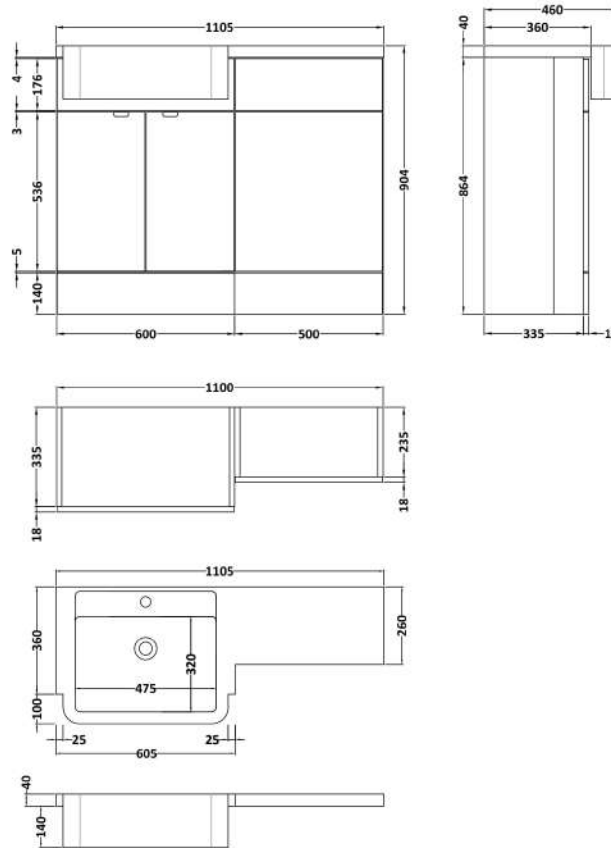

Sales Code: CBI546

Description: 1100 Round Semi Rec Vanity & Wc Unit Lh

Packaging Details

Barcode: 5056211889892

Sales Code: OFF507

Description: 600 Vanity Unit (255mm Deep)

Product Dimensions

Height (mm):	864
Width (mm):	600
Depth (mm):	255
Nett Weight (kg):	17

Packaging Dimensions

Height (mm):	290
Width (mm):	625
Depth (mm):	875
Gross Weight (kg):	17.5

Packaging Data

Box Colour:	Brown Cardboard Box
Box Qty:	1
Label Size:	100 x 50
Label Colour:	White Label
Label Qty:	2

Sales Code: OFF545

Description: 500 Wc Unit (255mm Deep)

Product Dimensions

Height (mm):	864
Width (mm):	500
Depth (mm):	255
Nett Weight (kg):	11.5

Packaging Dimensions

Height (mm):	290
Width (mm):	525
Depth (mm):	875
Gross Weight (kg):	12

Sales Code: PMB513L

Description: 1100 Round S/Recess Polymarble Basin Lh

Product Dimensions

Height (mm):	135
Width (mm):	1103
Depth (mm):	355
Nett Weight (kg):	16

Packaging Dimensions

Height (mm):	190
Width (mm):	420
Depth (mm):	1160
Gross Weight (kg):	16