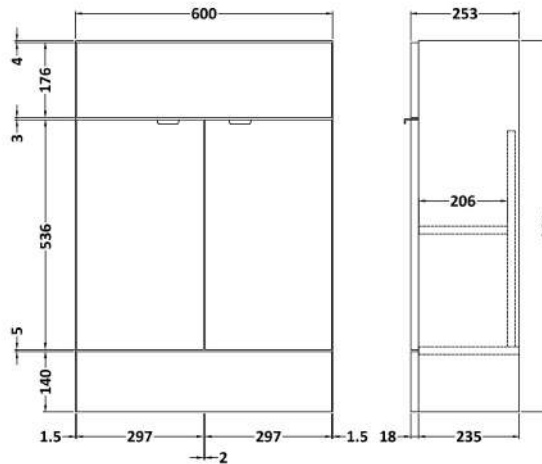

Sales Code: CBI546

Description: 1100 Round Semi Rec Vanity & Wc Unit Lh

Packaging Details

Barcode: 5056211889892

Sales Code: OFF507

Description: 600 Vanity Unit (255mm Deep)

Product Dimensions

Height (mm):	864
Width (mm):	600
Depth (mm):	255
Nett Weight (kg):	17

Packaging Dimensions

Height (mm):	290
Width (mm):	625
Depth (mm):	875
Gross Weight (kg):	17.5

Packaging Data

Box Colour:	Brown Cardboard Box
Box Qty:	1
Label Size:	100 x 50
Label Colour:	White Label
Label Qty:	2

Sales Code: OFF545

Description: 500 Wc Unit (255mm Deep)

Product Dimensions

Height (mm):	864
Width (mm):	500
Depth (mm):	255
Nett Weight (kg):	11.5

Packaging Dimensions

Height (mm):	290
Width (mm):	525
Depth (mm):	875
Gross Weight (kg):	12

Sales Code: PMB513L

Description: 1100 Round S/Recess Polymarble Basin Lh

Product Dimensions

Height (mm):	135
Width (mm):	1103
Depth (mm):	355
Nett Weight (kg):	16

Packaging Dimensions

Height (mm):	190
Width (mm):	420
Depth (mm):	1160
Gross Weight (kg):	16