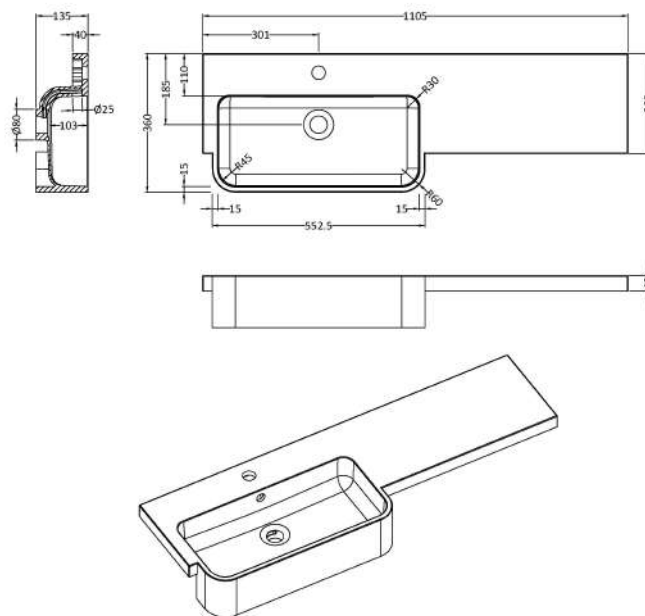

Packaging Dimensions

Height (mm):	290
Width (mm):	625
Depth (mm):	875
Gross Weight (kg):	17.5

Packaging Data

Box Colour:	Brown Cardboard Box
Box Qty:	1
Label Size:	100 x 50
Label Colour:	White Label
Label Qty:	2

Sales Code: OFF545

Description: 500 Wc Unit (255mm Deep)

Product Dimensions

Height (mm):	864
Width (mm):	500
Depth (mm):	255
Nett Weight (kg):	11.5

Packaging Dimensions

Height (mm):	290
Width (mm):	525
Depth (mm):	875
Gross Weight (kg):	12

Packaging Data

Box Colour:	Brown Cardboard Box
Box Qty:	1
Label Size:	100 x 50
Label Colour:	White Label
Label Qty:	2

Outer Box Dimensions (If Applicable)

Height (mm):	
Width (mm):	
Depth (mm):	
Gross Weight (kg):	
Barcode:	5055275820025

Sales Code: PMB513L

Description: 1100 Round S/Recess Polymarble Basin Lh

Product Dimensions

Height (mm):	135
Width (mm):	1103
Depth (mm):	355
Nett Weight (kg):	16

Packaging Dimensions

Height (mm):	190
Width (mm):	420
Depth (mm):	1160
Gross Weight (kg):	16