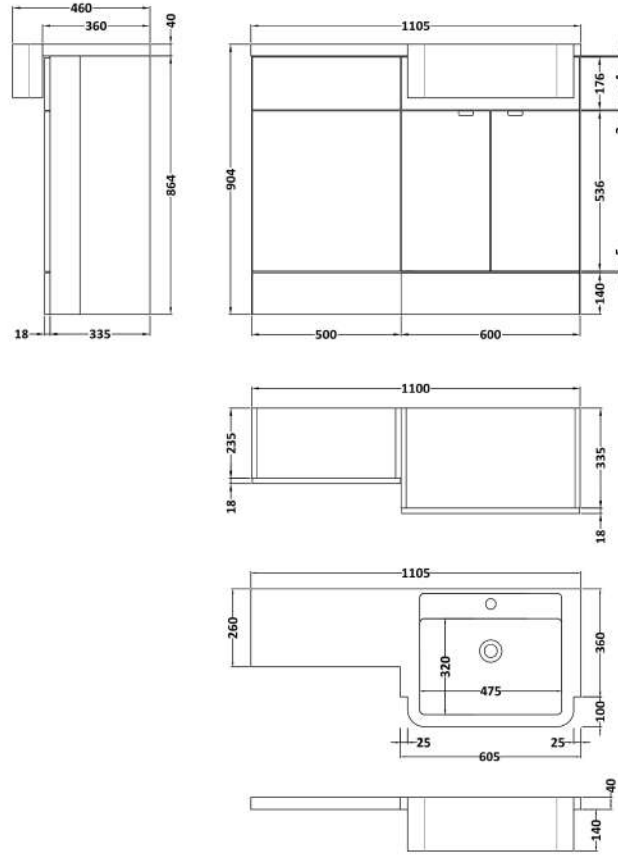

Sales Code: CBI547

Description: 1100 Round Semi Rec Vanity & Wc Unit Rh

Packaging Details

Barcode: 5056211889908

Sales Code: OFF507

Description: 600 Vanity Unit (255mm Deep)

Product Dimensions

Height (mm):	864
Width (mm):	600
Depth (mm):	255
Nett Weight (kg):	17

Packaging Dimensions

Height (mm):	290
Width (mm):	625
Depth (mm):	875
Gross Weight (kg):	17.5

Packaging Data

Box Colour:	Brown Cardboard Box
Box Qty:	1
Label Size:	100 x 50
Label Colour:	White Label
Label Qty:	2

Sales Code: OFF545

Description: 500 Wc Unit (255mm Deep)

Product Dimensions

Height (mm):	864
Width (mm):	500
Depth (mm):	255
Nett Weight (kg):	11.5

Packaging Dimensions

Height (mm):	290
Width (mm):	525
Depth (mm):	875
Gross Weight (kg):	12

Packaging Data

Box Colour:	Brown Cardboard Box
Box Qty:	1
Label Size:	100 x 50
Label Colour:	White Label
Label Qty:	2

Outer Box Dimensions (If Applicable)

Height (mm):	
Width (mm):	
Depth (mm):	
Gross Weight (kg):	
Barcode:	5055275820025