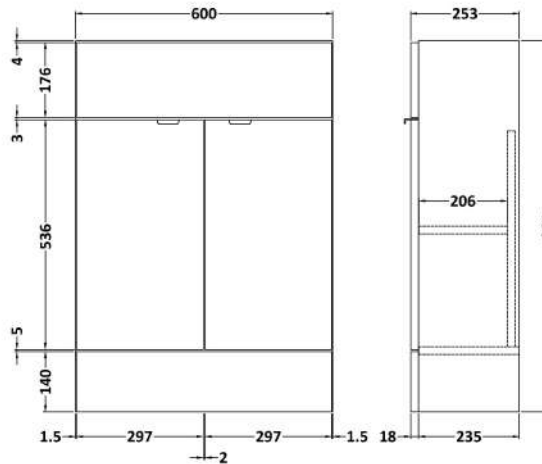

Sales Code: CBI547

Description: 1100 Round Semi Rec Vanity & Wc Unit Rh

Packaging Details

Barcode: 5056211889908

Sales Code: OFF507

Description: 600 Vanity Unit (255mm Deep)

Product Dimensions

Height (mm):	864
Width (mm):	600
Depth (mm):	255
Nett Weight (kg):	17

Packaging Dimensions

Height (mm):	290
Width (mm):	625
Depth (mm):	875
Gross Weight (kg):	17.5

Packaging Data

Box Colour:	Brown Cardboard Box
Box Qty:	1
Label Size:	100 x 50
Label Colour:	White Label
Label Qty:	2

Sales Code: OFF545

Description: 500 Wc Unit (255mm Deep)

Product Dimensions

Height (mm):	864
Width (mm):	500
Depth (mm):	255
Nett Weight (kg):	11.5

Packaging Dimensions

Height (mm):	290
Width (mm):	525
Depth (mm):	875
Gross Weight (kg):	12

Sales Code: PMB513R

Description: 1100 Round S/Recess Polymarble Basin Rh

Product Dimensions

Height (mm):	135
Width (mm):	1103
Depth (mm):	355
Nett Weight (kg):	16

Packaging Dimensions

Height (mm):	190
Width (mm):	420
Depth (mm):	1160
Gross Weight (kg):	16