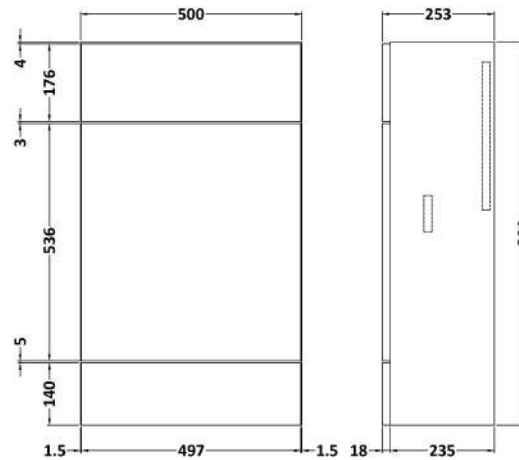

Packaging Dimensions

Height (mm):	290
Width (mm):	625
Depth (mm):	875
Gross Weight (kg):	17.5

Packaging Data

Box Colour:	Brown Cardboard Box
Box Qty:	1
Label Size:	100 x 50
Label Colour:	White Label
Label Qty:	2

Outer Box Dimensions (If Applicable)

Height (mm):	
Width (mm):	
Depth (mm):	
Gross Weight (kg):	
Barcode:	5055275820148

Product Details

Country of Origin:	United Kingdom
Fitting Instruction:	No
CE & UKCA:	N/A
FSC Certified Materials:	Yes
Colour:	Anthracite Woodgrain
Construction Method:	Cam & Wood Dowel
Construction Type:	Rigid
Cabinet Finish:	MFC Textured Woodgrain
Fascia Finish:	MFC Textured Woodgrain
Cabinet Thickness (mm):	18
Fascia Thickness (mm):	18
Drawer Included:	No
Drawer Type:	Not Applicable
No of Shelves:	1
Hinge Type:	95 Degree Clip-On Soft Close
Hinge Included:	Yes
Adjustable Legs:	No
Fixings Included:	Yes
Handle Style:	Contemporary
Waste Shroud:	No
Handle Included:	Yes
Handle Type:	Wrapover

Sales Code: OFF545

Description: 500 Wc Unit (255mm Deep)

Product Dimensions

Height (mm):	864
Width (mm):	500
Depth (mm):	255
Nett Weight (kg):	11.5

Packaging Dimensions

Height (mm):	290
Width (mm):	525
Depth (mm):	875
Gross Weight (kg):	12

Packaging Data

Box Colour:	Brown Cardboard Box
Box Qty:	1
Label Size:	100 x 50
Label Colour:	White Label
Label Qty:	2

Outer Box Dimensions (If Applicable)

Height (mm):	
Width (mm):	
Depth (mm):	
Gross Weight (kg):	
Barcode:	5055275820025