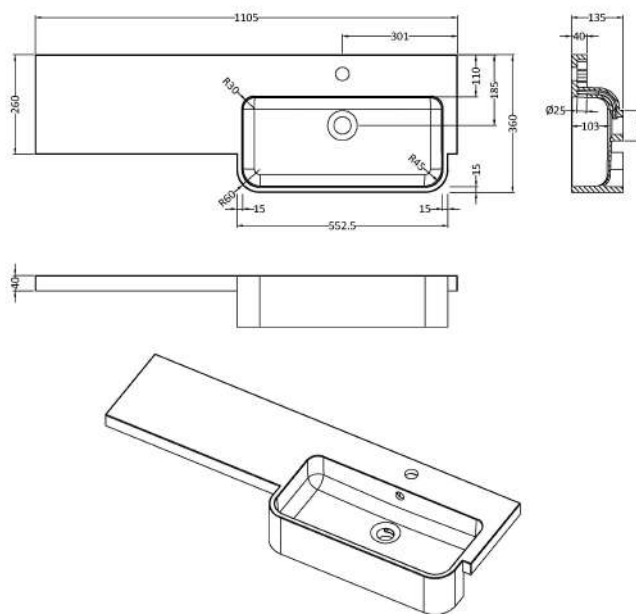

Packaging Dimensions

Height (mm):	290
Width (mm):	625
Depth (mm):	875
Gross Weight (kg):	17.5

Packaging Data

Box Colour:	Brown Cardboard Box
Box Qty:	1
Label Size:	100 x 50
Label Colour:	White Label
Label Qty:	2

Sales Code: OFF545

Description: 500 Wc Unit (255mm Deep)

Product Dimensions

Height (mm):	864
Width (mm):	500
Depth (mm):	255
Nett Weight (kg):	11.5

Packaging Dimensions

Height (mm):	290
Width (mm):	525
Depth (mm):	875
Gross Weight (kg):	12

Packaging Data

Box Colour:	Brown Cardboard Box
Box Qty:	1
Label Size:	100 x 50
Label Colour:	White Label
Label Qty:	2

Outer Box Dimensions (If Applicable)

Height (mm):	
Width (mm):	
Depth (mm):	
Gross Weight (kg):	
Barcode:	5055275820025

Sales Code: PMB513R

Description: 1100 Round S/Recess Polymarble Basin Rh

Product Dimensions

Height (mm):	135
Width (mm):	1103
Depth (mm):	355
Nett Weight (kg):	16

Packaging Dimensions

Height (mm):	190
Width (mm):	420
Depth (mm):	1160
Gross Weight (kg):	16