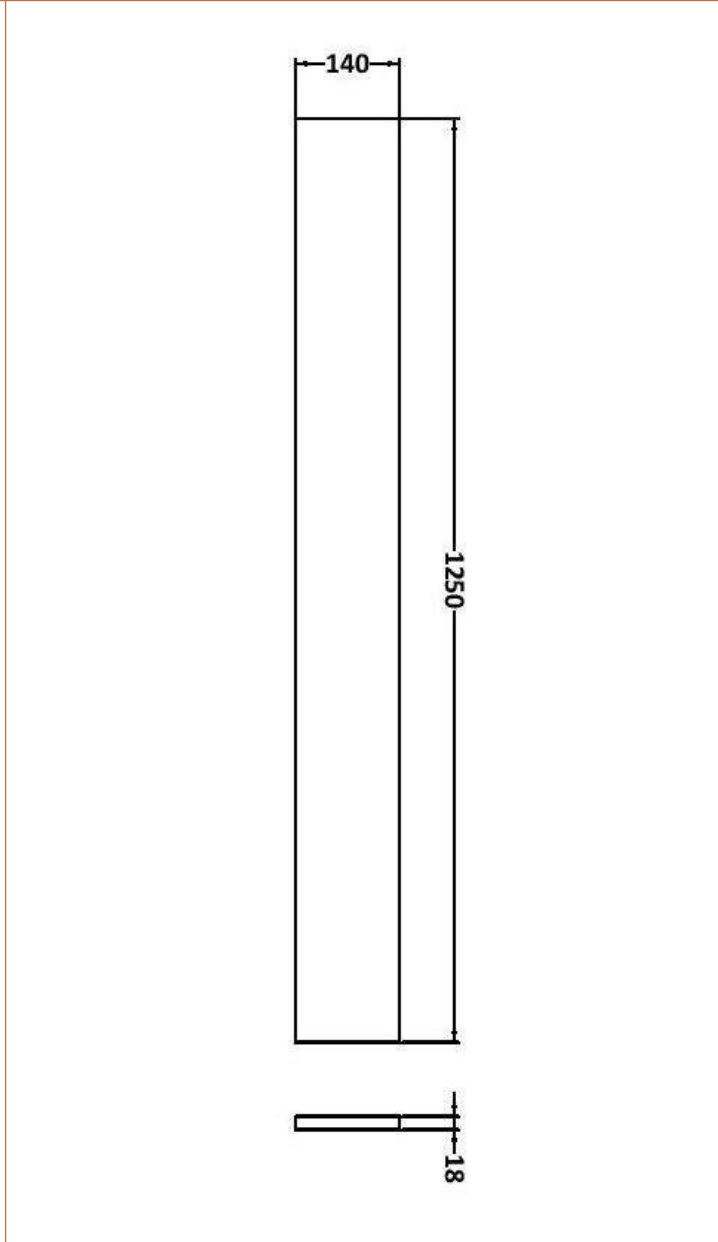

Sales Code: OFF545

Description: 500 Wc Unit (255mm Deep)

Product Dimensions

Height (mm):	864
Width (mm):	500
Depth (mm):	255
Nett Weight (kg):	11.5

Packaging Dimensions

Height (mm):	290
Width (mm):	525
Depth (mm):	875
Gross Weight (kg):	12

Sales Code: PMB513R

Description: 1100 Round S/Recess Polymarble Basin Rh

Product Dimensions

Height (mm):	135
Width (mm):	1103
Depth (mm):	355
Nett Weight (kg):	16

Packaging Dimensions

Height (mm):	190
Width (mm):	420
Depth (mm):	1160
Gross Weight (kg):	16

Basins: Tap Hole: One Taphole Chain Stay Hole: No
Template: Not Required Waste Type Req: Slotted
Overflow Inc: Yes Overflow Cover: Yes
Inner Bowl Depth (mm): 103mm

Sales Code: OFF591

Description: 1.25M Continuous Plinth (1250X140x18mm)

Product Dimensions

Height (mm):	1250
Width (mm):	145
Depth (mm):	18
Nett Weight (kg):	2

Packaging Dimensions

Height (mm):	20
Width (mm):	150
Depth (mm):	1260
Gross Weight (kg):	2

Packaging Data

Box Colour:	Brown Cardboard Box
Box Qty:	1
Label Size:	100 x 50
Label Colour:	White Label
Label Qty:	2