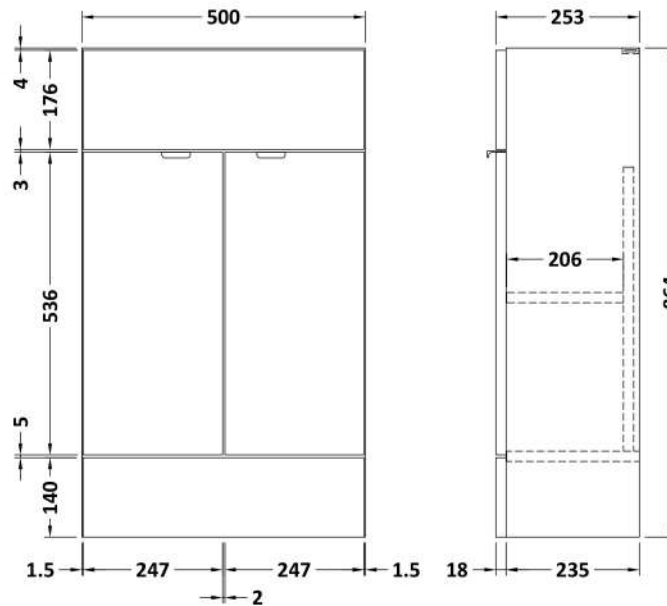

Sales Code: CBI548

Description: 1000 Square Semi Rec Vanity & Wc Unit Lh

Packaging Details

Barcode: 5056211890157

Sales Code: OFF505

Description: 500 Vanity Unit (255mm Deep)

Product Dimensions

Height (mm):	864
Width (mm):	500
Depth (mm):	255
Nett Weight (kg):	15

Packaging Dimensions

Height (mm):	290
Width (mm):	525
Depth (mm):	875
Gross Weight (kg):	15.5

Packaging Data

Box Colour:	Brown Cardboard Box
Box Qty:	1
Label Size:	100 x 50
Label Colour:	White Label
Label Qty:	2

Sales Code: OFF545

Description: 500 Wc Unit (255mm Deep)

Product Dimensions

Height (mm):	864
Width (mm):	500
Depth (mm):	255
Nett Weight (kg):	11.5

Packaging Dimensions

Height (mm):	290
Width (mm):	525
Depth (mm):	875
Gross Weight (kg):	12

Sales Code: PMB612L

Description: 1000 Square S/Recess Polymarble Basin Lh

Product Dimensions

Height (mm):	135
Width (mm):	1003
Depth (mm):	355
Nett Weight (kg):	15

Packaging Dimensions

Height (mm):	190
Width (mm):	420
Depth (mm):	1060
Gross Weight (kg):	15