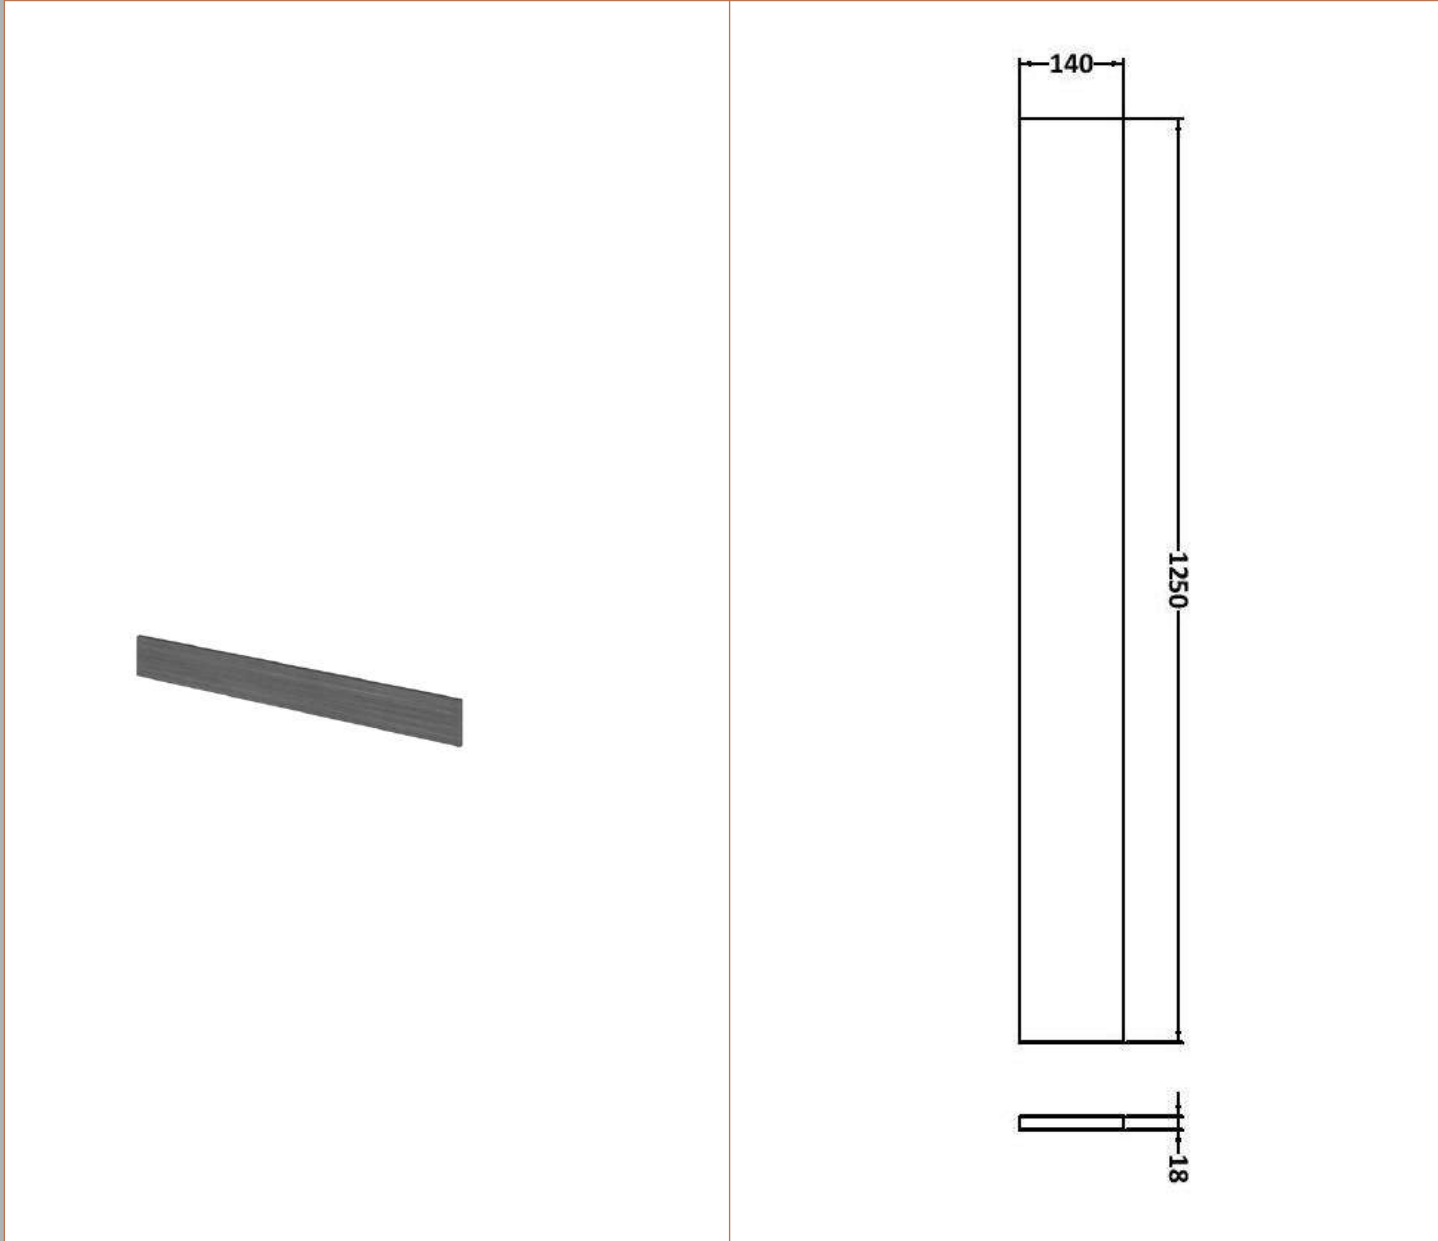

Sales Code: OFF545

Description: 500 Wc Unit (255mm Deep)

Product Dimensions

Height (mm):	864
Width (mm):	500
Depth (mm):	255
Nett Weight (kg):	11.5

Packaging Dimensions

Height (mm):	290
Width (mm):	525
Depth (mm):	875
Gross Weight (kg):	12

Sales Code: PMB612L

Description: 1000 Square S/Recess Polymarble Basin Lh

Product Dimensions

Height (mm):	135
Width (mm):	1003
Depth (mm):	355
Nett Weight (kg):	15

Packaging Dimensions

Height (mm):	190
Width (mm):	420
Depth (mm):	1060
Gross Weight (kg):	15

Basins: Tap Hole: One Taphole Chain Stay Hole: No
 Template: Not Required Waste Type Req: Slotted
 Overflow Inc: Yes Overflow Cover: Yes
 Inner Bowl Depth (mm): 103mm

Sales Code: OFF591

Description: 1.25M Continuous Plinth (1250X140x18mm)