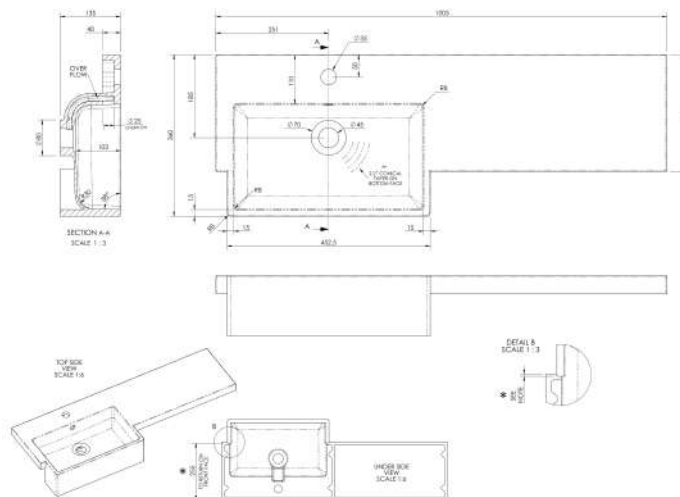

Packaging Dimensions

Height (mm):	290
Width (mm):	525
Depth (mm):	875
Gross Weight (kg):	15.5

Packaging Data

Box Colour:	Brown Cardboard Box
Box Qty:	1
Label Size:	100 x 50
Label Colour:	White Label
Label Qty:	2

Sales Code: OFF545

Description: 500 Wc Unit (255mm Deep)

Product Dimensions

Height (mm):	864
Width (mm):	500
Depth (mm):	255
Nett Weight (kg):	11.5

Packaging Dimensions

Height (mm):	290
Width (mm):	525
Depth (mm):	875
Gross Weight (kg):	12

Packaging Data

Box Colour:	Brown Cardboard Box
Box Qty:	1
Label Size:	100 x 50
Label Colour:	White Label
Label Qty:	2

Outer Box Dimensions (If Applicable)

Height (mm):	
Width (mm):	
Depth (mm):	
Gross Weight (kg):	
Barcode:	5055275820025

Sales Code: PMB612L

Description: 1000 Square S/Recess Polymarble Basin Lh

Product Dimensions

Height (mm):	135
Width (mm):	1003
Depth (mm):	355
Nett Weight (kg):	15

Packaging Dimensions

Height (mm):	190
Width (mm):	420
Depth (mm):	1060
Gross Weight (kg):	15