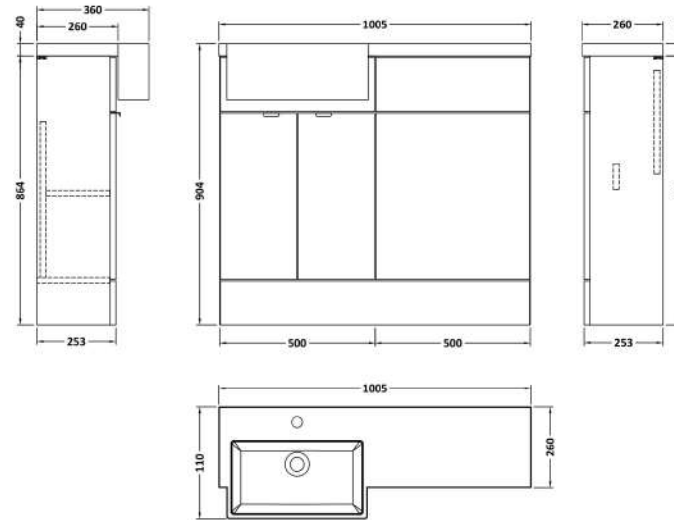

Sales Code: CBI548

Description: 1000 Square Semi Rec Vanity & Wc Unit Lh

Packaging Details

Barcode: 5056211890157

Sales Code: OFF505

Description: 500 Vanity Unit (255mm Deep)

Product Dimensions

Height (mm):	864
Width (mm):	500
Depth (mm):	255
Nett Weight (kg):	15

Packaging Dimensions

Height (mm):	290
Width (mm):	525
Depth (mm):	875
Gross Weight (kg):	15.5

Packaging Data

Box Colour:	Brown Cardboard Box
Box Qty:	1
Label Size:	100 x 50
Label Colour:	White Label
Label Qty:	2

Sales Code: OFF545

Description: 500 Wc Unit (255mm Deep)

Product Dimensions

Height (mm):	864
Width (mm):	500
Depth (mm):	255
Nett Weight (kg):	11.5

Packaging Dimensions

Height (mm):	290
Width (mm):	525
Depth (mm):	875
Gross Weight (kg):	12

Sales Code: PMB612L

Description: 1000 Square S/Recess Polymarble Basin Lh

Product Dimensions

Height (mm):	135
Width (mm):	1003
Depth (mm):	355
Nett Weight (kg):	15

Packaging Dimensions

Height (mm):	190
Width (mm):	420
Depth (mm):	1060
Gross Weight (kg):	15