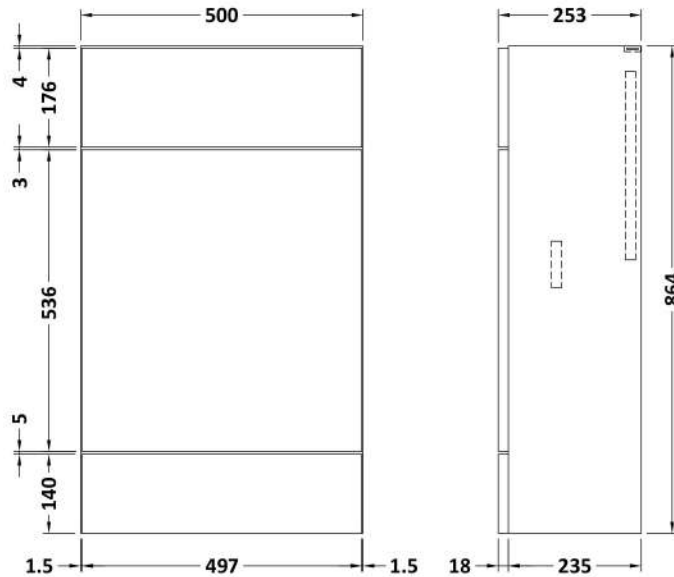

Packaging Dimensions

Height (mm):	290
Width (mm):	525
Depth (mm):	875
Gross Weight (kg):	15.5

Packaging Data

Box Colour:	Brown Cardboard Box
Box Qty:	1
Label Size:	100 x 50
Label Colour:	White Label
Label Qty:	2

Outer Box Dimensions (If Applicable)

Height (mm):	
Width (mm):	
Depth (mm):	
Gross Weight (kg):	
Barcode:	5055275820124

Product Details

Country of Origin:	United Kingdom
Fitting Instruction:	No
CE & UKCA:	N/A
FSC Certified Materials:	Yes
Colour:	Anthracite Woodgrain
Construction Method:	Cam & Wood Dowel
Construction Type:	Rigid
Cabinet Finish:	MFC Textured Woodgrain
Fascia Finish:	MFC Textured Woodgrain
Cabinet Thickness (mm):	18
Fascia Thickness (mm):	18
Drawer Included:	No
Drawer Type:	Not Applicable
No of Shelves:	1
Hinge Type:	95 Degree Clip-On Soft Close
Hinge Included:	Yes
Adjustable Legs:	No
Fixings Included:	Yes
Handle Style:	Contemporary
Waste Shroud:	No
Handle Included:	Yes
Handle Type:	Wrapover

Sales Code: OFF545

Description: 500 Wc Unit (255mm Deep)

Product Dimensions

Height (mm):	864
Width (mm):	500
Depth (mm):	255
Nett Weight (kg):	11.5

Packaging Dimensions

Height (mm):	290
Width (mm):	525
Depth (mm):	875
Gross Weight (kg):	12

Packaging Data

Box Colour:	Brown Cardboard Box
Box Qty:	1
Label Size:	100 x 50
Label Colour:	White Label
Label Qty:	2

Outer Box Dimensions (If Applicable)

Height (mm):	
Width (mm):	
Depth (mm):	
Gross Weight (kg):	
Barcode:	5055275820025