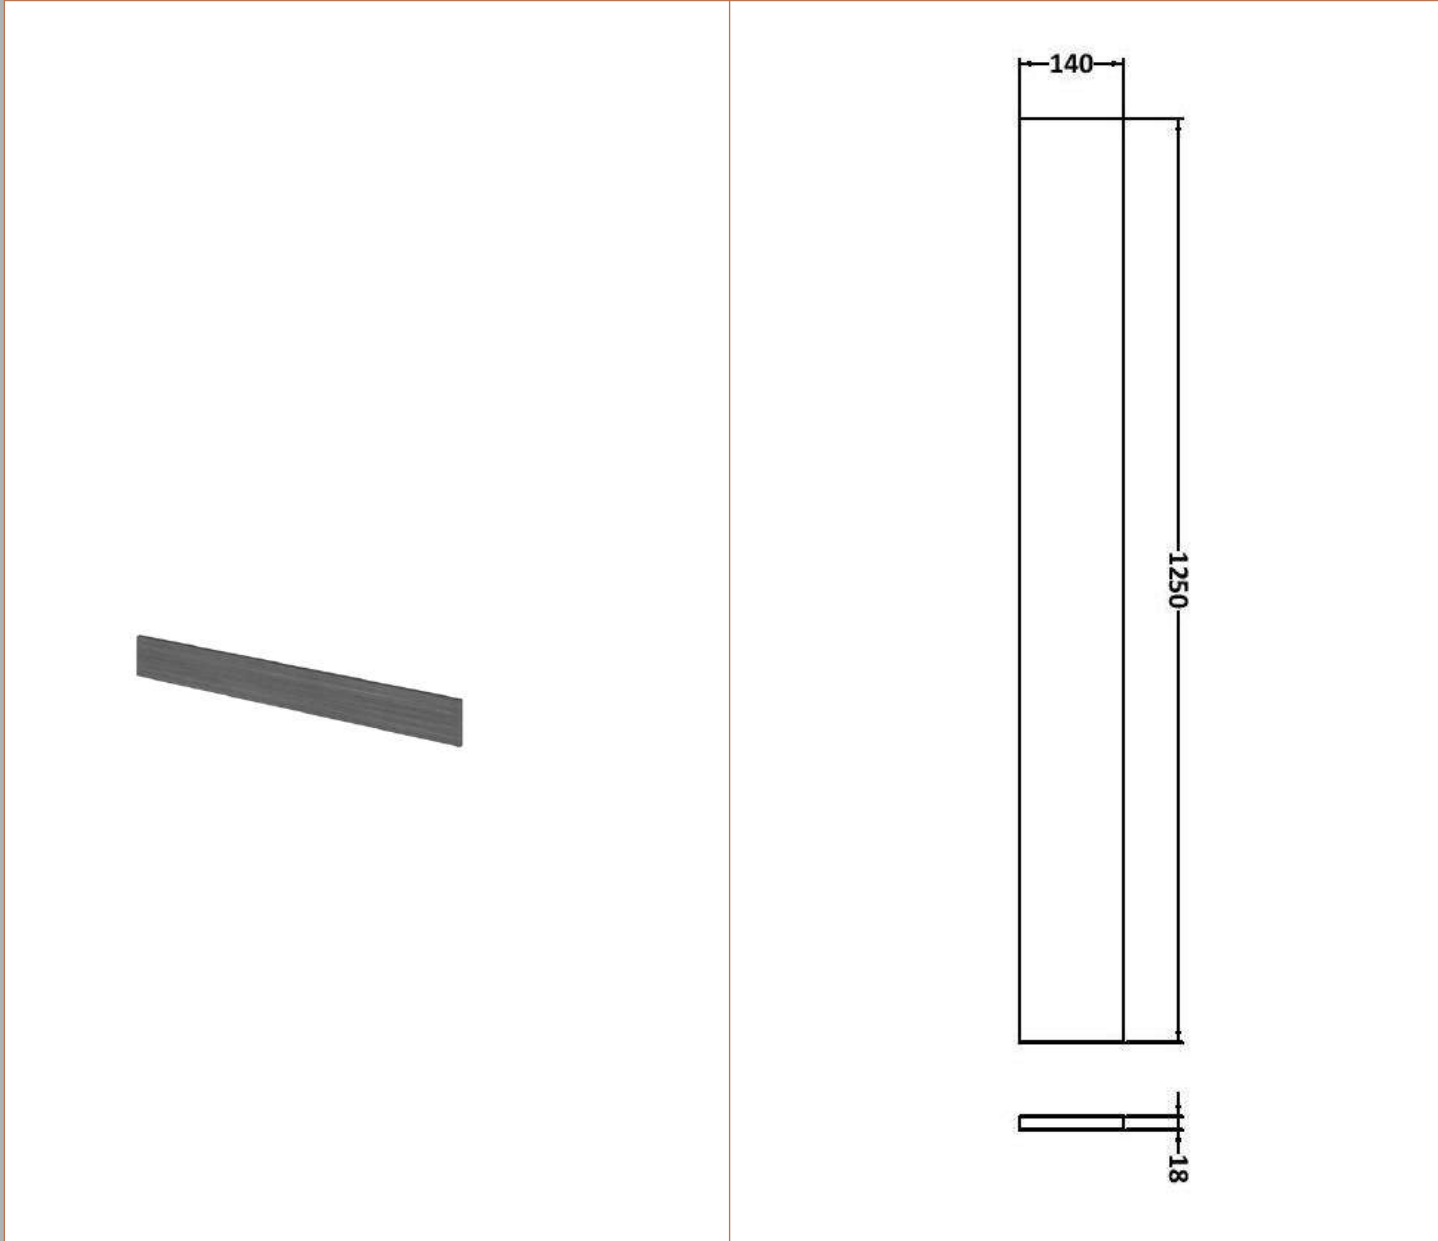

Sales Code: OFF545

Description: 500 Wc Unit (255mm Deep)

Product Dimensions

Height (mm):	864
Width (mm):	500
Depth (mm):	255
Nett Weight (kg):	11.5

Packaging Dimensions

Height (mm):	290
Width (mm):	525
Depth (mm):	875
Gross Weight (kg):	12

Sales Code: PMB612R

Description: 1000 Square S/Recess Polymarble Basin Rh

Product Dimensions

Height (mm):	135
Width (mm):	1003
Depth (mm):	355
Nett Weight (kg):	15

Packaging Dimensions

Height (mm):	190
Width (mm):	420
Depth (mm):	1060
Gross Weight (kg):	15

Basins: Tap Hole: One Taphole Chain Stay Hole: No
 Template: Not Required Waste Type Req: Slotted
 Overflow Inc: Yes Overflow Cover: Yes
 Inner Bowl Depth (mm): 103mm

Sales Code: OFF591

Description: 1.25M Continuous Plinth (1250X140x18mm)