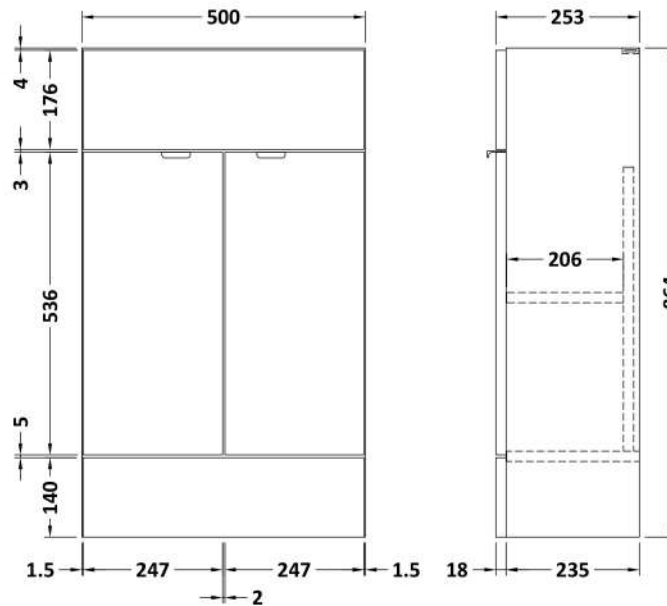

Sales Code: CBI549

Description: 1000 Square Semi Rec Vanity & Wc Unit Rh

Packaging Details

Barcode: 5056211890164

Sales Code: OFF505

Description: 500 Vanity Unit (255mm Deep)

Product Dimensions

Height (mm):	864
Width (mm):	500
Depth (mm):	255
Nett Weight (kg):	15

Packaging Dimensions

Height (mm):	290
Width (mm):	525
Depth (mm):	875
Gross Weight (kg):	15.5

Packaging Data

Box Colour:	Brown Cardboard Box
Box Qty:	1
Label Size:	100 x 50
Label Colour:	White Label
Label Qty:	2

Sales Code: OFF545

Description: 500 Wc Unit (255mm Deep)

Product Dimensions

Height (mm):	864
Width (mm):	500
Depth (mm):	255
Nett Weight (kg):	11.5

Packaging Dimensions

Height (mm):	290
Width (mm):	525
Depth (mm):	875
Gross Weight (kg):	12

Packaging Data

Box Colour:	Brown Cardboard Box
Box Qty:	1
Label Size:	100 x 50
Label Colour:	White Label
Label Qty:	2

Outer Box Dimensions (If Applicable)

Height (mm):	
Width (mm):	
Depth (mm):	
Gross Weight (kg):	
Barcode:	5055275820025