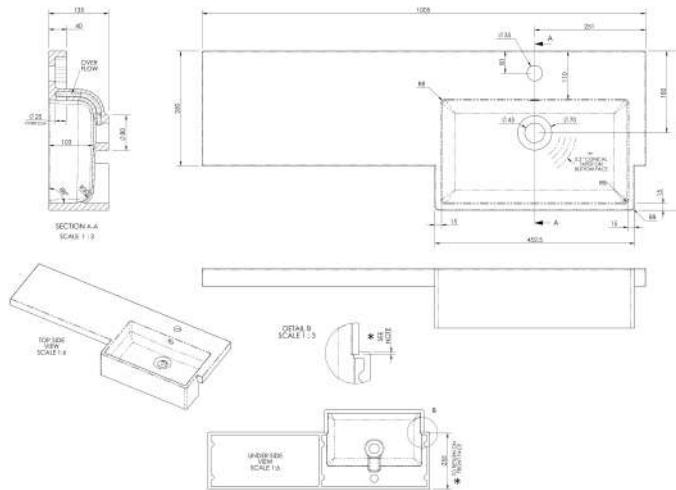

Packaging Dimensions

Height (mm):	290
Width (mm):	525
Depth (mm):	875
Gross Weight (kg):	15.5

Packaging Data

Box Colour:	Brown Cardboard Box
Box Qty:	1
Label Size:	100 x 50
Label Colour:	White Label
Label Qty:	2

Sales Code: OFF545

Description: 500 Wc Unit (255mm Deep)

Product Dimensions

Height (mm):	864
Width (mm):	500
Depth (mm):	255
Nett Weight (kg):	11.5

Packaging Dimensions

Height (mm):	290
Width (mm):	525
Depth (mm):	875
Gross Weight (kg):	12

Packaging Data

Box Colour:	Brown Cardboard Box
Box Qty:	1
Label Size:	100 x 50
Label Colour:	White Label
Label Qty:	2

Outer Box Dimensions (If Applicable)

Height (mm):	
Width (mm):	
Depth (mm):	
Gross Weight (kg):	
Barcode:	5055275820025

Sales Code: PMB612R

Description: 1000 Square S/Recess Polymarble Basin Rh

Product Dimensions

Height (mm):	135
Width (mm):	1003
Depth (mm):	355
Nett Weight (kg):	15

Packaging Dimensions

Height (mm):	190
Width (mm):	420
Depth (mm):	1060
Gross Weight (kg):	15