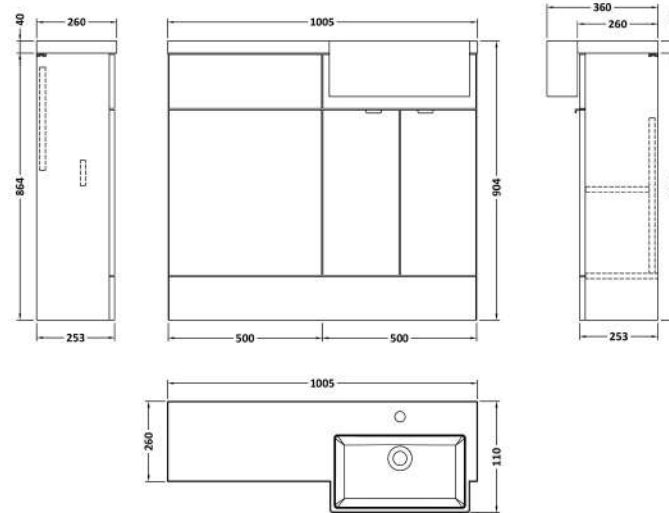

Sales Code: CBI549

Description: 1000 Square Semi Rec Vanity & Wc Unit Rh

Packaging Details

Barcode: 5056211890164

Sales Code: OFF505

Description: 500 Vanity Unit (255mm Deep)

Product Dimensions

Height (mm):	864
Width (mm):	500
Depth (mm):	255
Nett Weight (kg):	15

Packaging Dimensions

Height (mm):	290
Width (mm):	525
Depth (mm):	875
Gross Weight (kg):	15.5

Packaging Data

Box Colour:	Brown Cardboard Box
Box Qty:	1
Label Size:	100 x 50
Label Colour:	White Label
Label Qty:	2

Sales Code: OFF545

Description: 500 Wc Unit (255mm Deep)

Product Dimensions

Height (mm):	864
Width (mm):	500
Depth (mm):	255
Nett Weight (kg):	11.5

Packaging Dimensions

Height (mm):	290
Width (mm):	525
Depth (mm):	875
Gross Weight (kg):	12

Sales Code: PMB612R

Description: 1000 Square S/Recess Polymarble Basin Rh

Product Dimensions

Height (mm):	135
Width (mm):	1003
Depth (mm):	355
Nett Weight (kg):	15

Packaging Dimensions

Height (mm):	190
Width (mm):	420
Depth (mm):	1060
Gross Weight (kg):	15