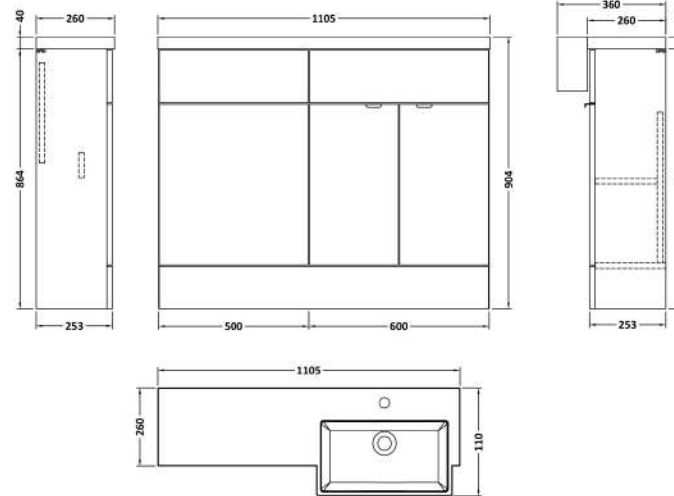

Sales Code: CBI551

Description: 1100 Square Semi Rec Vanity & Wc Unit Rh

Packaging Details

Barcode: 5056211890188