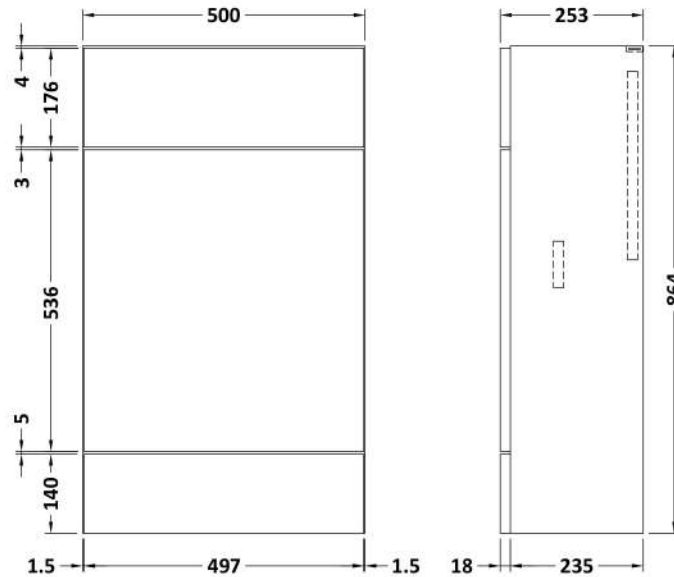

### Product Dimensions

Height (mm):	864
Width (mm):	600
Depth (mm):	255
Nett Weight (kg):	17

### Packaging Dimensions

Height (mm):	290
Width (mm):	625
Depth (mm):	875
Gross Weight (kg):	17.5

### Outer Box Dimensions (If Applicable)

Height (mm):	
Width (mm):	
Depth (mm):	
Gross Weight (kg):	
Barcode:	5055275820148

### Product Dimensions

Height (mm):	864
Width (mm):	500
Depth (mm):	255
Nett Weight (kg):	11.5