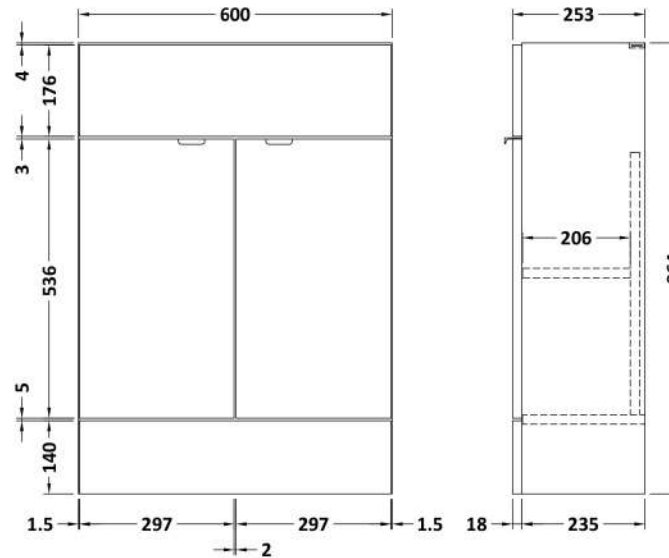

### Product Dimensions

Height (mm):	864
Width (mm):	600
Depth (mm):	255
Nett Weight (kg):	17

### Packaging Dimensions

Height (mm):	290
Width (mm):	625
Depth (mm):	875
Gross Weight (kg):	17.5

### Product Dimensions

Height (mm):	864
Width (mm):	500
Depth (mm):	255
Nett Weight (kg):	11.5

### Packaging Dimensions

Height (mm):	290
Width (mm):	525
Depth (mm):	875
Gross Weight (kg):	12