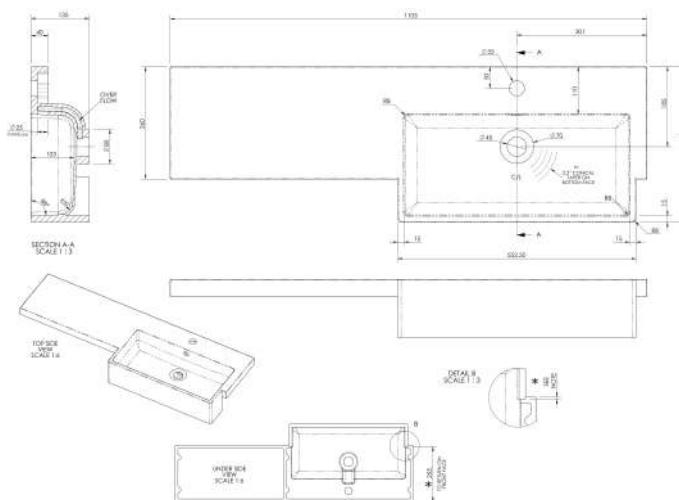

### Outer Box Dimensions (If Applicable)

Height (mm):	
Width (mm):	
Depth (mm):	
Gross Weight (kg):	
Barcode:	5055275820148

### Packaging Dimensions

Height (mm):	290
Width (mm):	525
Depth (mm):	875
Gross Weight (kg):	12

### Outer Box Dimensions (If Applicable)

Height (mm):	
Width (mm):	
Depth (mm):	
Gross Weight (kg):	
Barcode:	5055275820025

### Product Dimensions

Height (mm):	135
Width (mm):	1103
Depth (mm):	355
Nett Weight (kg):	16