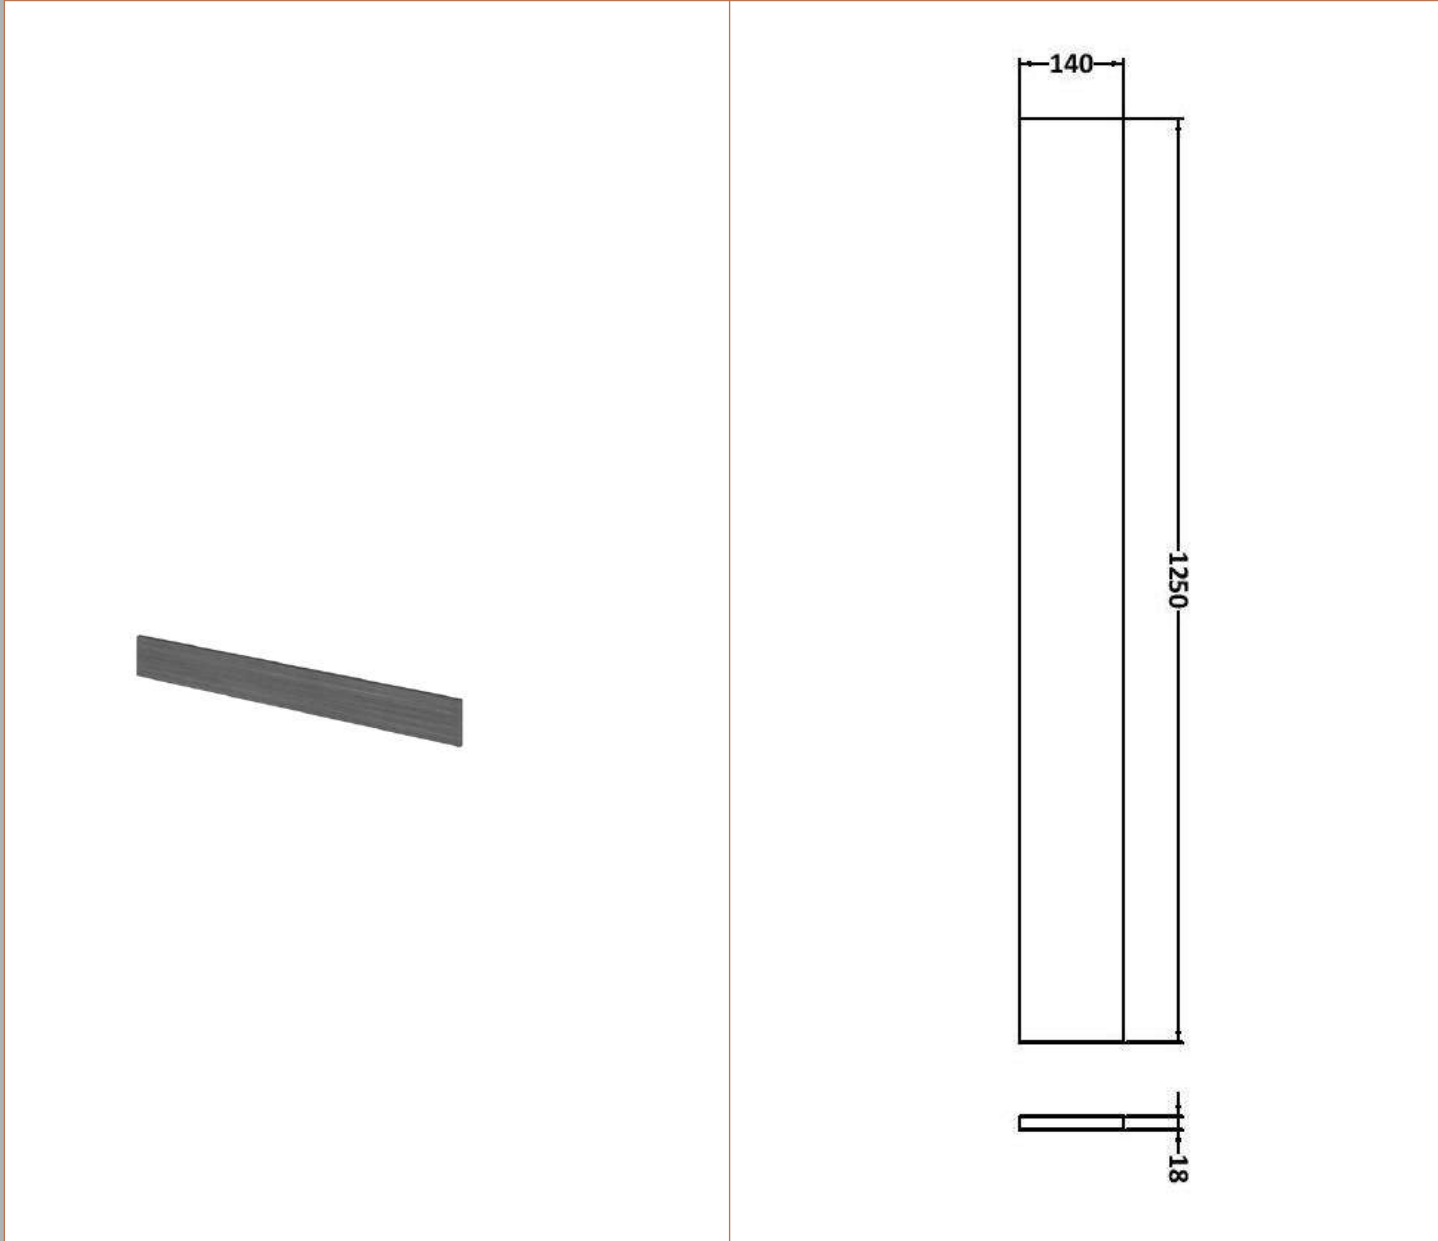

### Product Dimensions

Height (mm):	864
Width (mm):	600
Depth (mm):	255
Nett Weight (kg):	17

### Product Dimensions

Height (mm):	135
Width (mm):	1103
Depth (mm):	355
Nett Weight (kg):	16

### Outer Box Dimensions (If Applicable)

Height (mm):	
Width (mm):	
Depth (mm):	
Gross Weight (kg):	
Barcode:	5056211879039

**Product Dimensions**

Height (mm):	1250
Width (mm):	145
Depth (mm):	18
Nett Weight (kg):	2

**Packaging Dimensions**

Height (mm):	20
Width (mm):	150
Depth (mm):	1260
Gross Weight (kg):	2

**Packaging Data**