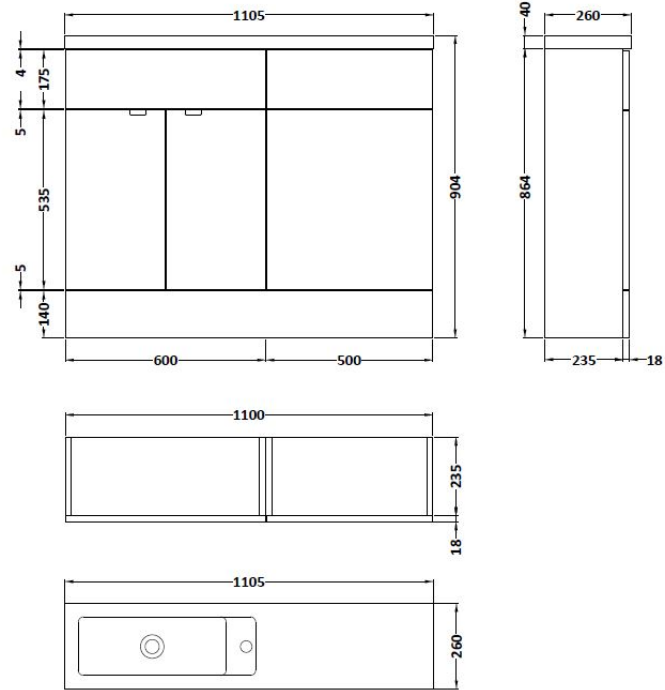

Sales Code: CBI601

Description: 1100mm Combination - Compact

Packaging Details

Barcode: 5055275887875