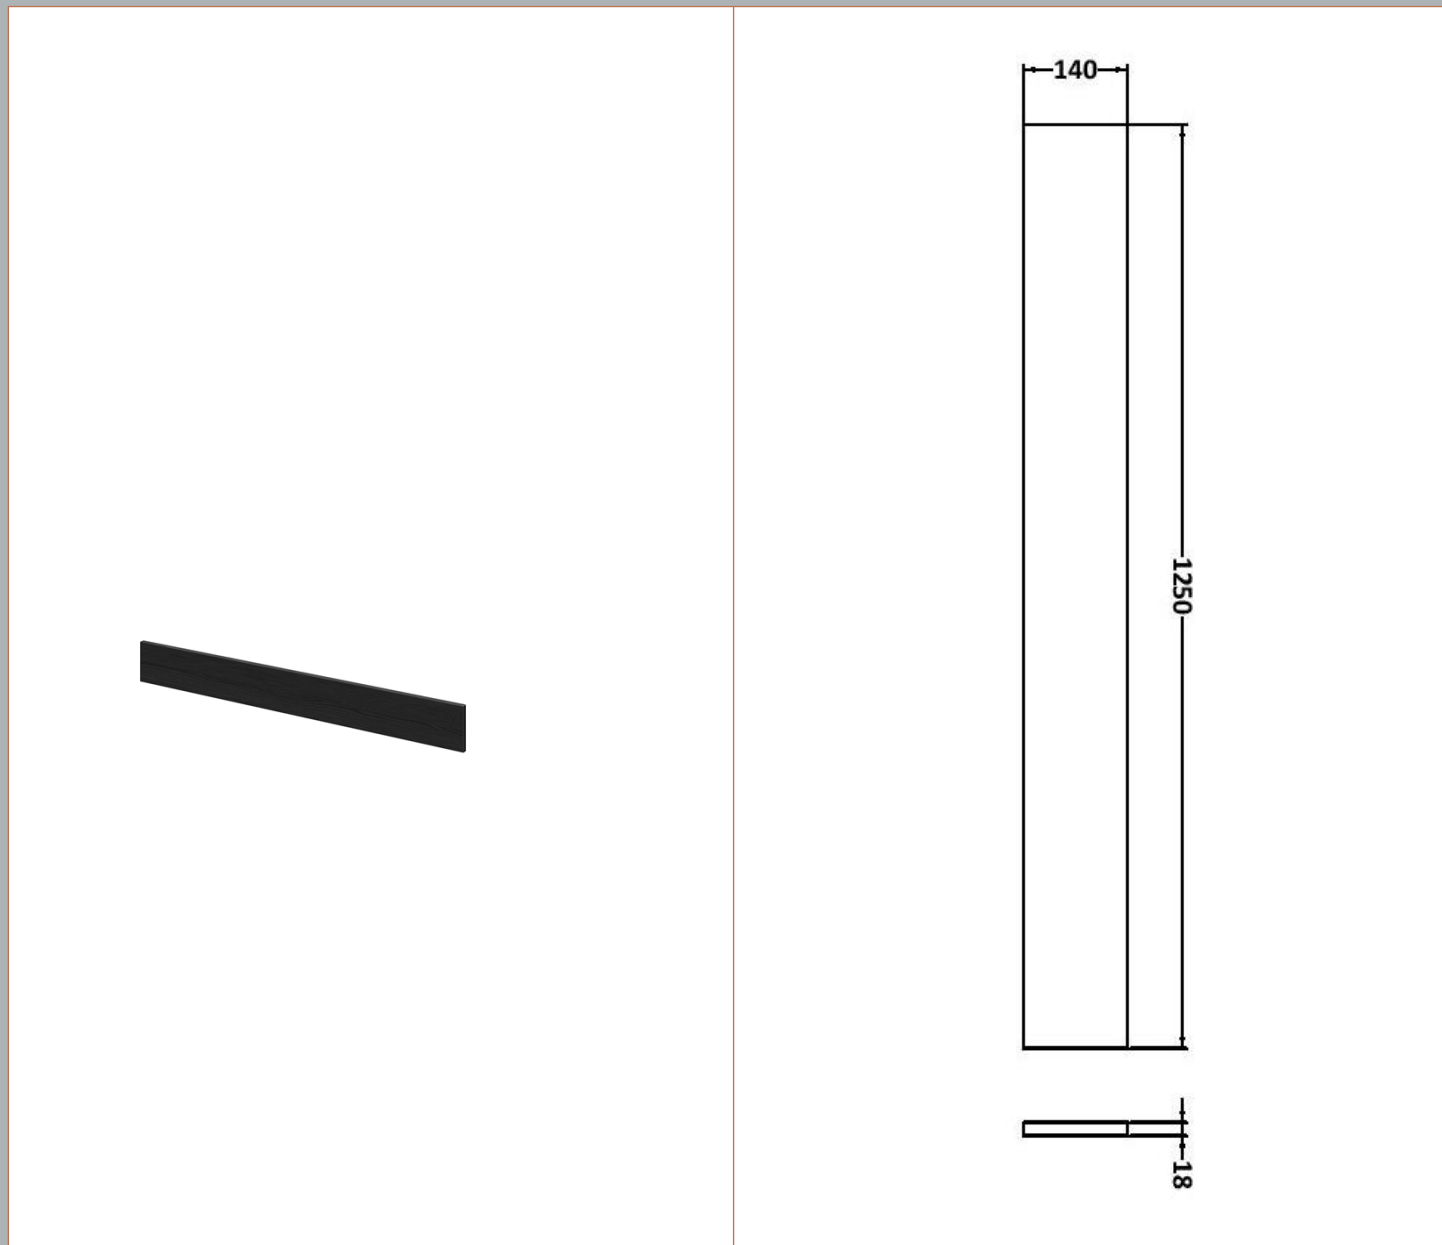

### Product Dimensions

Height (mm):	864
Width (mm):	600
Depth (mm):	255
Nett Weight (kg):	17

### Product Dimensions

Height (mm):	864
Width (mm):	500
Depth (mm):	255
Nett Weight (kg):	11.5

### Outer Box Dimensions (If Applicable)

Height (mm):	
Width (mm):	
Depth (mm):	
Gross Weight (kg):	
Barcode:	5055275816813

### Product Dimensions

Height (mm):	1250
Width (mm):	145
Depth (mm):	18
Nett Weight (kg):	2