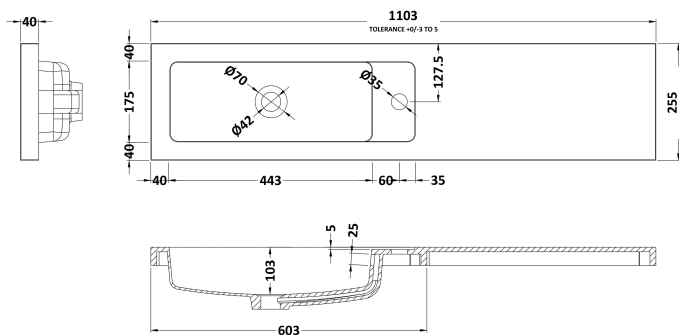

### Outer Box Dimensions (If Applicable)

Height (mm):	
Width (mm):	
Depth (mm):	
Gross Weight (kg):	
Barcode:	5055275817285

### Product Dimensions

Height (mm):	1250
Width (mm):	145
Depth (mm):	18
Nett Weight (kg):	2

### Outer Box Dimensions (If Applicable)

Height (mm):	
Width (mm):	
Depth (mm):	
Gross Weight (kg):	
Barcode:	5055275828403

### Product Dimensions

Height (mm):	135
Width (mm):	1103
Depth (mm):	255
Nett Weight (kg):	13