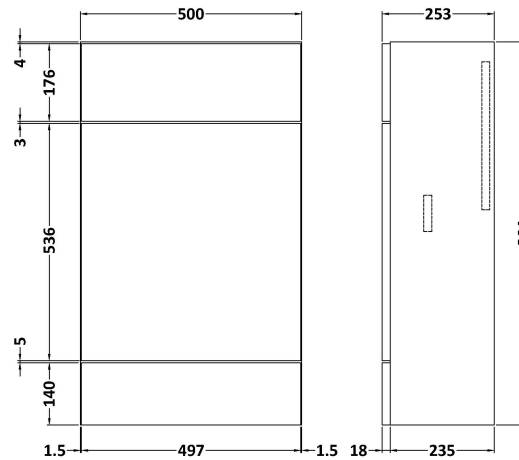

### Product Dimensions

Height (mm):	864
Width (mm):	600
Depth (mm):	255
Nett Weight (kg):	17

### Packaging Dimensions

Height (mm):	290
Width (mm):	625
Depth (mm):	875
Gross Weight (kg):	17.5

### Outer Box Dimensions (If Applicable)

Height (mm):	
Width (mm):	
Depth (mm):	
Gross Weight (kg):	
Barcode:	5055275817285

### Product Dimensions

Height (mm):	864
Width (mm):	500
Depth (mm):	255
Nett Weight (kg):	11.5