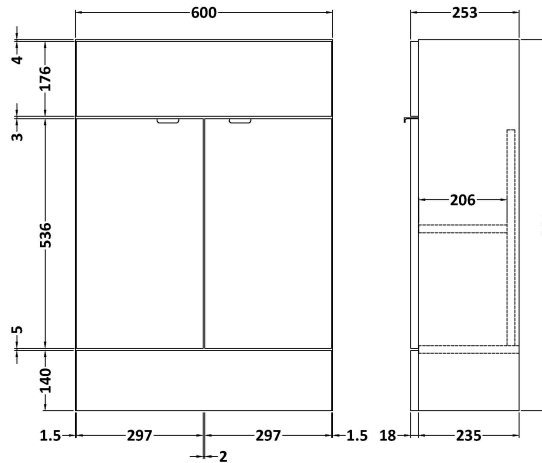

### Product Dimensions

Height (mm):	864
Width (mm):	600
Depth (mm):	255
Nett Weight (kg):	17

### Packaging Dimensions

Height (mm):	290
Width (mm):	625
Depth (mm):	875
Gross Weight (kg):	17.5

### Product Dimensions

Height (mm):	864
Width (mm):	500
Depth (mm):	255
Nett Weight (kg):	11.5

### Packaging Dimensions

Height (mm):	290
Width (mm):	525
Depth (mm):	875
Gross Weight (kg):	12