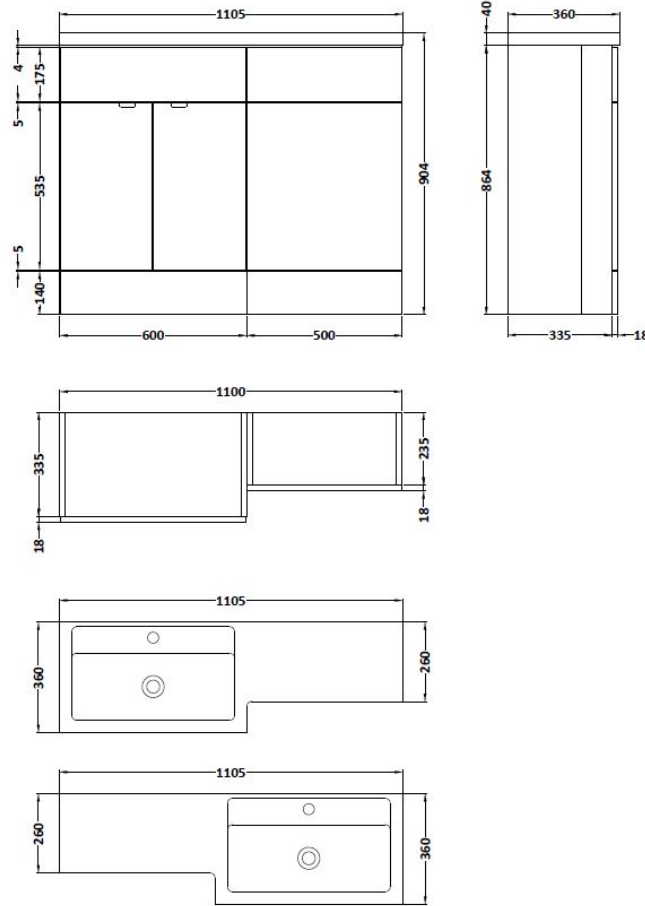

Sales Code: CBI602

Description: 1100mm Combination - Fd - Lh

Packaging Details

Barcode: 5055275887882