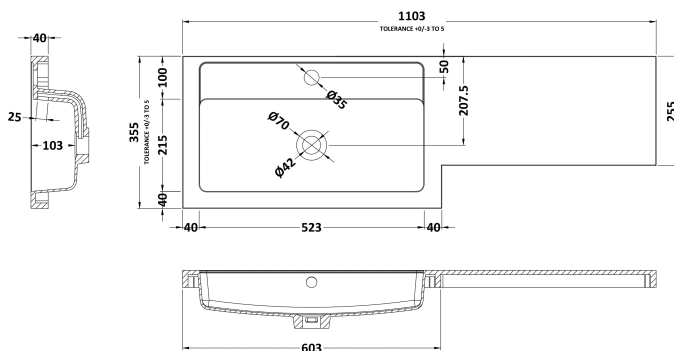

### Product Dimensions

Height (mm):	864
Width (mm):	500
Depth (mm):	255
Nett Weight (kg):	11.5

### Packaging Dimensions

Height (mm):	290
Width (mm):	525
Depth (mm):	875
Gross Weight (kg):	12

### Outer Box Dimensions (If Applicable)

Height (mm):	
Width (mm):	
Depth (mm):	
Gross Weight (kg):	
Barcode:	5055275816813

### Product Dimensions

Height (mm):	135
Width (mm):	1103
Depth (mm):	355
Nett Weight (kg):	16