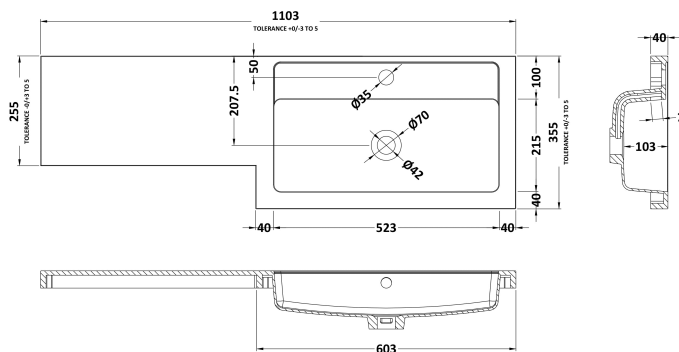

### Product Dimensions

Height (mm):	864
Width (mm):	500
Depth (mm):	255
Nett Weight (kg):	11.5

### Packaging Dimensions

Height (mm):	290
Width (mm):	525
Depth (mm):	875
Gross Weight (kg):	12

### Outer Box Dimensions (If Applicable)

Height (mm):	
Width (mm):	
Depth (mm):	
Gross Weight (kg):	
Barcode:	5055275816813

**Sales Code:** PMB413R

**Description:** 1100 L Shaped Polymarble Basin Rh

**Product Dimensions**

Height (mm):	135
Width (mm):	1103
Depth (mm):	355
Nett Weight (kg):	16

**Packaging Dimensions**

Height (mm):	190
Width (mm):	420
Depth (mm):	1160
Gross Weight (kg):	16