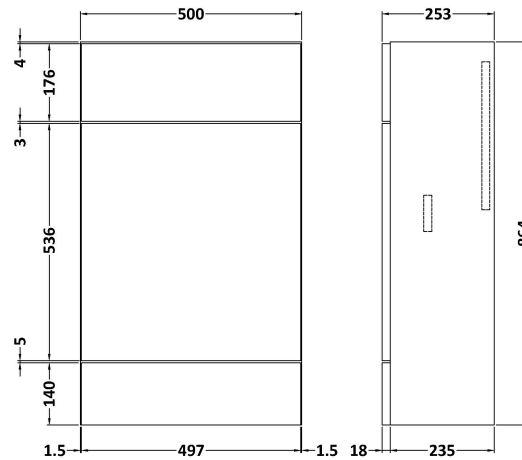

### Product Dimensions

Height (mm):	864
Width (mm):	600
Depth (mm):	355
Nett Weight (kg):	20.5

### Outer Box Dimensions (If Applicable)

Height (mm):	
Width (mm):	
Depth (mm):	
Gross Weight (kg):	
Barcode:	5055275817452

### Product Dimensions

Height (mm):	864
Width (mm):	500
Depth (mm):	255
Nett Weight (kg):	11.5

### Packaging Dimensions

Height (mm):	290
Width (mm):	525
Depth (mm):	875
Gross Weight (kg):	12