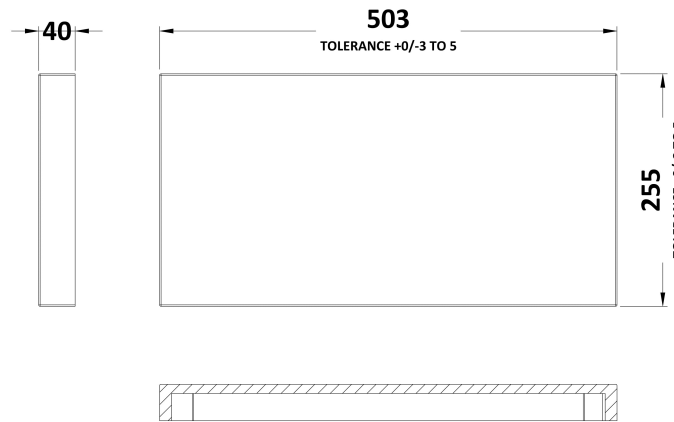

Packaging Dimensions

Height (mm):	290
Width (mm):	525
Depth (mm):	875
Gross Weight (kg):	12

Packaging Data

Box Colour:	Brown Cardboard Box
Box Qty:	1
Label Size:	100 x 50
Label Colour:	White Label
Label Qty:	2

Outer Box Dimensions (If Applicable)

Height (mm):	
Width (mm):	
Depth (mm):	
Gross Weight (kg):	
Barcode:	5055275816813

Product Details

Country of Origin:	United Kingdom
Fitting Instruction:	No
CE Certification:	N/A
FSC Certified Materials:	Yes
Colour:	Hacienda Black
Construction Method:	Cam & Wood Dowel
Construction Type:	Rigid
Cabinet Finish:	MFC Textured Woodgrain
Fascia Finish:	MFC Textured Woodgrain
Cabinet Thickness (mm):	18
Fascia Thickness (mm):	18
Drawer Included:	No
Drawer Type:	Not Applicable
No of Shelves:	0
Hinge Type:	Not Applicable
Hinge Included:	No
Adjustable Legs:	No
Fixings Included:	Yes
Handle Style:	Not Applicable
Waste Shroud:	No
Handle Included:	No
Handle Type:	Not Applicable

Sales Code: PMB442

Description: 500 Wc Unit Top 500X255

Product Dimensions

Height (mm):	40
Width (mm):	503
Depth (mm):	255
Nett Weight (kg):	5

Packaging Dimensions

Height (mm):	90
Width (mm):	335
Depth (mm):	555
Gross Weight (kg):	5

Packaging Data

Box Colour:	Brown Cardboard Box - Printed
Box Qty:	1
Label Size:	100 x 50
Label Colour:	White Label
Label Qty:	2

Outer Box Dimensions (If Applicable)

Height (mm):	
Width (mm):	
Depth (mm):	
Gross Weight (kg):	
Barcode:	5055275812396