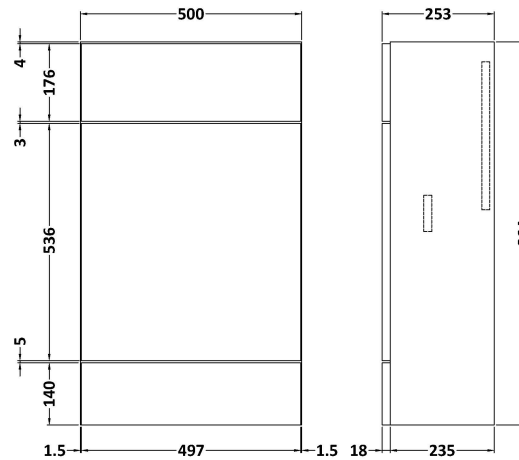

Sales Code: CBI604

Description: 500mm Compact Wc Unit & Polymarble Top

Packaging Details

Barcode: 5055275887905

Sales Code: OFF645

Description: 500 Wc Unit (255mm Deep)

Product Dimensions

Height (mm):	864
Width (mm):	500
Depth (mm):	255
Nett Weight (kg):	11.5

Packaging Dimensions

Height (mm):	290
Width (mm):	525
Depth (mm):	875
Gross Weight (kg):	12

Packaging Data

Box Colour:	Brown Cardboard Box
Box Qty:	1
Label Size:	100 x 50
Label Colour:	White Label
Label Qty:	2

Sales Code: PMB442

Description: 500 Wc Unit Top 500X255

Product Dimensions

Height (mm):	40
Width (mm):	503
Depth (mm):	255
Nett Weight (kg):	5

Packaging Dimensions

Height (mm):	90
Width (mm):	335
Depth (mm):	555
Gross Weight (kg):	5

Packaging Data

Box Colour:	Brown Cardboard Box - Printed
Box Qty:	1
Label Size:	100 x 50
Label Colour:	White Label
Label Qty:	2

Outer Box Dimensions (If Applicable)

Height (mm):	
Width (mm):	
Depth (mm):	
Gross Weight (kg):	
Barcode:	5055275812396