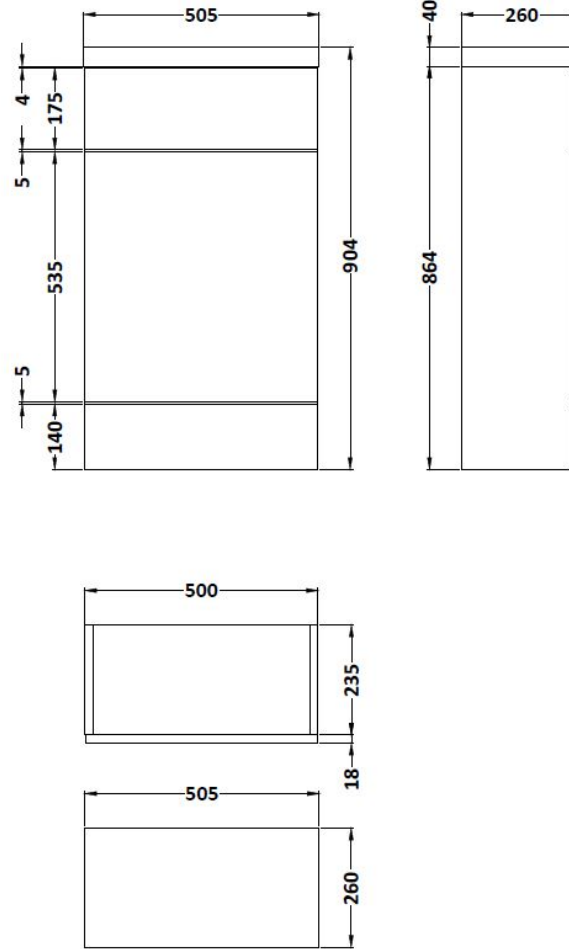

Sales Code: CBI604

Description: 500mm Compact Wc Unit & Polymarble Top

Packaging Details

Barcode: 5055275887905

Sales Code: OFF645

Description: 500 Wc Unit (255mm Deep)

Product Dimensions

Height (mm):	864
Width (mm):	500
Depth (mm):	255
Nett Weight (kg):	11.5

Packaging Dimensions

Height (mm):	290
Width (mm):	525
Depth (mm):	875
Gross Weight (kg):	12

Packaging Data

Box Colour:	Brown Cardboard Box
Box Qty:	1
Label Size:	100 x 50
Label Colour:	White Label
Label Qty:	2

Outer Box Dimensions (If Applicable)

Height (mm):	
Width (mm):	
Depth (mm):	
Gross Weight (kg):	
Barcode:	5055275816813

Product Details

Country of Origin:	United Kingdom
Fitting Instruction:	No
CE Certification:	N/A
FSC Certified Materials:	Yes
Colour:	Hacienda Black
Construction Method:	Cam & Wood Dowel
Construction Type:	Rigid
Cabinet Finish:	MFC Textured Woodgrain
Fascia Finish:	MFC Textured Woodgrain
Cabinet Thickness (mm):	18
Fascia Thickness (mm):	18
Drawer Included:	No
Drawer Type:	Not Applicable
No of Shelves:	0
Hinge Type:	Not Applicable
Hinge Included:	No
Adjustable Legs:	No
Fixings Included:	Yes
Handle Style:	Not Applicable
Waste Shroud:	No
Handle Included:	No
Handle Type:	Not Applicable

Sales Code: PMB442

Description: 500 Wc Unit Top 500X255

Product Dimensions

Height (mm):	40
Width (mm):	503
Depth (mm):	255
Nett Weight (kg):	5

Packaging Dimensions

Height (mm):	90
Width (mm):	335
Depth (mm):	555
Gross Weight (kg):	5