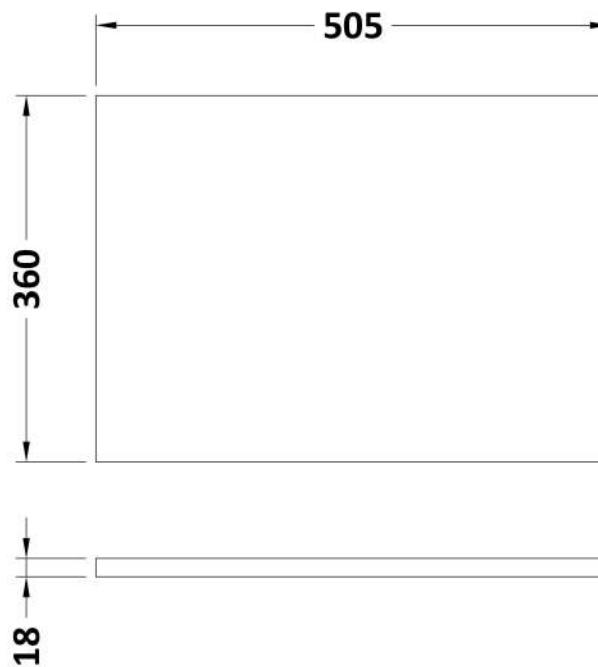

### Product Dimensions

Height (mm):	864
Width (mm):	500
Depth (mm):	355
Nett Weight (kg):	14

### Packaging Dimensions

Height (mm):	375
Width (mm):	520
Depth (mm):	900
Gross Weight (kg):	14.5

### Outer Box Dimensions (If Applicable)

Height (mm):	
Width (mm):	
Depth (mm):	
Gross Weight (kg):	
Barcode:	5055275820278

### Product Dimensions

Height (mm):	18
Width (mm):	505
Depth (mm):	360
Nett Weight (kg):	2