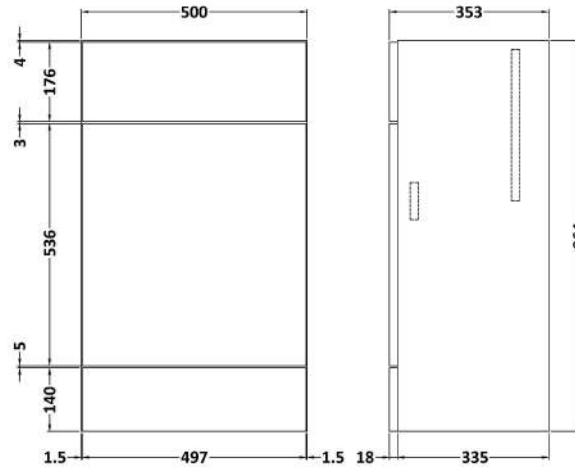

### Product Dimensions

Height (mm):	864
Width (mm):	500
Depth (mm):	355
Nett Weight (kg):	14

### Packaging Dimensions

Height (mm):	375
Width (mm):	520
Depth (mm):	900
Gross Weight (kg):	14.5

### Product Dimensions

Height (mm):	18
Width (mm):	505
Depth (mm):	360
Nett Weight (kg):	2

### Packaging Dimensions

Height (mm):	25
Width (mm):	525
Depth (mm):	380
Gross Weight (kg):	2