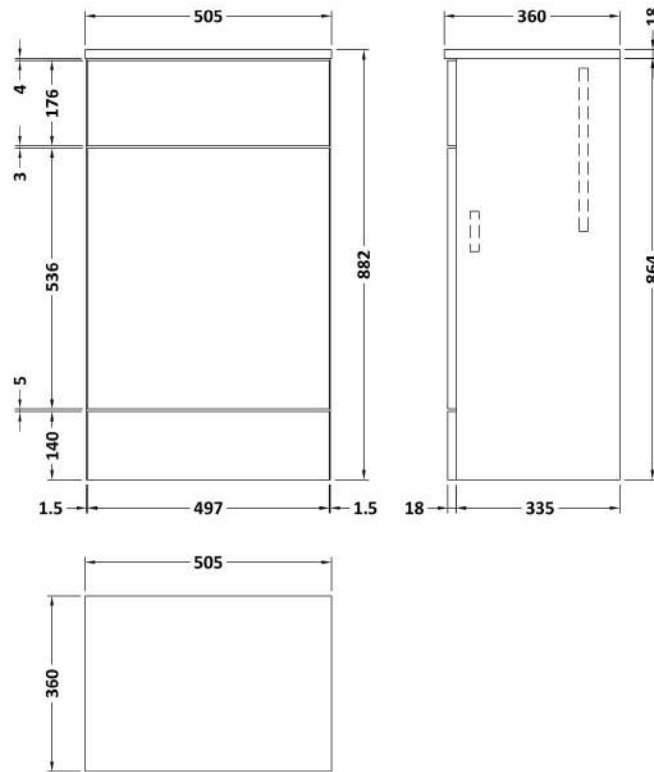

Sales Code: CBI605A

Description: 500 Wc Unit (355mm Deep)

Packaging Details

Barcode: 5056462603285