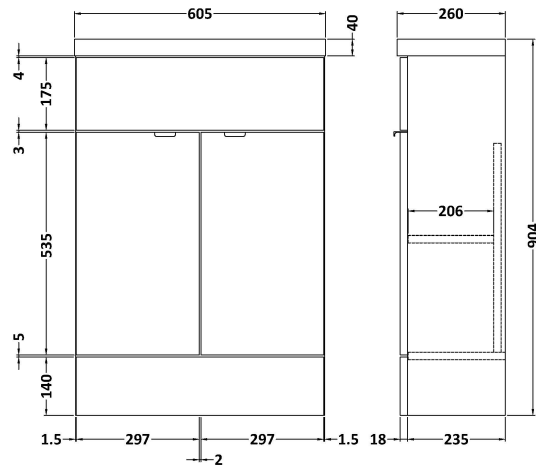

Sales Code: CBI606

Description: 600mm Compact Vanity Unit & Basin

Packaging Details

Barcode: 5055275887929