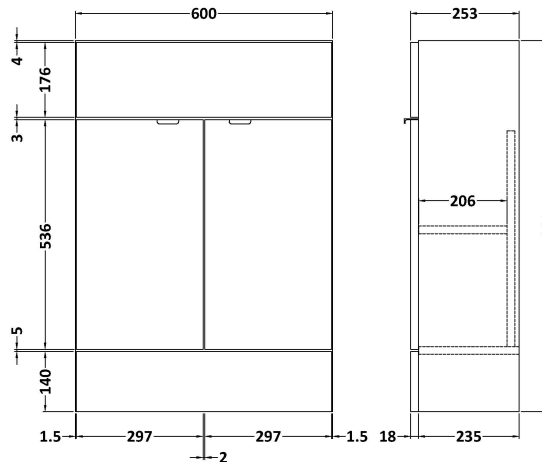

### Product Dimensions

Height (mm):	864
Width (mm):	600
Depth (mm):	255
Nett Weight (kg):	17

### Packaging Dimensions

Height (mm):	290
Width (mm):	625
Depth (mm):	875
Gross Weight (kg):	17.5

### Outer Box Dimensions (If Applicable)

Height (mm):	
Width (mm):	
Depth (mm):	
Gross Weight (kg):	
Barcode:	5055275817285

Sales Code: PMB303

Description: 600 Side Tap Basin 1Th (602.5X255x40)

**Product Dimensions**

Height (mm):	255
Width (mm):	603
Depth (mm):	135
Nett Weight (kg):	9

**Packaging Dimensions**

Height (mm):	305
Width (mm):	205
Depth (mm):	655
Gross Weight (kg):	9