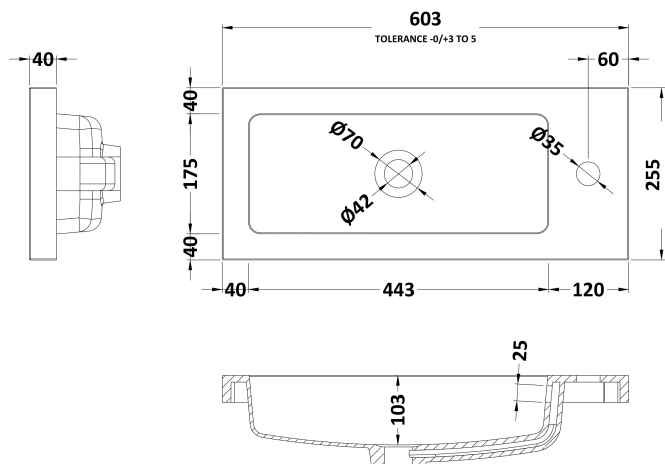

### Product Dimensions

Height (mm):	864
Width (mm):	600
Depth (mm):	255
Nett Weight (kg):	17

### Packaging Dimensions

Height (mm):	290
Width (mm):	625
Depth (mm):	875
Gross Weight (kg):	17.5

### Outer Box Dimensions (If Applicable)

Height (mm):	
Width (mm):	
Depth (mm):	
Gross Weight (kg):	
Barcode:	5055275817285

Sales Code: PMB303

Description: 600 Side Tap Basin 1Th (602.5X255x40)

**Product Dimensions**

Height (mm):	255
Width (mm):	603
Depth (mm):	135
Nett Weight (kg):	9

**Packaging Dimensions**

Height (mm):	305
Width (mm):	205
Depth (mm):	655
Gross Weight (kg):	9