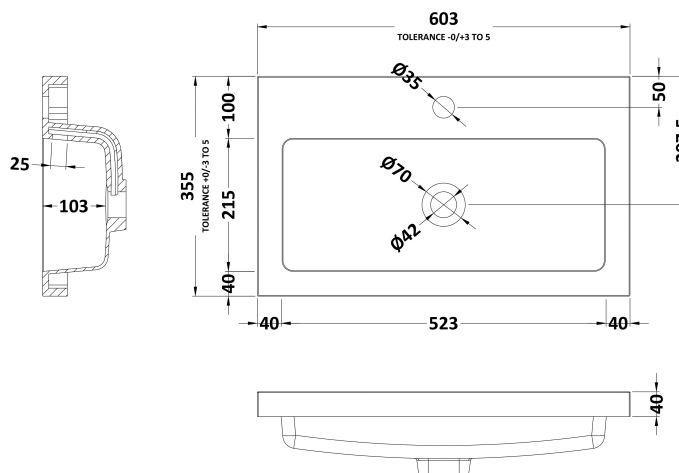

### Product Dimensions

Height (mm):	864
Width (mm):	600
Depth (mm):	355
Nett Weight (kg):	20.5

### Packaging Dimensions

Height (mm):	375
Width (mm):	620
Depth (mm):	900
Gross Weight (kg):	21

### Outer Box Dimensions (If Applicable)

Height (mm):	
Width (mm):	
Depth (mm):	
Gross Weight (kg):	
Barcode:	5055275817452

### Product Dimensions

Height (mm):	355
Width (mm):	603
Depth (mm):	135
Nett Weight (kg):	9.66