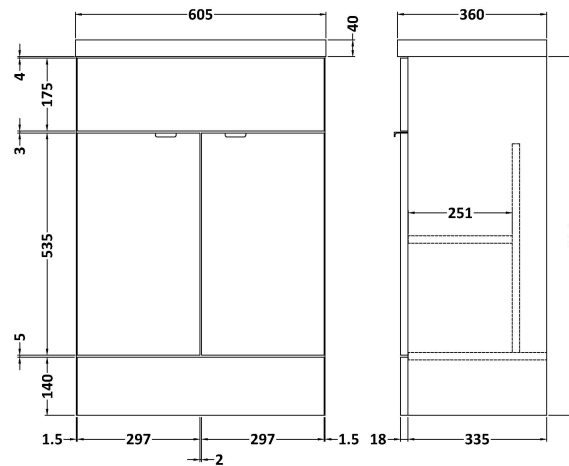

Sales Code: CBI607

Description: 600mm Fd Vanity Unit & Basin

Packaging Details

Barcode: 5055275887936