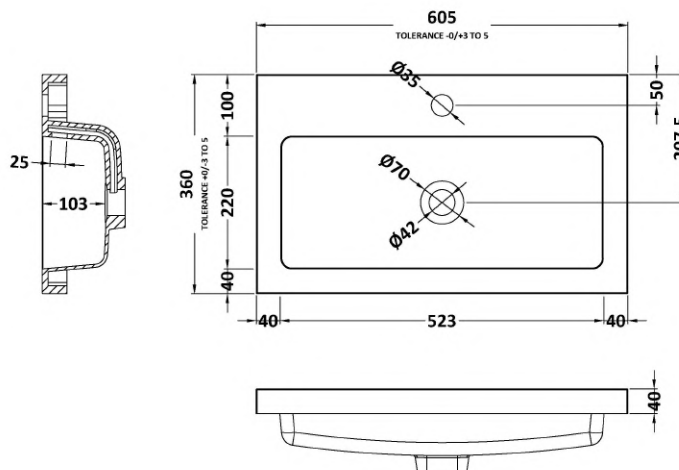

### Product Dimensions

Height (mm):	864
Width (mm):	600
Depth (mm):	355
Nett Weight (kg):	20.5

### Packaging Dimensions

Height (mm):	375
Width (mm):	620
Depth (mm):	900
Gross Weight (kg):	21

### Outer Box Dimensions (If Applicable)

Height (mm):	
Width (mm):	
Depth (mm):	
Gross Weight (kg):	
Barcode:	5055275817452

### Product Dimensions

Height (mm):	355
Width (mm):	603
Depth (mm):	135
Nett Weight (kg):	9.66