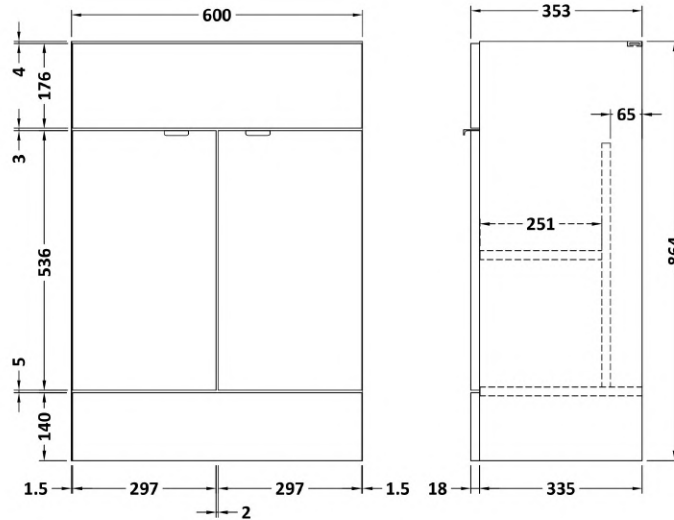

### Product Dimensions

Height (mm):	864
Width (mm):	600
Depth (mm):	355
Nett Weight (kg):	20.5

### Packaging Dimensions

Height (mm):	375
Width (mm):	620
Depth (mm):	900
Gross Weight (kg):	21

### Product Dimensions

Height (mm):	355
Width (mm):	603
Depth (mm):	135
Nett Weight (kg):	9.66

### Packaging Dimensions

Height (mm):	410
Width (mm):	200
Depth (mm):	650
Gross Weight (kg):	9.66