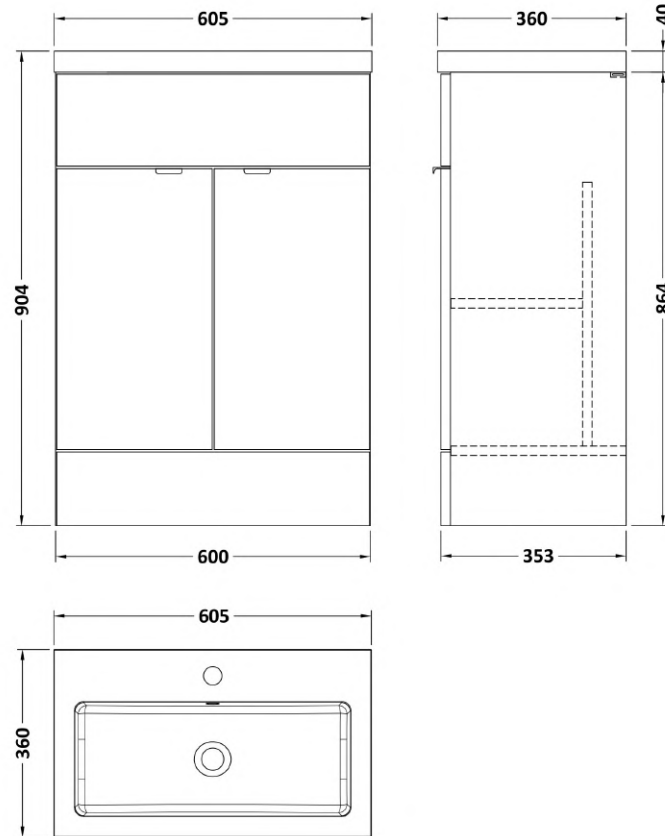

Sales Code: CBI607

Description: 600mm Fd Vanity Unit & Basin

Packaging Details

Barcode: 5055275887936