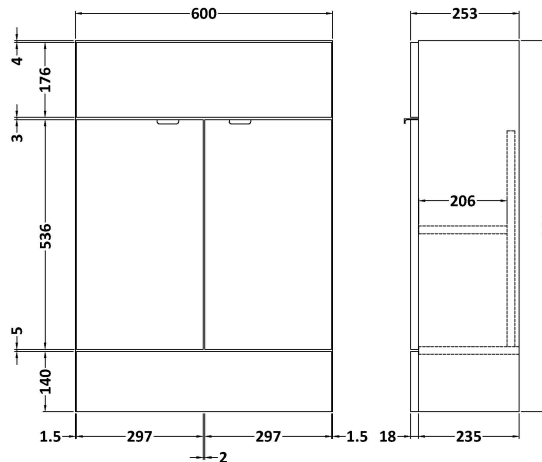

Sales Code: CBI608

Description: 1200mm Combination - Compact Option 1

Packaging Details

Barcode: 5055275887943

Sales Code: OFF607

Description: 600 Vanity Unit (255mm Deep)

Product Dimensions

Height (mm):	864
Width (mm):	600
Depth (mm):	255
Nett Weight (kg):	17

Packaging Dimensions

Height (mm):	290
Width (mm):	625
Depth (mm):	875
Gross Weight (kg):	17.5

Packaging Data

Box Colour:	Brown Cardboard Box
Box Qty:	1
Label Size:	100 x 50
Label Colour:	White Label
Label Qty:	2

Sales Code: OFF647

Description: 600 Wc Unit (255mm Deep)

Product Dimensions

Height (mm):	864
Width (mm):	600
Depth (mm):	255
Nett Weight (kg):	14

Packaging Dimensions

Height (mm):	290
Width (mm):	625
Depth (mm):	875
Gross Weight (kg):	14.5

Sales Code: PMB404

Description: 1200 Straight Polymarble Basin

Product Dimensions

Height (mm):	135
Width (mm):	1203
Depth (mm):	255
Nett Weight (kg):	14

Packaging Dimensions

Height (mm):	190
Width (mm):	320
Depth (mm):	1260
Gross Weight (kg):	14