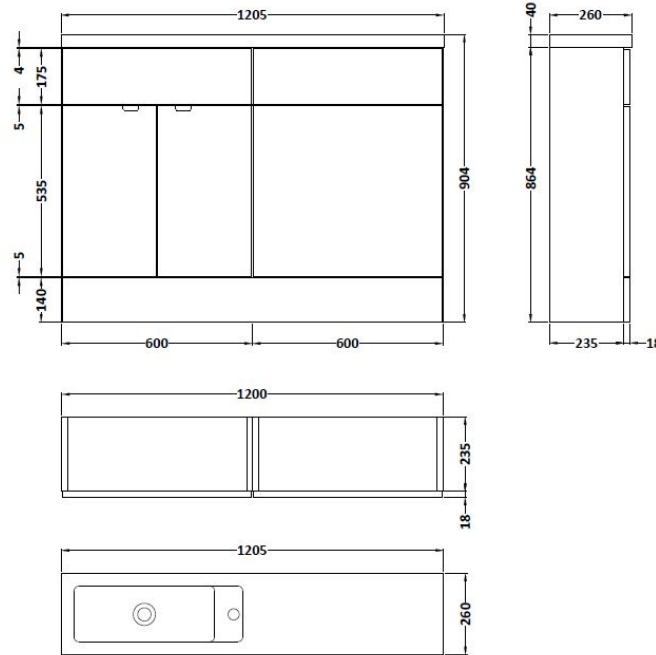

Sales Code: CBI608

Description: 1200mm Combination - Compact Option 1

Packaging Details

Barcode: 5055275887943

Sales Code: OFF607

Description: 600 Vanity Unit (255mm Deep)

Product Dimensions

Height (mm):	864
Width (mm):	600
Depth (mm):	255
Nett Weight (kg):	17

Packaging Dimensions

Height (mm):	290
Width (mm):	625
Depth (mm):	875
Gross Weight (kg):	17.5

Packaging Data

Box Colour:	Brown Cardboard Box
Box Qty:	1
Label Size:	100 x 50
Label Colour:	White Label
Label Qty:	2

Sales Code: OFF647

Description: 600 Wc Unit (255mm Deep)

Product Dimensions

Height (mm):	864
Width (mm):	600
Depth (mm):	255
Nett Weight (kg):	14

Packaging Dimensions

Height (mm):	290
Width (mm):	625
Depth (mm):	875
Gross Weight (kg):	14.5

Sales Code: PMB404

Description: 1200 Straight Polymarble Basin

Product Dimensions

Height (mm):	135
Width (mm):	1203
Depth (mm):	255
Nett Weight (kg):	14

Packaging Dimensions

Height (mm):	190
Width (mm):	320
Depth (mm):	1260
Gross Weight (kg):	14