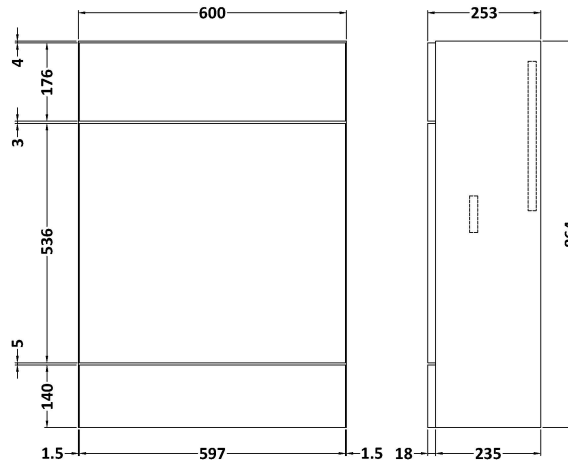

Packaging Dimensions

Height (mm):	290
Width (mm):	625
Depth (mm):	875
Gross Weight (kg):	17.5

Packaging Data

Box Colour:	Brown Cardboard Box
Box Qty:	1
Label Size:	100 x 50
Label Colour:	White Label
Label Qty:	2

Sales Code: OFF647

Description: 600 Wc Unit (255mm Deep)

Product Dimensions

Height (mm):	864
Width (mm):	600
Depth (mm):	255
Nett Weight (kg):	14

Packaging Dimensions

Height (mm):	290
Width (mm):	625
Depth (mm):	875
Gross Weight (kg):	14.5

Packaging Data

Box Colour:	Brown Cardboard Box
Box Qty:	1
Label Size:	100 x 50
Label Colour:	White Label
Label Qty:	2

Outer Box Dimensions (If Applicable)

Height (mm):	
Width (mm):	
Depth (mm):	
Gross Weight (kg):	
Barcode:	5055275816899

Sales Code: OFF691

Description: 1.25M Continuous Plinth (1250X140x18mm)

Product Dimensions

Height (mm):	1250
Width (mm):	145
Depth (mm):	18
Nett Weight (kg):	2

Packaging Dimensions

Height (mm):	20
Width (mm):	150
Depth (mm):	1260
Gross Weight (kg):	2