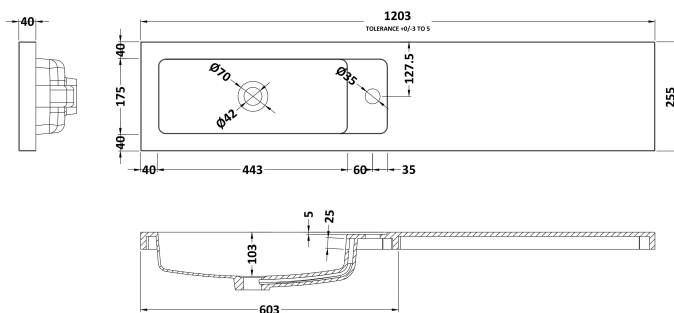

Sales Code: OFF647

Description: 600 Wc Unit (255mm Deep)

Product Dimensions

Height (mm):	864
Width (mm):	600
Depth (mm):	255
Nett Weight (kg):	14

Packaging Dimensions

Height (mm):	290
Width (mm):	625
Depth (mm):	875
Gross Weight (kg):	14.5

Sales Code: OFF691

Description: 1.25M Continuous Plinth (1250X140x18mm)

Product Dimensions

Height (mm):	1250
Width (mm):	145
Depth (mm):	18
Nett Weight (kg):	2

Packaging Dimensions

Height (mm):	20
Width (mm):	150
Depth (mm):	1260
Gross Weight (kg):	2

Packaging Data

Box Colour:	Brown Cardboard Box
Box Qty:	1
Label Size:	100 x 50
Label Colour:	White Label
Label Qty:	2

Outer Box Dimensions (If Applicable)

Height (mm):	
Width (mm):	
Depth (mm):	
Gross Weight (kg):	
Barcode:	5055275828403

Sales Code: PMB404

Description: 1200 Straight Polymarble Basin

Product Dimensions

Height (mm):	135
Width (mm):	1203
Depth (mm):	255
Nett Weight (kg):	14

Packaging Dimensions

Height (mm):	190
Width (mm):	320
Depth (mm):	1260
Gross Weight (kg):	14