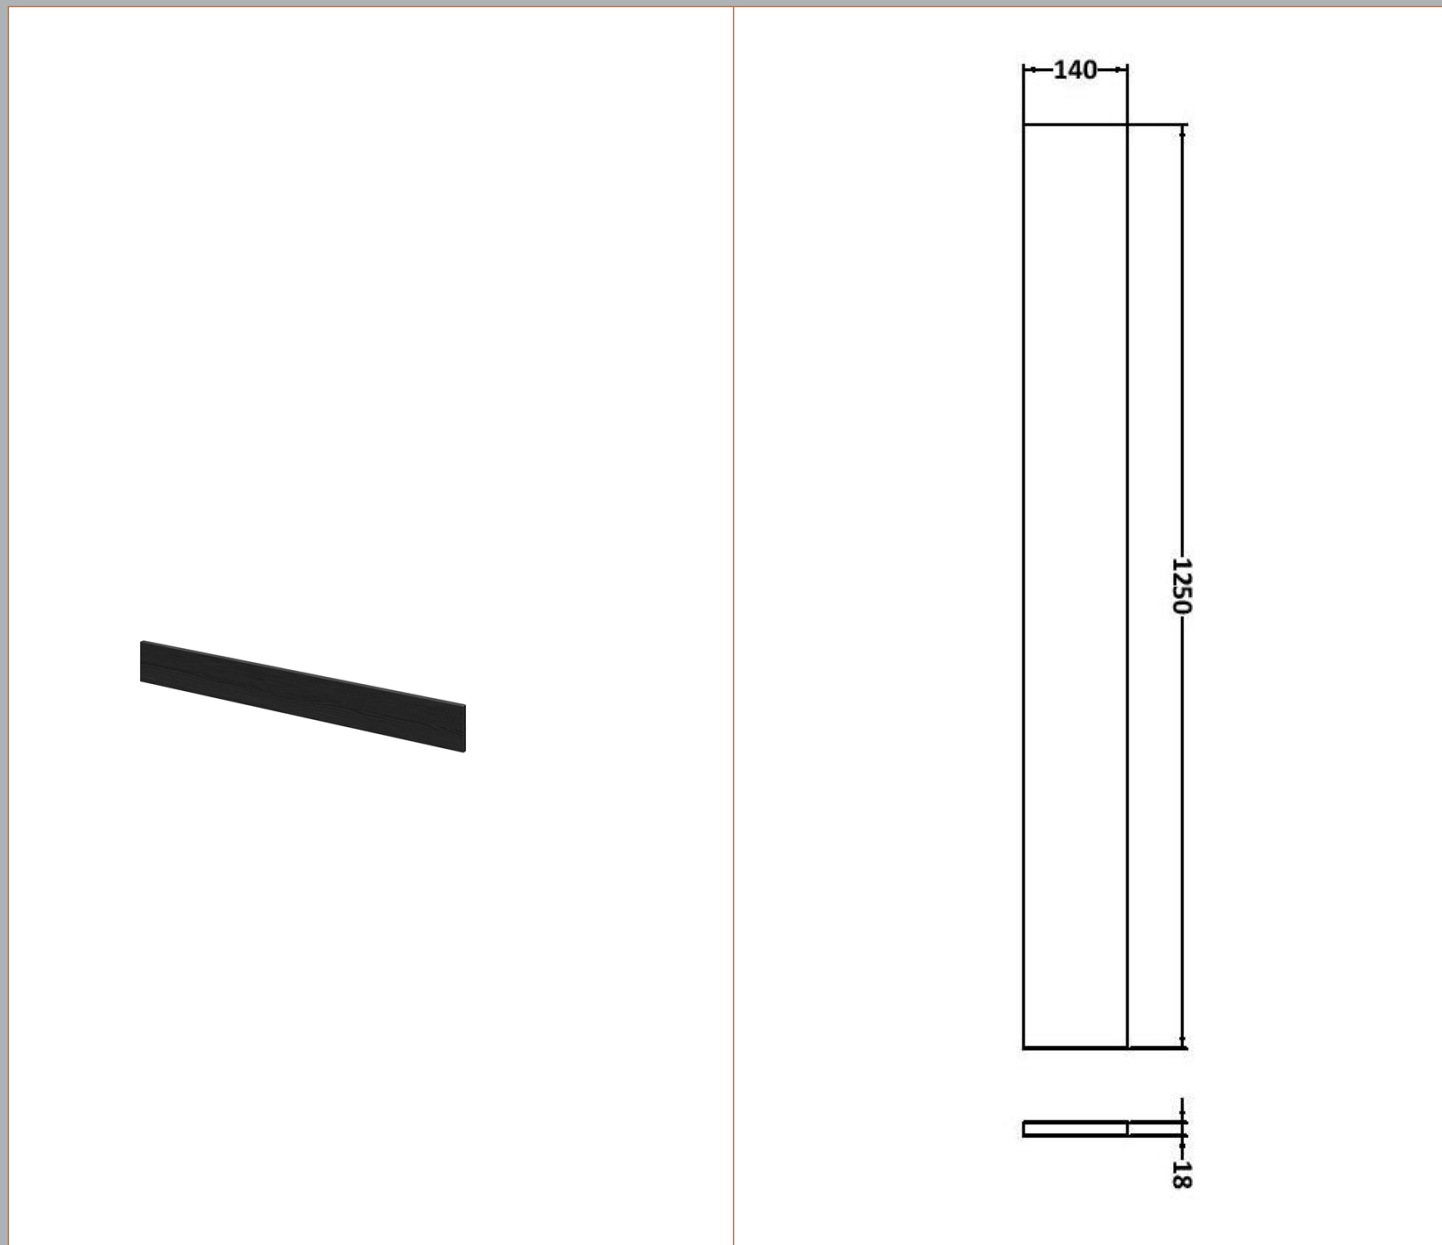

Sales Code: OFF647

Description: 600 Wc Unit (255mm Deep)

Product Dimensions

Height (mm):	864
Width (mm):	600
Depth (mm):	255
Nett Weight (kg):	14

Packaging Dimensions

Height (mm):	290
Width (mm):	625
Depth (mm):	875
Gross Weight (kg):	14.5

Packaging Data

Box Colour:	Brown Cardboard Box
Box Qty:	1
Label Size:	100 x 50
Label Colour:	White Label
Label Qty:	2

Outer Box Dimensions (If Applicable)

Height (mm):	
Width (mm):	
Depth (mm):	
Gross Weight (kg):	
Barcode:	5055275816899

Sales Code: OFF691

Description: 1.25M Continuous Plinth (1250X140x18mm)

Product Dimensions

Height (mm):	1250
Width (mm):	145
Depth (mm):	18
Nett Weight (kg):	2

Packaging Dimensions

Height (mm):	20
Width (mm):	150
Depth (mm):	1260
Gross Weight (kg):	2

Sales Code: PMB404

Description: 1200 Straight Polymarble Basin

Product Dimensions

Height (mm):	135
Width (mm):	1203
Depth (mm):	255
Nett Weight (kg):	14

Packaging Dimensions

Height (mm):	190
Width (mm):	320
Depth (mm):	1260
Gross Weight (kg):	14