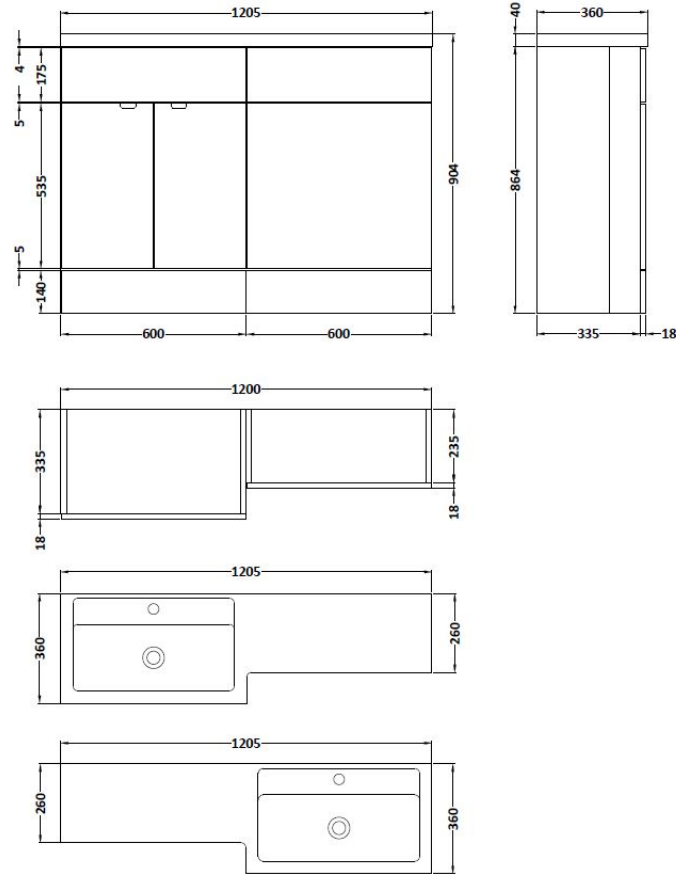

Sales Code: CBI610

Description: 1200mm Combination - Fd Option 1 - Rh

Packaging Details

Barcode: 5055275887967

Sales Code: OFF608

Description: 600 Vanity Unit (355mm Deep)

Product Dimensions

Height (mm):	864
Width (mm):	600
Depth (mm):	355
Nett Weight (kg):	20.5

Packaging Dimensions

Height (mm):	375
Width (mm):	620
Depth (mm):	900
Gross Weight (kg):	21

Packaging Data

Box Colour:	Brown Cardboard Box
Box Qty:	1
Label Size:	100 x 50
Label Colour:	White Label
Label Qty:	2

Sales Code: OFF647

Description: 600 Wc Unit (255mm Deep)

Product Dimensions

Height (mm):	864
Width (mm):	600
Depth (mm):	255
Nett Weight (kg):	14

Packaging Dimensions

Height (mm):	290
Width (mm):	625
Depth (mm):	875
Gross Weight (kg):	14.5

Sales Code: PMB414R

Description: 1200 L Shaped Polymarble Basin Rh

Product Dimensions

Height (mm):	135
Width (mm):	1203
Depth (mm):	355
Nett Weight (kg):	17

Packaging Dimensions

Height (mm):	190
Width (mm):	420
Depth (mm):	1260
Gross Weight (kg):	17