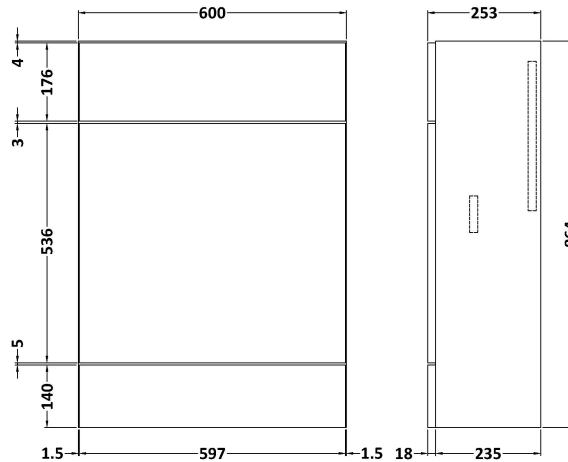

Sales Code: CBI610

Description: 1200mm Combination - Fd Option 1 - Rh

Packaging Details

Barcode: 5055275887967

Sales Code: OFF608

Description: 600 Vanity Unit (355mm Deep)

Product Dimensions

Height (mm):	864
Width (mm):	600
Depth (mm):	355
Nett Weight (kg):	20.5

Packaging Dimensions

Height (mm):	375
Width (mm):	620
Depth (mm):	900
Gross Weight (kg):	21

Packaging Data

Box Colour:	Brown Cardboard Box
Box Qty:	1
Label Size:	100 x 50
Label Colour:	White Label
Label Qty:	2

Sales Code: OFF647

Description: 600 Wc Unit (255mm Deep)

Product Dimensions

Height (mm):	864
Width (mm):	600
Depth (mm):	255
Nett Weight (kg):	14

Packaging Dimensions

Height (mm):	290
Width (mm):	625
Depth (mm):	875
Gross Weight (kg):	14.5

Sales Code: PMB414R

Description: 1200 L Shaped Polymarble Basin Rh

Product Dimensions

Height (mm):	135
Width (mm):	1203
Depth (mm):	355
Nett Weight (kg):	17

Packaging Dimensions

Height (mm):	190
Width (mm):	420
Depth (mm):	1260
Gross Weight (kg):	17