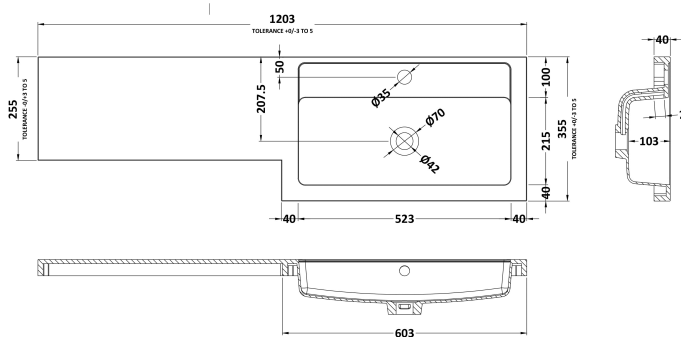

Sales Code: CBI610

Description: 1200mm Combination - Fd Option 1 - Rh

Packaging Details

Barcode: 5055275887967

Sales Code: OFF608

Description: 600 Vanity Unit (355mm Deep)

Product Dimensions

Height (mm):	864
Width (mm):	600
Depth (mm):	355
Nett Weight (kg):	20.5

Sales Code: OFF647

Description: 600 Wc Unit (255mm Deep)

Product Dimensions

Height (mm):	864
Width (mm):	600
Depth (mm):	255
Nett Weight (kg):	14

Packaging Dimensions

Height (mm):	290
Width (mm):	625
Depth (mm):	875
Gross Weight (kg):	14.5

Packaging Data

Box Colour:	Brown Cardboard Box
Box Qty:	1
Label Size:	100 x 50
Label Colour:	White Label
Label Qty:	2

Outer Box Dimensions (If Applicable)

Height (mm):	
Width (mm):	
Depth (mm):	
Gross Weight (kg):	
Barcode:	5055275816899

Sales Code: PMB414R

Description: 1200 L Shaped Polymarble Basin Rh

Product Dimensions

Height (mm):	135
Width (mm):	1203
Depth (mm):	355
Nett Weight (kg):	17

Packaging Dimensions

Height (mm):	190
Width (mm):	420
Depth (mm):	1260
Gross Weight (kg):	17