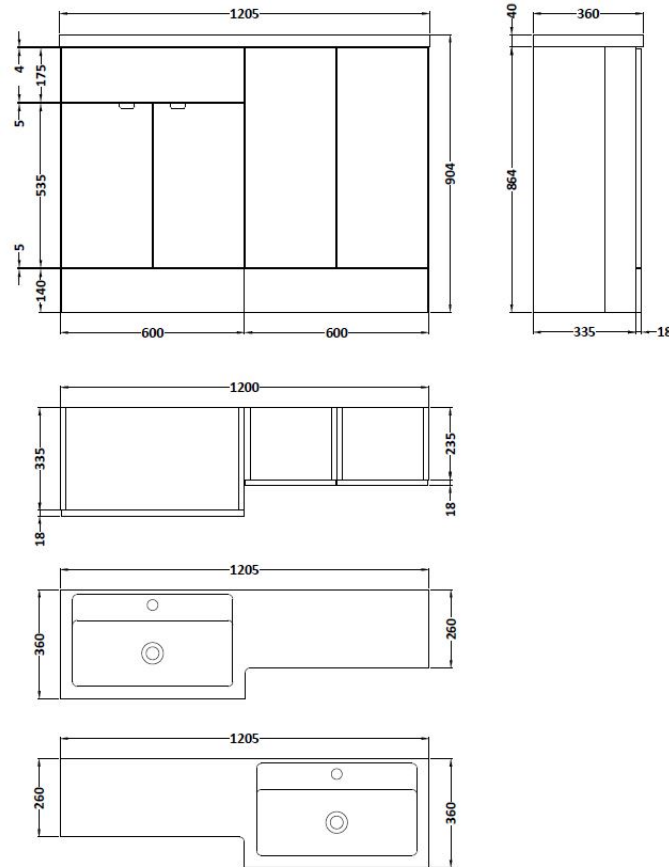

Sales Code: CBI611

Description: 1200mm Combination - Fd Option 2 - Lh

Packaging Details

Barcode: 5055275887974

Sales Code: OFF608

Description: 600 Vanity Unit (355mm Deep)

Product Dimensions

Height (mm):	864
Width (mm):	600
Depth (mm):	355
Nett Weight (kg):	20.5

Packaging Dimensions

Height (mm):	375
Width (mm):	620
Depth (mm):	900
Gross Weight (kg):	21

Packaging Data

Box Colour:	Brown Cardboard Box
Box Qty:	1
Label Size:	100 x 50
Label Colour:	White Label
Label Qty:	2

Sales Code: OFF681

Description: 300 Base Unit (255mm Deep)

Product Dimensions

Height (mm):	864
Width (mm):	300
Depth (mm):	255
Nett Weight (kg):	11

Packaging Dimensions

Height (mm):	290
Width (mm):	325
Depth (mm):	875
Gross Weight (kg):	11.5

Sales Code: PMB414L

Description: 1200 L Shaped Polymarble Basin Lh

Product Dimensions

Height (mm):	135
Width (mm):	1203
Depth (mm):	355
Nett Weight (kg):	17

Packaging Dimensions

Height (mm):	190
Width (mm):	420
Depth (mm):	1260
Gross Weight (kg):	17