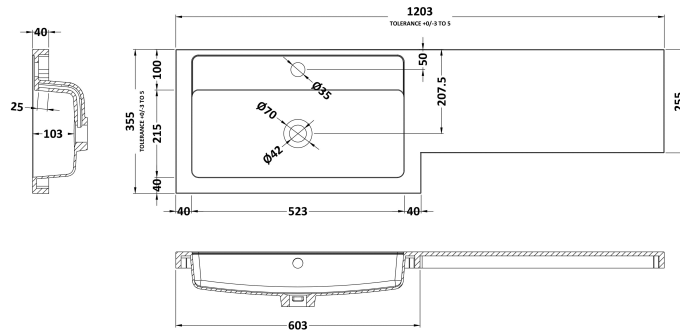

Packaging Dimensions

Height (mm):	375
Width (mm):	620
Depth (mm):	900
Gross Weight (kg):	21

Packaging Data

Box Colour:	Brown Cardboard Box
Box Qty:	1
Label Size:	100 x 50
Label Colour:	White Label
Label Qty:	2

Sales Code: OFF681

Description: 300 Base Unit (255mm Deep)

Product Dimensions

Height (mm):	864
Width (mm):	300
Depth (mm):	255
Nett Weight (kg):	11

Packaging Dimensions

Height (mm):	290
Width (mm):	325
Depth (mm):	875
Gross Weight (kg):	11.5

Packaging Data

Box Colour:	Brown Cardboard Box
Box Qty:	1
Label Size:	100 x 50
Label Colour:	White Label
Label Qty:	2

Outer Box Dimensions (If Applicable)

Height (mm):	
Width (mm):	
Depth (mm):	
Gross Weight (kg):	
Barcode:	5055275817049

Sales Code: PMB414L

Description: 1200 L Shaped Polymarble Basin Lh

Product Dimensions

Height (mm):	135
Width (mm):	1203
Depth (mm):	355
Nett Weight (kg):	17

Packaging Dimensions

Height (mm):	190
Width (mm):	420
Depth (mm):	1260
Gross Weight (kg):	17