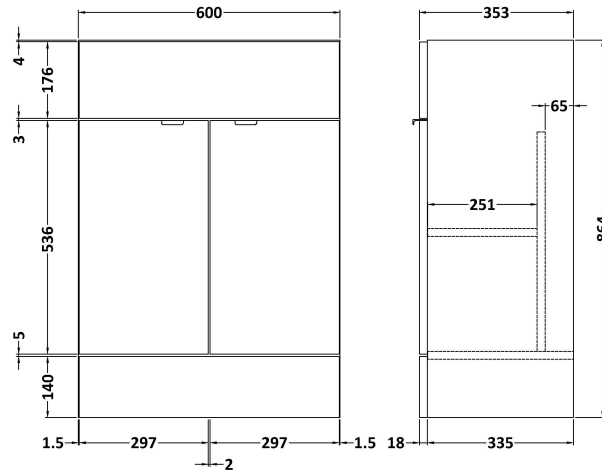

Sales Code: CBI611

Description: 1200mm Combination - Fd Option 2 - Lh

Packaging Details

Barcode: 5055275887974

Sales Code: OFF608

Description: 600 Vanity Unit (355mm Deep)

Product Dimensions

Height (mm):	864
Width (mm):	600
Depth (mm):	355
Nett Weight (kg):	20.5

Packaging Dimensions

Height (mm):	375
Width (mm):	620
Depth (mm):	900
Gross Weight (kg):	21

Packaging Data

Box Colour:	Brown Cardboard Box
Box Qty:	1
Label Size:	100 x 50
Label Colour:	White Label
Label Qty:	2

Sales Code: OFF681

Description: 300 Base Unit (255mm Deep)

Product Dimensions

Height (mm):	864
Width (mm):	300
Depth (mm):	255
Nett Weight (kg):	11

Packaging Dimensions

Height (mm):	290
Width (mm):	325
Depth (mm):	875
Gross Weight (kg):	11.5

Sales Code: PMB414L

Description: 1200 L Shaped Polymarble Basin Lh

Product Dimensions

Height (mm):	135
Width (mm):	1203
Depth (mm):	355
Nett Weight (kg):	17

Packaging Dimensions

Height (mm):	190
Width (mm):	420
Depth (mm):	1260
Gross Weight (kg):	17