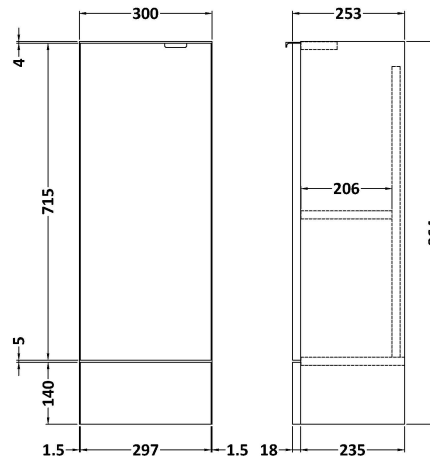

Packaging Dimensions

Height (mm):	375
Width (mm):	620
Depth (mm):	900
Gross Weight (kg):	21

Packaging Data

Box Colour:	Brown Cardboard Box
Box Qty:	1
Label Size:	100 x 50
Label Colour:	White Label
Label Qty:	2

Sales Code: OFF681

Description: 300 Base Unit (255mm Deep)

Product Dimensions

Height (mm):	864
Width (mm):	300
Depth (mm):	255
Nett Weight (kg):	11

Packaging Dimensions

Height (mm):	290
Width (mm):	325
Depth (mm):	875
Gross Weight (kg):	11.5

Packaging Data

Box Colour:	Brown Cardboard Box
Box Qty:	1
Label Size:	100 x 50
Label Colour:	White Label
Label Qty:	2

Outer Box Dimensions (If Applicable)

Height (mm):	
Width (mm):	
Depth (mm):	
Gross Weight (kg):	
Barcode:	5055275817049

Sales Code: PMB414L

Description: 1200 L Shaped Polymarble Basin Lh

Product Dimensions

Height (mm):	135
Width (mm):	1203
Depth (mm):	355
Nett Weight (kg):	17

Packaging Dimensions

Height (mm):	190
Width (mm):	420
Depth (mm):	1260
Gross Weight (kg):	17