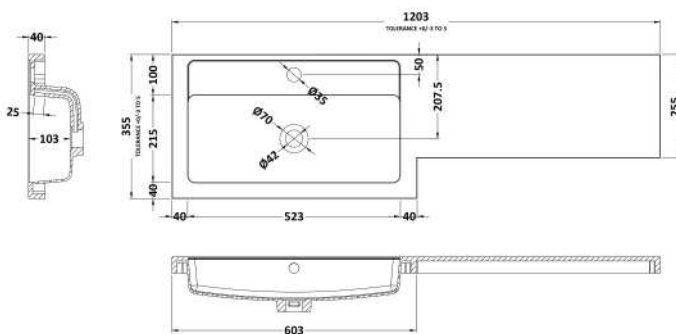

### Product Dimensions

Height (mm):	864
Width (mm):	300
Depth (mm):	255
Nett Weight (kg):	11

### Packaging Dimensions

Height (mm):	290
Width (mm):	325
Depth (mm):	875
Gross Weight (kg):	11.5

### Outer Box Dimensions (If Applicable)

Height (mm):	
Width (mm):	
Depth (mm):	
Gross Weight (kg):	
Barcode:	5055275817049

Sales Code: PMB414L

Description: 1200 L Shaped Polymarble Basin Lh

**Product Dimensions**

Height (mm):	135
Width (mm):	1203
Depth (mm):	355
Nett Weight (kg):	17

**Packaging Dimensions**

Height (mm):	190
Width (mm):	420
Depth (mm):	1260
Gross Weight (kg):	17