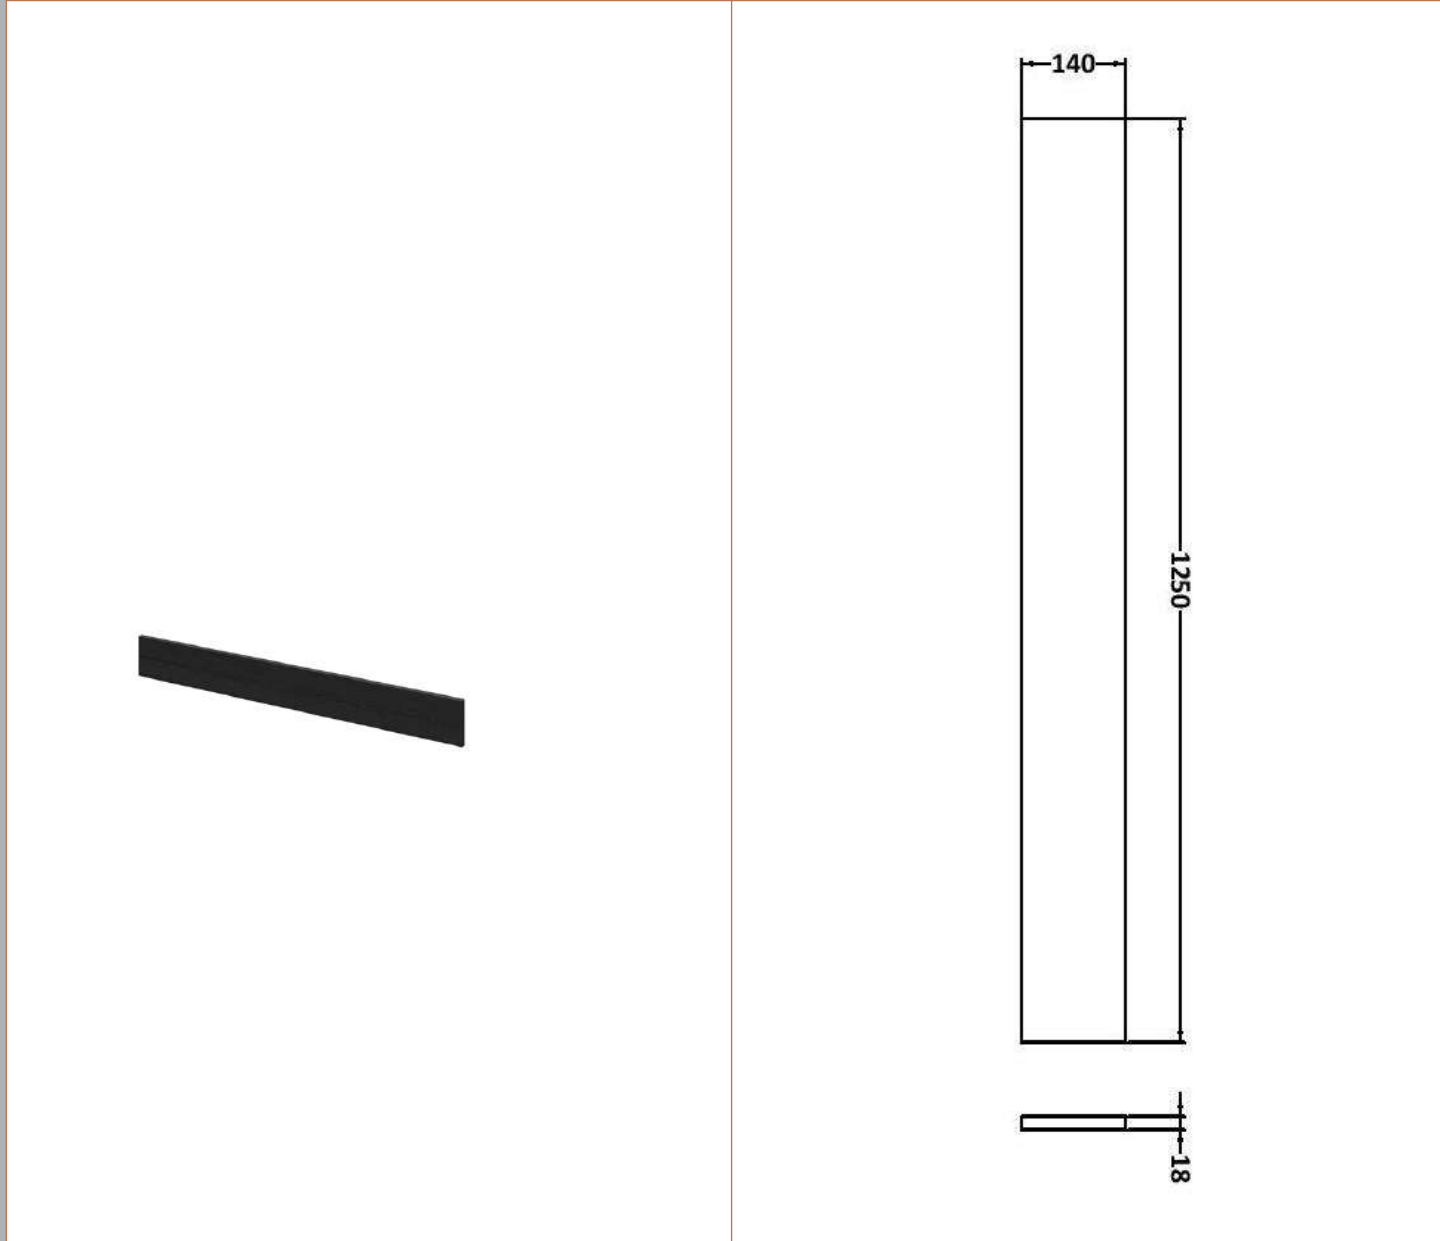

### Product Dimensions

Height (mm):	864
Width (mm):	600
Depth (mm):	355
Nett Weight (kg):	20.5

### Product Dimensions

Height (mm):	864
Width (mm):	300
Depth (mm):	255
Nett Weight (kg):	11

Sales Code: PMB414L

Description: 1200 L Shaped Polymarble Basin Lh

**Product Dimensions**

Height (mm):	135
Width (mm):	1203
Depth (mm):	355
Nett Weight (kg):	17

**Packaging Dimensions**

Height (mm):	190
Width (mm):	420
Depth (mm):	1260
Gross Weight (kg):	17

### Product Dimensions

Height (mm):	1250
Width (mm):	145
Depth (mm):	18
Nett Weight (kg):	2