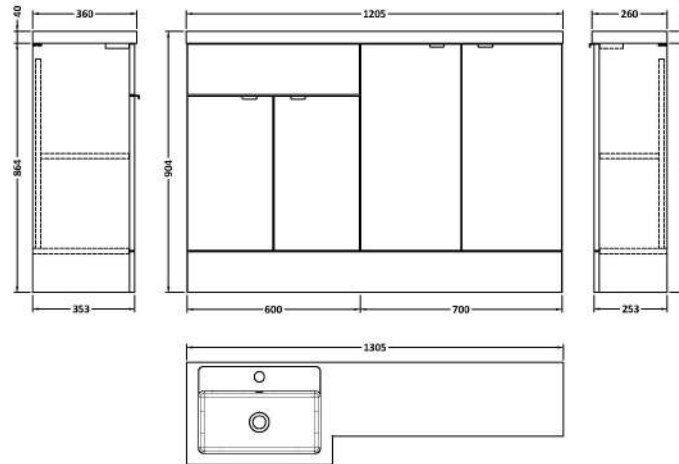

Sales Code: CBI611

Description: 1200mm Combination - Fd Option 2 - Lh

Packaging Details

Barcode: 5055275887974