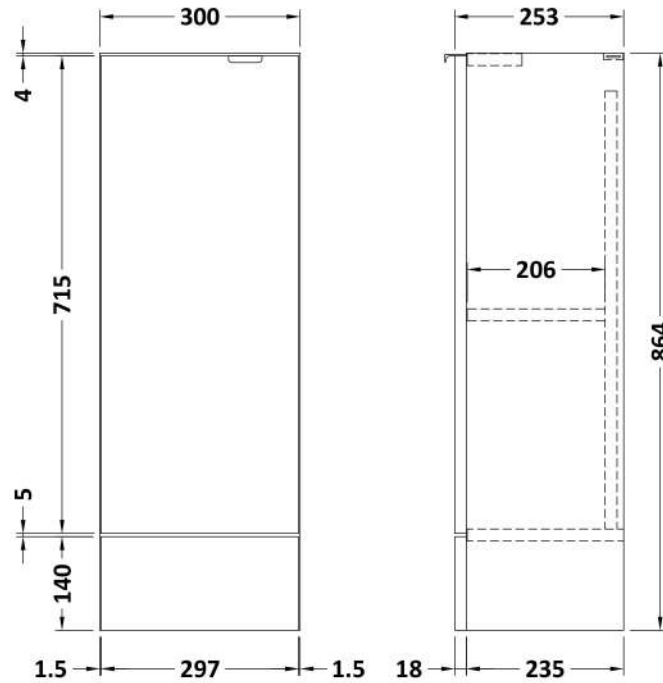

### Product Dimensions

Height (mm):	864
Width (mm):	600
Depth (mm):	355
Nett Weight (kg):	20.5

### Outer Box Dimensions (If Applicable)

Height (mm):	
Width (mm):	
Depth (mm):	
Gross Weight (kg):	
Barcode:	5055275817452

### Product Dimensions

Height (mm):	864
Width (mm):	300
Depth (mm):	255
Nett Weight (kg):	11

### Packaging Dimensions

Height (mm):	290
Width (mm):	325
Depth (mm):	875
Gross Weight (kg):	11.5