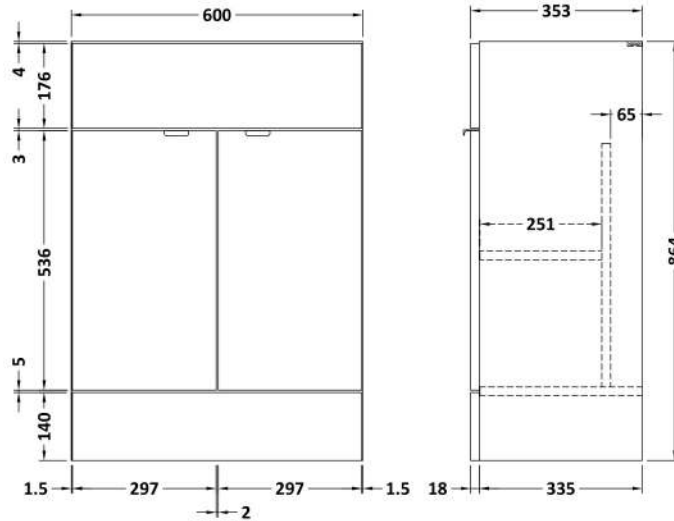

### Product Dimensions

Height (mm):	864
Width (mm):	600
Depth (mm):	355
Nett Weight (kg):	20.5

### Packaging Dimensions

Height (mm):	375
Width (mm):	620
Depth (mm):	900
Gross Weight (kg):	21

### Product Dimensions

Height (mm):	864
Width (mm):	300
Depth (mm):	255
Nett Weight (kg):	11

### Packaging Dimensions

Height (mm):	290
Width (mm):	325
Depth (mm):	875
Gross Weight (kg):	11.5