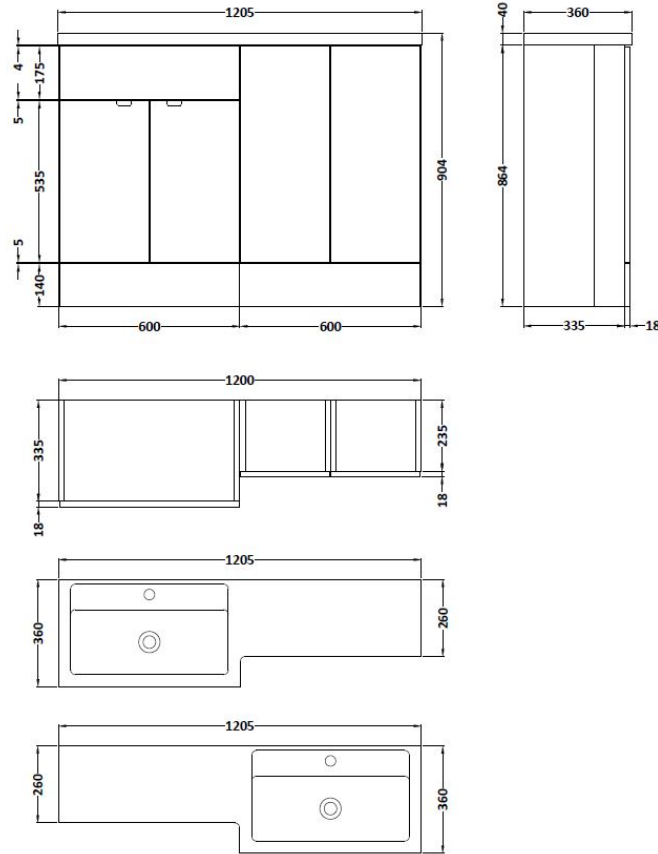

Sales Code: CBI612

Description: 1200mm Combination - Fd Option 2 - Rh

Packaging Details

Barcode: 5055275887981

Sales Code: OFF608

Description: 600 Vanity Unit (355mm Deep)

Product Dimensions

Height (mm):	864
Width (mm):	600
Depth (mm):	355
Nett Weight (kg):	20.5

Packaging Dimensions

Height (mm):	375
Width (mm):	620
Depth (mm):	900
Gross Weight (kg):	21

Packaging Data

Box Colour:	Brown Cardboard Box
Box Qty:	1
Label Size:	100 x 50
Label Colour:	White Label
Label Qty:	2

Sales Code: OFF681

Description: 300 Base Unit (255mm Deep)

Product Dimensions

Height (mm):	864
Width (mm):	300
Depth (mm):	255
Nett Weight (kg):	11

Packaging Dimensions

Height (mm):	290
Width (mm):	325
Depth (mm):	875
Gross Weight (kg):	11.5

Sales Code: PMB414R

Description: 1200 L Shaped Polymarble Basin Rh

Product Dimensions

Height (mm):	135
Width (mm):	1203
Depth (mm):	355
Nett Weight (kg):	17

Packaging Dimensions

Height (mm):	190
Width (mm):	420
Depth (mm):	1260
Gross Weight (kg):	17