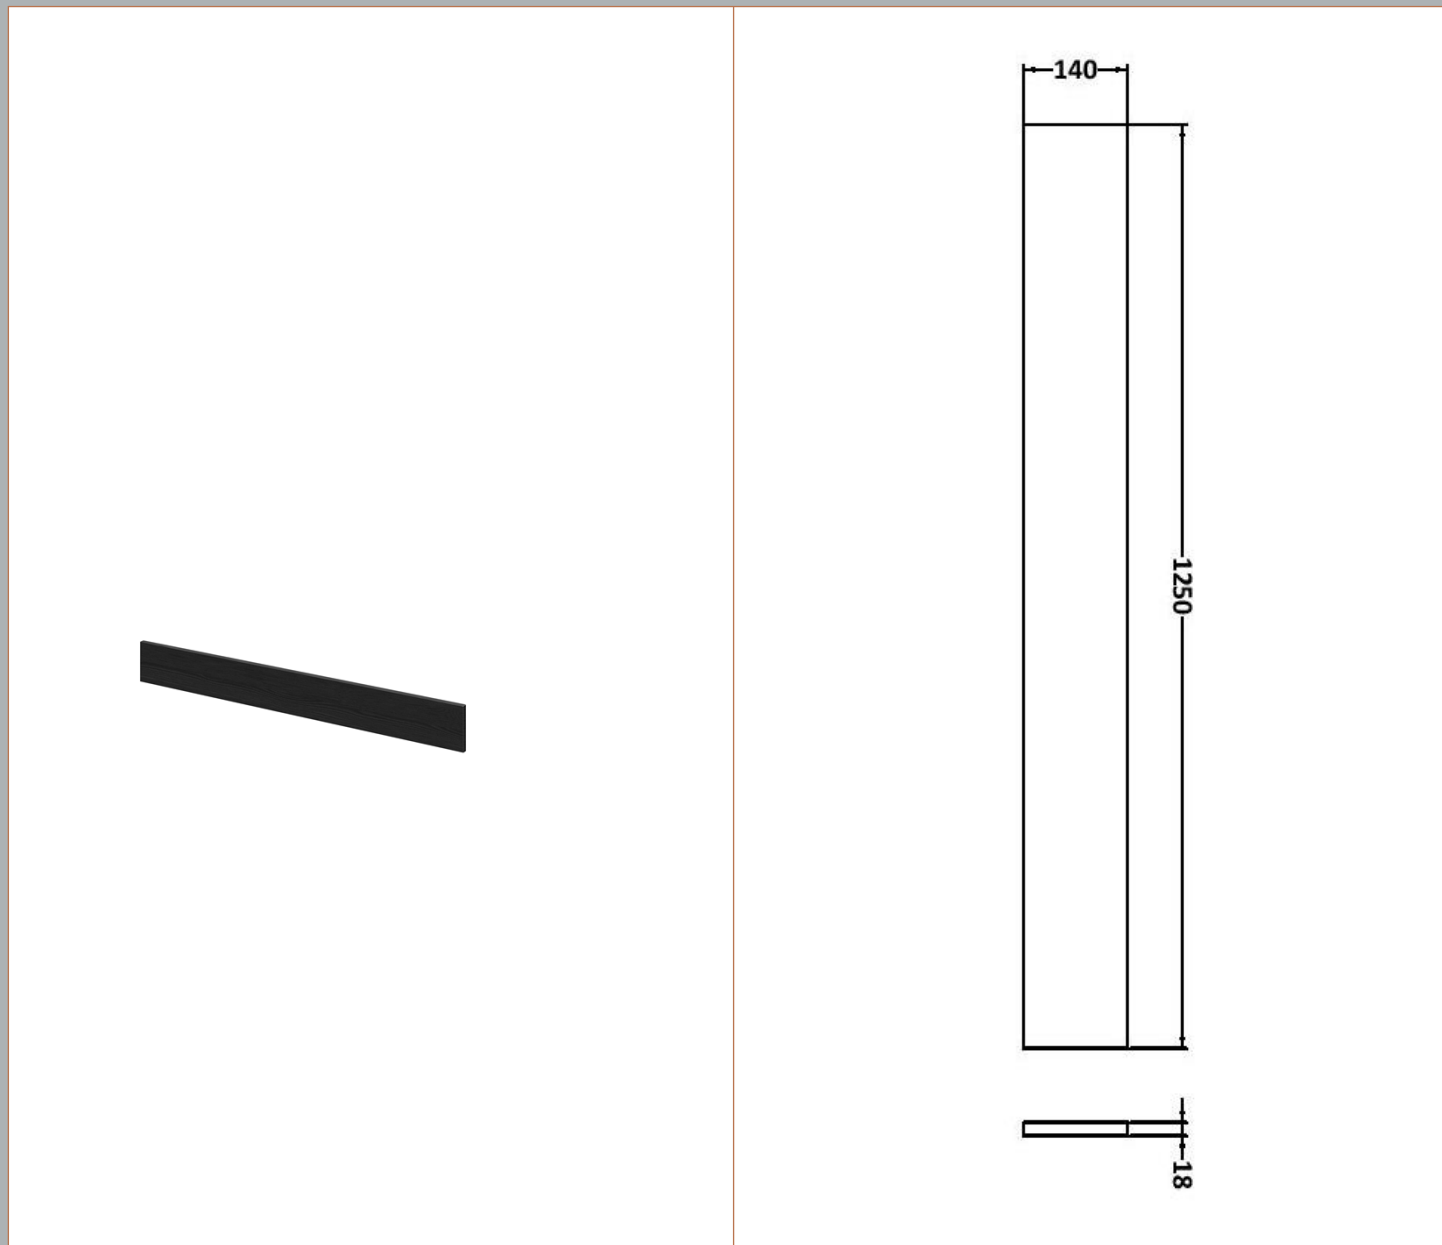

Sales Code: OFF691

Description: 1.25M Continuous Plinth (1250X140x18mm)

Product Dimensions

Height (mm):	1250
Width (mm):	145
Depth (mm):	18
Nett Weight (kg):	2

Packaging Dimensions

Height (mm):	20
Width (mm):	150
Depth (mm):	1260
Gross Weight (kg):	2

Packaging Data

Box Colour:	Brown Cardboard Box
Box Qty:	1
Label Size:	100 x 50
Label Colour:	White Label
Label Qty:	2

Outer Box Dimensions (If Applicable)

Height (mm):	
Width (mm):	
Depth (mm):	
Gross Weight (kg):	
Barcode:	5055275828403

Product Details

Country of Origin:	United Kingdom
Fitting Instruction:	No
CE Certification:	N/A
FSC Certified Materials:	Yes
Colour:	Hacienda Black
Construction Method:	Not Applicable
Construction Type:	Flat-Pack
Cabinet Finish:	Not Applicable
Fascia Finish:	MFC Textured Woodgrain
Cabinet Thickness (mm):	
Fascia Thickness (mm):	18
Drawer Included:	Not Applicable
Drawer Type:	Not Applicable
No of Shelves:	Not Applicable
Hinge Type:	Not Applicable
Hinge Included:	Not Applicable
Adjustable Legs:	No
Fixings Included:	No
Handle Style:	Not Applicable
Waste Shroud:	Not Applicable
Handle Included:	No
Handle Type:	Not Applicable