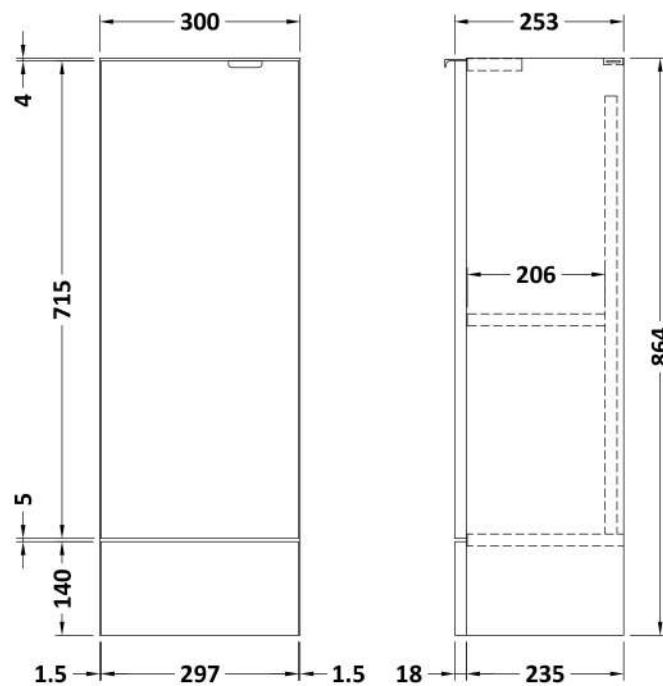

Sales Code: CBI612

Description: 1200mm Combination - Fd Option 2 - Rh

Packaging Details

Barcode: 5055275887981

Sales Code: OFF608

Description: 600 Vanity Unit (355mm Deep)

Product Dimensions

Height (mm):	864
Width (mm):	600
Depth (mm):	355
Nett Weight (kg):	20.5

Packaging Dimensions

Height (mm):	375
Width (mm):	620
Depth (mm):	900
Gross Weight (kg):	21

Packaging Data

Box Colour:	Brown Cardboard Box
Box Qty:	1
Label Size:	100 x 50
Label Colour:	White Label
Label Qty:	2

Sales Code: OFF681

Description: 300 Base Unit (255mm Deep)

Product Dimensions

Height (mm):	864
Width (mm):	300
Depth (mm):	255
Nett Weight (kg):	11

Packaging Dimensions

Height (mm):	290
Width (mm):	325
Depth (mm):	875
Gross Weight (kg):	11.5

Sales Code: PMB414R

Description: 1200 L Shaped Polymarble Basin Rh

Product Dimensions

Height (mm):	135
Width (mm):	1203
Depth (mm):	355
Nett Weight (kg):	17

Packaging Dimensions

Height (mm):	190
Width (mm):	420
Depth (mm):	1260
Gross Weight (kg):	17