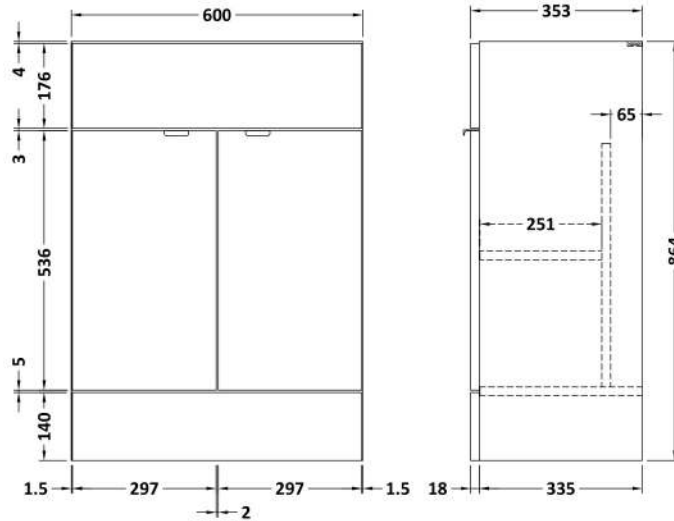

Sales Code: CBI612

Description: 1200mm Combination - Fd Option 2 - Rh

Packaging Details

Barcode: 5055275887981

Sales Code: OFF608

Description: 600 Vanity Unit (355mm Deep)

Product Dimensions

Height (mm):	864
Width (mm):	600
Depth (mm):	355
Nett Weight (kg):	20.5

Packaging Dimensions

Height (mm):	375
Width (mm):	620
Depth (mm):	900
Gross Weight (kg):	21

Packaging Data

Box Colour:	Brown Cardboard Box
Box Qty:	1
Label Size:	100 x 50
Label Colour:	White Label
Label Qty:	2

Sales Code: OFF681

Description: 300 Base Unit (255mm Deep)

Product Dimensions

Height (mm):	864
Width (mm):	300
Depth (mm):	255
Nett Weight (kg):	11

Packaging Dimensions

Height (mm):	290
Width (mm):	325
Depth (mm):	875
Gross Weight (kg):	11.5

Sales Code: PMB414R

Description: 1200 L Shaped Polymarble Basin Rh

Product Dimensions

Height (mm):	135
Width (mm):	1203
Depth (mm):	355
Nett Weight (kg):	17

Packaging Dimensions

Height (mm):	190
Width (mm):	420
Depth (mm):	1260
Gross Weight (kg):	17