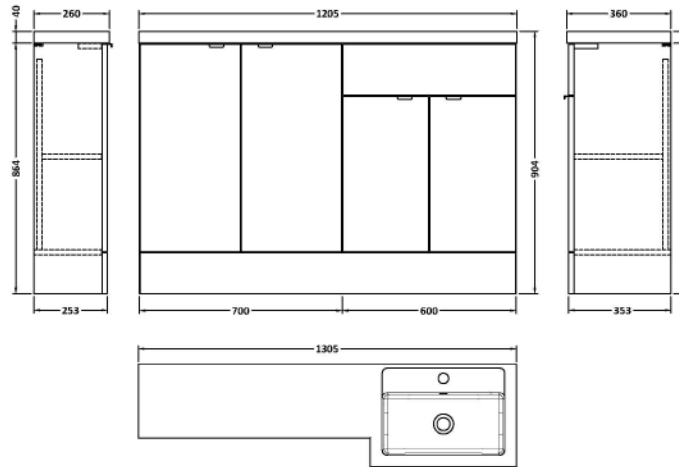

Sales Code: CBI612

Description: 1200mm Combination - Fd Option 2 - Rh

Packaging Details

Barcode: 5055275887981

Sales Code: OFF608

Description: 600 Vanity Unit (355mm Deep)

Product Dimensions

Height (mm):	864
Width (mm):	600
Depth (mm):	355
Nett Weight (kg):	20.5

Packaging Dimensions

Height (mm):	375
Width (mm):	620
Depth (mm):	900
Gross Weight (kg):	21

Packaging Data

Box Colour:	Brown Cardboard Box
Box Qty:	1
Label Size:	100 x 50
Label Colour:	White Label
Label Qty:	2

Sales Code: OFF681

Description: 300 Base Unit (255mm Deep)

Product Dimensions

Height (mm):	864
Width (mm):	300
Depth (mm):	255
Nett Weight (kg):	11

Packaging Dimensions

Height (mm):	290
Width (mm):	325
Depth (mm):	875
Gross Weight (kg):	11.5

Sales Code: PMB414R

Description: 1200 L Shaped Polymarble Basin Rh

Product Dimensions

Height (mm):	135
Width (mm):	1203
Depth (mm):	355
Nett Weight (kg):	17

Packaging Dimensions

Height (mm):	190
Width (mm):	420
Depth (mm):	1260
Gross Weight (kg):	17