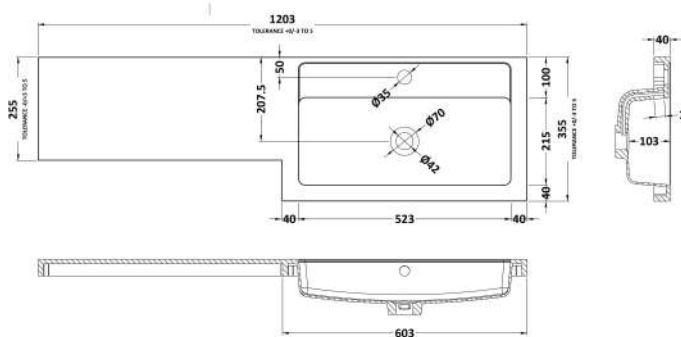

Packaging Dimensions

Height (mm):	375
Width (mm):	620
Depth (mm):	900
Gross Weight (kg):	21

Packaging Data

Box Colour:	Brown Cardboard Box
Box Qty:	1
Label Size:	100 x 50
Label Colour:	White Label
Label Qty:	2

Sales Code: OFF681

Description: 300 Base Unit (255mm Deep)

Product Dimensions

Height (mm):	864
Width (mm):	300
Depth (mm):	255
Nett Weight (kg):	11

Packaging Dimensions

Height (mm):	290
Width (mm):	325
Depth (mm):	875
Gross Weight (kg):	11.5

Packaging Data

Box Colour:	Brown Cardboard Box
Box Qty:	1
Label Size:	100 x 50
Label Colour:	White Label
Label Qty:	2

Outer Box Dimensions (If Applicable)

Height (mm):	
Width (mm):	
Depth (mm):	
Gross Weight (kg):	
Barcode:	5055275817049

Sales Code: PMB414R

Description: 1200 L Shaped Polymarble Basin Rh

Product Dimensions

Height (mm):	135
Width (mm):	1203
Depth (mm):	355
Nett Weight (kg):	17

Packaging Dimensions

Height (mm):	190
Width (mm):	420
Depth (mm):	1260
Gross Weight (kg):	17