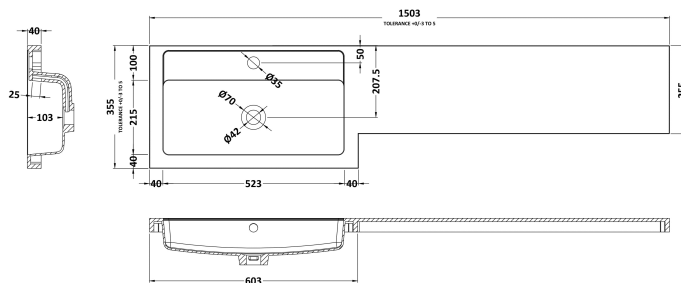

Sales Code: PMB415R

Description: 1500 L Shaped Polymarble Basin Rh

Product Dimensions

Height (mm):	135
Width (mm):	1503
Depth (mm):	355
Nett Weight (kg):	21

Packaging Dimensions

Height (mm):	190
Width (mm):	420
Depth (mm):	1570
Gross Weight (kg):	21

Packaging Data

Box Colour:	Brown Cardboard Box - Printed
Box Qty:	1
Label Size:	100 x 50
Label Colour:	White Label
Label Qty:	2

Outer Box Dimensions (If Applicable)

Height (mm):	
Width (mm):	
Depth (mm):	
Gross Weight (kg):	
Barcode:	5055275812501

Product Details

Country of Origin:	China
Fitting Instruction:	No
Certification:	CE: No WRAS: N/A WRAS No: N/A
Product Material:	Polymarble
Fixing Supplied:	No

Pans/Bidets: Trap Style: Not Applicable   Includes Seat: Not Applicable

Seats: Seat Type: Not Applicable   Material: Not Applicable
Function: Not Applicable   Hinge Type: Not Applicable
Hinge Material: Not Applicable

Cisterns: Operating Type: Not Applicable   Fittings: Not Applicable
Lever Type: Not Applicable

Basins: Tap Hole: One Taphole   Chain Stay Hole: No
Template: Not Required   Waste Type Req: Slotted
Overflow Inc: Yes   Overflow Cover: Yes
Inner Bowl Depth (mm): 103mm