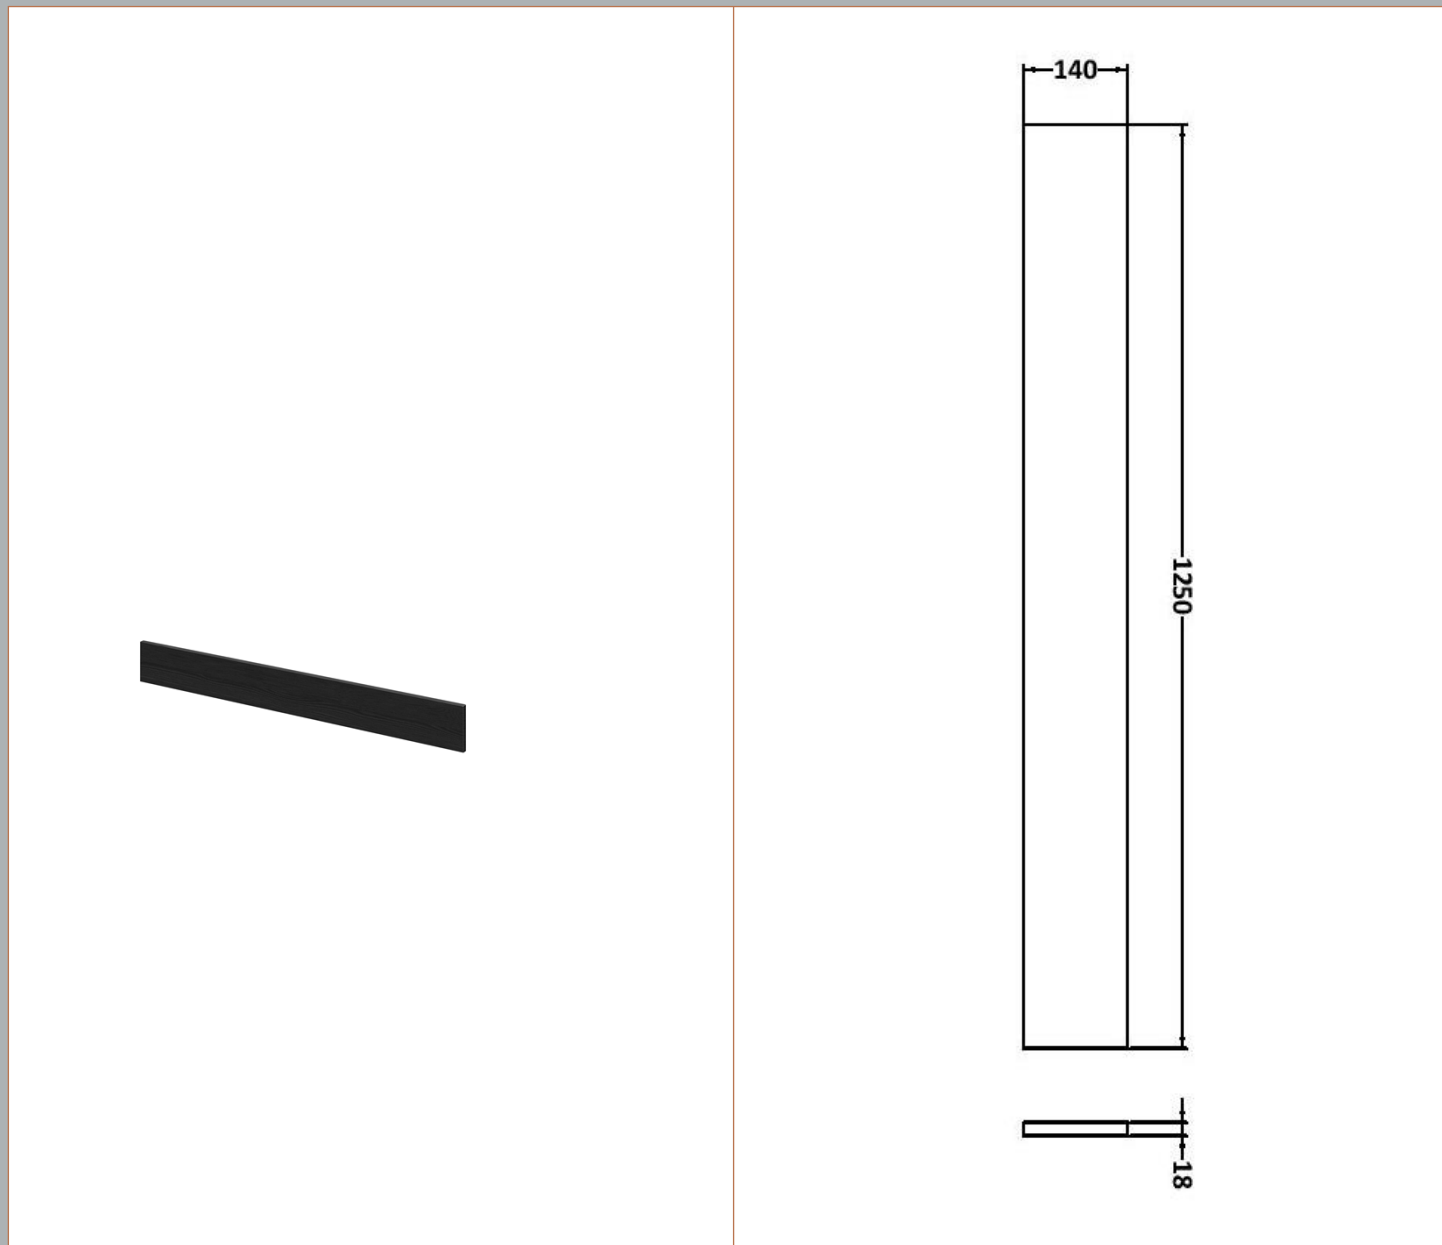

### Product Dimensions

Height (mm):	864
Width (mm):	600
Depth (mm):	255
Nett Weight (kg):	14

### Product Dimensions

Height (mm):	864
Width (mm):	300
Depth (mm):	255
Nett Weight (kg):	11

### Outer Box Dimensions (If Applicable)

Height (mm):	
Width (mm):	
Depth (mm):	
Gross Weight (kg):	
Barcode:	5055275817049

### Product Dimensions

Height (mm):	1250
Width (mm):	145
Depth (mm):	18
Nett Weight (kg):	2