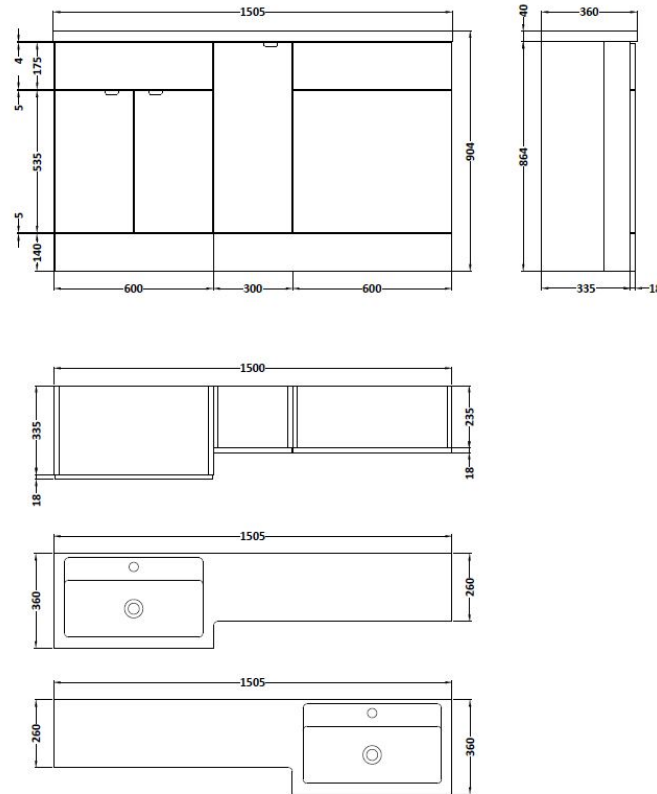

Sales Code: CBI614

Description: 1500mm Combination - Fd Option 2 - Rh

Packaging Details

Barcode: 5055275888001