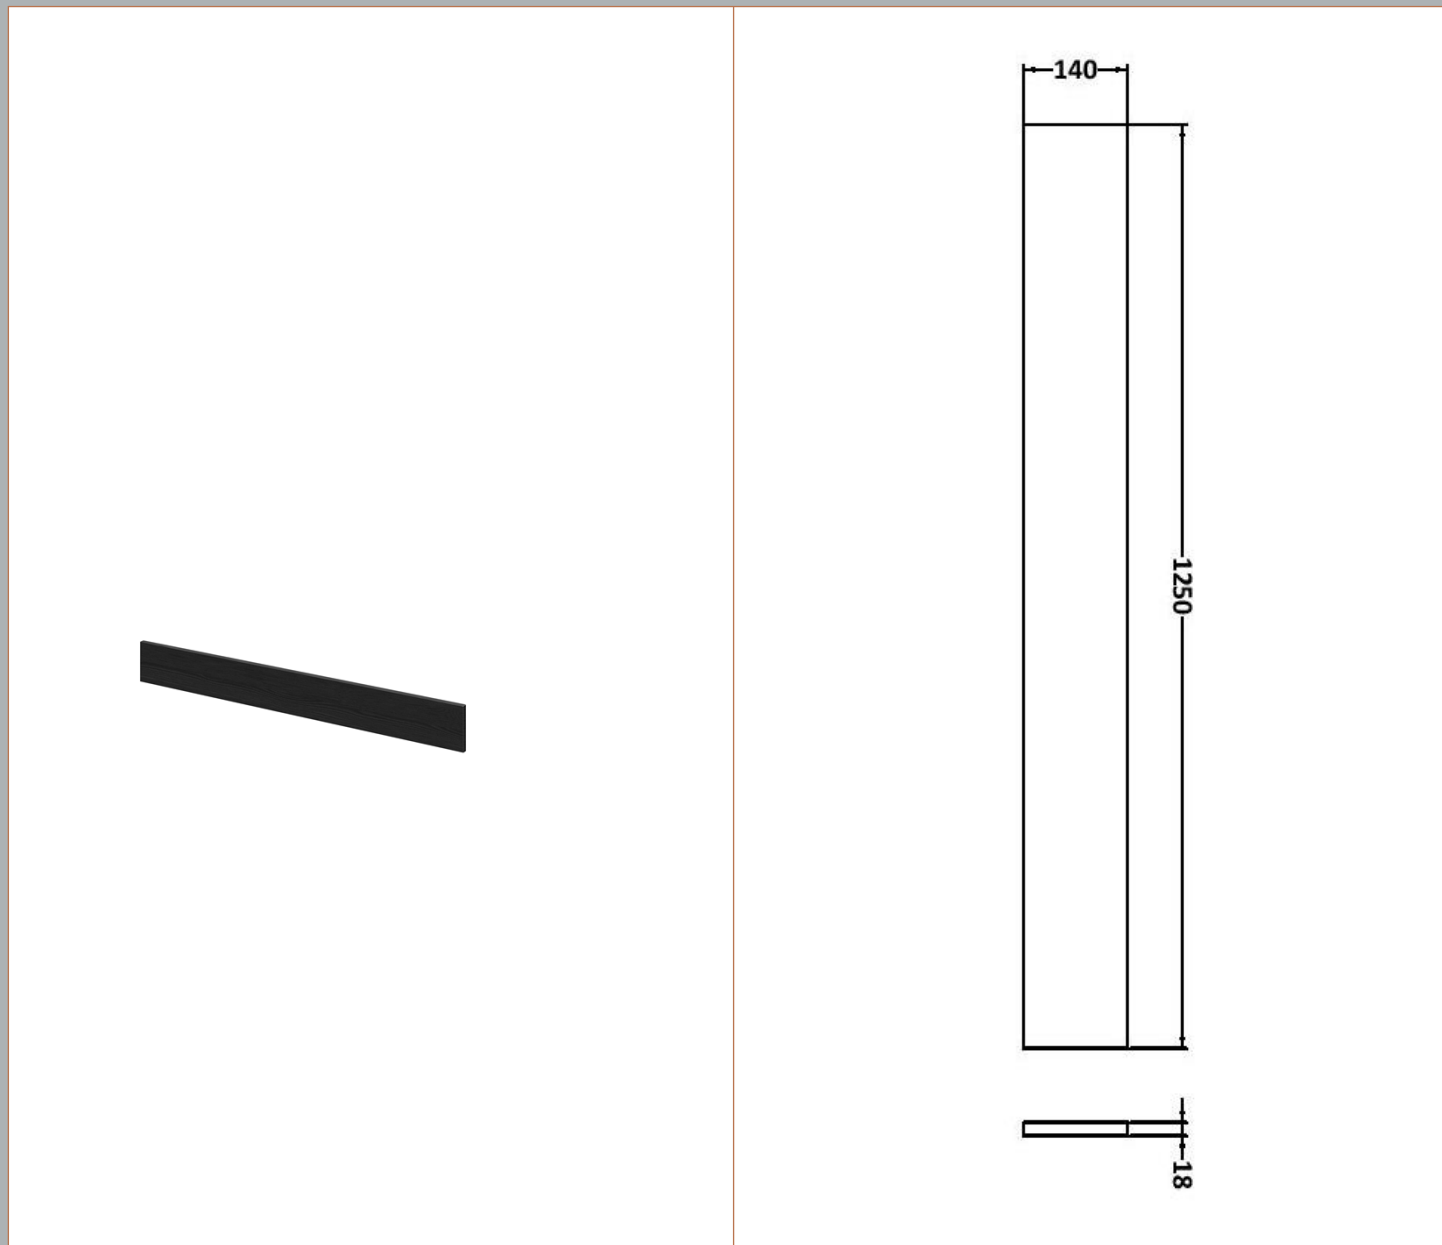

### Product Dimensions

Height (mm):	864
Width (mm):	400
Depth (mm):	255
Nett Weight (kg):	13.5

### Outer Box Dimensions (If Applicable)

Height (mm):	
Width (mm):	
Depth (mm):	
Gross Weight (kg):	
Barcode:	5055275817124

### Product Dimensions

Height (mm):	1250
Width (mm):	145
Depth (mm):	18
Nett Weight (kg):	2