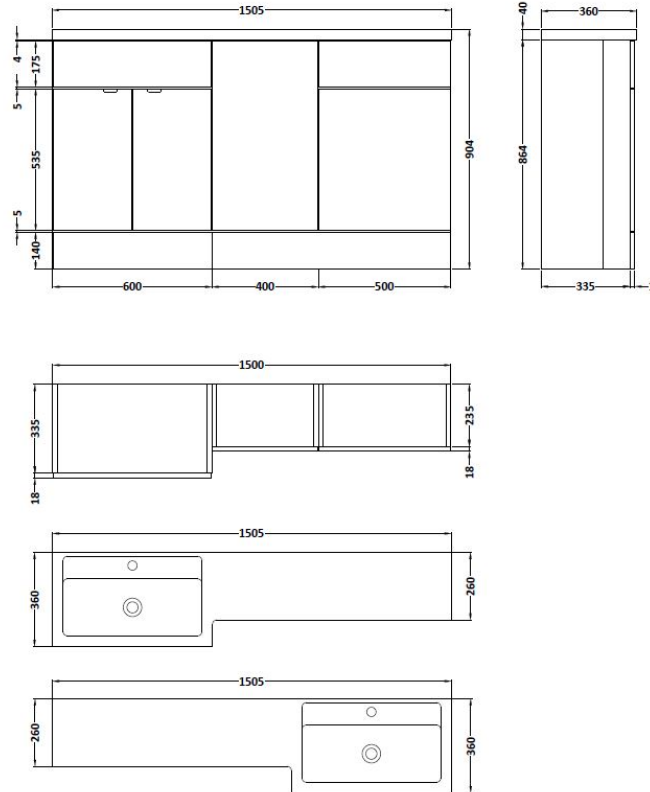

Sales Code: CBI615

Description: 1500mm Combination - Fd Option 1 - Lh

Packaging Details

Barcode: 5055275888018