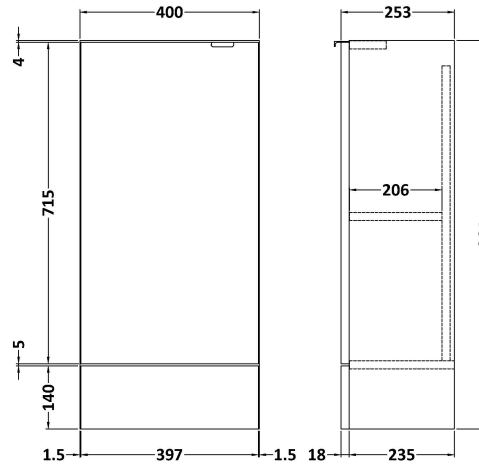

Sales Code: OFF683

Description: 400 Base Unit (255mm Deep)

Product Dimensions

Height (mm):	864
Width (mm):	400
Depth (mm):	255
Nett Weight (kg):	13.5

Packaging Dimensions

Height (mm):	290
Width (mm):	425
Depth (mm):	875
Gross Weight (kg):	14

Packaging Data

Box Colour:	Brown Cardboard Box
Box Qty:	1
Label Size:	100 x 50
Label Colour:	White Label
Label Qty:	2

Outer Box Dimensions (If Applicable)

Height (mm):	
Width (mm):	
Depth (mm):	
Gross Weight (kg):	
Barcode:	5055275817124

Product Details

Country of Origin:	United Kingdom
Fitting Instruction:	No
CE Certification:	N/A
FSC Certified Materials:	Yes
Colour:	Hacienda Black
Construction Method:	Cam & Wood Dowel
Construction Type:	Rigid
Cabinet Finish:	MFC Textured Woodgrain
Fascia Finish:	MFC Textured Woodgrain
Cabinet Thickness (mm):	18
Fascia Thickness (mm):	18
Drawer Included:	No
Drawer Type:	Not Applicable
No of Shelves:	1
Hinge Type:	95 Degree Clip-On Soft Close
Hinge Included:	Yes
Adjustable Legs:	No
Fixings Included:	Yes
Handle Style:	Contemporary
Waste Shroud:	No
Handle Included:	Yes
Handle Type:	Wrapover