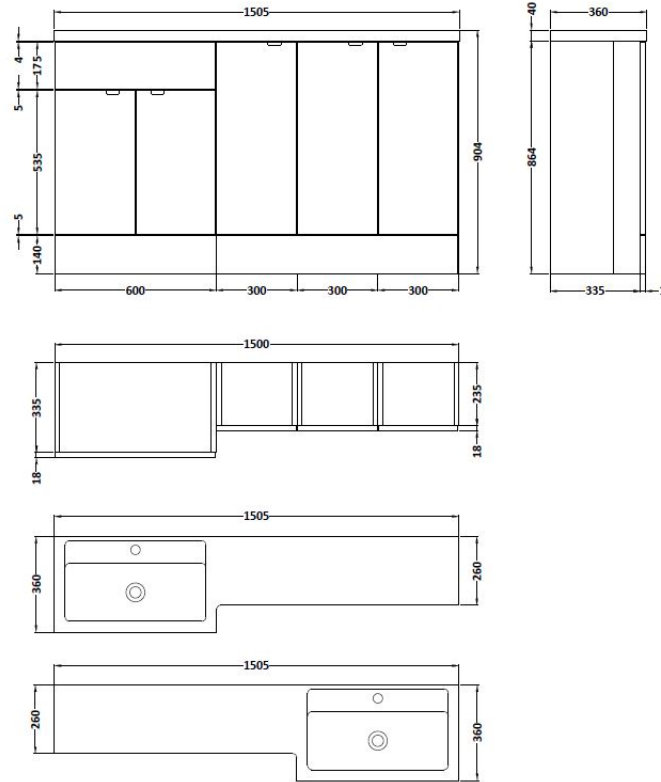

Sales Code: CBI617

Description: 1500mm Combination - Fd Option 3 - Lh

Packaging Details

Barcode: 5055275888032