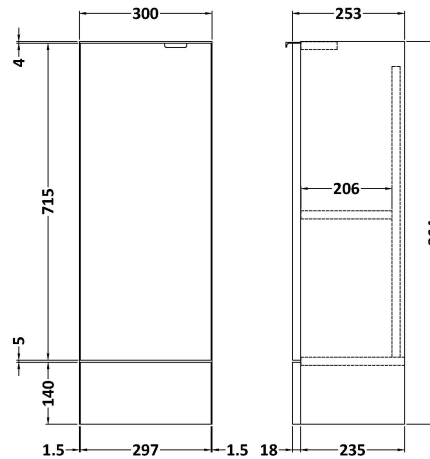

### Product Dimensions

Height (mm):	864
Width (mm):	600
Depth (mm):	355
Nett Weight (kg):	20.5

### Outer Box Dimensions (If Applicable)

Height (mm):	
Width (mm):	
Depth (mm):	
Gross Weight (kg):	
Barcode:	5055275817452

### Product Dimensions

Height (mm):	864
Width (mm):	300
Depth (mm):	255
Nett Weight (kg):	11

### Packaging Dimensions

Height (mm):	290
Width (mm):	325
Depth (mm):	875
Gross Weight (kg):	11.5