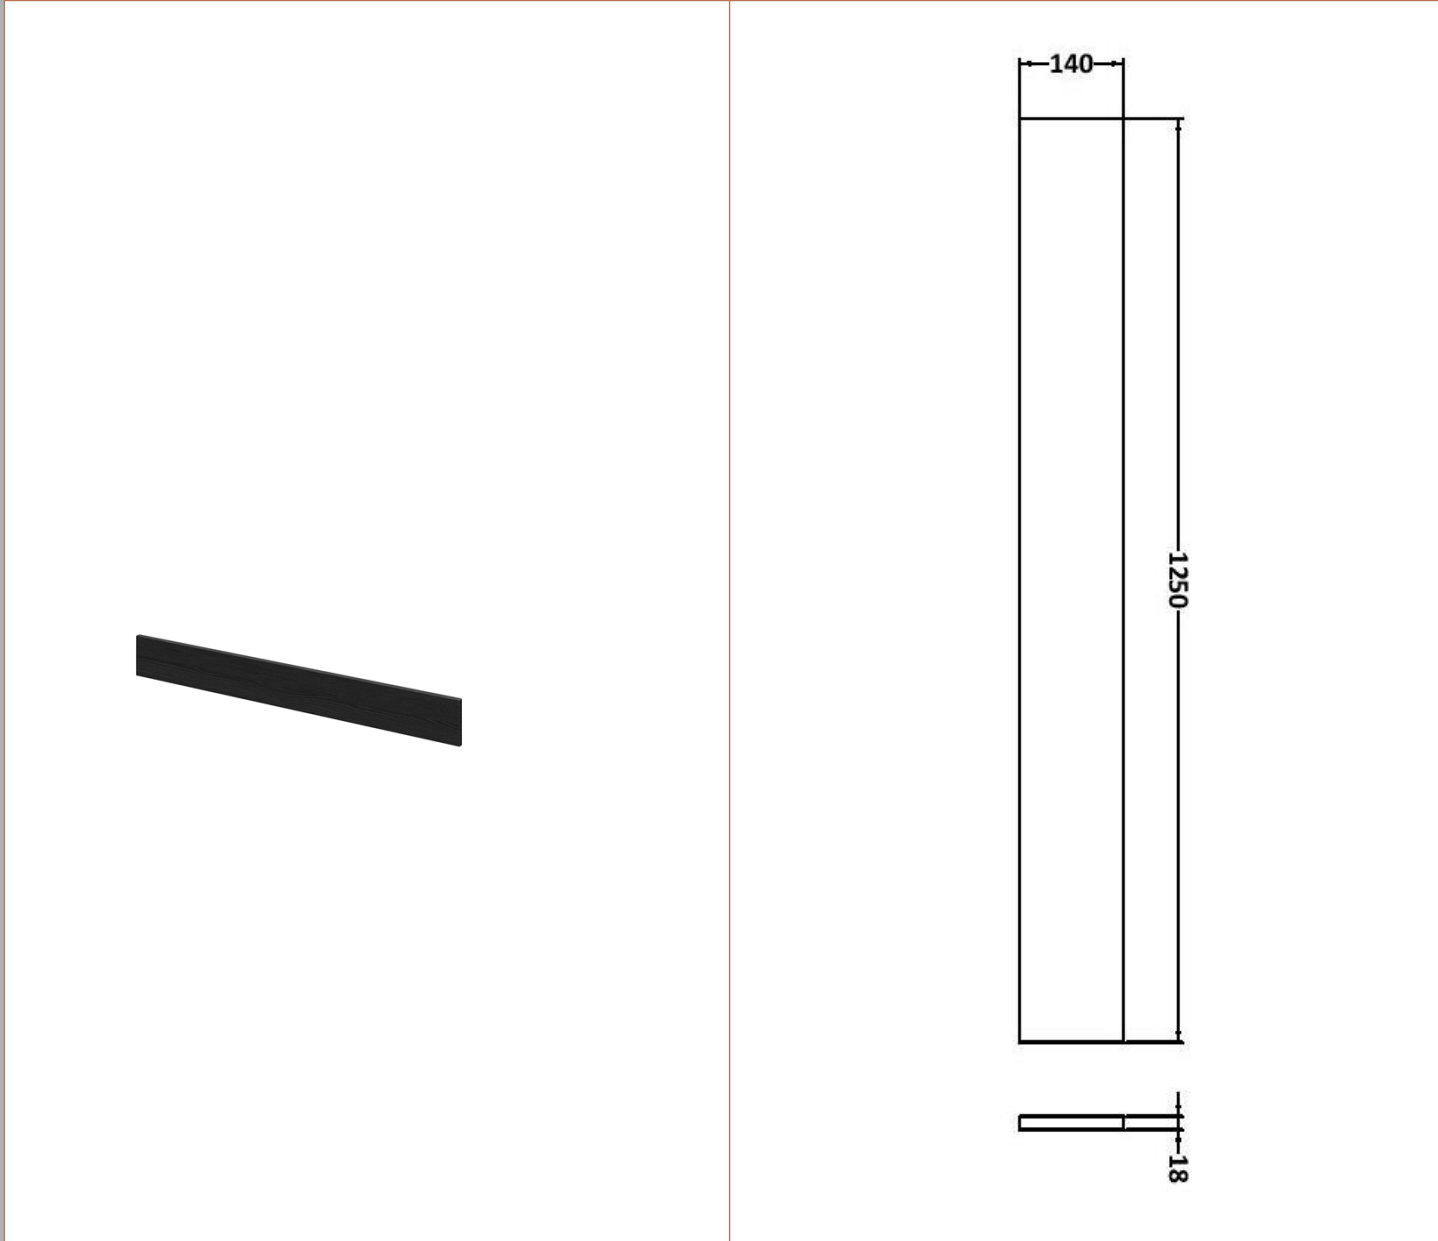

### Product Dimensions

Height (mm):	864
Width (mm):	600
Depth (mm):	355
Nett Weight (kg):	20.5

### Product Dimensions

Height (mm):	864
Width (mm):	300
Depth (mm):	255
Nett Weight (kg):	11

### Outer Box Dimensions (If Applicable)

Height (mm):	
Width (mm):	
Depth (mm):	
Gross Weight (kg):	
Barcode:	5055275817049

### Product Dimensions

Height (mm):	1250
Width (mm):	145
Depth (mm):	18
Nett Weight (kg):	2