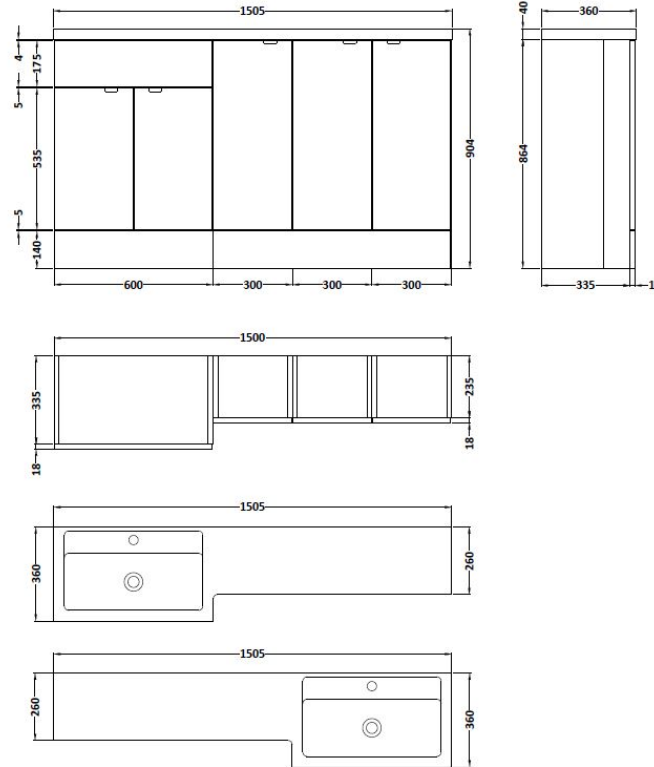

Sales Code: CBI618

Description: 1500mm Combination - Fd Option 3 - Rh

Packaging Details

Barcode: 5055275888049

Sales Code: OFF608

Description: 600 Vanity Unit (355mm Deep)

Product Dimensions

Height (mm):	864
Width (mm):	600
Depth (mm):	355
Nett Weight (kg):	20.5

Packaging Dimensions

Height (mm):	375
Width (mm):	620
Depth (mm):	900
Gross Weight (kg):	21

Packaging Data

Box Colour:	Brown Cardboard Box
Box Qty:	1
Label Size:	100 x 50
Label Colour:	White Label
Label Qty:	2

Sales Code: OFF681

Description: 300 Base Unit (255mm Deep)

Product Dimensions

Height (mm):	864
Width (mm):	300
Depth (mm):	255
Nett Weight (kg):	11

Packaging Dimensions

Height (mm):	290
Width (mm):	325
Depth (mm):	875
Gross Weight (kg):	11.5

Sales Code: PMB415R

Description: 1500 L Shaped Polymarble Basin Rh

Product Dimensions

Height (mm):	135
Width (mm):	1503
Depth (mm):	355
Nett Weight (kg):	21

Packaging Dimensions

Height (mm):	190
Width (mm):	420
Depth (mm):	1570
Gross Weight (kg):	21