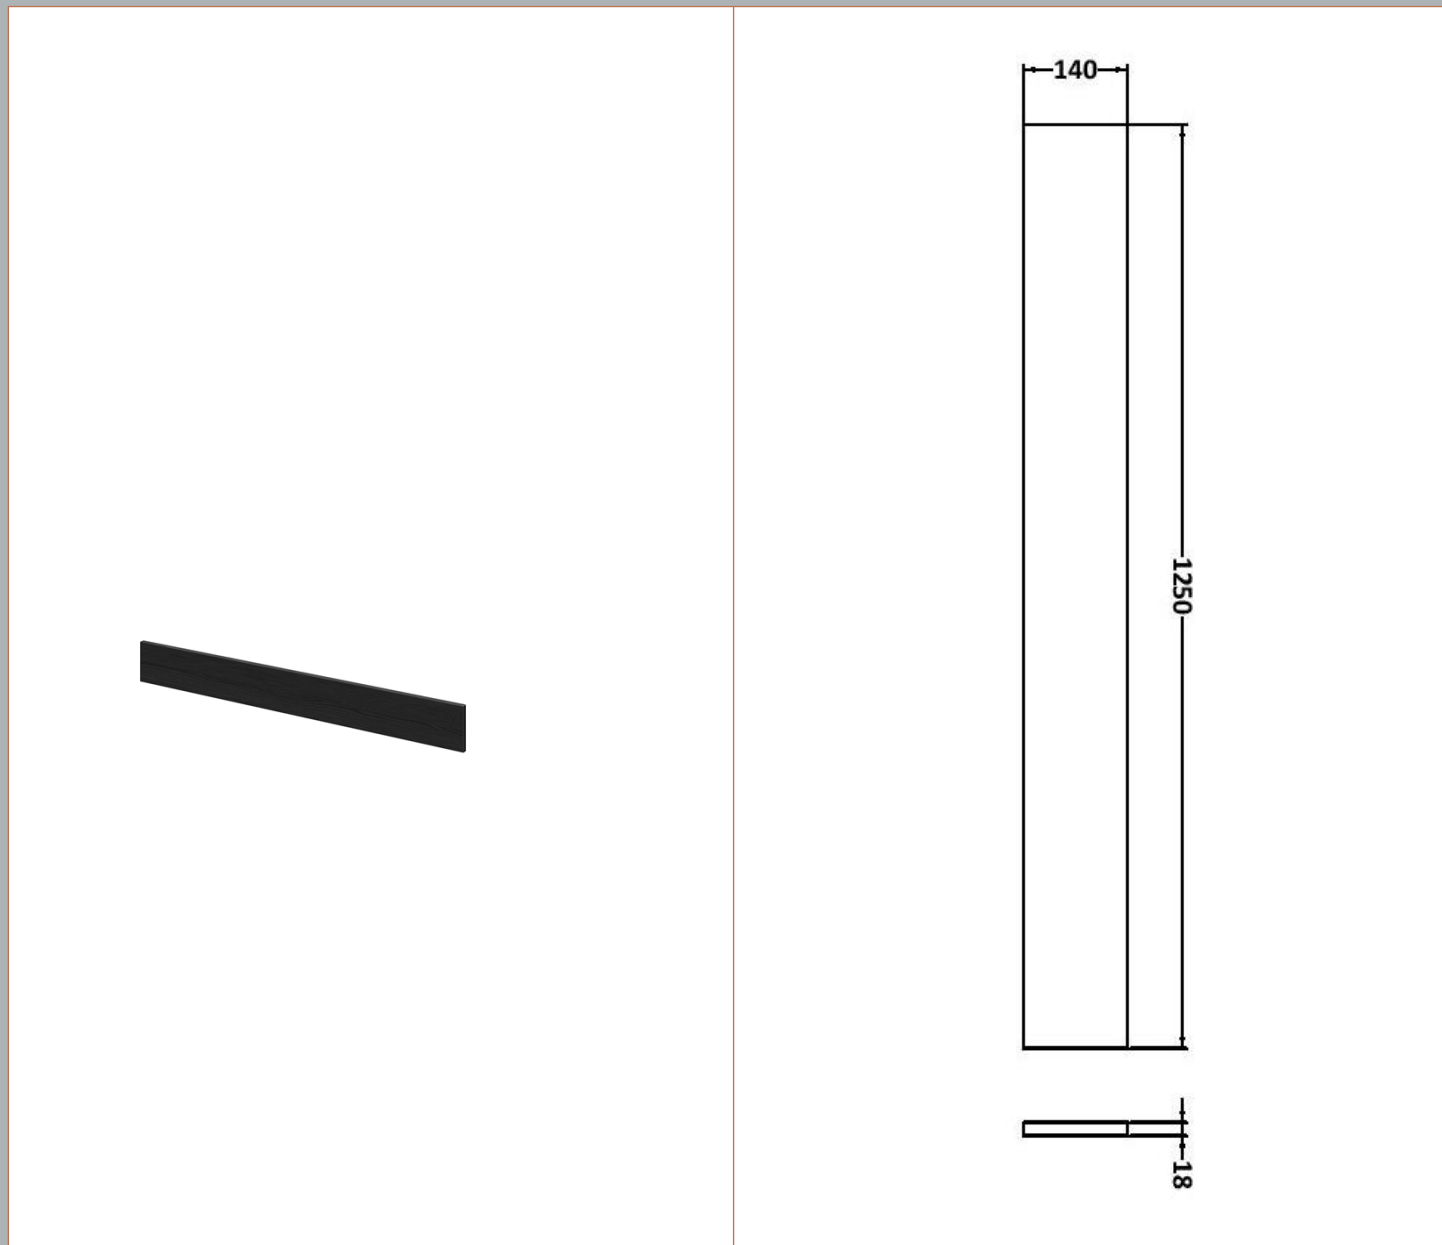

Sales Code: OFF681

Description: 300 Base Unit (255mm Deep)

Product Dimensions

Height (mm):	864
Width (mm):	300
Depth (mm):	255
Nett Weight (kg):	11

Packaging Dimensions

Height (mm):	290
Width (mm):	325
Depth (mm):	875
Gross Weight (kg):	11.5

Packaging Data

Box Colour:	Brown Cardboard Box
Box Qty:	1
Label Size:	100 x 50
Label Colour:	White Label
Label Qty:	2

Outer Box Dimensions (If Applicable)

Height (mm):	
Width (mm):	
Depth (mm):	
Gross Weight (kg):	
Barcode:	5055275817049

Sales Code: OFF691

Description: 1.25M Continuous Plinth (1250X140x18mm)

Product Dimensions

Height (mm):	1250
Width (mm):	145
Depth (mm):	18
Nett Weight (kg):	2

Packaging Dimensions

Height (mm):	20
Width (mm):	150
Depth (mm):	1260
Gross Weight (kg):	2

Sales Code: PMB415R

Description: 1500 L Shaped Polymarble Basin Rh

Product Dimensions

Height (mm):	135
Width (mm):	1503
Depth (mm):	355
Nett Weight (kg):	21

Packaging Dimensions

Height (mm):	190
Width (mm):	420
Depth (mm):	1570
Gross Weight (kg):	21