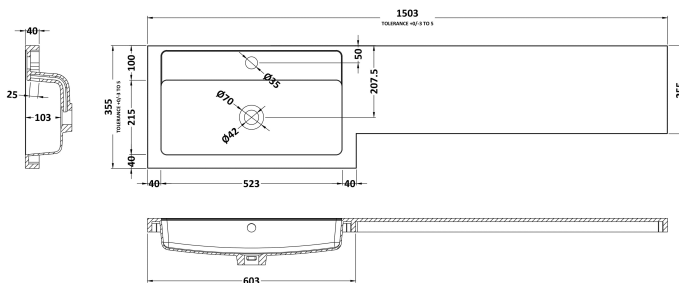

Sales Code: CBI618

Description: 1500mm Combination - Fd Option 3 - Rh

Packaging Details

Barcode: 5055275888049

Sales Code: OFF608

Description: 600 Vanity Unit (355mm Deep)

Product Dimensions

Height (mm):	864
Width (mm):	600
Depth (mm):	355
Nett Weight (kg):	20.5

Sales Code: OFF691

Description: 1.25M Continuous Plinth (1250X140x18mm)

Product Dimensions

Height (mm):	1250
Width (mm):	145
Depth (mm):	18
Nett Weight (kg):	2

Packaging Dimensions

Height (mm):	20
Width (mm):	150
Depth (mm):	1260
Gross Weight (kg):	2

Packaging Data

Box Colour:	Brown Cardboard Box
Box Qty:	1
Label Size:	100 x 50
Label Colour:	White Label
Label Qty:	2

Outer Box Dimensions (If Applicable)

Height (mm):	
Width (mm):	
Depth (mm):	
Gross Weight (kg):	
Barcode:	5055275828403

Sales Code: PMB415R

Description: 1500 L Shaped Polymarble Basin Rh

Product Dimensions

Height (mm):	135
Width (mm):	1503
Depth (mm):	355
Nett Weight (kg):	21

Packaging Dimensions

Height (mm):	190
Width (mm):	420
Depth (mm):	1570
Gross Weight (kg):	21