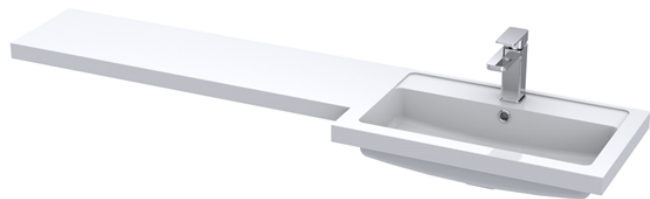

Sales Code: PMB415R

Description: 1500 L Shaped Polymarble Basin Rh

Product Dimensions

Height (mm):	135
Width (mm):	1503
Depth (mm):	355
Nett Weight (kg):	21

Packaging Dimensions

Height (mm):	190
Width (mm):	420
Depth (mm):	1570
Gross Weight (kg):	21

Packaging Data

Box Colour:	Brown Cardboard Box - Printed
Box Qty:	1
Label Size:	100 x 50
Label Colour:	White Label
Label Qty:	2

Outer Box Dimensions (If Applicable)

Height (mm):	
Width (mm):	
Depth (mm):	
Gross Weight (kg):	
Barcode:	5055275812501

Product Details

Country of Origin:	China
Fitting Instruction:	No
Certification:	CE: No WRAS: N/A WRAS No: N/A
Product Material:	Polymarble
Fixing Supplied:	No

Pans/Bidets: Trap Style: Not Applicable   Includes Seat: Not Applicable

Seats: Seat Type: Not Applicable   Material: Not Applicable
Function: Not Applicable   Hinge Type: Not Applicable
Hinge Material: Not Applicable

Cisterns: Operating Type: Not Applicable   Fittings: Not Applicable
Lever Type: Not Applicable

Basins: Tap Hole: One Taphole   Chain Stay Hole: No
Template: Not Required   Waste Type Req: Slotted
Overflow Inc: Yes   Overflow Cover: Yes
Inner Bowl Depth (mm): 103mm