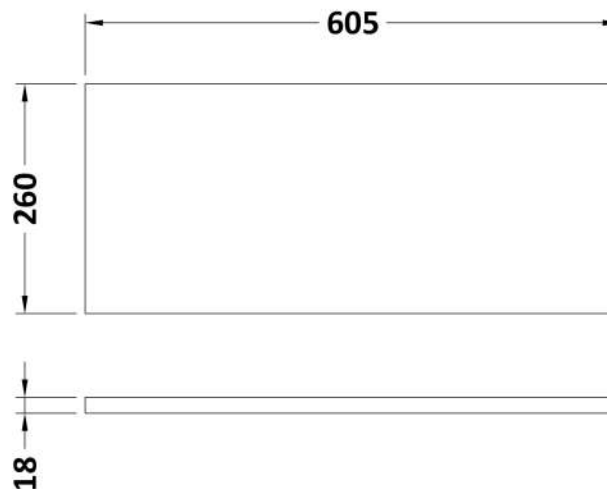

Sales Code: CBI619A

Description: 600 Wc Unit (255mm Deep)

Packaging Details

Barcode: 5056462603292

Sales Code: OFF647

Description: 600 Wc Unit (255mm Deep)

Product Dimensions

Height (mm):	864
Width (mm):	600
Depth (mm):	255
Nett Weight (kg):	14

Packaging Dimensions

Height (mm):	290
Width (mm):	625
Depth (mm):	875
Gross Weight (kg):	14.5

Packaging Data

Box Colour:	Brown Cardboard Box
Box Qty:	1
Label Size:	100 x 50
Label Colour:	White Label
Label Qty:	2

Sales Code: OFF642

Description: 600 Wc Unit Top 605X260

Product Dimensions

Height (mm):	18
Width (mm):	605
Depth (mm):	260
Nett Weight (kg):	2.5

Packaging Dimensions

Height (mm):	25
Width (mm):	625
Depth (mm):	280
Gross Weight (kg):	2.5

Packaging Data

Box Colour:	Brown Cardboard Box
Box Qty:	1
Label Size:	50 x 100
Label Colour:	White Label
Label Qty:	2

Outer Box Dimensions (If Applicable)

Height (mm):	
Width (mm):	
Depth (mm):	
Gross Weight (kg):	
Barcode:	5056211874522