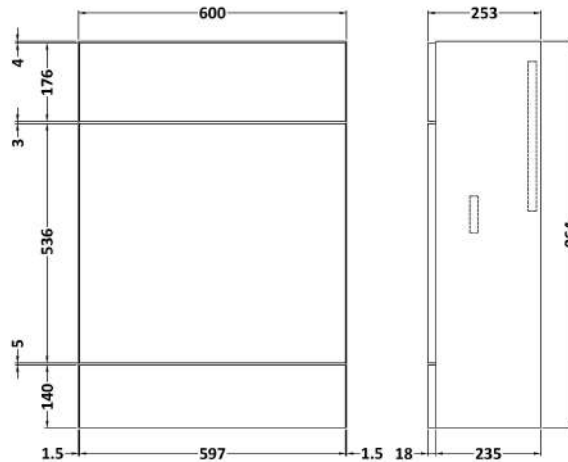

Sales Code: CBI619A

Description: 600 Wc Unit (255mm Deep)

Packaging Details

Barcode: 5056462603292

Sales Code: OFF647

Description: 600 Wc Unit (255mm Deep)

Product Dimensions

Height (mm):	864
Width (mm):	600
Depth (mm):	255
Nett Weight (kg):	14

Packaging Dimensions

Height (mm):	290
Width (mm):	625
Depth (mm):	875
Gross Weight (kg):	14.5

Packaging Data

Box Colour:	Brown Cardboard Box
Box Qty:	1
Label Size:	100 x 50
Label Colour:	White Label
Label Qty:	2

Sales Code: OFF642

Description: 600 Wc Unit Top 605X260

Product Dimensions

Height (mm):	18
Width (mm):	605
Depth (mm):	260
Nett Weight (kg):	2.5

Packaging Dimensions

Height (mm):	25
Width (mm):	625
Depth (mm):	280
Gross Weight (kg):	2.5

Packaging Data

Box Colour:	Brown Cardboard Box
Box Qty:	1
Label Size:	50 x 100
Label Colour:	White Label
Label Qty:	2

Outer Box Dimensions (If Applicable)

Height (mm):	
Width (mm):	
Depth (mm):	
Gross Weight (kg):	
Barcode:	5056211874522