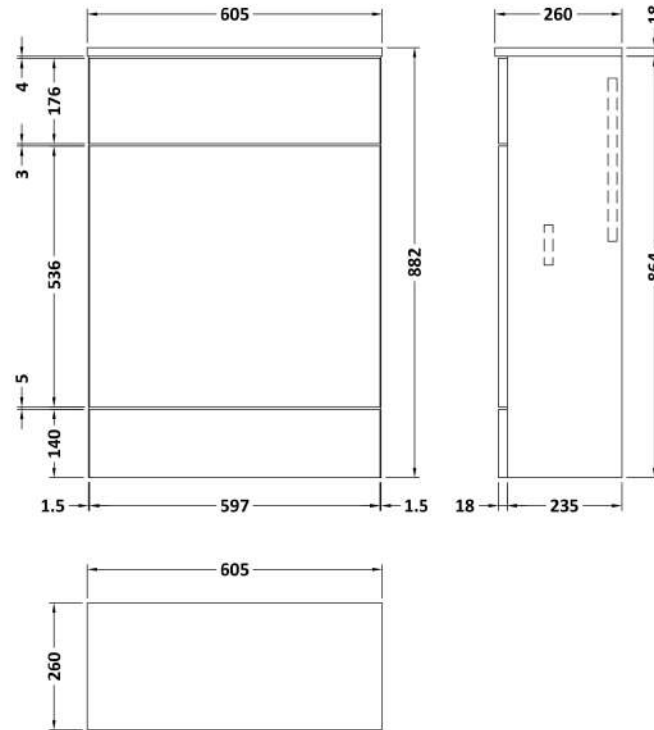

Sales Code: CBI619A

Description: 600 Wc Unit (255mm Deep)

Packaging Details

Barcode: 5056462603292

Sales Code: OFF647

Description: 600 Wc Unit (255mm Deep)

Product Dimensions

Height (mm):	864
Width (mm):	600
Depth (mm):	255
Nett Weight (kg):	14

Packaging Dimensions

Height (mm):	290
Width (mm):	625
Depth (mm):	875
Gross Weight (kg):	14.5

Packaging Data

Box Colour:	Brown Cardboard Box
Box Qty:	1
Label Size:	100 x 50
Label Colour:	White Label
Label Qty:	2

Sales Code: OFF642

Description: 600 Wc Unit Top 605X260

Product Dimensions

Height (mm):	18
Width (mm):	605
Depth (mm):	260
Nett Weight (kg):	2.5

Packaging Dimensions

Height (mm):	25
Width (mm):	625
Depth (mm):	280
Gross Weight (kg):	2.5

Packaging Data

Box Colour:	Brown Cardboard Box
Box Qty:	1
Label Size:	50 x 100
Label Colour:	White Label
Label Qty:	2

Outer Box Dimensions (If Applicable)

Height (mm):	
Width (mm):	
Depth (mm):	
Gross Weight (kg):	
Barcode:	5056211874522