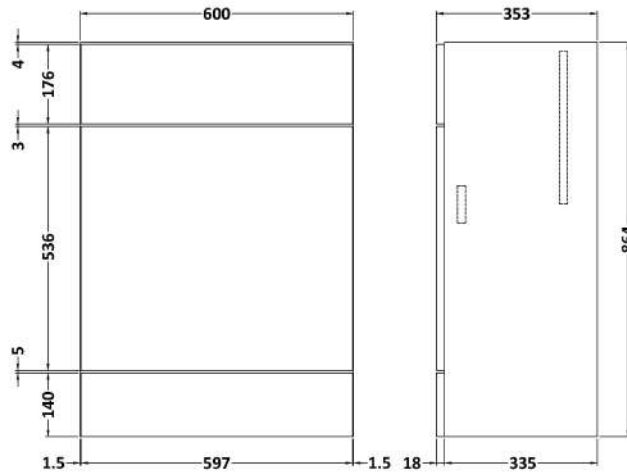

Sales Code: CBI620A

Description: 600 Wc Unit (355mm Deep)

Packaging Details

Barcode: 5056462603308

Sales Code: OFF648

Description: 600 Wc Unit (355mm Deep)

Product Dimensions

Height (mm):	864
Width (mm):	600
Depth (mm):	355
Nett Weight (kg):	15.5

Packaging Dimensions

Height (mm):	375
Width (mm):	620
Depth (mm):	900
Gross Weight (kg):	16

Packaging Data

Box Colour:	Brown Cardboard Box
Box Qty:	1
Label Size:	100 x 50
Label Colour:	White Label
Label Qty:	2

Sales Code: OFF644

Description: 600 Wc Unit Top 605X360

Product Dimensions

Height (mm):	18
Width (mm):	605
Depth (mm):	360
Nett Weight (kg):	2.5

Packaging Dimensions

Height (mm):	25
Width (mm):	625
Depth (mm):	380
Gross Weight (kg):	2.5

Packaging Data

Box Colour:	Brown Cardboard Box
Box Qty:	1
Label Size:	50 x 100
Label Colour:	White Label
Label Qty:	2

Outer Box Dimensions (If Applicable)

Height (mm):	
Width (mm):	
Depth (mm):	
Gross Weight (kg):	
Barcode:	5056211874508