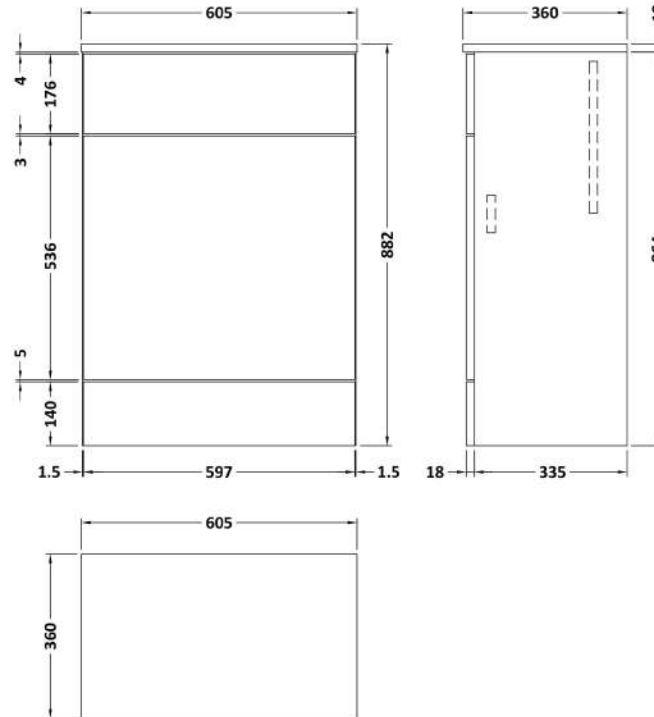

Sales Code: CBI620A

Description: 600 Wc Unit (355mm Deep)

Packaging Details

Barcode: 5056462603308

Sales Code: OFF648

Description: 600 Wc Unit (355mm Deep)

Product Dimensions

Height (mm):	864
Width (mm):	600
Depth (mm):	355
Nett Weight (kg):	15.5

Packaging Dimensions

Height (mm):	375
Width (mm):	620
Depth (mm):	900
Gross Weight (kg):	16

Packaging Data

Box Colour:	Brown Cardboard Box
Box Qty:	1
Label Size:	100 x 50
Label Colour:	White Label
Label Qty:	2

Sales Code: OFF644

Description: 600 Wc Unit Top 605X360

Product Dimensions

Height (mm):	18
Width (mm):	605
Depth (mm):	360
Nett Weight (kg):	2.5

Packaging Dimensions

Height (mm):	25
Width (mm):	625
Depth (mm):	380
Gross Weight (kg):	2.5

Packaging Data

Box Colour:	Brown Cardboard Box
Box Qty:	1
Label Size:	50 x 100
Label Colour:	White Label
Label Qty:	2

Outer Box Dimensions (If Applicable)

Height (mm):	
Width (mm):	
Depth (mm):	
Gross Weight (kg):	
Barcode:	5056211874508