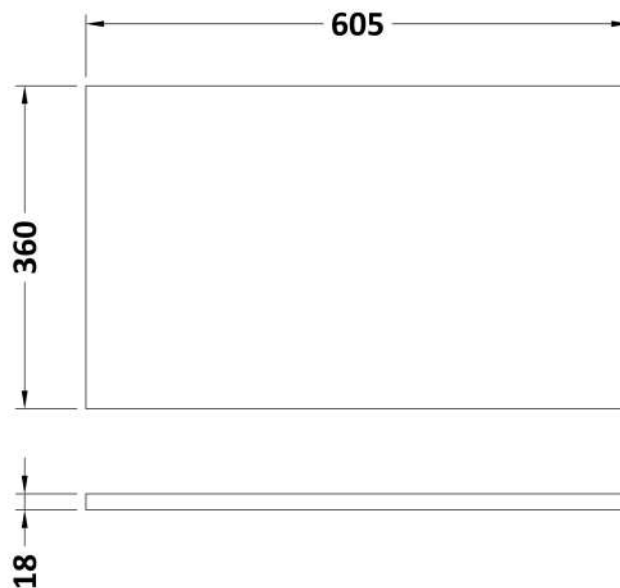

Sales Code: CBI620A

Description: 600 Wc Unit (355mm Deep)

Packaging Details

Barcode: 5056462603308

Sales Code: OFF648

Description: 600 Wc Unit (355mm Deep)

Product Dimensions

Height (mm):	864
Width (mm):	600
Depth (mm):	355
Nett Weight (kg):	15.5

Packaging Dimensions

Height (mm):	375
Width (mm):	620
Depth (mm):	900
Gross Weight (kg):	16

Packaging Data

Box Colour:	Brown Cardboard Box
Box Qty:	1
Label Size:	100 x 50
Label Colour:	White Label
Label Qty:	2

Sales Code: OFF644

Description: 600 Wc Unit Top 605X360

Product Dimensions

Height (mm):	18
Width (mm):	605
Depth (mm):	360
Nett Weight (kg):	2.5

Packaging Dimensions

Height (mm):	25
Width (mm):	625
Depth (mm):	380
Gross Weight (kg):	2.5

Packaging Data

Box Colour:	Brown Cardboard Box
Box Qty:	1
Label Size:	50 x 100
Label Colour:	White Label
Label Qty:	2

Outer Box Dimensions (If Applicable)

Height (mm):	
Width (mm):	
Depth (mm):	
Gross Weight (kg):	
Barcode:	5056211874508