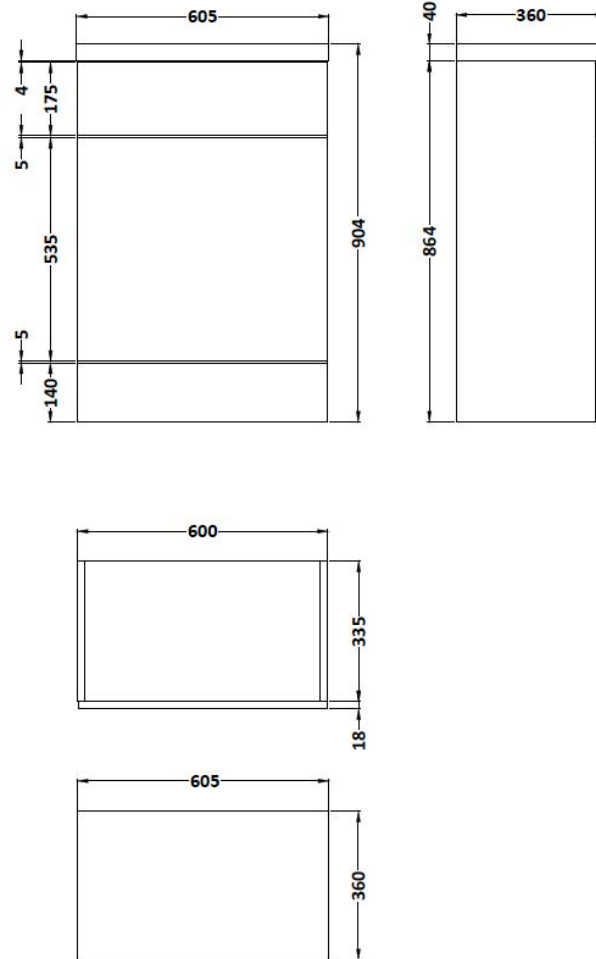

Sales Code: CBI620

Description: 600mm Fd Wc Unit & Polymarble Top

### Product Dimensions

Height (mm):	864
Width (mm):	600
Depth (mm):	355
Nett Weight (kg):	15.5

### Packaging Dimensions

Height (mm):	375
Width (mm):	620
Depth (mm):	900
Gross Weight (kg):	16

### Outer Box Dimensions (If Applicable)

Height (mm):	
Width (mm):	
Depth (mm):	
Gross Weight (kg):	
Barcode:	5055275820339