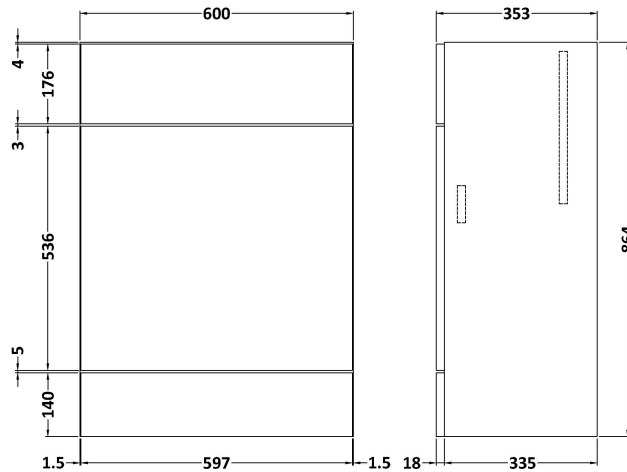

### Product Dimensions

Height (mm):	864
Width (mm):	600
Depth (mm):	355
Nett Weight (kg):	15.5

### Packaging Dimensions

Height (mm):	375
Width (mm):	620
Depth (mm):	900
Gross Weight (kg):	16

### Outer Box Dimensions (If Applicable)

Height (mm):	
Width (mm):	
Depth (mm):	
Gross Weight (kg):	
Barcode:	5055275820339

Sales Code: PMB453

Description: 600 Wc Unit Top 600X355

**Product Dimensions**

Height (mm):	40
Width (mm):	603
Depth (mm):	355
Nett Weight (kg):	8

**Packaging Dimensions**

Height (mm):	90
Width (mm):	420
Depth (mm):	670
Gross Weight (kg):	8