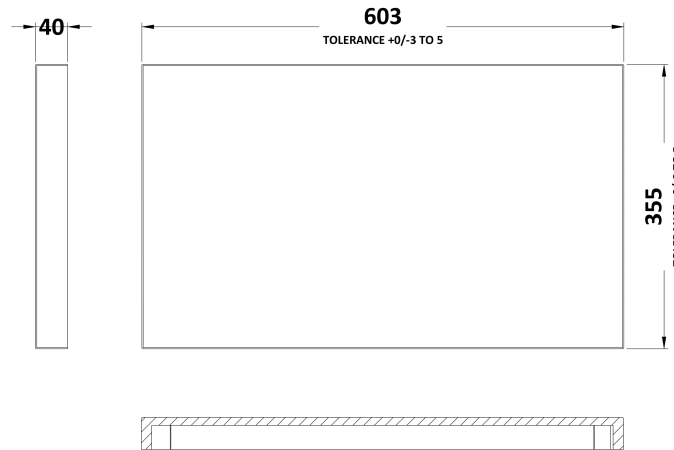

### Product Dimensions

Height (mm):	864
Width (mm):	600
Depth (mm):	355
Nett Weight (kg):	15.5

### Packaging Dimensions

Height (mm):	375
Width (mm):	620
Depth (mm):	900
Gross Weight (kg):	16

### Outer Box Dimensions (If Applicable)

Height (mm):	
Width (mm):	
Depth (mm):	
Gross Weight (kg):	
Barcode:	5055275820339

Sales Code: PMB453

Description: 600 Wc Unit Top 600X355

**Product Dimensions**

Height (mm):	40
Width (mm):	603
Depth (mm):	355
Nett Weight (kg):	8

**Packaging Dimensions**

Height (mm):	90
Width (mm):	420
Depth (mm):	670
Gross Weight (kg):	8