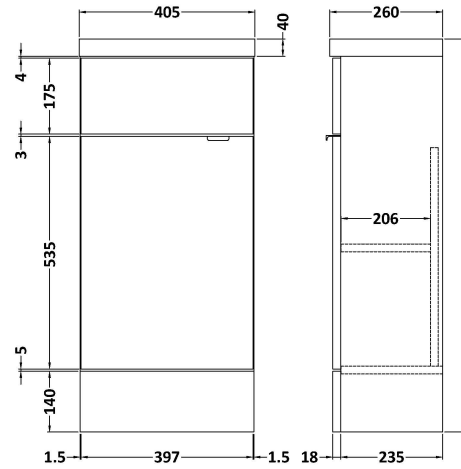

Sales Code: CBI621

Description: 400mm Compact Vanity Unit & Basin

Packaging Details

Barcode: 5055275888070

Sales Code: OFF603

Description: 400 Vanity Unit (255mm Deep)

Product Dimensions

Height (mm):	864
Width (mm):	400
Depth (mm):	255
Nett Weight (kg):	12

Packaging Dimensions

Height (mm):	290
Width (mm):	325
Depth (mm):	875
Gross Weight (kg):	12.5

Packaging Data

Box Colour:	Brown Cardboard Box
Box Qty:	1
Label Size:	100 x 50
Label Colour:	White Label
Label Qty:	2

Sales Code: PMB301

Description: 400 Side Tap Basin 1Th (402.5X255x40)

Product Dimensions

Height (mm):	255
Width (mm):	403
Depth (mm):	135
Nett Weight (kg):	6.01

Packaging Dimensions

Height (mm):	315
Width (mm):	205
Depth (mm):	455
Gross Weight (kg):	6.01

Packaging Data

Box Colour:	
Box Qty:	
Label Size:	x
Label Colour:	
Label Qty:	

Outer Box Dimensions (If Applicable)

Height (mm):	
Width (mm):	
Depth (mm):	
Gross Weight (kg):	
Barcode:	5055369063024

Product Details