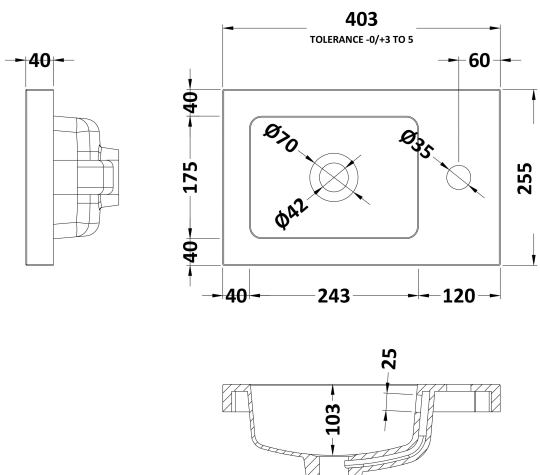

Packaging Dimensions

Height (mm):	290
Width (mm):	325
Depth (mm):	875
Gross Weight (kg):	12.5

Packaging Data

Box Colour:	Brown Cardboard Box
Box Qty:	1
Label Size:	100 x 50
Label Colour:	White Label
Label Qty:	2

Outer Box Dimensions (If Applicable)

Height (mm):	
Width (mm):	
Depth (mm):	
Gross Weight (kg):	
Barcode:	5055275817162

Product Details

Country of Origin:	United Kingdom
Fitting Instruction:	No
CE Certification:	N/A
FSC Certified Materials:	Yes
Colour:	Hacienda Black
Construction Method:	Cam & Wood Dowel
Construction Type:	Rigid
Cabinet Finish:	MFC Textured Woodgrain
Fascia Finish:	MFC Textured Woodgrain
Cabinet Thickness (mm):	18
Fascia Thickness (mm):	18
Drawer Included:	No
Drawer Type:	Not Applicable
No of Shelves:	1
Hinge Type:	95 Degree Clip-On Soft Close
Hinge Included:	Yes
Adjustable Legs:	No
Fixings Included:	Yes
Handle Style:	Contemporary
Waste Shroud:	No
Handle Included:	Yes
Handle Type:	Wrapover

Sales Code: PMB301

Description: 400 Side Tap Basin 1Th (402.5X255x40)

Product Dimensions

Height (mm):	255
Width (mm):	403
Depth (mm):	135
Nett Weight (kg):	6.01

Packaging Dimensions

Height (mm):	315
Width (mm):	205
Depth (mm):	455
Gross Weight (kg):	6.01

Packaging Data

Box Colour:	
Box Qty:	
Label Size:	x
Label Colour:	
Label Qty:	

Outer Box Dimensions (If Applicable)

Height (mm):	
Width (mm):	
Depth (mm):	
Gross Weight (kg):	
Barcode:	5055369063024

Product Details