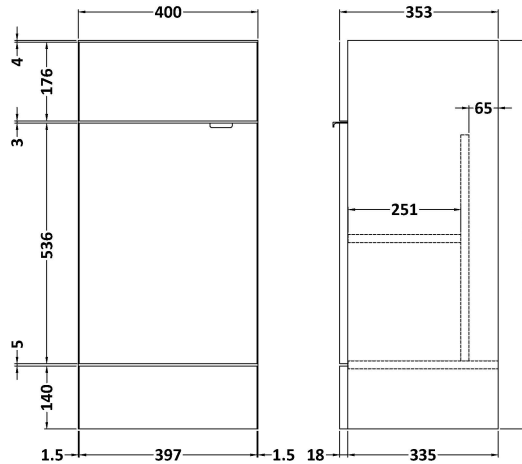

Sales Code: OFF604

Description: 400 Vanity Unit (355mm Deep)

Product Dimensions

Height (mm):	864
Width (mm):	400
Depth (mm):	355
Nett Weight (kg):	15.5

Packaging Dimensions

Height (mm):	375
Width (mm):	425
Depth (mm):	875
Gross Weight (kg):	16

Packaging Data

Box Colour:	Brown Cardboard Box
Box Qty:	1
Label Size:	100 x 50
Label Colour:	White Label
Label Qty:	2

Outer Box Dimensions (If Applicable)

Height (mm):	
Width (mm):	
Depth (mm):	
Gross Weight (kg):	
Barcode:	5055275817322

Sales Code: PMB311

Description: 400 Rear Tap Basin 1Th

Product Dimensions

Height (mm):	355
Width (mm):	403
Depth (mm):	135
Nett Weight (kg):	6.01

Packaging Dimensions

Height (mm):	550
Width (mm):	450
Depth (mm):	420
Gross Weight (kg):	6.01

Packaging Data

Box Colour:	Brown Cardboard Box - Printed
Box Qty:	1
Label Size:	100 x 50
Label Colour:	White Label
Label Qty:	2

Outer Box Dimensions (If Applicable)

Height (mm):	
Width (mm):	
Depth (mm):	
Gross Weight (kg):	
Barcode:	5055369071968