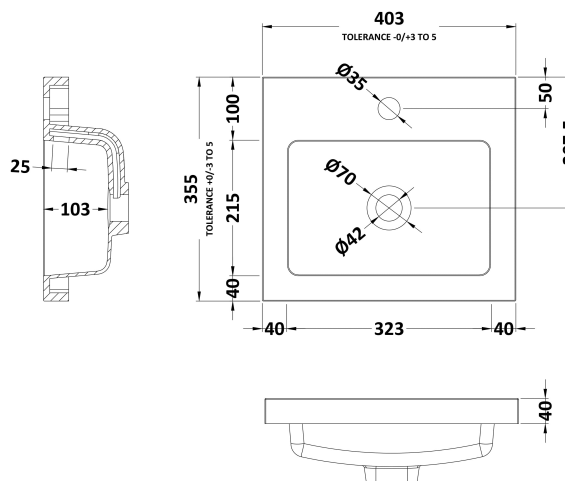

Sales Code: OFF604

Description: 400 Vanity Unit (355mm Deep)

Product Dimensions

Height (mm):	864
Width (mm):	400
Depth (mm):	355
Nett Weight (kg):	15.5

Packaging Dimensions

Height (mm):	375
Width (mm):	425
Depth (mm):	875
Gross Weight (kg):	16

Packaging Data

Box Colour:	Brown Cardboard Box
Box Qty:	1
Label Size:	100 x 50
Label Colour:	White Label
Label Qty:	2

Outer Box Dimensions (If Applicable)

Height (mm):	
Width (mm):	
Depth (mm):	
Gross Weight (kg):	
Barcode:	5055275817322

Sales Code: PMB311

Description: 400 Rear Tap Basin 1Th

Product Dimensions

Height (mm):	355
Width (mm):	403
Depth (mm):	135
Nett Weight (kg):	6.01

Packaging Dimensions

Height (mm):	550
Width (mm):	450
Depth (mm):	420
Gross Weight (kg):	6.01

Packaging Data

Box Colour:	Brown Cardboard Box - Printed
Box Qty:	1
Label Size:	100 x 50
Label Colour:	White Label
Label Qty:	2

Outer Box Dimensions (If Applicable)

Height (mm):	
Width (mm):	
Depth (mm):	
Gross Weight (kg):	
Barcode:	5055369071968