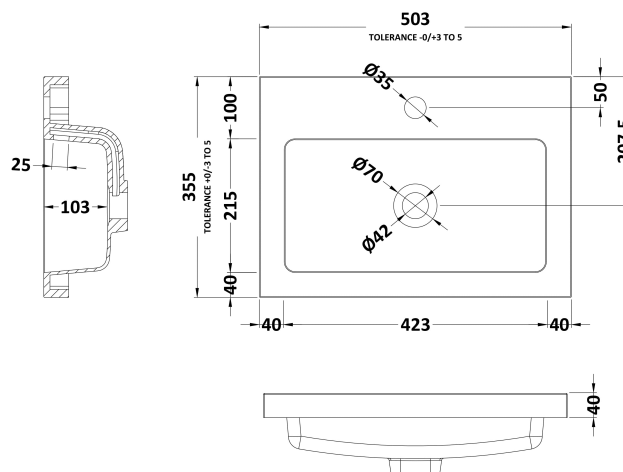

Sales Code: CBI624

Description: 500mm Fd Vanity Unit & Basin

Packaging Details

Barcode: 5055275888100

Sales Code: OFF606

Description: 500 Vanity Unit (355mm Deep)

Product Dimensions

Height (mm):	864
Width (mm):	500
Depth (mm):	355
Nett Weight (kg):	18

Packaging Dimensions

Height (mm):	375
Width (mm):	520
Depth (mm):	900
Gross Weight (kg):	18.5

Packaging Data

Box Colour:	Brown Cardboard Box
Box Qty:	1
Label Size:	100 x 50
Label Colour:	White Label
Label Qty:	2

Outer Box Dimensions (If Applicable)

Height (mm):	
Width (mm):	
Depth (mm):	
Gross Weight (kg):	
Barcode:	5055275817377

Product Details

Country of Origin:	United Kingdom
Fitting Instruction:	No
CE Certification:	N/A
FSC Certified Materials:	Yes
Colour:	Hacienda Black
Construction Method:	Cam & Wood Dowel
Construction Type:	Rigid
Cabinet Finish:	MFC Textured Woodgrain
Fascia Finish:	MFC Textured Woodgrain
Cabinet Thickness (mm):	18
Fascia Thickness (mm):	18
Drawer Included:	No
Drawer Type:	Not Applicable
No of Shelves:	1
Hinge Type:	95 Degree Clip-On Soft Close
Hinge Included:	Yes
Adjustable Legs:	No
Fixings Included:	Yes
Handle Style:	Contemporary
Waste Shroud:	No
Handle Included:	Yes
Handle Type:	Wrapover

Sales Code: PMB312

Description: 500 Rear Tap Basin 1Th

Product Dimensions

Height (mm):	355
Width (mm):	503
Depth (mm):	135
Nett Weight (kg):	8.1

Packaging Dimensions

Height (mm):	420
Width (mm):	210
Depth (mm):	550
Gross Weight (kg):	8.1