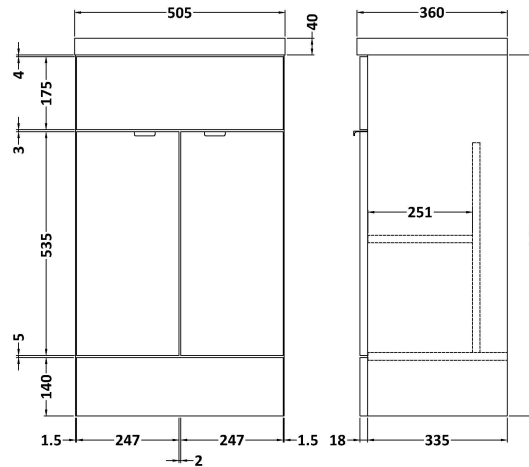

Sales Code: CBI624

Description: 500mm Fd Vanity Unit & Basin

Packaging Details

Barcode: 5055275888100

Sales Code: OFF606

Description: 500 Vanity Unit (355mm Deep)

Product Dimensions

Height (mm):	864
Width (mm):	500
Depth (mm):	355
Nett Weight (kg):	18

Packaging Dimensions

Height (mm):	375
Width (mm):	520
Depth (mm):	900
Gross Weight (kg):	18.5

Packaging Data

Box Colour:	Brown Cardboard Box
Box Qty:	1
Label Size:	100 x 50
Label Colour:	White Label
Label Qty:	2

Outer Box Dimensions (If Applicable)

Height (mm):	
Width (mm):	
Depth (mm):	
Gross Weight (kg):	
Barcode:	5055275817377

Product Details

Country of Origin:	United Kingdom
Fitting Instruction:	No
CE Certification:	N/A
FSC Certified Materials:	Yes
Colour:	Hacienda Black
Construction Method:	Cam & Wood Dowel
Construction Type:	Rigid
Cabinet Finish:	MFC Textured Woodgrain
Fascia Finish:	MFC Textured Woodgrain
Cabinet Thickness (mm):	18
Fascia Thickness (mm):	18
Drawer Included:	No
Drawer Type:	Not Applicable
No of Shelves:	1
Hinge Type:	95 Degree Clip-On Soft Close
Hinge Included:	Yes
Adjustable Legs:	No
Fixings Included:	Yes
Handle Style:	Contemporary
Waste Shroud:	No
Handle Included:	Yes
Handle Type:	Wrapover

Sales Code: PMB312

Description: 500 Rear Tap Basin 1Th

Product Dimensions

Height (mm):	355
Width (mm):	503
Depth (mm):	135
Nett Weight (kg):	8.1

Packaging Dimensions

Height (mm):	420
Width (mm):	210
Depth (mm):	550
Gross Weight (kg):	8.1