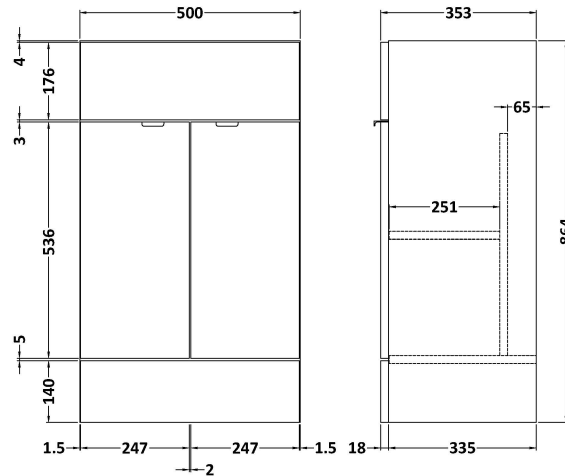

Sales Code: CBI624

Description: 500mm Fd Vanity Unit & Basin

Packaging Details

Barcode: 5055275888100

Sales Code: OFF606

Description: 500 Vanity Unit (355mm Deep)

Product Dimensions

Height (mm):	864
Width (mm):	500
Depth (mm):	355
Nett Weight (kg):	18

Packaging Dimensions

Height (mm):	375
Width (mm):	520
Depth (mm):	900
Gross Weight (kg):	18.5

Packaging Data

Box Colour:	Brown Cardboard Box
Box Qty:	1
Label Size:	100 x 50
Label Colour:	White Label
Label Qty:	2

Outer Box Dimensions (If Applicable)

Height (mm):	
Width (mm):	
Depth (mm):	
Gross Weight (kg):	
Barcode:	5055275817377

Product Details

Country of Origin:	United Kingdom
Fitting Instruction:	No
CE Certification:	N/A
FSC Certified Materials:	Yes
Colour:	Hacienda Black
Construction Method:	Cam & Wood Dowel
Construction Type:	Rigid
Cabinet Finish:	MFC Textured Woodgrain
Fascia Finish:	MFC Textured Woodgrain
Cabinet Thickness (mm):	18
Fascia Thickness (mm):	18
Drawer Included:	No
Drawer Type:	Not Applicable
No of Shelves:	1
Hinge Type:	95 Degree Clip-On Soft Close
Hinge Included:	Yes
Adjustable Legs:	No
Fixings Included:	Yes
Handle Style:	Contemporary
Waste Shroud:	No
Handle Included:	Yes
Handle Type:	Wrapover

Sales Code: PMB312

Description: 500 Rear Tap Basin 1Th

Product Dimensions

Height (mm):	355
Width (mm):	503
Depth (mm):	135
Nett Weight (kg):	8.1

Packaging Dimensions

Height (mm):	420
Width (mm):	210
Depth (mm):	550
Gross Weight (kg):	8.1