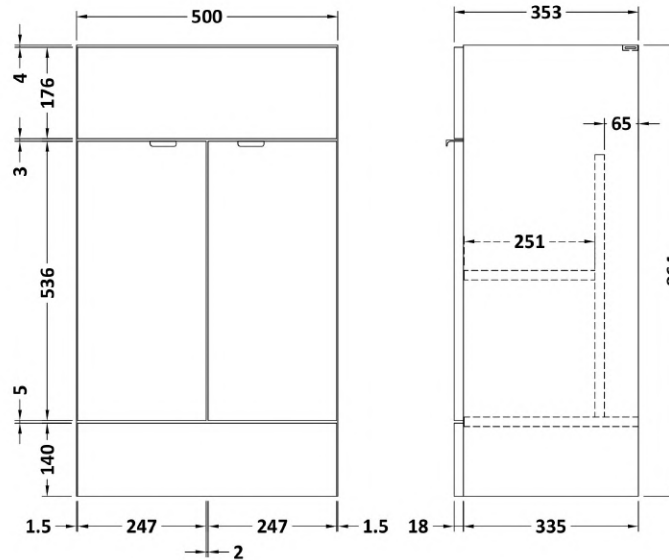

Sales Code: CBI624

Description: 500mm Fd Vanity Unit & Basin

Packaging Details

Barcode: 5055275888100

Sales Code: OFF606

Description: 500 Vanity Unit (355mm Deep)

Product Dimensions

Height (mm):	864
Width (mm):	500
Depth (mm):	355
Nett Weight (kg):	18

Packaging Dimensions

Height (mm):	375
Width (mm):	520
Depth (mm):	900
Gross Weight (kg):	18.5

Packaging Data

Box Colour:	Brown Cardboard Box
Box Qty:	1
Label Size:	100 x 50
Label Colour:	White Label
Label Qty:	2

Sales Code: PMB312

Description: 500 Rear Tap Basin 1Th

Product Dimensions

Height (mm):	355
Width (mm):	503
Depth (mm):	135
Nett Weight (kg):	8.1

Packaging Dimensions

Height (mm):	420
Width (mm):	210
Depth (mm):	550
Gross Weight (kg):	8.1

Packaging Data

Box Colour:	Brown Cardboard Box - Printed
Box Qty:	1
Label Size:	100 x 50
Label Colour:	White Label
Label Qty:	2

Outer Box Dimensions (If Applicable)

Height (mm):	
Width (mm):	
Depth (mm):	
Gross Weight (kg):	
Barcode:	5055369071975