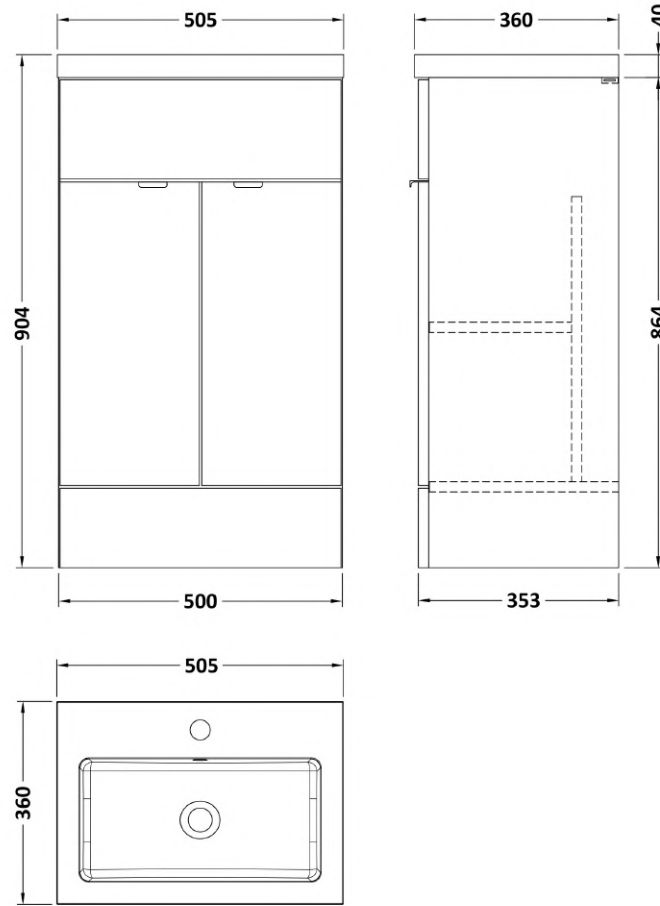

Sales Code: CBI624

Description: 500mm Fd Vanity Unit & Basin

Packaging Details

Barcode: 5055275888100

Sales Code: OFF606

Description: 500 Vanity Unit (355mm Deep)

Product Dimensions

Height (mm):	864
Width (mm):	500
Depth (mm):	355
Nett Weight (kg):	18

Packaging Dimensions

Height (mm):	375
Width (mm):	520
Depth (mm):	900
Gross Weight (kg):	18.5

Packaging Data

Box Colour:	Brown Cardboard Box
Box Qty:	1
Label Size:	100 x 50
Label Colour:	White Label
Label Qty:	2

Outer Box Dimensions (If Applicable)

Height (mm):	
Width (mm):	
Depth (mm):	
Gross Weight (kg):	
Barcode:	5055275817377

Product Details

Country of Origin:	United Kingdom
Fitting Instruction:	No
CE & UKCA:	N/A
FSC Certified Materials:	Yes
Colour:	Black Woodgrain
Construction Method:	Cam & Wood Dowel
Construction Type:	Rigid
Cabinet Finish:	MFC Textured Woodgrain
Fascia Finish:	MFC Textured Woodgrain
Cabinet Thickness (mm):	18
Fascia Thickness (mm):	18
Drawer Included:	No
Drawer Type:	Not Applicable
No of Shelves:	1
Hinge Type:	95 Degree Clip-On Soft Close
Hinge Included:	Yes
Adjustable Legs:	No
Fixings Included:	Yes
Handle Style:	Contemporary
Waste Shroud:	No
Handle Included:	Yes
Handle Type:	Wrapover

Sales Code: PMB312

Description: 500 Rear Tap Basin 1Th

Product Dimensions

Height (mm):	355
Width (mm):	503
Depth (mm):	135
Nett Weight (kg):	8.1

Packaging Dimensions

Height (mm):	420
Width (mm):	210
Depth (mm):	550
Gross Weight (kg):	8.1