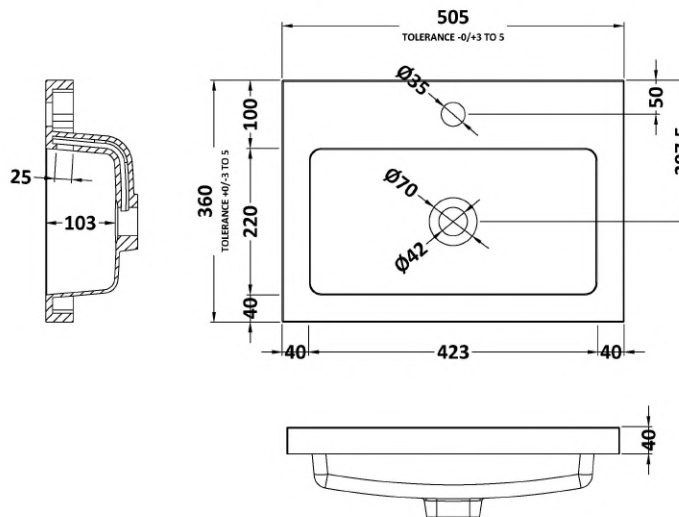

Sales Code: CBI624

Description: 500mm Fd Vanity Unit & Basin

Packaging Details

Barcode: 5055275888100

Sales Code: OFF606

Description: 500 Vanity Unit (355mm Deep)

Product Dimensions

Height (mm):	864
Width (mm):	500
Depth (mm):	355
Nett Weight (kg):	18

Packaging Dimensions

Height (mm):	375
Width (mm):	520
Depth (mm):	900
Gross Weight (kg):	18.5

Packaging Data

Box Colour:	Brown Cardboard Box
Box Qty:	1
Label Size:	100 x 50
Label Colour:	White Label
Label Qty:	2

Sales Code: PMB312

Description: 500 Rear Tap Basin 1Th

Product Dimensions

Height (mm):	355
Width (mm):	503
Depth (mm):	135
Nett Weight (kg):	8.1

Packaging Dimensions

Height (mm):	420
Width (mm):	210
Depth (mm):	550
Gross Weight (kg):	8.1

Packaging Data

Box Colour:	Brown Cardboard Box - Printed
Box Qty:	1
Label Size:	100 x 50
Label Colour:	White Label
Label Qty:	2

Outer Box Dimensions (If Applicable)

Height (mm):	
Width (mm):	
Depth (mm):	
Gross Weight (kg):	
Barcode:	5055369071975