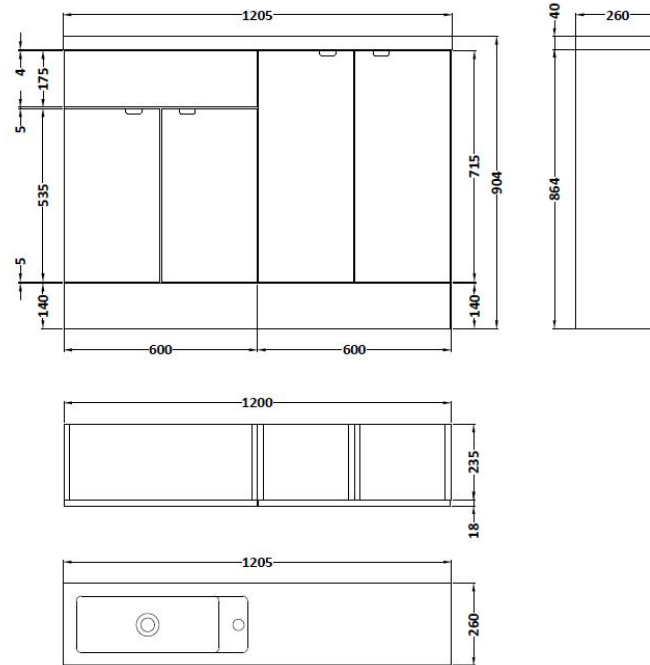

Sales Code: CBI625

Description: 1200mm Combination - Compact Option 2

Packaging Details

Barcode: 5055275888117

Sales Code: OFF607

Description: 600 Vanity Unit (255mm Deep)

Product Dimensions

Height (mm):	864
Width (mm):	600
Depth (mm):	255
Nett Weight (kg):	17

Packaging Dimensions

Height (mm):	290
Width (mm):	625
Depth (mm):	875
Gross Weight (kg):	17.5

Packaging Data

Box Colour:	Brown Cardboard Box
Box Qty:	1
Label Size:	100 x 50
Label Colour:	White Label
Label Qty:	2

Sales Code: OFF681

Description: 300 Base Unit (255mm Deep)

Product Dimensions

Height (mm):	864
Width (mm):	300
Depth (mm):	255
Nett Weight (kg):	11

Packaging Dimensions

Height (mm):	290
Width (mm):	325
Depth (mm):	875
Gross Weight (kg):	11.5

Sales Code: PMB404

Description: 1200 Straight Polymarble Basin

Product Dimensions

Height (mm):	135
Width (mm):	1203
Depth (mm):	255
Nett Weight (kg):	14

Packaging Dimensions

Height (mm):	190
Width (mm):	320
Depth (mm):	1260
Gross Weight (kg):	14