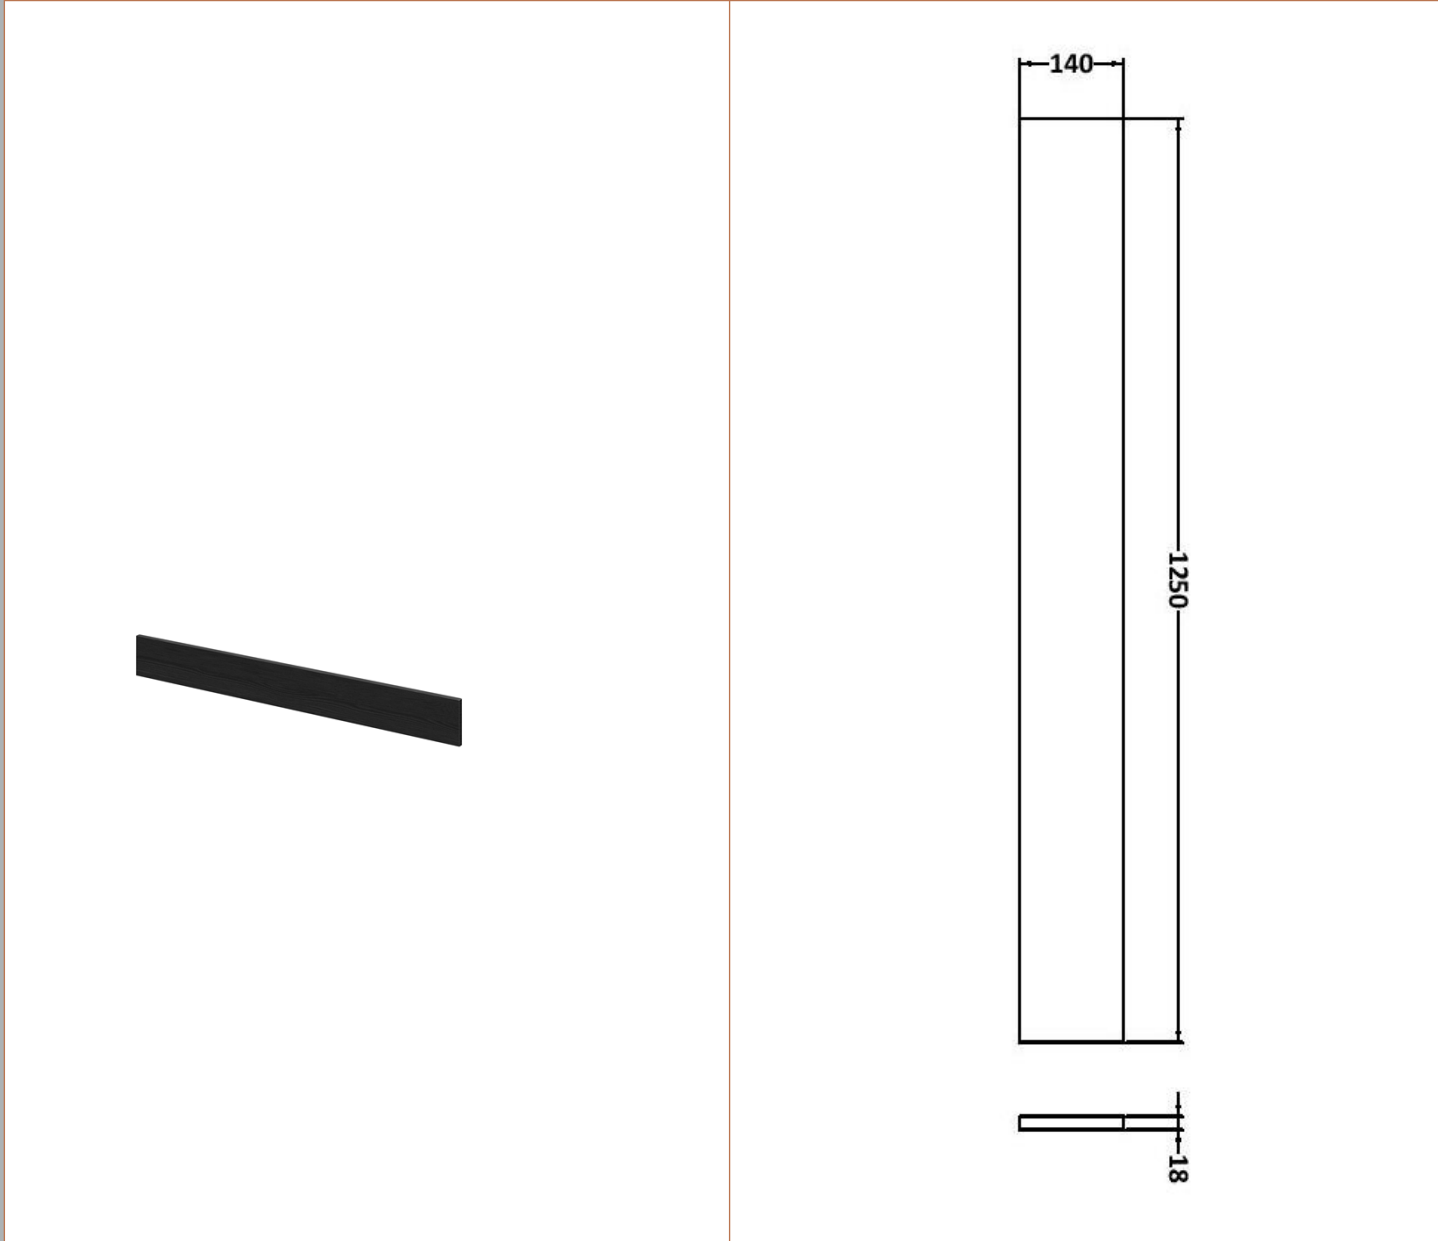

Sales Code: OFF691

Description: 1.25M Continuous Plinth (1250X140x18mm)

Product Dimensions

Height (mm):	1250
Width (mm):	145
Depth (mm):	18
Nett Weight (kg):	2

Packaging Dimensions

Height (mm):	20
Width (mm):	150
Depth (mm):	1260
Gross Weight (kg):	2

Packaging Data

Box Colour:	Brown Cardboard Box
Box Qty:	1
Label Size:	100 x 50
Label Colour:	White Label
Label Qty:	2

Outer Box Dimensions (If Applicable)

Height (mm):	
Width (mm):	
Depth (mm):	
Gross Weight (kg):	
Barcode:	5055275828403

Product Details

Country of Origin:	United Kingdom
Fitting Instruction:	No
CE Certification:	N/A
FSC Certified Materials:	Yes
Colour:	Hacienda Black
Construction Method:	Not Applicable
Construction Type:	Flat-Pack
Cabinet Finish:	Not Applicable
Fascia Finish:	MFC Textured Woodgrain
Cabinet Thickness (mm):	
Fascia Thickness (mm):	18
Drawer Included:	Not Applicable
Drawer Type:	Not Applicable
No of Shelves:	Not Applicable
Hinge Type:	Not Applicable
Hinge Included:	Not Applicable
Adjustable Legs:	No
Fixings Included:	No
Handle Style:	Not Applicable
Waste Shroud:	Not Applicable
Handle Included:	No
Handle Type:	Not Applicable