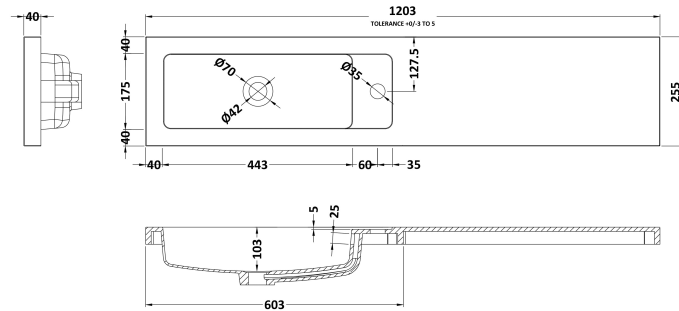

Packaging Dimensions

Height (mm):	290
Width (mm):	625
Depth (mm):	875
Gross Weight (kg):	17.5

Packaging Data

Box Colour:	Brown Cardboard Box
Box Qty:	1
Label Size:	100 x 50
Label Colour:	White Label
Label Qty:	2

Sales Code: OFF681

Description: 300 Base Unit (255mm Deep)

Product Dimensions

Height (mm):	864
Width (mm):	300
Depth (mm):	255
Nett Weight (kg):	11

Packaging Dimensions

Height (mm):	290
Width (mm):	325
Depth (mm):	875
Gross Weight (kg):	11.5

Packaging Data

Box Colour:	Brown Cardboard Box
Box Qty:	1
Label Size:	100 x 50
Label Colour:	White Label
Label Qty:	2

Outer Box Dimensions (If Applicable)

Height (mm):	
Width (mm):	
Depth (mm):	
Gross Weight (kg):	
Barcode:	5055275817049

Sales Code: PMB404

Description: 1200 Straight Polymarble Basin

Product Dimensions

Height (mm):	135
Width (mm):	1203
Depth (mm):	255
Nett Weight (kg):	14

Packaging Dimensions

Height (mm):	190
Width (mm):	320
Depth (mm):	1260
Gross Weight (kg):	14