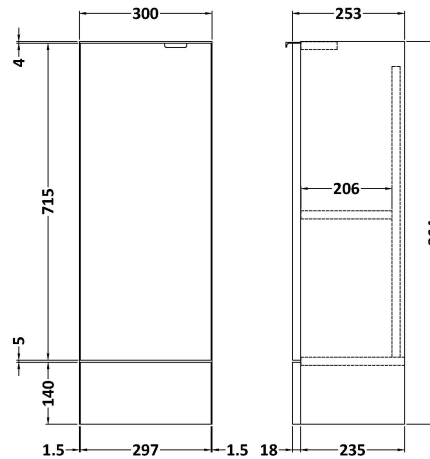

Packaging Dimensions

Height (mm):	290
Width (mm):	625
Depth (mm):	875
Gross Weight (kg):	17.5

Packaging Data

Box Colour:	Brown Cardboard Box
Box Qty:	1
Label Size:	100 x 50
Label Colour:	White Label
Label Qty:	2

Sales Code: OFF681

Description: 300 Base Unit (255mm Deep)

Product Dimensions

Height (mm):	864
Width (mm):	300
Depth (mm):	255
Nett Weight (kg):	11

Packaging Dimensions

Height (mm):	290
Width (mm):	325
Depth (mm):	875
Gross Weight (kg):	11.5

Packaging Data

Box Colour:	Brown Cardboard Box
Box Qty:	1
Label Size:	100 x 50
Label Colour:	White Label
Label Qty:	2

Outer Box Dimensions (If Applicable)

Height (mm):	
Width (mm):	
Depth (mm):	
Gross Weight (kg):	
Barcode:	5055275817049

Sales Code: PMB404

Description: 1200 Straight Polymarble Basin

Product Dimensions

Height (mm):	135
Width (mm):	1203
Depth (mm):	255
Nett Weight (kg):	14

Packaging Dimensions

Height (mm):	190
Width (mm):	320
Depth (mm):	1260
Gross Weight (kg):	14