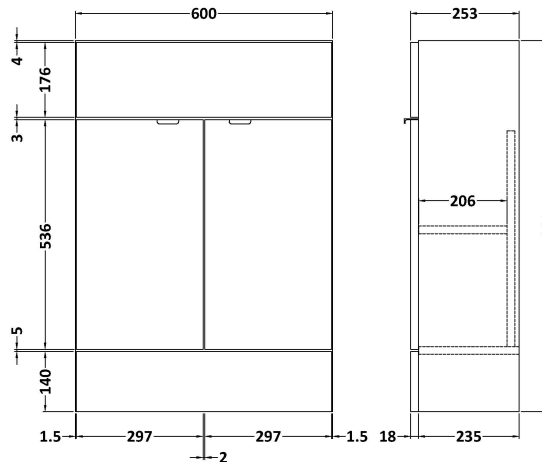

Sales Code: CBI625

Description: 1200mm Combination - Compact Option 2

Packaging Details

Barcode: 5055275888117

Sales Code: OFF607

Description: 600 Vanity Unit (255mm Deep)

Product Dimensions

Height (mm):	864
Width (mm):	600
Depth (mm):	255
Nett Weight (kg):	17

Packaging Dimensions

Height (mm):	290
Width (mm):	625
Depth (mm):	875
Gross Weight (kg):	17.5

Packaging Data

Box Colour:	Brown Cardboard Box
Box Qty:	1
Label Size:	100 x 50
Label Colour:	White Label
Label Qty:	2

Sales Code: OFF681

Description: 300 Base Unit (255mm Deep)

Product Dimensions

Height (mm):	864
Width (mm):	300
Depth (mm):	255
Nett Weight (kg):	11

Packaging Dimensions

Height (mm):	290
Width (mm):	325
Depth (mm):	875
Gross Weight (kg):	11.5

Sales Code: PMB404

Description: 1200 Straight Polymarble Basin

Product Dimensions

Height (mm):	135
Width (mm):	1203
Depth (mm):	255
Nett Weight (kg):	14

Packaging Dimensions

Height (mm):	190
Width (mm):	320
Depth (mm):	1260
Gross Weight (kg):	14