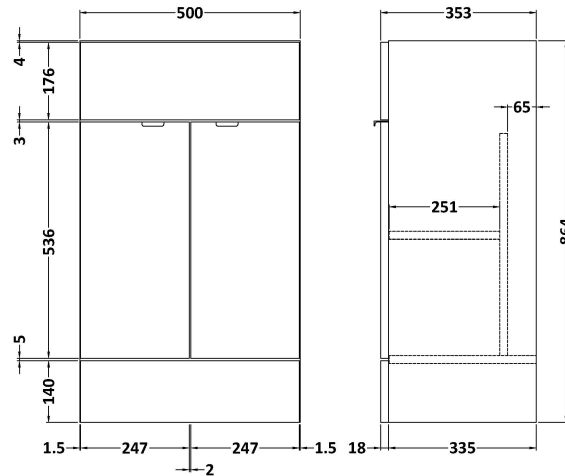

Sales Code: CBI626

Description: 1000mm Combination - Fd - Lh

Packaging Details

Barcode: 5055275888124

Sales Code: OFF606

Description: 500 Vanity Unit (355mm Deep)

Product Dimensions

Height (mm):	864
Width (mm):	500
Depth (mm):	355
Nett Weight (kg):	18

Packaging Dimensions

Height (mm):	375
Width (mm):	520
Depth (mm):	900
Gross Weight (kg):	18.5

Packaging Data

Box Colour:	Brown Cardboard Box
Box Qty:	1
Label Size:	100 x 50
Label Colour:	White Label
Label Qty:	2

Sales Code: OFF645

Description: 500 Wc Unit (255mm Deep)

Product Dimensions

Height (mm):	864
Width (mm):	500
Depth (mm):	255
Nett Weight (kg):	11.5

Packaging Dimensions

Height (mm):	290
Width (mm):	525
Depth (mm):	875
Gross Weight (kg):	12

Sales Code: PMB412L

Description: 1000 L Shaped Basin Lh

Product Dimensions

Height (mm):	135
Width (mm):	1003
Depth (mm):	355
Nett Weight (kg):	15

Packaging Dimensions

Height (mm):	190
Width (mm):	420
Depth (mm):	1060
Gross Weight (kg):	15