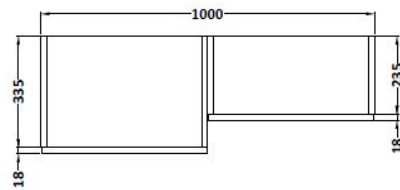

Sales Code: CBI626

Description: 1000mm Combination - Fd - Lh

Packaging Details

Barcode: 5055275888124

Sales Code: OFF606

Description: 500 Vanity Unit (355mm Deep)

Product Dimensions

Height (mm):	864
Width (mm):	500
Depth (mm):	355
Nett Weight (kg):	18

Packaging Dimensions

Height (mm):	375
Width (mm):	520
Depth (mm):	900
Gross Weight (kg):	18.5

Packaging Data

Box Colour:	Brown Cardboard Box
Box Qty:	1
Label Size:	100 x 50
Label Colour:	White Label
Label Qty:	2

Sales Code: OFF645

Description: 500 Wc Unit (255mm Deep)

Product Dimensions

Height (mm):	864
Width (mm):	500
Depth (mm):	255
Nett Weight (kg):	11.5

Packaging Dimensions

Height (mm):	290
Width (mm):	525
Depth (mm):	875
Gross Weight (kg):	12

Sales Code: PMB412L

Description: 1000 L Shaped Basin Lh

Product Dimensions

Height (mm):	135
Width (mm):	1003
Depth (mm):	355
Nett Weight (kg):	15

Packaging Dimensions

Height (mm):	190
Width (mm):	420
Depth (mm):	1060
Gross Weight (kg):	15