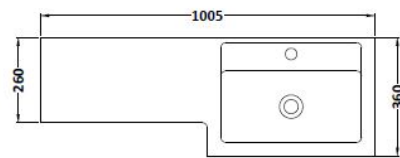

Sales Code: CBI626

Description: 1000mm Combination - Fd - Lh

Packaging Details

Barcode: 5055275888124

Sales Code: OFF606

Description: 500 Vanity Unit (355mm Deep)

Product Dimensions

Height (mm):	864
Width (mm):	500
Depth (mm):	355
Nett Weight (kg):	18

Packaging Dimensions

Height (mm):	375
Width (mm):	520
Depth (mm):	900
Gross Weight (kg):	18.5

Packaging Data

Box Colour:	Brown Cardboard Box
Box Qty:	1
Label Size:	100 x 50
Label Colour:	White Label
Label Qty:	2

Sales Code: OFF645

Description: 500 Wc Unit (255mm Deep)

Product Dimensions

Height (mm):	864
Width (mm):	500
Depth (mm):	255
Nett Weight (kg):	11.5

Packaging Dimensions

Height (mm):	290
Width (mm):	525
Depth (mm):	875
Gross Weight (kg):	12

Sales Code: PMB412L

Description: 1000 L Shaped Basin Lh

Product Dimensions

Height (mm):	135
Width (mm):	1003
Depth (mm):	355
Nett Weight (kg):	15

Packaging Dimensions

Height (mm):	190
Width (mm):	420
Depth (mm):	1060
Gross Weight (kg):	15