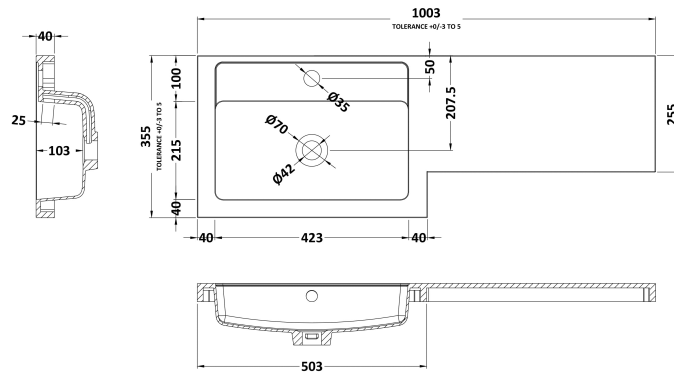

Packaging Dimensions

Height (mm):	375
Width (mm):	520
Depth (mm):	900
Gross Weight (kg):	18.5

Packaging Data

Box Colour:	Brown Cardboard Box
Box Qty:	1
Label Size:	100 x 50
Label Colour:	White Label
Label Qty:	2

Sales Code: OFF645

Description: 500 Wc Unit (255mm Deep)

Product Dimensions

Height (mm):	864
Width (mm):	500
Depth (mm):	255
Nett Weight (kg):	11.5

Packaging Dimensions

Height (mm):	290
Width (mm):	525
Depth (mm):	875
Gross Weight (kg):	12

Packaging Data

Box Colour:	Brown Cardboard Box
Box Qty:	1
Label Size:	100 x 50
Label Colour:	White Label
Label Qty:	2

Outer Box Dimensions (If Applicable)

Height (mm):	
Width (mm):	
Depth (mm):	
Gross Weight (kg):	
Barcode:	5055275816813

Sales Code: PMB412L

Description: 1000 L Shaped Basin Lh

Product Dimensions

Height (mm):	135
Width (mm):	1003
Depth (mm):	355
Nett Weight (kg):	15

Packaging Dimensions

Height (mm):	190
Width (mm):	420
Depth (mm):	1060
Gross Weight (kg):	15