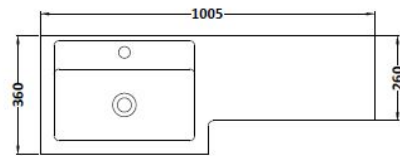

Sales Code: CBI626

Description: 1000mm Combination - Fd - Lh

Packaging Details

Barcode: 5055275888124

Sales Code: OFF606

Description: 500 Vanity Unit (355mm Deep)

Product Dimensions

Height (mm):	864
Width (mm):	500
Depth (mm):	355
Nett Weight (kg):	18

Packaging Dimensions

Height (mm):	375
Width (mm):	520
Depth (mm):	900
Gross Weight (kg):	18.5

Packaging Data

Box Colour:	Brown Cardboard Box
Box Qty:	1
Label Size:	100 x 50
Label Colour:	White Label
Label Qty:	2

Sales Code: OFF645

Description: 500 Wc Unit (255mm Deep)

Product Dimensions

Height (mm):	864
Width (mm):	500
Depth (mm):	255
Nett Weight (kg):	11.5

Packaging Dimensions

Height (mm):	290
Width (mm):	525
Depth (mm):	875
Gross Weight (kg):	12

Sales Code: PMB412L

Description: 1000 L Shaped Basin Lh

Product Dimensions

Height (mm):	135
Width (mm):	1003
Depth (mm):	355
Nett Weight (kg):	15

Packaging Dimensions

Height (mm):	190
Width (mm):	420
Depth (mm):	1060
Gross Weight (kg):	15