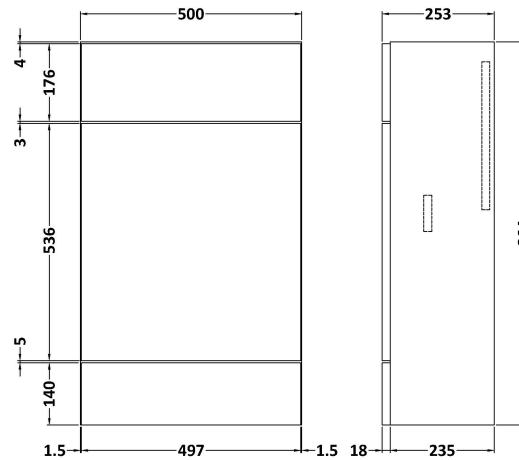

Packaging Dimensions

Height (mm):	375
Width (mm):	520
Depth (mm):	900
Gross Weight (kg):	18.5

Packaging Data

Box Colour:	Brown Cardboard Box
Box Qty:	1
Label Size:	100 x 50
Label Colour:	White Label
Label Qty:	2

Sales Code: OFF645

Description: 500 Wc Unit (255mm Deep)

Product Dimensions

Height (mm):	864
Width (mm):	500
Depth (mm):	255
Nett Weight (kg):	11.5

Packaging Dimensions

Height (mm):	290
Width (mm):	525
Depth (mm):	875
Gross Weight (kg):	12

Packaging Data

Box Colour:	Brown Cardboard Box
Box Qty:	1
Label Size:	100 x 50
Label Colour:	White Label
Label Qty:	2

Outer Box Dimensions (If Applicable)

Height (mm):	
Width (mm):	
Depth (mm):	
Gross Weight (kg):	
Barcode:	5055275816813

Sales Code: PMB412L

Description: 1000 L Shaped Basin Lh

Product Dimensions

Height (mm):	135
Width (mm):	1003
Depth (mm):	355
Nett Weight (kg):	15

Packaging Dimensions

Height (mm):	190
Width (mm):	420
Depth (mm):	1060
Gross Weight (kg):	15