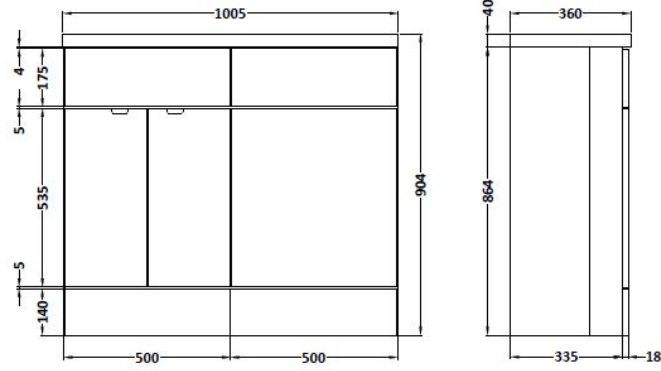

Sales Code: CBI626

Description: 1000mm Combination - Fd - Lh

Packaging Details

Barcode: 5055275888124

Sales Code: OFF606

Description: 500 Vanity Unit (355mm Deep)

Product Dimensions

Height (mm):	864
Width (mm):	500
Depth (mm):	355
Nett Weight (kg):	18

Packaging Dimensions

Height (mm):	375
Width (mm):	520
Depth (mm):	900
Gross Weight (kg):	18.5

Packaging Data

Box Colour:	Brown Cardboard Box
Box Qty:	1
Label Size:	100 x 50
Label Colour:	White Label
Label Qty:	2

Sales Code: OFF645

Description: 500 Wc Unit (255mm Deep)

Product Dimensions

Height (mm):	864
Width (mm):	500
Depth (mm):	255
Nett Weight (kg):	11.5

Packaging Dimensions

Height (mm):	290
Width (mm):	525
Depth (mm):	875
Gross Weight (kg):	12

Sales Code: PMB412L

Description: 1000 L Shaped Basin Lh

Product Dimensions

Height (mm):	135
Width (mm):	1003
Depth (mm):	355
Nett Weight (kg):	15

Packaging Dimensions

Height (mm):	190
Width (mm):	420
Depth (mm):	1060
Gross Weight (kg):	15