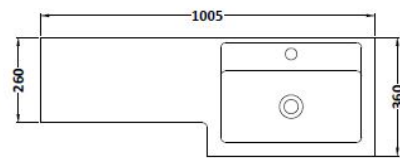

Sales Code: CBI627

Description: 1000mm Combination - Fd - Rh

Packaging Details

Barcode: 5055275888131

Sales Code: OFF606

Description: 500 Vanity Unit (355mm Deep)

Product Dimensions

Height (mm):	864
Width (mm):	500
Depth (mm):	355
Nett Weight (kg):	18

Packaging Dimensions

Height (mm):	375
Width (mm):	520
Depth (mm):	900
Gross Weight (kg):	18.5

Packaging Data

Box Colour:	Brown Cardboard Box
Box Qty:	1
Label Size:	100 x 50
Label Colour:	White Label
Label Qty:	2

Sales Code: OFF645

Description: 500 Wc Unit (255mm Deep)

Product Dimensions

Height (mm):	864
Width (mm):	500
Depth (mm):	255
Nett Weight (kg):	11.5

Packaging Dimensions

Height (mm):	290
Width (mm):	525
Depth (mm):	875
Gross Weight (kg):	12

Sales Code: PMB412R

Description: 1000 L Shaped Basin Rh

Product Dimensions

Height (mm):	135
Width (mm):	1003
Depth (mm):	355
Nett Weight (kg):	15

Packaging Dimensions

Height (mm):	190
Width (mm):	420
Depth (mm):	1060
Gross Weight (kg):	15