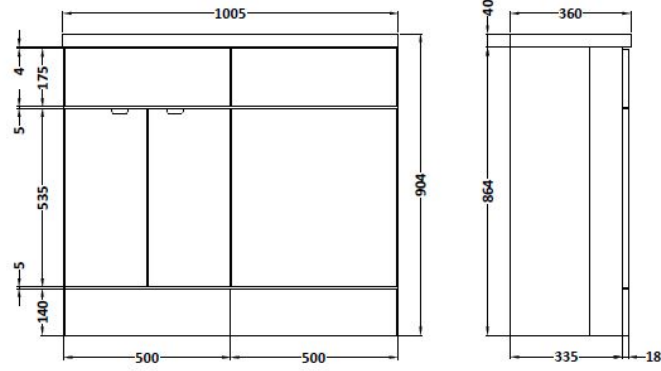

Sales Code: CBI627

Description: 1000mm Combination - Fd - Rh

Packaging Details

Barcode: 5055275888131

Sales Code: OFF606

Description: 500 Vanity Unit (355mm Deep)

Product Dimensions

Height (mm):	864
Width (mm):	500
Depth (mm):	355
Nett Weight (kg):	18

Packaging Dimensions

Height (mm):	375
Width (mm):	520
Depth (mm):	900
Gross Weight (kg):	18.5

Packaging Data

Box Colour:	Brown Cardboard Box
Box Qty:	1
Label Size:	100 x 50
Label Colour:	White Label
Label Qty:	2

Sales Code: OFF645

Description: 500 Wc Unit (255mm Deep)

Product Dimensions

Height (mm):	864
Width (mm):	500
Depth (mm):	255
Nett Weight (kg):	11.5

Packaging Dimensions

Height (mm):	290
Width (mm):	525
Depth (mm):	875
Gross Weight (kg):	12

Sales Code: PMB412R

Description: 1000 L Shaped Basin Rh

Product Dimensions

Height (mm):	135
Width (mm):	1003
Depth (mm):	355
Nett Weight (kg):	15

Packaging Dimensions

Height (mm):	190
Width (mm):	420
Depth (mm):	1060
Gross Weight (kg):	15