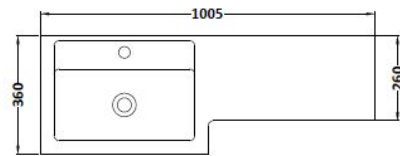

Sales Code: CBI627

Description: 1000mm Combination - Fd - Rh

Packaging Details

Barcode: 5055275888131

Sales Code: OFF606

Description: 500 Vanity Unit (355mm Deep)

Product Dimensions

Height (mm):	864
Width (mm):	500
Depth (mm):	355
Nett Weight (kg):	18

Packaging Dimensions

Height (mm):	375
Width (mm):	520
Depth (mm):	900
Gross Weight (kg):	18.5

Packaging Data

Box Colour:	Brown Cardboard Box
Box Qty:	1
Label Size:	100 x 50
Label Colour:	White Label
Label Qty:	2

Sales Code: OFF645

Description: 500 Wc Unit (255mm Deep)

Product Dimensions

Height (mm):	864
Width (mm):	500
Depth (mm):	255
Nett Weight (kg):	11.5

Packaging Dimensions

Height (mm):	290
Width (mm):	525
Depth (mm):	875
Gross Weight (kg):	12

Sales Code: PMB412R

Description: 1000 L Shaped Basin Rh

Product Dimensions

Height (mm):	135
Width (mm):	1003
Depth (mm):	355
Nett Weight (kg):	15

Packaging Dimensions

Height (mm):	190
Width (mm):	420
Depth (mm):	1060
Gross Weight (kg):	15