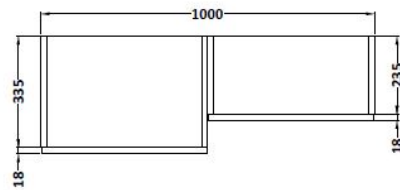

Sales Code: CBI627

Description: 1000mm Combination - Fd - Rh

Packaging Details

Barcode: 5055275888131

Sales Code: OFF606

Description: 500 Vanity Unit (355mm Deep)

Product Dimensions

Height (mm):	864
Width (mm):	500
Depth (mm):	355
Nett Weight (kg):	18

Packaging Dimensions

Height (mm):	375
Width (mm):	520
Depth (mm):	900
Gross Weight (kg):	18.5

Packaging Data

Box Colour:	Brown Cardboard Box
Box Qty:	1
Label Size:	100 x 50
Label Colour:	White Label
Label Qty:	2

Sales Code: OFF645

Description: 500 Wc Unit (255mm Deep)

Product Dimensions

Height (mm):	864
Width (mm):	500
Depth (mm):	255
Nett Weight (kg):	11.5

Packaging Dimensions

Height (mm):	290
Width (mm):	525
Depth (mm):	875
Gross Weight (kg):	12

Sales Code: PMB412R

Description: 1000 L Shaped Basin Rh

Product Dimensions

Height (mm):	135
Width (mm):	1003
Depth (mm):	355
Nett Weight (kg):	15

Packaging Dimensions

Height (mm):	190
Width (mm):	420
Depth (mm):	1060
Gross Weight (kg):	15