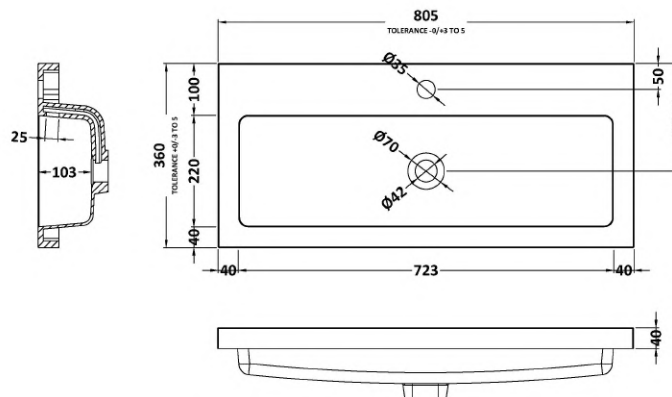

Sales Code: CBI628

Description: 800mm Fd Vanity Unit & Basin

Packaging Details

Barcode: 5055275888148

Sales Code: OFF609

Description: 800 Vanity Unit (355mm Deep)

Product Dimensions

Height (mm):	864
Width (mm):	800
Depth (mm):	355
Nett Weight (kg):	24.5

Packaging Dimensions

Height (mm):	900
Width (mm):	825
Depth (mm):	375
Gross Weight (kg):	25

Packaging Data

Box Colour:	Brown Cardboard Box
Box Qty:	1
Label Size:	100 x 50
Label Colour:	White Label
Label Qty:	2

Outer Box Dimensions (If Applicable)

Height (mm):	
Width (mm):	
Depth (mm):	
Gross Weight (kg):	
Barcode:	5055275868812

Product Details

Country of Origin:	United Kingdom
Fitting Instruction:	No
CE & UKCA:	N/A
FSC Certified Materials:	Yes
Colour:	Black Woodgrain
Construction Method:	Cam & Wood Dowel
Construction Type:	Rigid
Cabinet Finish:	MFC Textured Woodgrain
Fascia Finish:	MFC Textured Woodgrain
Cabinet Thickness (mm):	18
Fascia Thickness (mm):	18
Drawer Included:	No
Drawer Type:	Not Applicable
No of Shelves:	1
Hinge Type:	95 Degree Clip-On Soft Close
Hinge Included:	Yes
Adjustable Legs:	No
Fixings Included:	Yes
Handle Style:	Contemporary
Waste Shroud:	No
Handle Included:	Yes
Handle Type:	Wrapover

Sales Code: PMB315

Description: 800 Rear Tap Basin 1Th

Product Dimensions

Height (mm):	355
Width (mm):	803
Depth (mm):	135
Nett Weight (kg):	12

Packaging Dimensions

Height (mm):	200
Width (mm):	420
Depth (mm):	855
Gross Weight (kg):	12