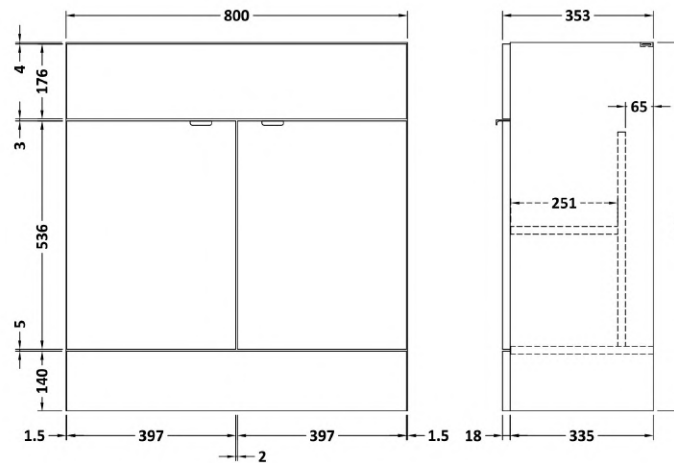

Sales Code: CBI628

Description: 800mm Fd Vanity Unit & Basin

Packaging Details

Barcode: 5055275888148

Sales Code: OFF609

Description: 800 Vanity Unit (355mm Deep)

Product Dimensions

Height (mm):	864
Width (mm):	800
Depth (mm):	355
Nett Weight (kg):	24.5

Packaging Dimensions

Height (mm):	900
Width (mm):	825
Depth (mm):	375
Gross Weight (kg):	25

Packaging Data

Box Colour:	Brown Cardboard Box
Box Qty:	1
Label Size:	100 x 50
Label Colour:	White Label
Label Qty:	2

Sales Code: PMB315

Description: 800 Rear Tap Basin 1Th

Product Dimensions

Height (mm):	355
Width (mm):	803
Depth (mm):	135
Nett Weight (kg):	12

Packaging Dimensions

Height (mm):	200
Width (mm):	420
Depth (mm):	855
Gross Weight (kg):	12

Packaging Data

Box Colour:	Brown Cardboard Box - Printed
Box Qty:	1
Label Size:	100 x 50
Label Colour:	White Label
Label Qty:	2

Outer Box Dimensions (If Applicable)

Height (mm):	
Width (mm):	
Depth (mm):	
Gross Weight (kg):	
Barcode:	5055275828113