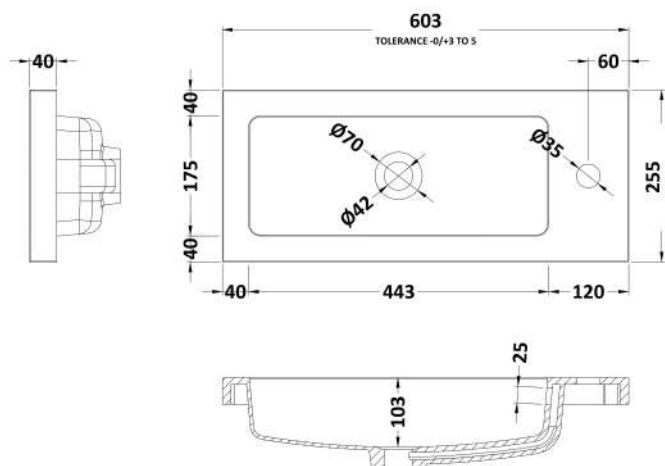

Packaging Dimensions

Height (mm):	375
Width (mm):	620
Depth (mm):	560
Gross Weight (kg):	11.5

Packaging Data

Box Colour:	Brown Cardboard Box
Box Qty:	1
Label Size:	100 x 50
Label Colour:	White Label
Label Qty:	2

Outer Box Dimensions (If Applicable)

Height (mm):	
Width (mm):	
Depth (mm):	
Gross Weight (kg):	
Barcode:	5056211816096

Product Details

Country of Origin:	United Kingdom
Fitting Instruction:	No
CE & UKCA:	N/A
FSC Certified Materials:	Yes
Colour:	Black Woodgrain
Construction Method:	Cam & Wood Dowel
Construction Type:	Rigid
Cabinet Finish:	MFC Textured Woodgrain
Fascia Finish:	MFC Textured Woodgrain
Cabinet Thickness (mm):	18
Fascia Thickness (mm):	18
Drawer Included:	No
Drawer Type:	Not Applicable
No of Shelves:	0
Hinge Type:	95 Degree Clip-On Soft Close
Hinge Included:	Yes, Supplied
Adjustable Legs:	No, Not Required
Fixings Included:	Yes
Handle Style:	Modern
Waste Shroud:	No
Handle Included:	Yes, Supplied
Handle Type:	Wrapover

Sales Code: PMB303

Description: 600 Side Tap Basin 1Th (602.5X255x40)

Product Dimensions

Height (mm):	255
Width (mm):	603
Depth (mm):	135
Nett Weight (kg):	9

Packaging Dimensions

Height (mm):	305
Width (mm):	205
Depth (mm):	655
Gross Weight (kg):	9

Packaging Data

Box Colour:	Brown Cardboard Box - Printed
Box Qty:	1
Label Size:	100 x 50
Label Colour:	White Label
Label Qty:	2

Outer Box Dimensions (If Applicable)

Height (mm):	
Width (mm):	
Depth (mm):	
Gross Weight (kg):	
Barcode:	5055369063048