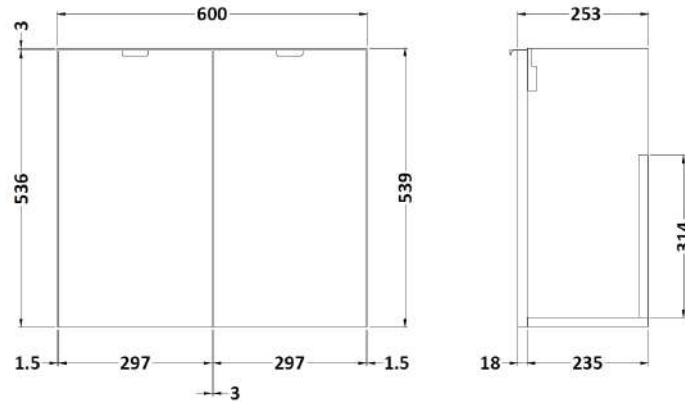

Sales Code: CBI629

Description: 600 2-Door Wall Hung Unit & Basin

Packaging Details

Barcode: 5056211816126

Sales Code: OFF667

Description: 600 2-Door Wall Hung Unit

Product Dimensions

Height (mm):	540
Width (mm):	600
Depth (mm):	253
Nett Weight (kg):	11

Packaging Dimensions

Height (mm):	375
Width (mm):	620
Depth (mm):	560
Gross Weight (kg):	11.5

Packaging Data

Box Colour:	Brown Cardboard Box
Box Qty:	1
Label Size:	100 x 50
Label Colour:	White Label
Label Qty:	2

Sales Code: PMB303

Description: 600 Side Tap Basin 1Th (602.5X255x40)

Product Dimensions

Height (mm):	255
Width (mm):	603
Depth (mm):	135
Nett Weight (kg):	9

Packaging Dimensions

Height (mm):	305
Width (mm):	205
Depth (mm):	655
Gross Weight (kg):	9

Packaging Data

Box Colour:	Brown Cardboard Box - Printed
Box Qty:	1
Label Size:	100 x 50
Label Colour:	White Label
Label Qty:	2

Outer Box Dimensions (If Applicable)

Height (mm):	
Width (mm):	
Depth (mm):	
Gross Weight (kg):	
Barcode:	5055369063048