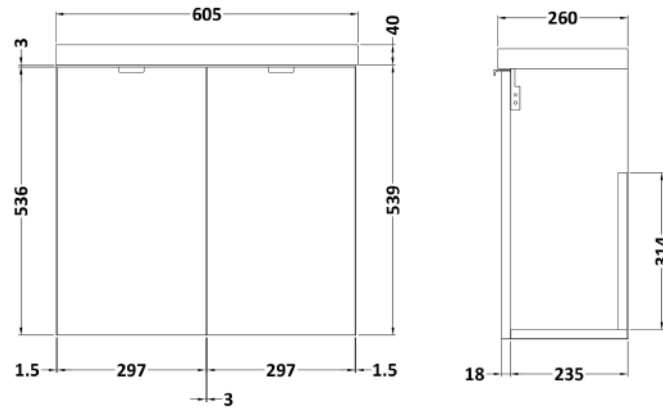

Sales Code: CBI629

Description: 600 2-Door Wall Hung Unit & Basin

Packaging Details

Barcode: 5056211816126

Sales Code: OFF667

Description: 600 2-Door Wall Hung Unit

Product Dimensions

Height (mm):	540
Width (mm):	600
Depth (mm):	253
Nett Weight (kg):	11

Packaging Dimensions

Height (mm):	375
Width (mm):	620
Depth (mm):	560
Gross Weight (kg):	11.5

Packaging Data

Box Colour:	Brown Cardboard Box
Box Qty:	1
Label Size:	100 x 50
Label Colour:	White Label
Label Qty:	2

Sales Code: PMB303

Description: 600 Side Tap Basin 1Th (602.5X255x40)

Product Dimensions

Height (mm):	255
Width (mm):	603
Depth (mm):	135
Nett Weight (kg):	9

Packaging Dimensions

Height (mm):	305
Width (mm):	205
Depth (mm):	655
Gross Weight (kg):	9

Packaging Data

Box Colour:	Brown Cardboard Box - Printed
Box Qty:	1
Label Size:	100 x 50
Label Colour:	White Label
Label Qty:	2

Outer Box Dimensions (If Applicable)

Height (mm):	
Width (mm):	
Depth (mm):	
Gross Weight (kg):	
Barcode:	5055369063048