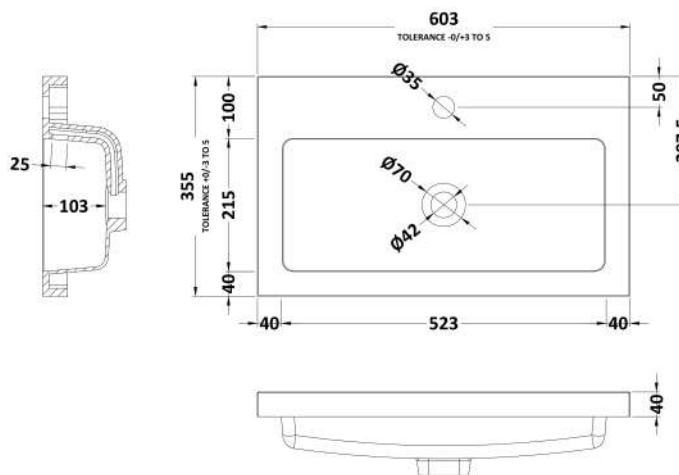

### Product Dimensions

Height (mm):	540
Width (mm):	600
Depth (mm):	353
Nett Weight (kg):	21

### Packaging Dimensions

Height (mm):	375
Width (mm):	620
Depth (mm):	560
Gross Weight (kg):	21.5

### Outer Box Dimensions (If Applicable)

Height (mm):	
Width (mm):	
Depth (mm):	
Gross Weight (kg):	
Barcode:	5056211816171

### Product Dimensions

Height (mm):	355
Width (mm):	603
Depth (mm):	135
Nett Weight (kg):	9.66