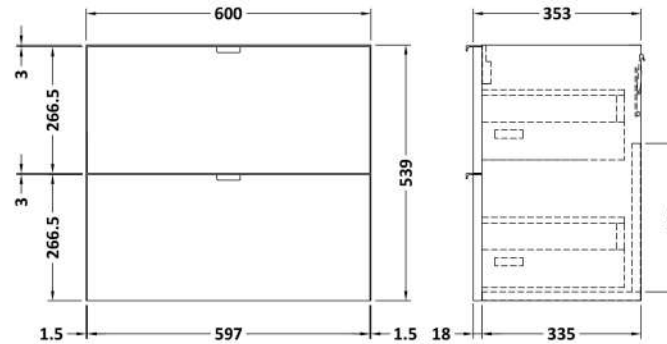

### Product Dimensions

Height (mm):	540
Width (mm):	600
Depth (mm):	353
Nett Weight (kg):	21

### Packaging Dimensions

Height (mm):	375
Width (mm):	620
Depth (mm):	560
Gross Weight (kg):	21.5

### Product Dimensions

Height (mm):	355
Width (mm):	603
Depth (mm):	135
Nett Weight (kg):	9.66

### Packaging Dimensions

Height (mm):	410
Width (mm):	200
Depth (mm):	650
Gross Weight (kg):	9.66