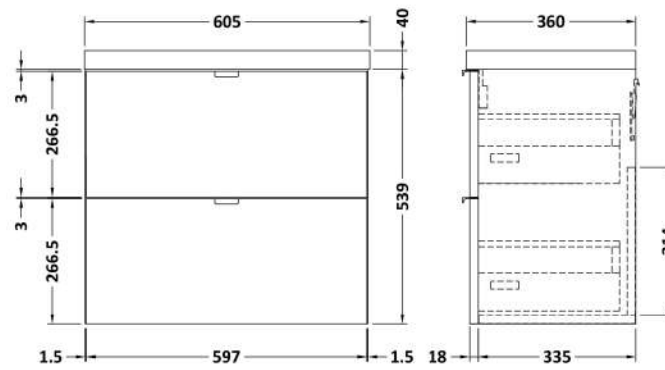

Sales Code: CBI630

Description: 600 Wall Hung 2-Drawer Unit & Basin

Packaging Details

Barcode: 5056211817512