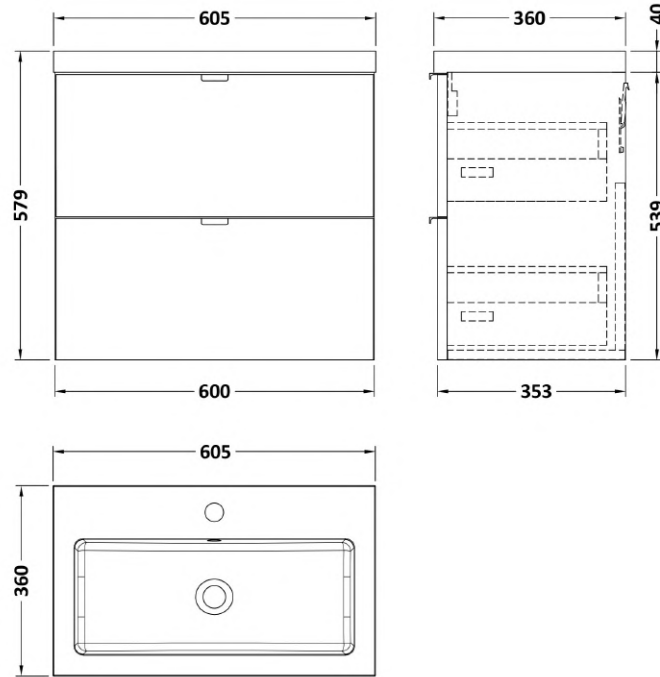

Sales Code: CBI630

Description: 600 Wall Hung 2-Drawer Unit & Basin

Packaging Details

Barcode: 5056211817512

Sales Code: OFF637

Description: 600 2-Drawer Wall Hung Unit

Product Dimensions

Height (mm):	540
Width (mm):	600
Depth (mm):	353
Nett Weight (kg):	21

Packaging Dimensions

Height (mm):	375
Width (mm):	620
Depth (mm):	560
Gross Weight (kg):	21.5

Packaging Data

Box Colour:	Brown Cardboard Box
Box Qty:	1
Label Size:	100 x 50
Label Colour:	White Label
Label Qty:	2

Sales Code: PMB313

Description: 600 Rear Tap Basin 1Th

Product Dimensions

Height (mm):	355
Width (mm):	603
Depth (mm):	135
Nett Weight (kg):	9.66

Packaging Dimensions

Height (mm):	410
Width (mm):	200
Depth (mm):	650
Gross Weight (kg):	9.66

Packaging Data

Box Colour:	Brown Cardboard Box - Printed
Box Qty:	1
Label Size:	100 x 50
Label Colour:	White Label
Label Qty:	2

Outer Box Dimensions (If Applicable)

Height (mm):	
Width (mm):	
Depth (mm):	
Gross Weight (kg):	
Barcode:	5055369071982