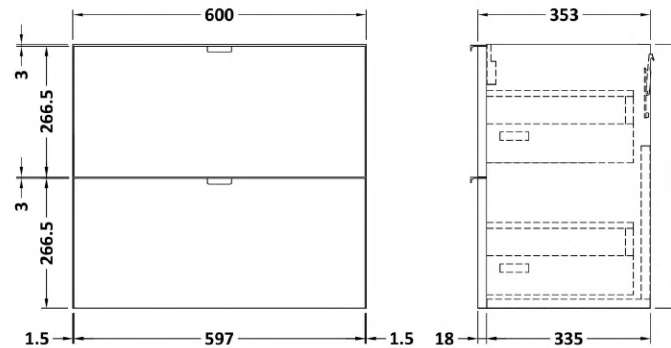

Sales Code: CBI630

Description: 600 Wall Hung 2-Drawer Unit & Basin

Packaging Details

Barcode: 5056211817512

Sales Code: OFF637

Description: 600 2-Drawer Wall Hung Unit

Product Dimensions

Height (mm):	540
Width (mm):	600
Depth (mm):	353
Nett Weight (kg):	21

Packaging Dimensions

Height (mm):	375
Width (mm):	620
Depth (mm):	560
Gross Weight (kg):	21.5

Packaging Data

Box Colour:	Brown Cardboard Box
Box Qty:	1
Label Size:	100 x 50
Label Colour:	White Label
Label Qty:	2

Sales Code: PMB313

Description: 600 Rear Tap Basin 1Th

Product Dimensions

Height (mm):	355
Width (mm):	603
Depth (mm):	135
Nett Weight (kg):	9.66

Packaging Dimensions

Height (mm):	410
Width (mm):	200
Depth (mm):	650
Gross Weight (kg):	9.66

Packaging Data

Box Colour:	Brown Cardboard Box - Printed
Box Qty:	1
Label Size:	100 x 50
Label Colour:	White Label
Label Qty:	2

Outer Box Dimensions (If Applicable)

Height (mm):	
Width (mm):	
Depth (mm):	
Gross Weight (kg):	
Barcode:	5055369071982