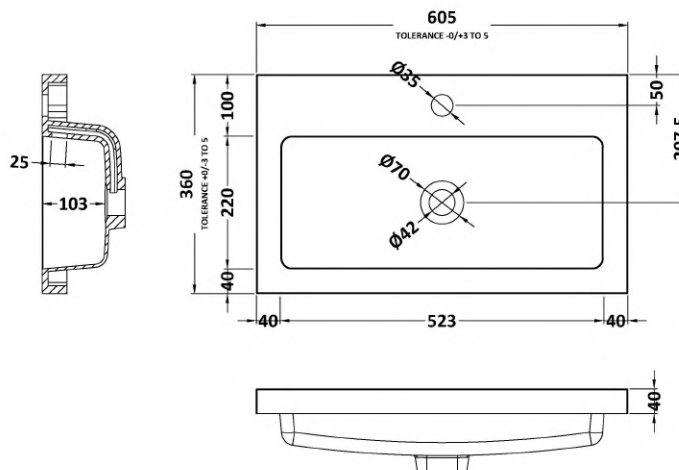

Packaging Dimensions

Height (mm):	375
Width (mm):	620
Depth (mm):	560
Gross Weight (kg):	21.5

Packaging Data

Box Colour:	Brown Cardboard Box
Box Qty:	1
Label Size:	100 x 50
Label Colour:	White Label
Label Qty:	2

Outer Box Dimensions (If Applicable)

Height (mm):	
Width (mm):	
Depth (mm):	
Gross Weight (kg):	
Barcode:	5056211816171

Product Details

Country of Origin:	United Kingdom
Fitting Instruction:	No
CE & UKCA:	N/A
FSC Certified Materials:	Yes
Colour:	Black Woodgrain
Construction Method:	Cam & Wood Dowel
Construction Type:	Rigid
Cabinet Finish:	MFC Textured Woodgrain
Fascia Finish:	MFC Textured Woodgrain
Cabinet Thickness (mm):	18
Fascia Thickness (mm):	18
Drawer Included:	Yes
Drawer Type:	80mm High Metal Softclose
No of Shelves:	0
Hinge Type:	Not Applicable
Hinge Included:	Not Applicable
Adjustable Legs:	No, Not Required
Fixings Included:	Yes
Handle Style:	Modern
Waste Shroud:	Yes
Handle Included:	Yes, Supplied
Handle Type:	Wrapover

Sales Code: PMB313

Description: 600 Rear Tap Basin 1Th

Product Dimensions

Height (mm):	355
Width (mm):	603
Depth (mm):	135
Nett Weight (kg):	9.66

Packaging Dimensions

Height (mm):	410
Width (mm):	200
Depth (mm):	650
Gross Weight (kg):	9.66

Packaging Data

Box Colour:	Brown Cardboard Box - Printed
Box Qty:	1
Label Size:	100 x 50
Label Colour:	White Label
Label Qty:	2

Outer Box Dimensions (If Applicable)

Height (mm):	
Width (mm):	
Depth (mm):	
Gross Weight (kg):	
Barcode:	5055369071982