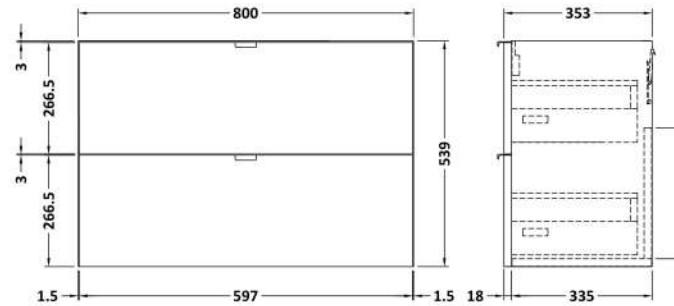

Sales Code: CBI631

Description: 800 Wall Hung 2-Drawer Unit & Basin

Packaging Details

Barcode: 5056211817574

Sales Code: OFF639

Description: 800 Wall Hung 2-Drawer

Product Dimensions

Height (mm):	540
Width (mm):	800
Depth (mm):	353
Nett Weight (kg):	25.5

Packaging Dimensions

Height (mm):	375
Width (mm):	820
Depth (mm):	560
Gross Weight (kg):	26

Packaging Data

Box Colour:	Brown Cardboard Box
Box Qty:	1
Label Size:	100 x 50
Label Colour:	White Label
Label Qty:	2

Sales Code: PMB315

Description: 800 Rear Tap Basin 1Th

Product Dimensions

Height (mm):	355
Width (mm):	803
Depth (mm):	135
Nett Weight (kg):	12

Packaging Dimensions

Height (mm):	200
Width (mm):	420
Depth (mm):	855
Gross Weight (kg):	12

Packaging Data

Box Colour:	Brown Cardboard Box - Printed
Box Qty:	1
Label Size:	100 x 50
Label Colour:	White Label
Label Qty:	2

Outer Box Dimensions (If Applicable)

Height (mm):	
Width (mm):	
Depth (mm):	
Gross Weight (kg):	
Barcode:	5055275828113