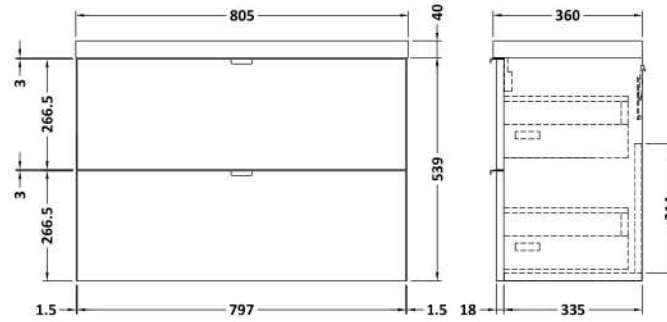

Sales Code: CBI631

Description: 800 Wall Hung 2-Drawer Unit & Basin

Packaging Details

Barcode: 5056211817574

Sales Code: OFF639

Description: 800 Wall Hung 2-Drawer

Product Dimensions

Height (mm):	540
Width (mm):	800
Depth (mm):	353
Nett Weight (kg):	25.5

Packaging Dimensions

Height (mm):	375
Width (mm):	820
Depth (mm):	560
Gross Weight (kg):	26

Packaging Data

Box Colour:	Brown Cardboard Box
Box Qty:	1
Label Size:	100 x 50
Label Colour:	White Label
Label Qty:	2

Sales Code: PMB315

Description: 800 Rear Tap Basin 1Th

Product Dimensions

Height (mm):	355
Width (mm):	803
Depth (mm):	135
Nett Weight (kg):	12

Packaging Dimensions

Height (mm):	200
Width (mm):	420
Depth (mm):	855
Gross Weight (kg):	12

Packaging Data

Box Colour:	Brown Cardboard Box - Printed
Box Qty:	1
Label Size:	100 x 50
Label Colour:	White Label
Label Qty:	2

Outer Box Dimensions (If Applicable)

Height (mm):	
Width (mm):	
Depth (mm):	
Gross Weight (kg):	
Barcode:	5055275828113