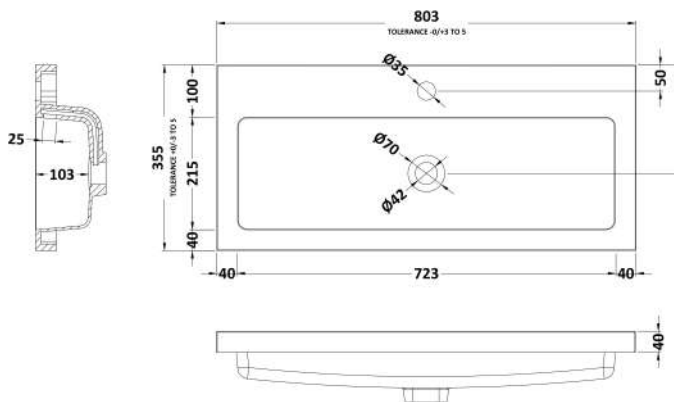

Packaging Dimensions

Height (mm):	375
Width (mm):	820
Depth (mm):	560
Gross Weight (kg):	26

Packaging Data

Box Colour:	Brown Cardboard Box
Box Qty:	1
Label Size:	100 x 50
Label Colour:	White Label
Label Qty:	2

Outer Box Dimensions (If Applicable)

Height (mm):	
Width (mm):	
Depth (mm):	
Gross Weight (kg):	
Barcode:	5056211816508

Product Details

Country of Origin:	United Kingdom
Fitting Instruction:	No
CE & UKCA:	N/A
FSC Certified Materials:	Yes
Colour:	Black Woodgrain
Construction Method:	Cam & Wood Dowel
Construction Type:	Rigid
Cabinet Finish:	MFC Textured Woodgrain
Fascia Finish:	MFC Textured Woodgrain
Cabinet Thickness (mm):	18
Fascia Thickness (mm):	18
Drawer Included:	Yes
Drawer Type:	80mm High Metal Softclose
No of Shelves:	0
Hinge Type:	Not Applicable
Hinge Included:	Not Applicable
Adjustable Legs:	No, Not Required
Fixings Included:	Yes
Handle Style:	Modern
Waste Shroud:	Yes
Handle Included:	Yes, Supplied
Handle Type:	Wrapover

Sales Code: PMB315

Description: 800 Rear Tap Basin 1Th

Product Dimensions

Height (mm):	355
Width (mm):	803
Depth (mm):	135
Nett Weight (kg):	12

Packaging Dimensions

Height (mm):	200
Width (mm):	420
Depth (mm):	855
Gross Weight (kg):	12

Packaging Data

Box Colour:	Brown Cardboard Box - Printed
Box Qty:	1
Label Size:	100 x 50
Label Colour:	White Label
Label Qty:	2

Outer Box Dimensions (If Applicable)

Height (mm):	
Width (mm):	
Depth (mm):	
Gross Weight (kg):	
Barcode:	5055275828113