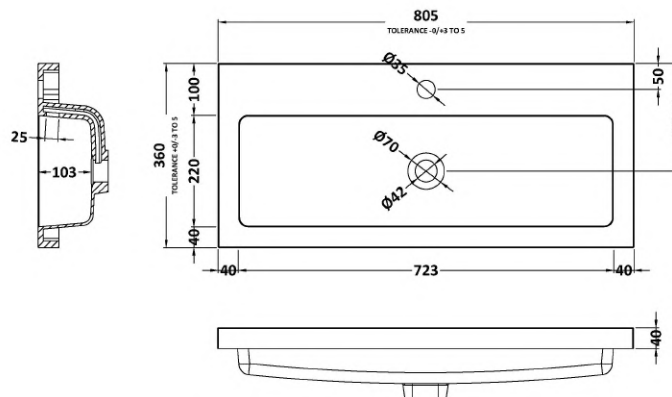

Packaging Dimensions

Height (mm):	375
Width (mm):	820
Depth (mm):	560
Gross Weight (kg):	26

Packaging Data

Box Colour:	Brown Cardboard Box
Box Qty:	1
Label Size:	100 x 50
Label Colour:	White Label
Label Qty:	2

Outer Box Dimensions (If Applicable)

Height (mm):	
Width (mm):	
Depth (mm):	
Gross Weight (kg):	
Barcode:	5056211816508

Product Details

Country of Origin:	United Kingdom
Fitting Instruction:	No
CE & UKCA:	N/A
FSC Certified Materials:	Yes
Colour:	Black Woodgrain
Construction Method:	Cam & Wood Dowel
Construction Type:	Rigid
Cabinet Finish:	MFC Textured Woodgrain
Fascia Finish:	MFC Textured Woodgrain
Cabinet Thickness (mm):	18
Fascia Thickness (mm):	18
Drawer Included:	Yes
Drawer Type:	80mm High Metal Softclose
No of Shelves:	0
Hinge Type:	Not Applicable
Hinge Included:	Not Applicable
Adjustable Legs:	No, Not Required
Fixings Included:	Yes
Handle Style:	Modern
Waste Shroud:	Yes
Handle Included:	Yes, Supplied
Handle Type:	Wrapover

Sales Code: PMB315

Description: 800 Rear Tap Basin 1Th

Product Dimensions

Height (mm):	355
Width (mm):	803
Depth (mm):	135
Nett Weight (kg):	12

Packaging Dimensions

Height (mm):	200
Width (mm):	420
Depth (mm):	855
Gross Weight (kg):	12

Packaging Data

Box Colour:	Brown Cardboard Box - Printed
Box Qty:	1
Label Size:	100 x 50
Label Colour:	White Label
Label Qty:	2

Outer Box Dimensions (If Applicable)

Height (mm):	
Width (mm):	
Depth (mm):	
Gross Weight (kg):	
Barcode:	5055275828113