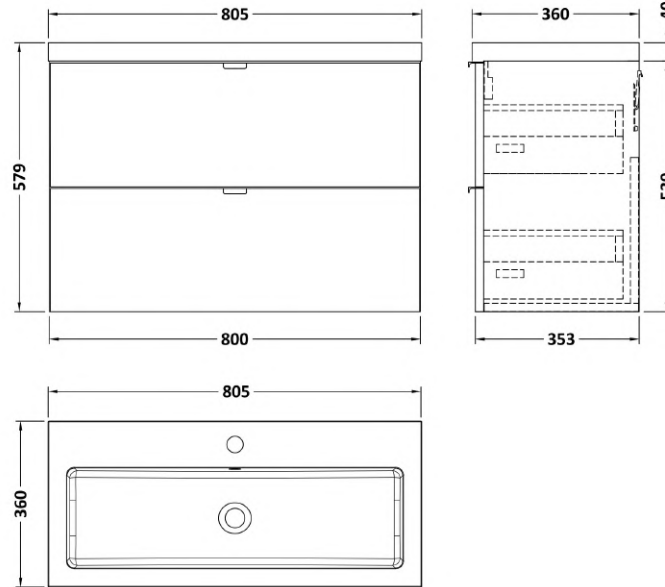

Sales Code: CBI631

Description: 800 Wall Hung 2-Drawer Unit & Basin

Packaging Details

Barcode: 5056211817574

Sales Code: OFF639

Description: 800 Wall Hung 2-Drawer

Product Dimensions

Height (mm):	540
Width (mm):	800
Depth (mm):	353
Nett Weight (kg):	25.5

Packaging Dimensions

Height (mm):	375
Width (mm):	820
Depth (mm):	560
Gross Weight (kg):	26

Packaging Data

Box Colour:	Brown Cardboard Box
Box Qty:	1
Label Size:	100 x 50
Label Colour:	White Label
Label Qty:	2

Outer Box Dimensions (If Applicable)

Height (mm):	
Width (mm):	
Depth (mm):	
Gross Weight (kg):	
Barcode:	5056211816508

Product Details

Country of Origin:	United Kingdom
Fitting Instruction:	No
CE & UKCA:	N/A
FSC Certified Materials:	Yes
Colour:	Black Woodgrain
Construction Method:	Cam & Wood Dowel
Construction Type:	Rigid
Cabinet Finish:	MFC Textured Woodgrain
Fascia Finish:	MFC Textured Woodgrain
Cabinet Thickness (mm):	18
Fascia Thickness (mm):	18
Drawer Included:	Yes
Drawer Type:	80mm High Metal Softclose
No of Shelves:	0
Hinge Type:	Not Applicable
Hinge Included:	Not Applicable
Adjustable Legs:	No, Not Required
Fixings Included:	Yes
Handle Style:	Modern
Waste Shroud:	Yes
Handle Included:	Yes, Supplied
Handle Type:	Wrapover

Sales Code: PMB315

Description: 800 Rear Tap Basin 1Th

Product Dimensions

Height (mm):	355
Width (mm):	803
Depth (mm):	135
Nett Weight (kg):	12

Packaging Dimensions

Height (mm):	200
Width (mm):	420
Depth (mm):	855
Gross Weight (kg):	12