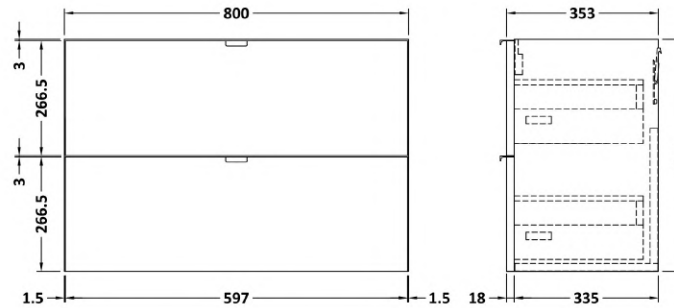

Sales Code: CBI631

Description: 800 Wall Hung 2-Drawer Unit & Basin

Packaging Details

Barcode: 5056211817574

Sales Code: OFF639

Description: 800 Wall Hung 2-Drawer

Product Dimensions

Height (mm):	540
Width (mm):	800
Depth (mm):	353
Nett Weight (kg):	25.5

Packaging Dimensions

Height (mm):	375
Width (mm):	820
Depth (mm):	560
Gross Weight (kg):	26

Packaging Data

Box Colour:	Brown Cardboard Box
Box Qty:	1
Label Size:	100 x 50
Label Colour:	White Label
Label Qty:	2

Sales Code: PMB315

Description: 800 Rear Tap Basin 1Th

Product Dimensions

Height (mm):	355
Width (mm):	803
Depth (mm):	135
Nett Weight (kg):	12

Packaging Dimensions

Height (mm):	200
Width (mm):	420
Depth (mm):	855
Gross Weight (kg):	12

Packaging Data

Box Colour:	Brown Cardboard Box - Printed
Box Qty:	1
Label Size:	100 x 50
Label Colour:	White Label
Label Qty:	2

Outer Box Dimensions (If Applicable)

Height (mm):	
Width (mm):	
Depth (mm):	
Gross Weight (kg):	
Barcode:	5055275828113