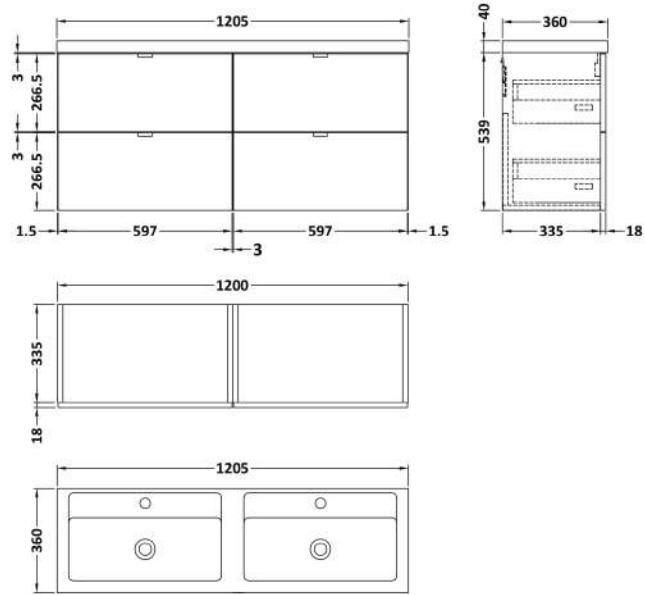

Sales Code: CBI632

Description: 1200 Wh 4-Drawer Vanity W/Double Basin

Packaging Details

Barcode: 5056211816652

Sales Code: OFF637

Description: 600 2-Drawer Wall Hung Unit

Product Dimensions

Height (mm):	540
Width (mm):	600
Depth (mm):	353
Nett Weight (kg):	21

Packaging Dimensions

Height (mm):	375
Width (mm):	620
Depth (mm):	560
Gross Weight (kg):	21.5

Packaging Data

Box Colour:	Brown Cardboard Box
Box Qty:	1
Label Size:	100 x 50
Label Colour:	White Label
Label Qty:	2

Outer Box Dimensions (If Applicable)

Height (mm):	
Width (mm):	
Depth (mm):	
Gross Weight (kg):	
Barcode:	5056211816171

Product Details

Country of Origin:	United Kingdom
Fitting Instruction:	No
CE & UKCA:	N/A
FSC Certified Materials:	Yes
Colour:	Black Woodgrain
Construction Method:	Cam & Wood Dowel
Construction Type:	Rigid
Cabinet Finish:	MFC Textured Woodgrain
Fascia Finish:	MFC Textured Woodgrain
Cabinet Thickness (mm):	18
Fascia Thickness (mm):	18
Drawer Included:	Yes
Drawer Type:	80mm High Metal Softclose
No of Shelves:	0
Hinge Type:	Not Applicable
Hinge Included:	Not Applicable
Adjustable Legs:	No, Not Required
Fixings Included:	Yes
Handle Style:	Modern
Waste Shroud:	Yes
Handle Included:	Yes, Supplied
Handle Type:	Wrapover

Sales Code: PMB425

Description: Double Polymarble Basin 1205 X 360

Product Dimensions

Height (mm):	450
Width (mm):	1205
Depth (mm):	157
Nett Weight (kg):	18.12

Packaging Dimensions

Height (mm):	100
Width (mm):	1205
Depth (mm):	360
Gross Weight (kg):	18.12