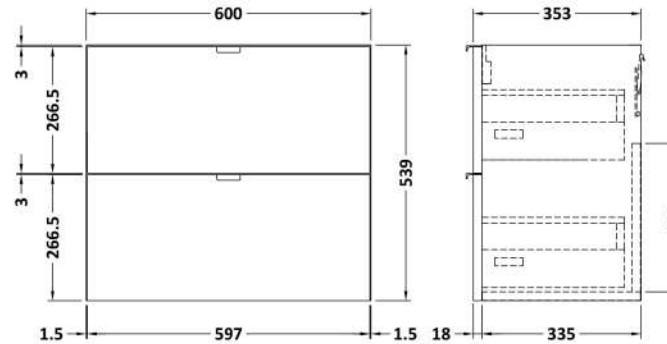

Sales Code: CBI632

Description: 1200 Wh 4-Drawer Vanity W/Double Basin

Packaging Details

Barcode: 5056211816652

Sales Code: OFF637

Description: 600 2-Drawer Wall Hung Unit

Product Dimensions

Height (mm):	540
Width (mm):	600
Depth (mm):	353
Nett Weight (kg):	21

Packaging Dimensions

Height (mm):	375
Width (mm):	620
Depth (mm):	560
Gross Weight (kg):	21.5

Packaging Data

Box Colour:	Brown Cardboard Box
Box Qty:	1
Label Size:	100 x 50
Label Colour:	White Label
Label Qty:	2

Sales Code: PMB425

Description: Double Polymarble Basin 1205 X 360

Product Dimensions

Height (mm):	450
Width (mm):	1205
Depth (mm):	157
Nett Weight (kg):	18.12

Packaging Dimensions

Height (mm):	100
Width (mm):	1205
Depth (mm):	360
Gross Weight (kg):	18.12

Packaging Data

Box Colour:	Brown Cardboard Box - Printed
Box Qty:	1
Label Size:	100 x 50
Label Colour:	White Label
Label Qty:	2

Outer Box Dimensions (If Applicable)

Height (mm):	
Width (mm):	
Depth (mm):	
Gross Weight (kg):	
Barcode:	5056211815143