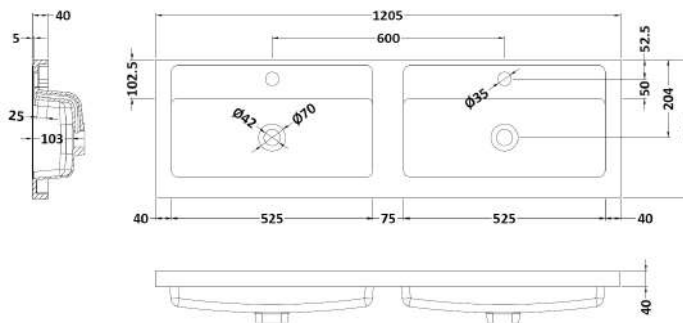

Packaging Dimensions

Height (mm):	375
Width (mm):	620
Depth (mm):	560
Gross Weight (kg):	21.5

Packaging Data

Box Colour:	Brown Cardboard Box
Box Qty:	1
Label Size:	100 x 50
Label Colour:	White Label
Label Qty:	2

Outer Box Dimensions (If Applicable)

Height (mm):	
Width (mm):	
Depth (mm):	
Gross Weight (kg):	
Barcode:	5056211816171

Product Details

Country of Origin:	United Kingdom
Fitting Instruction:	No
CE & UKCA:	N/A
FSC Certified Materials:	Yes
Colour:	Black Woodgrain
Construction Method:	Cam & Wood Dowel
Construction Type:	Rigid
Cabinet Finish:	MFC Textured Woodgrain
Fascia Finish:	MFC Textured Woodgrain
Cabinet Thickness (mm):	18
Fascia Thickness (mm):	18
Drawer Included:	Yes
Drawer Type:	80mm High Metal Softclose
No of Shelves:	0
Hinge Type:	Not Applicable
Hinge Included:	Not Applicable
Adjustable Legs:	No, Not Required
Fixings Included:	Yes
Handle Style:	Modern
Waste Shroud:	Yes
Handle Included:	Yes, Supplied
Handle Type:	Wrapover

Sales Code: PMB425

Description: Double Polymarble Basin 1205 X 360

Product Dimensions

Height (mm):	450
Width (mm):	1205
Depth (mm):	157
Nett Weight (kg):	18.12

Packaging Dimensions

Height (mm):	100
Width (mm):	1205
Depth (mm):	360
Gross Weight (kg):	18.12

Packaging Data

Box Colour:	Brown Cardboard Box - Printed
Box Qty:	1
Label Size:	100 x 50
Label Colour:	White Label
Label Qty:	2

Outer Box Dimensions (If Applicable)

Height (mm):	
Width (mm):	
Depth (mm):	
Gross Weight (kg):	
Barcode:	5056211815143