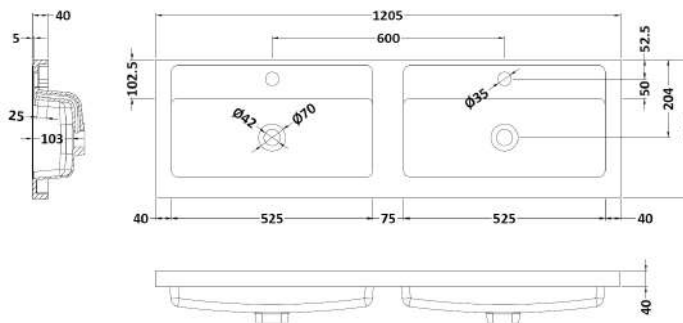

Packaging Dimensions

Height (mm):	375
Width (mm):	620
Depth (mm):	900
Gross Weight (kg):	21

Packaging Data

Box Colour:	Brown Cardboard Box
Box Qty:	1
Label Size:	100 x 50
Label Colour:	White Label
Label Qty:	2

Outer Box Dimensions (If Applicable)

Height (mm):	
Width (mm):	
Depth (mm):	
Gross Weight (kg):	
Barcode:	5055275817452

Product Details

Country of Origin:	United Kingdom
Fitting Instruction:	No
CE & UKCA:	N/A
FSC Certified Materials:	Yes
Colour:	Black Woodgrain
Construction Method:	Cam & Wood Dowel
Construction Type:	Rigid
Cabinet Finish:	MFC Textured Woodgrain
Fascia Finish:	MFC Textured Woodgrain
Cabinet Thickness (mm):	18
Fascia Thickness (mm):	18
Drawer Included:	No
Drawer Type:	Not Applicable
No of Shelves:	1
Hinge Type:	95 Degree Clip-On Soft Close
Hinge Included:	Yes
Adjustable Legs:	No
Fixings Included:	Yes
Handle Style:	Contemporary
Waste Shroud:	No
Handle Included:	Yes
Handle Type:	Wrapover

Sales Code: PMB425

Description: Double Polymarble Basin 1205 X 360

Product Dimensions

Height (mm):	450
Width (mm):	1205
Depth (mm):	157
Nett Weight (kg):	18.12

Packaging Dimensions

Height (mm):	100
Width (mm):	1205
Depth (mm):	360
Gross Weight (kg):	18.12

Packaging Data

Box Colour:	Brown Cardboard Box - Printed
Box Qty:	1
Label Size:	100 x 50
Label Colour:	White Label
Label Qty:	2

Outer Box Dimensions (If Applicable)

Height (mm):	
Width (mm):	
Depth (mm):	
Gross Weight (kg):	
Barcode:	5056211815143