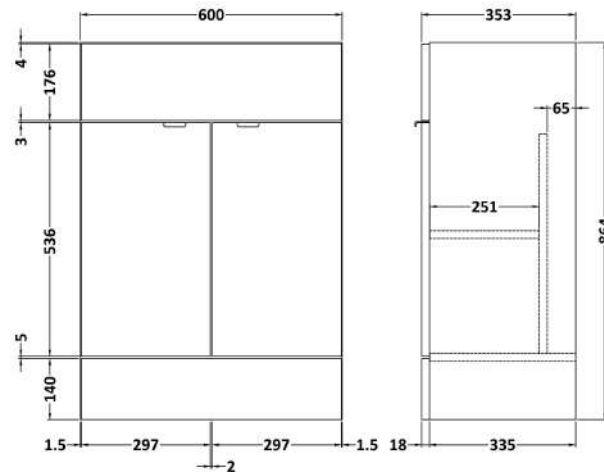

Sales Code: CBI634

Description: 1200 Fs 4-Door Vanity W/Double Basin

Packaging Details

Barcode: 5056211816775

Sales Code: OFF608

Description: 600 Vanity Unit (355mm Deep)

Product Dimensions

Height (mm):	864
Width (mm):	600
Depth (mm):	355
Nett Weight (kg):	20.5

Packaging Dimensions

Height (mm):	375
Width (mm):	620
Depth (mm):	900
Gross Weight (kg):	21

Packaging Data

Box Colour:	Brown Cardboard Box
Box Qty:	1
Label Size:	100 x 50
Label Colour:	White Label
Label Qty:	2

Sales Code: PMB425

Description: Double Polymarble Basin 1205 X 360

Product Dimensions

Height (mm):	450
Width (mm):	1205
Depth (mm):	157
Nett Weight (kg):	18.12

Packaging Dimensions

Height (mm):	100
Width (mm):	1205
Depth (mm):	360
Gross Weight (kg):	18.12

Packaging Data

Box Colour:	Brown Cardboard Box - Printed
Box Qty:	1
Label Size:	100 x 50
Label Colour:	White Label
Label Qty:	2

Outer Box Dimensions (If Applicable)

Height (mm):	
Width (mm):	
Depth (mm):	
Gross Weight (kg):	
Barcode:	5056211815143