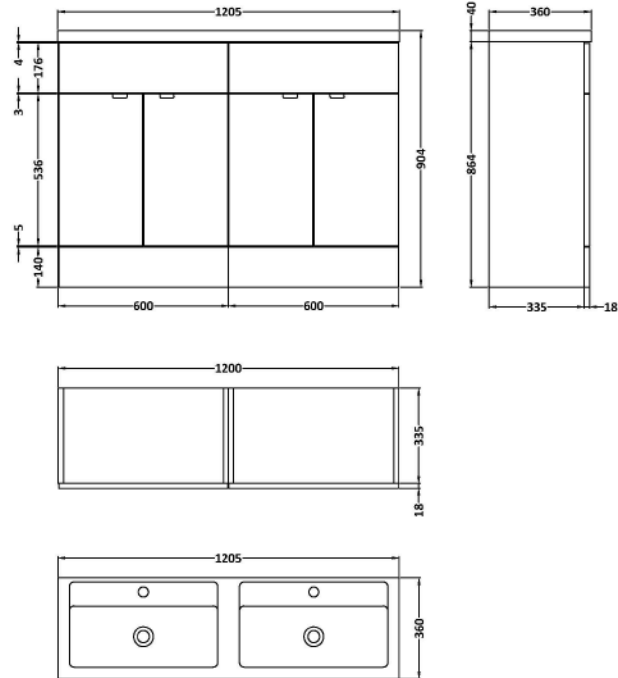

Sales Code: CBI634

Description: 1200 Fs 4-Door Vanity W/Double Basin

Packaging Details

Barcode: 5056211816775

Sales Code: OFF608

Description: 600 Vanity Unit (355mm Deep)

Product Dimensions

Height (mm):	864
Width (mm):	600
Depth (mm):	355
Nett Weight (kg):	20.5

Packaging Dimensions

Height (mm):	375
Width (mm):	620
Depth (mm):	900
Gross Weight (kg):	21

Packaging Data

Box Colour:	Brown Cardboard Box
Box Qty:	1
Label Size:	100 x 50
Label Colour:	White Label
Label Qty:	2

Outer Box Dimensions (If Applicable)

Height (mm):	
Width (mm):	
Depth (mm):	
Gross Weight (kg):	
Barcode:	5055275817452

Product Details

Country of Origin:	United Kingdom
Fitting Instruction:	No
CE & UKCA:	N/A
FSC Certified Materials:	Yes
Colour:	Black Woodgrain
Construction Method:	Cam & Wood Dowel
Construction Type:	Rigid
Cabinet Finish:	MFC Textured Woodgrain
Fascia Finish:	MFC Textured Woodgrain
Cabinet Thickness (mm):	18
Fascia Thickness (mm):	18
Drawer Included:	No
Drawer Type:	Not Applicable
No of Shelves:	1
Hinge Type:	95 Degree Clip-On Soft Close
Hinge Included:	Yes
Adjustable Legs:	No
Fixings Included:	Yes
Handle Style:	Contemporary
Waste Shroud:	No
Handle Included:	Yes
Handle Type:	Wrapover

Sales Code: PMB425

Description: Double Polymarble Basin 1205 X 360

Product Dimensions

Height (mm):	450
Width (mm):	1205
Depth (mm):	157
Nett Weight (kg):	18.12

Packaging Dimensions

Height (mm):	100
Width (mm):	1205
Depth (mm):	360
Gross Weight (kg):	18.12