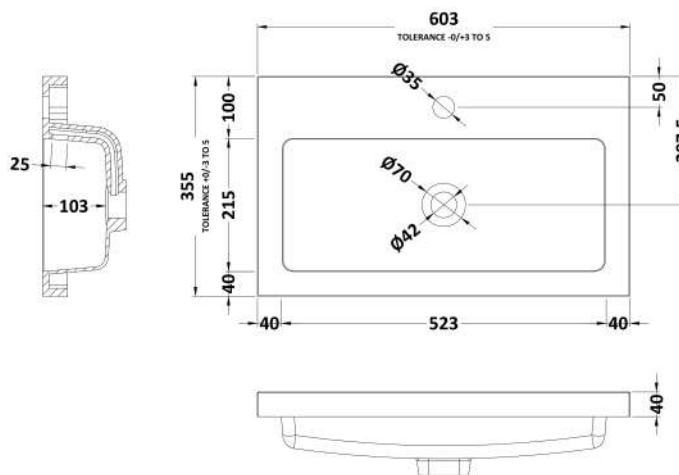

### Product Dimensions

Height (mm):	540
Width (mm):	600
Depth (mm):	353
Nett Weight (kg):	13

### Outer Box Dimensions (If Applicable)

Height (mm):	
Width (mm):	
Depth (mm):	
Gross Weight (kg):	
Barcode:	5056211816454

### Product Dimensions

Height (mm):	355
Width (mm):	603
Depth (mm):	135
Nett Weight (kg):	9.66

### Packaging Dimensions

Height (mm):	410
Width (mm):	200
Depth (mm):	650
Gross Weight (kg):	9.66