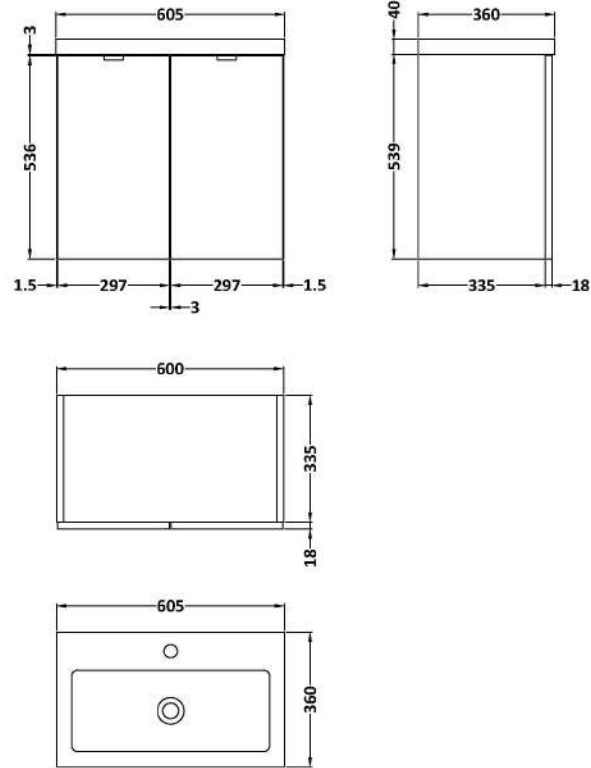

Sales Code: CBI636

Description: 600 2-Door Wall Hung Unit & Basin

Packaging Details

Barcode: 5056211819189