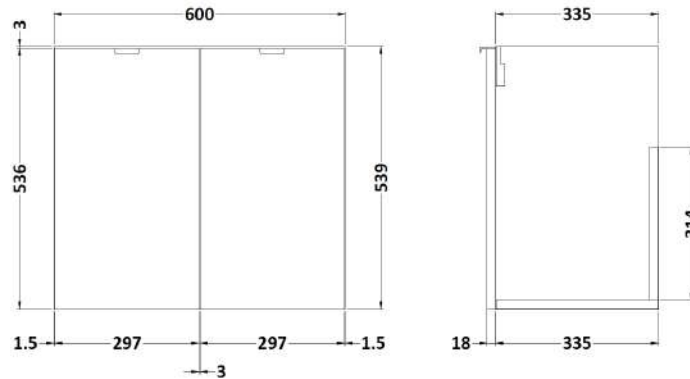

### Product Dimensions

Height (mm):	540
Width (mm):	600
Depth (mm):	353
Nett Weight (kg):	13

### Packaging Dimensions

Height (mm):	375
Width (mm):	625
Depth (mm):	560
Gross Weight (kg):	13.5

### Product Dimensions

Height (mm):	355
Width (mm):	603
Depth (mm):	135
Nett Weight (kg):	9.66

### Packaging Dimensions

Height (mm):	410
Width (mm):	200
Depth (mm):	650
Gross Weight (kg):	9.66