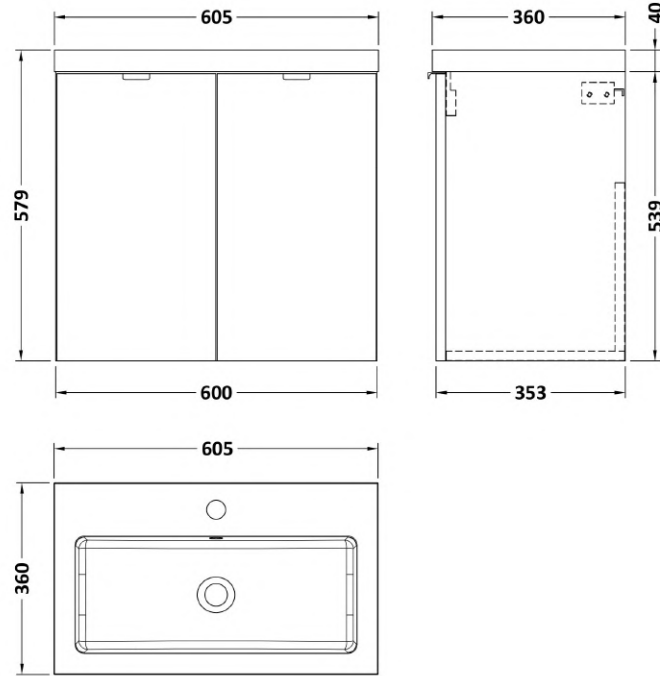

Sales Code: CBI636

Description: 600 2-Door Wall Hung Unit & Basin

Packaging Details

Barcode: 5056211819189

Sales Code: OFF666

Description: 600 Wall Hung 2-Door

Product Dimensions

Height (mm):	540
Width (mm):	600
Depth (mm):	353
Nett Weight (kg):	13

Packaging Dimensions

Height (mm):	375
Width (mm):	625
Depth (mm):	560
Gross Weight (kg):	13.5

Packaging Data

Box Colour:	Brown Cardboard Box
Box Qty:	1
Label Size:	100 x 50
Label Colour:	White Label
Label Qty:	2

Sales Code: PMB313

Description: 600 Rear Tap Basin 1Th

Product Dimensions

Height (mm):	355
Width (mm):	603
Depth (mm):	135
Nett Weight (kg):	9.66

Packaging Dimensions

Height (mm):	410
Width (mm):	200
Depth (mm):	650
Gross Weight (kg):	9.66

Packaging Data

Box Colour:	Brown Cardboard Box - Printed
Box Qty:	1
Label Size:	100 x 50
Label Colour:	White Label
Label Qty:	2

Outer Box Dimensions (If Applicable)

Height (mm):	
Width (mm):	
Depth (mm):	
Gross Weight (kg):	
Barcode:	5055369071982