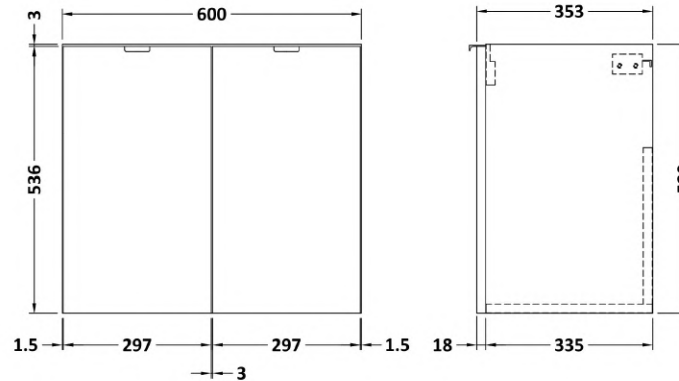

Sales Code: CBI636

Description: 600 2-Door Wall Hung Unit & Basin

Packaging Details

Barcode: 5056211819189

Sales Code: OFF666

Description: 600 Wall Hung 2-Door

Product Dimensions

Height (mm):	540
Width (mm):	600
Depth (mm):	353
Nett Weight (kg):	13

Packaging Dimensions

Height (mm):	375
Width (mm):	625
Depth (mm):	560
Gross Weight (kg):	13.5

Packaging Data

Box Colour:	Brown Cardboard Box
Box Qty:	1
Label Size:	100 x 50
Label Colour:	White Label
Label Qty:	2

Sales Code: PMB313

Description: 600 Rear Tap Basin 1Th

Product Dimensions

Height (mm):	355
Width (mm):	603
Depth (mm):	135
Nett Weight (kg):	9.66

Packaging Dimensions

Height (mm):	410
Width (mm):	200
Depth (mm):	650
Gross Weight (kg):	9.66

Packaging Data

Box Colour:	Brown Cardboard Box - Printed
Box Qty:	1
Label Size:	100 x 50
Label Colour:	White Label
Label Qty:	2

Outer Box Dimensions (If Applicable)

Height (mm):	
Width (mm):	
Depth (mm):	
Gross Weight (kg):	
Barcode:	5055369071982