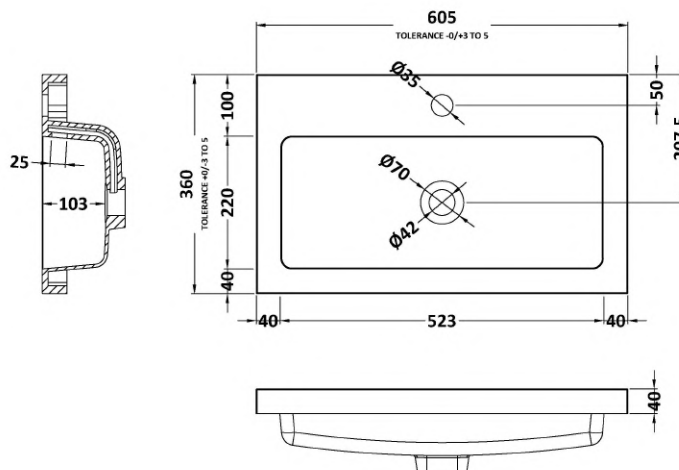

Packaging Dimensions

Height (mm):	375
Width (mm):	625
Depth (mm):	560
Gross Weight (kg):	13.5

Packaging Data

Box Colour:	Brown Cardboard Box
Box Qty:	1
Label Size:	100 x 50
Label Colour:	White Label
Label Qty:	2

Outer Box Dimensions (If Applicable)

Height (mm):	
Width (mm):	
Depth (mm):	
Gross Weight (kg):	
Barcode:	5056211816454

Product Details

Country of Origin:	United Kingdom
Fitting Instruction:	No
CE & UKCA:	N/A
FSC Certified Materials:	Yes
Colour:	Black Woodgrain
Construction Method:	Cam & Wood Dowel
Construction Type:	Rigid
Cabinet Finish:	MFC Textured Woodgrain
Fascia Finish:	MFC Textured Woodgrain
Cabinet Thickness (mm):	18
Fascia Thickness (mm):	18
Drawer Included:	No
Drawer Type:	Not Applicable
No of Shelves:	0
Hinge Type:	95 Degree Clip-On Soft Close
Hinge Included:	Yes, Supplied
Adjustable Legs:	No, Not Required
Fixings Included:	Yes
Handle Style:	Modern
Waste Shroud:	No
Handle Included:	Yes, Supplied
Handle Type:	Wrapover

Sales Code: PMB313

Description: 600 Rear Tap Basin 1Th

Product Dimensions

Height (mm):	355
Width (mm):	603
Depth (mm):	135
Nett Weight (kg):	9.66

Packaging Dimensions

Height (mm):	410
Width (mm):	200
Depth (mm):	650
Gross Weight (kg):	9.66

Packaging Data

Box Colour:	Brown Cardboard Box - Printed
Box Qty:	1
Label Size:	100 x 50
Label Colour:	White Label
Label Qty:	2

Outer Box Dimensions (If Applicable)

Height (mm):	
Width (mm):	
Depth (mm):	
Gross Weight (kg):	
Barcode:	5055369071982