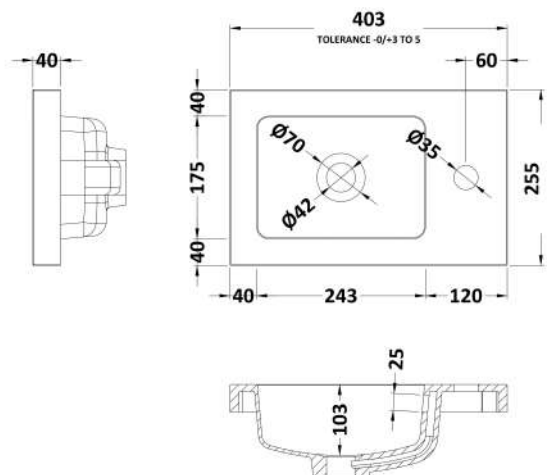

Packaging Dimensions

Height (mm):	560
Width (mm):	420
Depth (mm):	275
Gross Weight (kg):	8.5

Packaging Data

Box Colour:	Brown Cardboard Box
Box Qty:	1
Label Size:	100 x 50
Label Colour:	White Label
Label Qty:	2

Outer Box Dimensions (If Applicable)

Height (mm):	
Width (mm):	
Depth (mm):	
Gross Weight (kg):	
Barcode:	5056211848646

Product Details

Country of Origin:	United Kingdom
Fitting Instruction:	No
CE & UKCA:	N/A
FSC Certified Materials:	Yes
Colour:	Black Woodgrain
Construction Method:	Cam & Wood Dowel
Construction Type:	Rigid
Cabinet Finish:	MFC Textured Woodgrain
Fascia Finish:	MFC Textured Woodgrain
Cabinet Thickness (mm):	18
Fascia Thickness (mm):	18
Drawer Included:	No
Drawer Type:	Not Applicable
No of Shelves:	0
Hinge Type:	95 Degree Clip-On Soft Close
Hinge Included:	Yes, Supplied
Adjustable Legs:	No, Not Required
Fixings Included:	Yes
Handle Style:	Modern
Waste Shroud:	No
Handle Included:	Yes, Supplied
Handle Type:	Wrapover

Sales Code: PMB301

Description: 400 Side Tap Basin 1Th (402.5X255x40)

Product Dimensions

Height (mm):	135
Width (mm):	403
Depth (mm):	255
Nett Weight (kg):	6.01

Packaging Dimensions

Height (mm):	315
Width (mm):	205
Depth (mm):	455
Gross Weight (kg):	6.01

Packaging Data

Box Colour:	
Box Qty:	
Label Size:	x
Label Colour:	
Label Qty:	

Outer Box Dimensions (If Applicable)

Height (mm):	
Width (mm):	
Depth (mm):	
Gross Weight (kg):	
Barcode:	5055369063024

Product Details