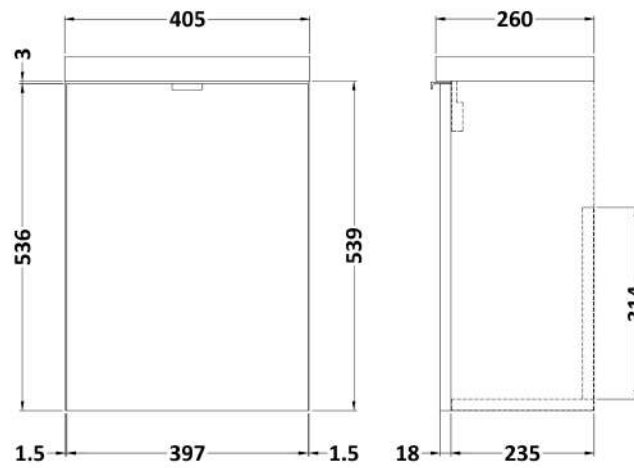

Sales Code: CBI637

Description: 400 1-Door Wall Hung Unit & Basin

Packaging Details

Barcode: 5056211848943

Sales Code: OFF631

Description: 400 1-Door Wall Hung Unit (255mm)

Product Dimensions

Height (mm):	540
Width (mm):	400
Depth (mm):	253
Nett Weight (kg):	8

Packaging Dimensions

Height (mm):	560
Width (mm):	420
Depth (mm):	275
Gross Weight (kg):	8.5

Packaging Data

Box Colour:	Brown Cardboard Box
Box Qty:	1
Label Size:	100 x 50
Label Colour:	White Label
Label Qty:	2

Sales Code: PMB301

Description: 400 Side Tap Basin 1Th (402.5X255x40)

Product Dimensions

Height (mm):	135
Width (mm):	403
Depth (mm):	255
Nett Weight (kg):	6.01

Packaging Dimensions

Height (mm):	315
Width (mm):	205
Depth (mm):	455
Gross Weight (kg):	6.01

Packaging Data

Box Colour:	
Box Qty:	
Label Size:	x
Label Colour:	
Label Qty:	

Outer Box Dimensions (If Applicable)

Height (mm):	
Width (mm):	
Depth (mm):	
Gross Weight (kg):	
Barcode:	5055369063024

Product Details