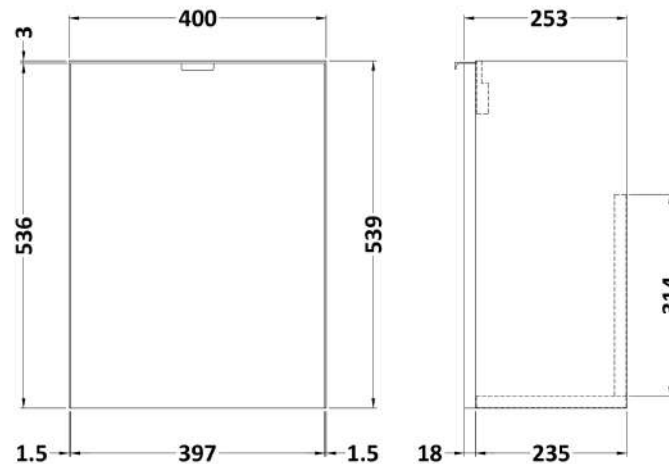

Sales Code: CBI637

Description: 400 1-Door Wall Hung Unit & Basin

Packaging Details

Barcode: 5056211848943

Sales Code: OFF631

Description: 400 1-Door Wall Hung Unit (255mm)

Product Dimensions

Height (mm):	540
Width (mm):	400
Depth (mm):	253
Nett Weight (kg):	8

Packaging Dimensions

Height (mm):	560
Width (mm):	420
Depth (mm):	275
Gross Weight (kg):	8.5

Packaging Data

Box Colour:	Brown Cardboard Box
Box Qty:	1
Label Size:	100 x 50
Label Colour:	White Label
Label Qty:	2

Sales Code: PMB301

Description: 400 Side Tap Basin 1Th (402.5X255x40)

Product Dimensions

Height (mm):	135
Width (mm):	403
Depth (mm):	255
Nett Weight (kg):	6.01

Packaging Dimensions

Height (mm):	315
Width (mm):	205
Depth (mm):	455
Gross Weight (kg):	6.01

Packaging Data

Box Colour:	
Box Qty:	
Label Size:	x
Label Colour:	
Label Qty:	

Outer Box Dimensions (If Applicable)

Height (mm):	
Width (mm):	
Depth (mm):	
Gross Weight (kg):	
Barcode:	5055369063024

Product Details