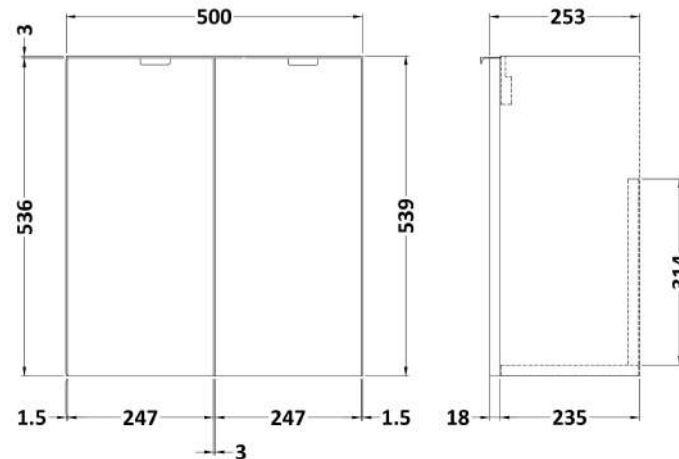

### Product Dimensions

Height (mm):	540
Width (mm):	500
Depth (mm):	253
Nett Weight (kg):	9.5

### Packaging Dimensions

Height (mm):	560
Width (mm):	520
Depth (mm):	275
Gross Weight (kg):	10

### Outer Box Dimensions (If Applicable)

Height (mm):	
Width (mm):	
Depth (mm):	
Gross Weight (kg):	
Barcode:	5056211848707

Sales Code: PMB302

Description: 500 Side Tap Basin 1Th (502.5X255x40)

**Product Dimensions**

Height (mm):	255
Width (mm):	503
Depth (mm):	135
Nett Weight (kg):	8

**Packaging Dimensions**

Height (mm):	305
Width (mm):	205
Depth (mm):	555
Gross Weight (kg):	8