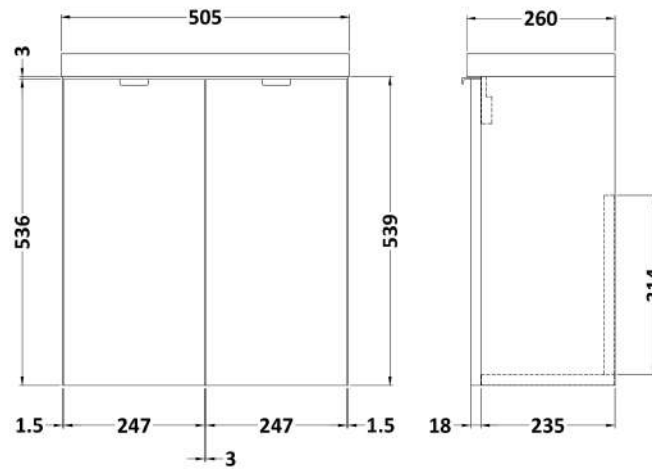

Sales Code: CBI638

Description: 500 2-Door Wall Hung Unit & Basin

Packaging Details

Barcode: 5056211849001