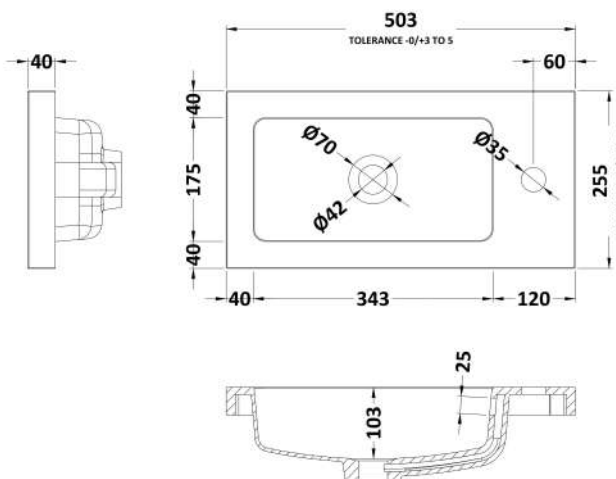

### Product Dimensions

Height (mm):	540
Width (mm):	500
Depth (mm):	253
Nett Weight (kg):	9.5

### Packaging Dimensions

Height (mm):	560
Width (mm):	520
Depth (mm):	275
Gross Weight (kg):	10

### Outer Box Dimensions (If Applicable)

Height (mm):	
Width (mm):	
Depth (mm):	
Gross Weight (kg):	
Barcode:	5056211848707

Sales Code: PMB302

Description: 500 Side Tap Basin 1Th (502.5X255x40)

**Product Dimensions**

Height (mm):	255
Width (mm):	503
Depth (mm):	135
Nett Weight (kg):	8

**Packaging Dimensions**

Height (mm):	305
Width (mm):	205
Depth (mm):	555
Gross Weight (kg):	8